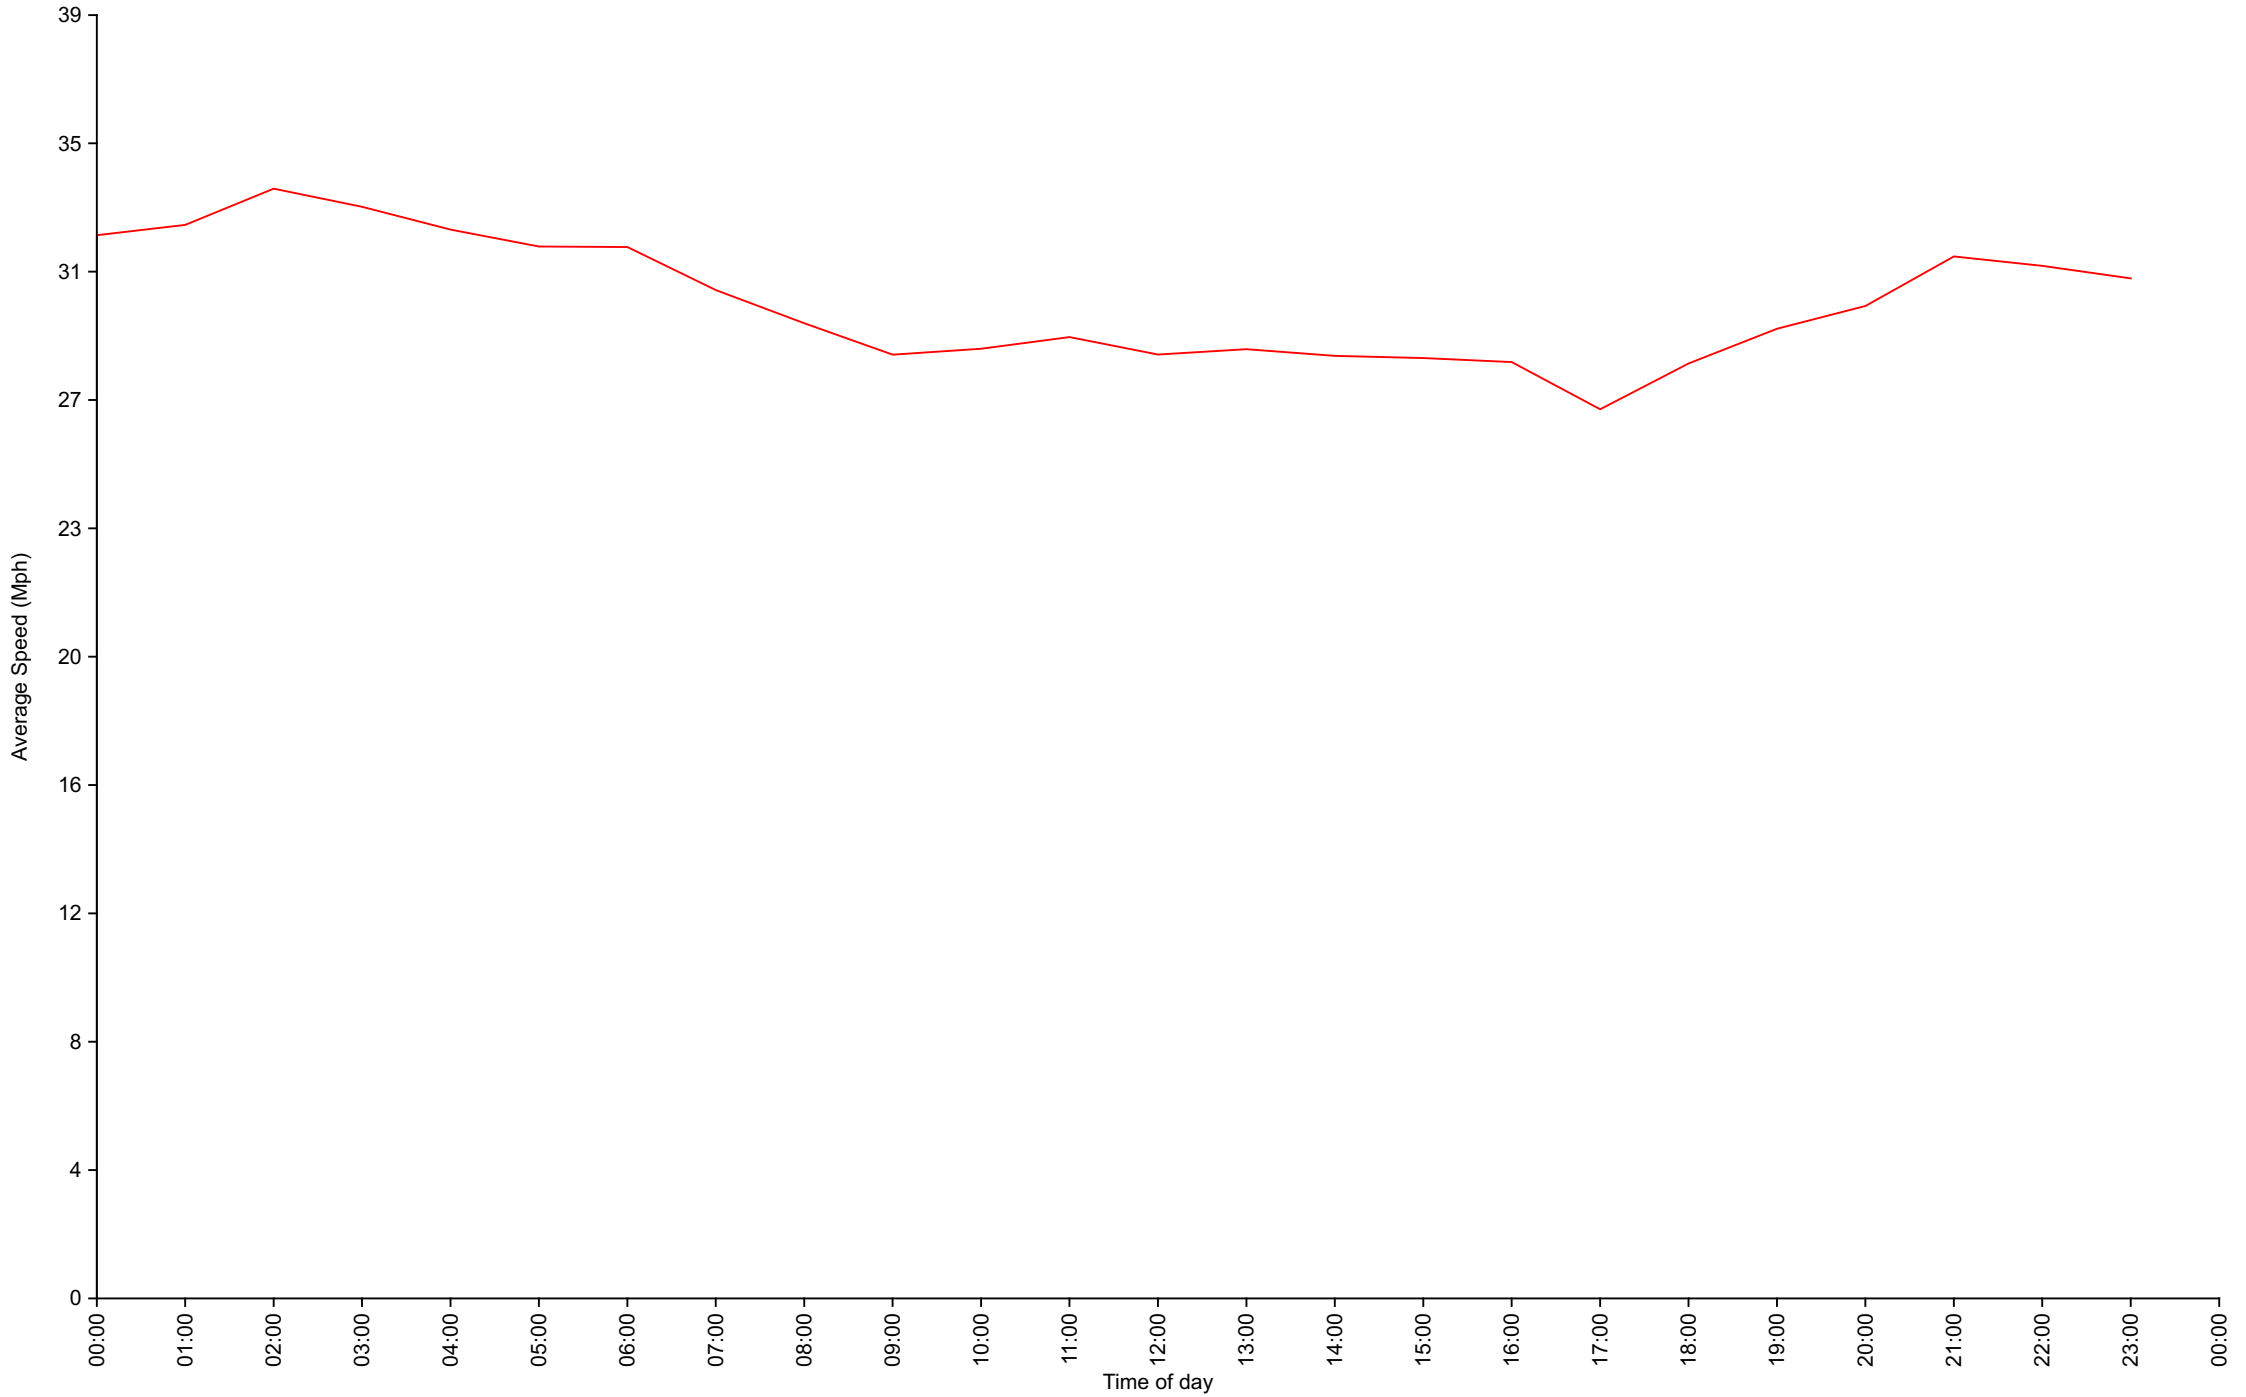

Average Speed By Hour

Traffic Overview from Sun Jan 21 2024 to Sat Jan 27 2024
(60 Minute Resolution)