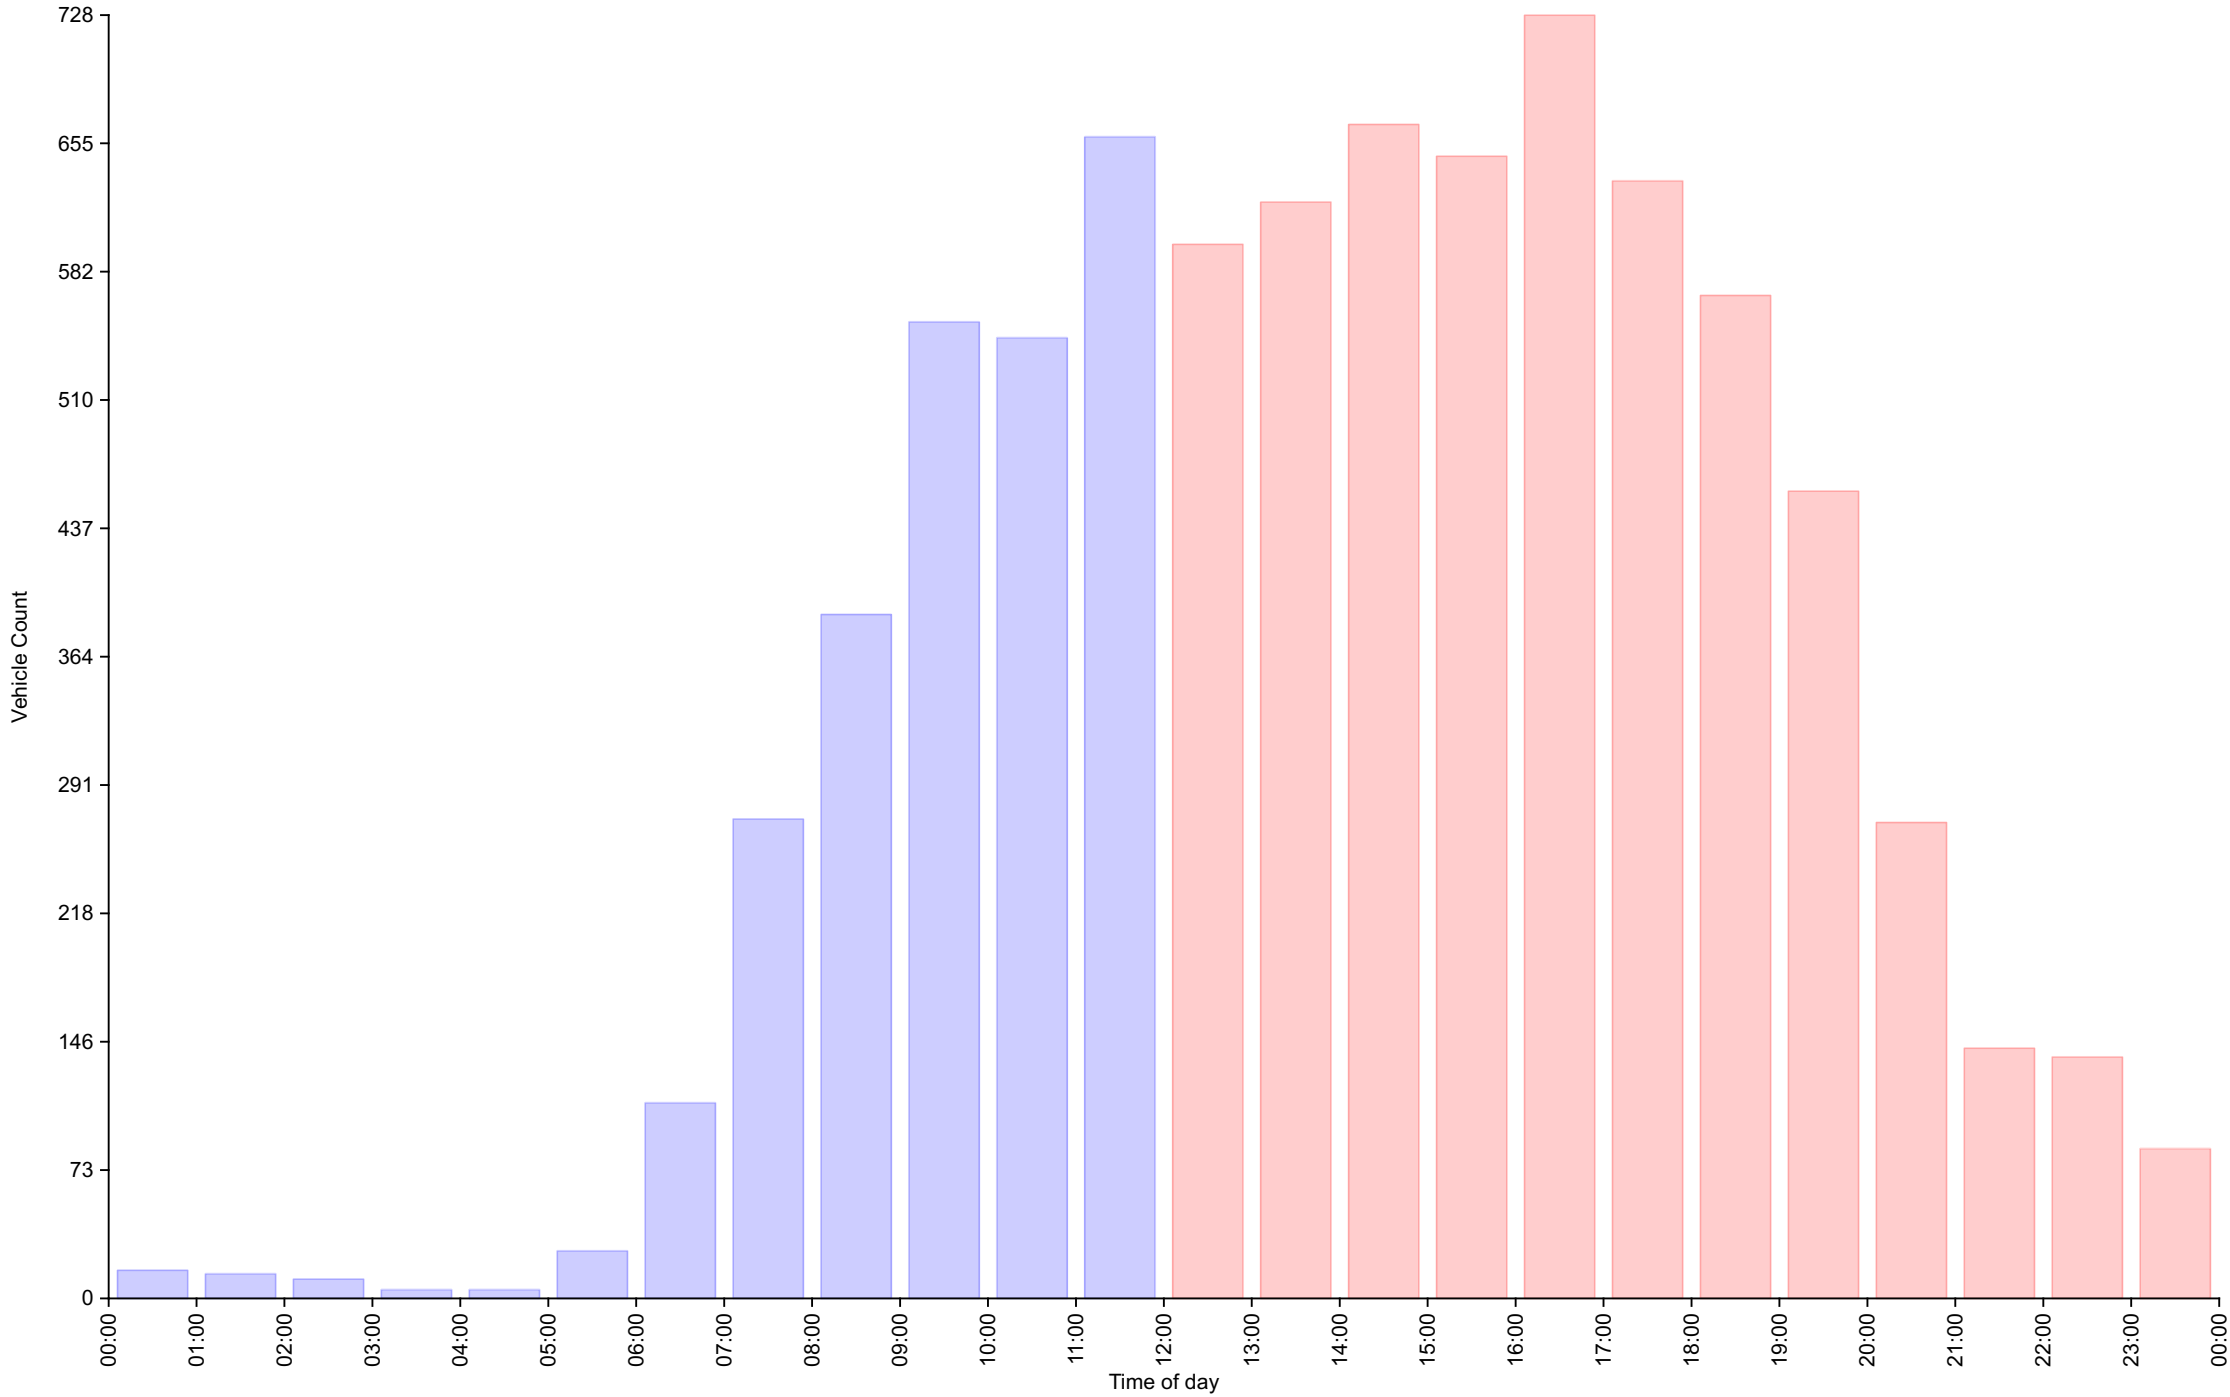

### Traffic Overview from Sun Jan 21 2024 to Sat Jan 27 2024

#### Vehicle Speed Classes (Mph)

	<15	15 20	20 25	25 30	30 35	35 40	40 45	45 50	50 55	55 60	60 65	65 70	>70	Total	85th Percentile
00:00	0	0	0	5	8	2	0	<b>1</b>	0	0	0	0	0	16	34.6
01:00	0	0	0	5	5	3	1	0	0	0	0	0	0	14	<b>37.8</b>
02:00	0	0	0	1	5	4	1	0	0	0	0	0	0	11	36.1
03:00	0	0	0	0	4	1	0	0	0	0	0	0	0	5	34.0
04:00	0	0	0	1	3	1	0	0	0	0	0	0	0	5	34.8
05:00	0	0	1	5	14	6	1	0	0	0	0	0	0	27	36.3
06:00	0	0	4	32	45	25	4	1	0	0	0	0	0	111	36.3
07:00	0	0	5	111	114	32	<b>9</b>	1	0	0	0	0	0	272	34.1
08:00	0	0	12	183	172	18	2	0	<b>1</b>	0	0	0	0	388	32.0
09:00	0	<b>6</b>	42	303	175	23	4	1	0	0	0	0	0	554	31.1
10:00	0	3	<b>49</b>	276	184	29	4	0	0	0	0	0	0	545	31.7
11:00	0	0	42	<b>331</b>	<b>249</b>	<b>34</b>	3	0	0	0	0	0	0	<b>659</b>	31.9
12:00	0	7	47	323	191	25	4	1	0	0	0	0	0	598	31.7
13:00	0	3	47	340	194	<b>35</b>	3	0	0	0	0	0	0	622	31.5
14:00	0	5	62	345	223	31	0	0	0	0	0	0	0	666	31.0
15:00	0	2	60	353	206	24	3	0	0	0	0	0	0	648	31.3
16:00	1	9	72	<b>381</b>	<b>233</b>	32	0	0	0	0	0	0	0	<b>728</b>	31.2
17:00	<b>17</b>	<b>36</b>	<b>76</b>	326	166	11	2	0	0	0	0	0	0	634	30.6
18:00	1	5	61	302	174	22	3	1	0	0	0	0	0	569	31.5
19:00	0	1	18	231	177	31	0	0	0	0	0	0	0	458	32.2
20:00	0	1	12	117	113	22	3	0	<b>1</b>	<b>1</b>	0	0	0	270	32.9
21:00	0	0	0	50	67	15	<b>7</b>	<b>2</b>	1	0	0	0	0	142	34.6
22:00	0	0	2	45	70	12	6	1	1	0	0	0	0	137	34.0
23:00	0	0	1	31	39	12	2	0	0	0	0	0	0	85	<b>34.4</b>
AM Total	0	9	155	<b>1253</b>	978	178	29	4	1	0	0	0	0		
PM Total	19	69	458	<b>2844</b>	1853	272	33	5	3	1	0	0	0		
Total	19	78	613	<b>4097</b>	2831	450	62	9	4	1	0	0	0		
Percent	0.23%	0.96%	7.51%	<b>50.18%</b>	34.68%	5.51%	0.76%	0.11%	0.05%	0.01%	0.00%	0.00%	0.00%		

# Vehicle Counts By Hour

Traffic Overview from Sun Jan 21 2024 to Sat Jan 27 2024  
(60 Minute Resolution)

## Traffic Overview from Sun Jan 21 2024 to Sat Jan 27 2024