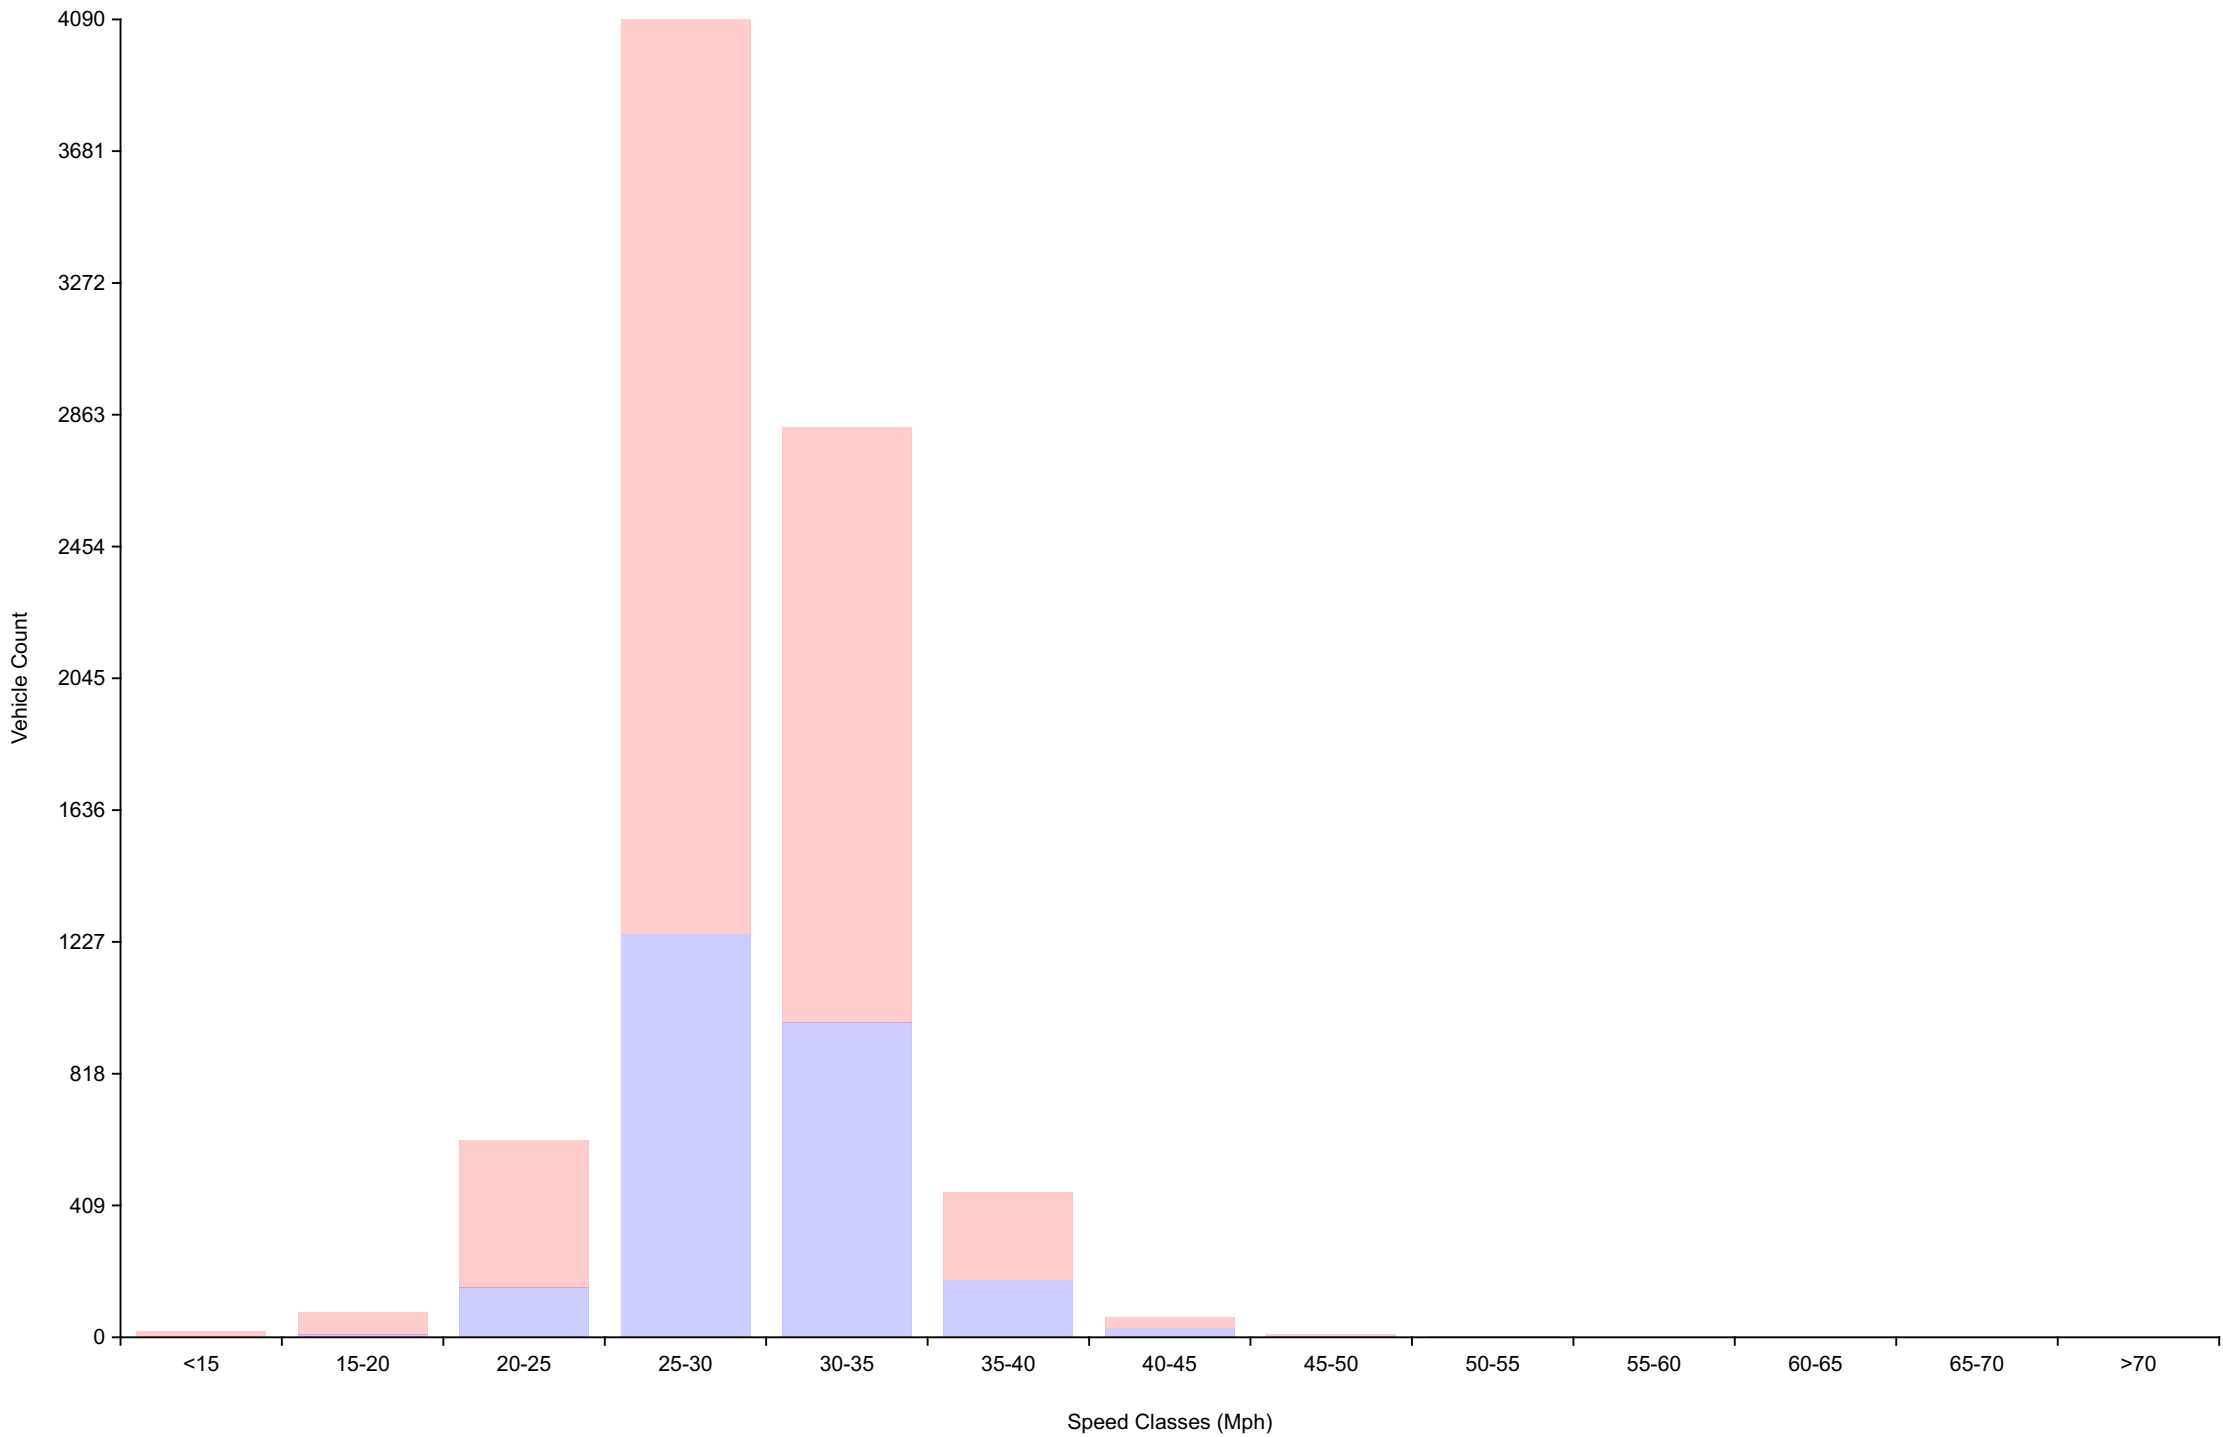

Total Vehicles : 8164  
 30th Percentile : 26.8 MPH  
 50th Percentile : 28.4 MPH  
 85th Percentile : 31.9 MPH  
 95th Percentile : 34.8 MPH  
 Average Speed : 29.0 MPH  
 Highest Speed : 55.4 MPH  
 Speed Limit: 30 Mph  
 Total Over Speed Limit: 41.1 % (3357 / 8164)

# Vehicle Counts By Hour

Traffic Overview from Sun Jan 21 2024 to Sat Jan 27 2024  
(60 Minute Resolution)

## Traffic Overview from Sun Jan 21 2024 to Sat Jan 27 2024