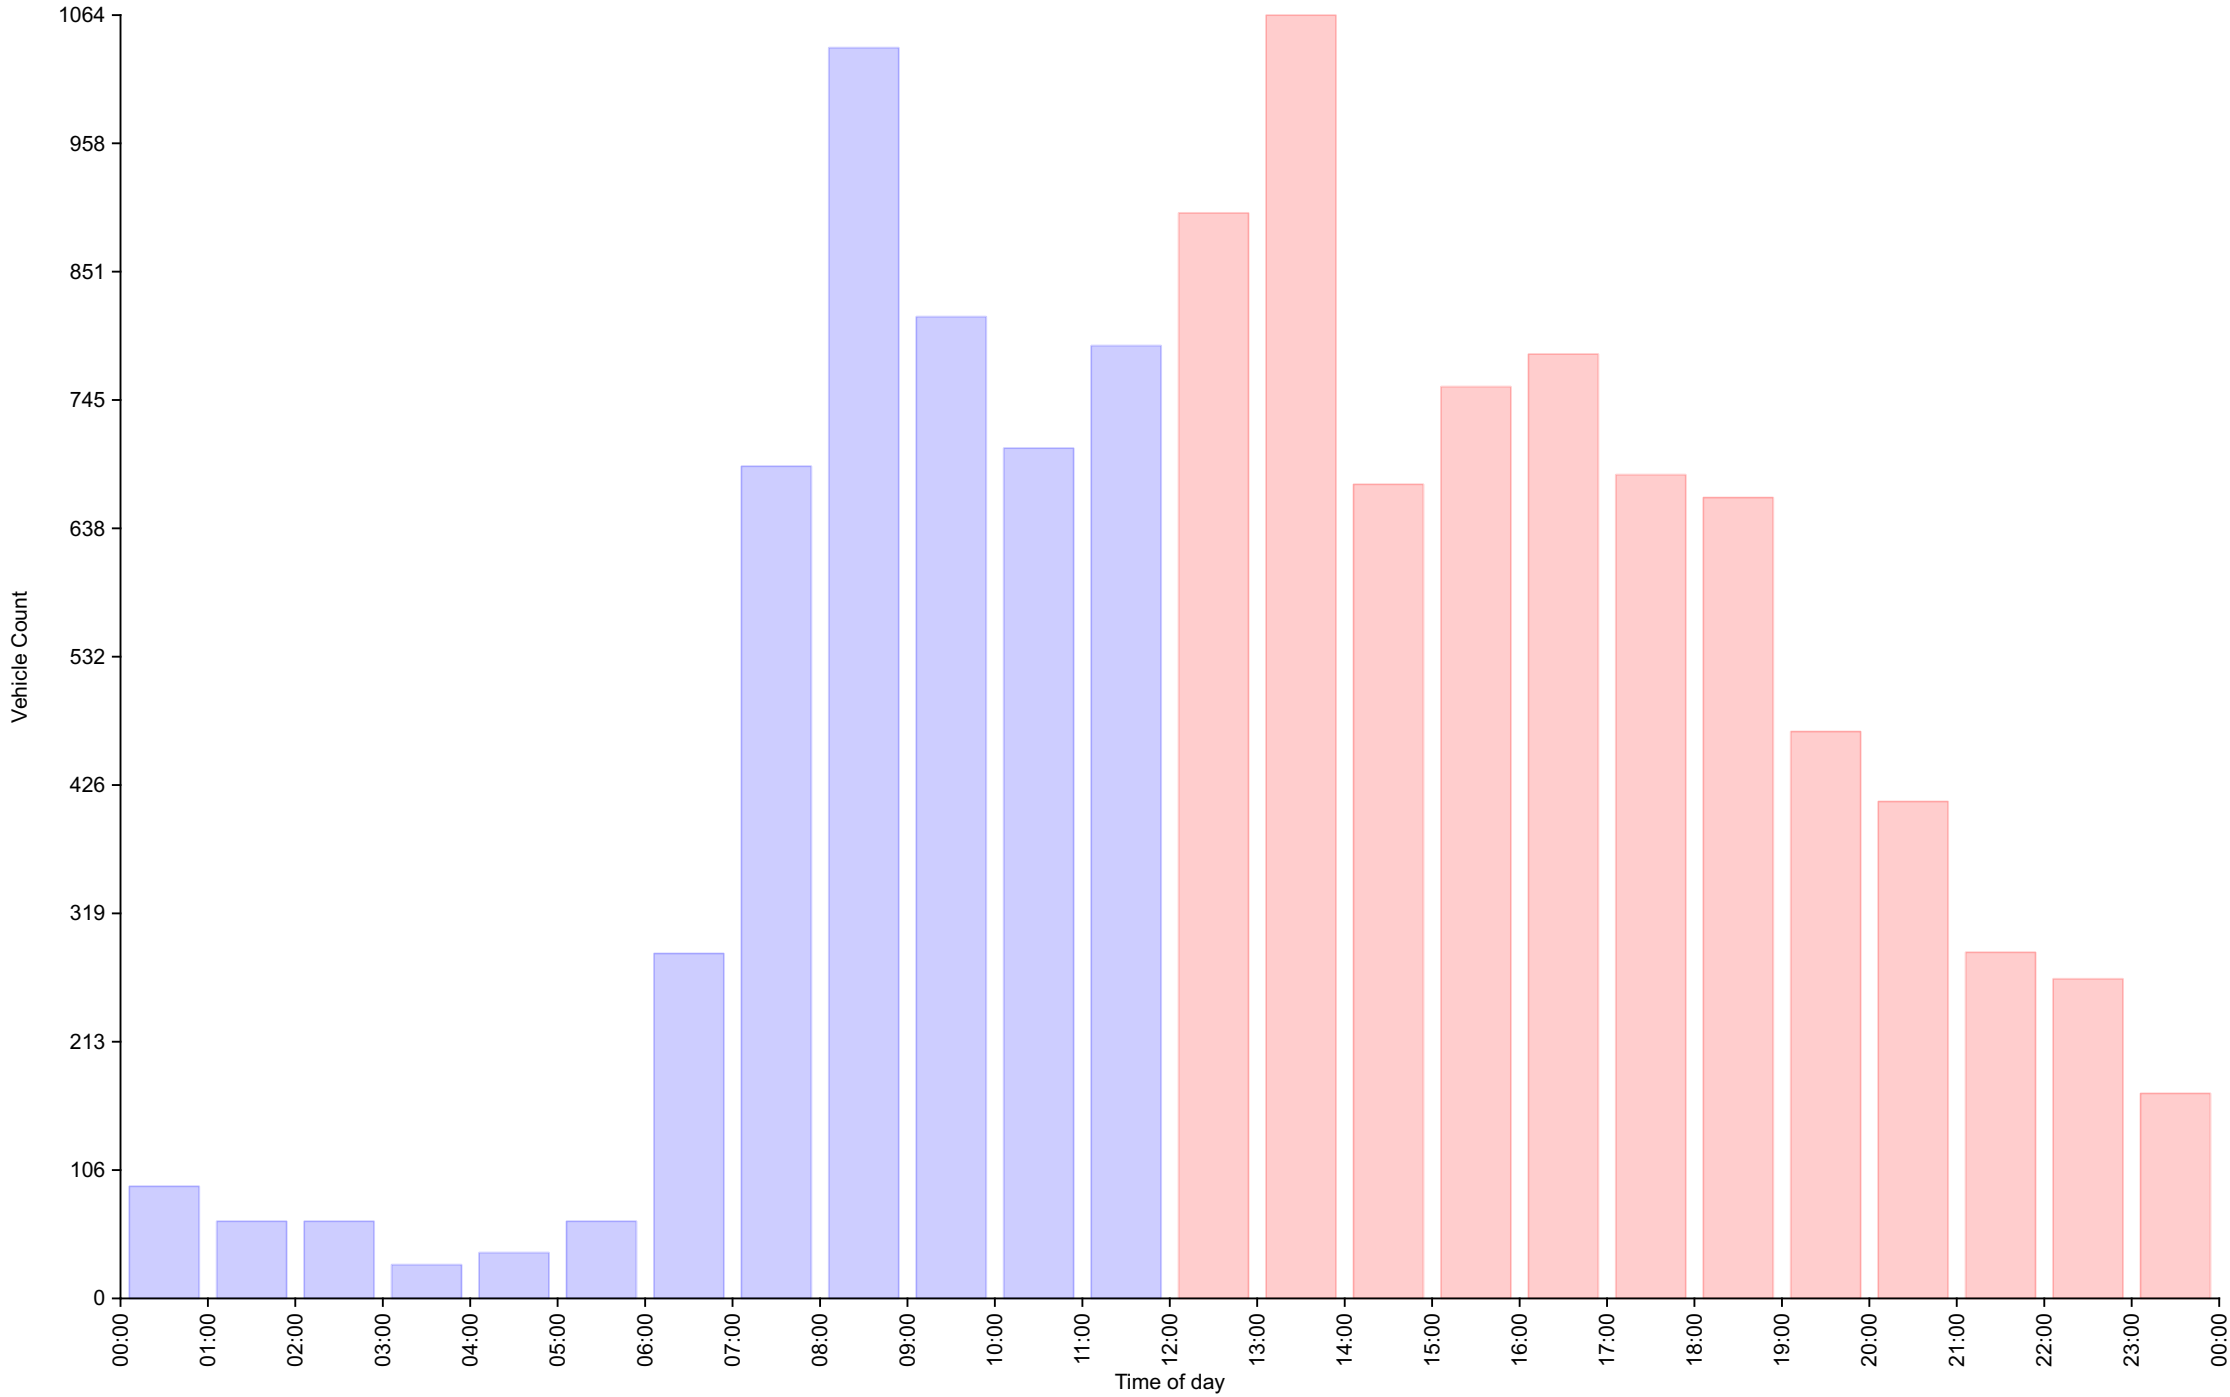

Traffic Report

Northover facing Texaco
Traffic Overview from Sun Dec 31 2023 to Sat Jan 6 2024
Vehicle Speed Classes (Mph)

	<15	15 20	20 25	25 30	30 35	35 40	40 45	45 50	50 55	55 60	60 65	65 70	>70	Total	85th Percentile
00:00	0	0	0	21	49	16	7	0	0	0	0	0	0	93	37.0
01:00	0	0	0	16	28	9	8	3	0	0	0	0	0	64	39.5
02:00	0	0	2	17	27	9	6	0	1	1	0	1	0	64	38.4
03:00	0	0	1	5	14	7	0	0	1	0	0	0	0	28	35.0
04:00	0	0	0	8	12	11	5	2	0	0	0	0	0	38	40.3
05:00	0	0	1	6	26	17	8	2	4	0	0	0	0	64	41.7
06:00	0	0	3	53	159	51	13	5	2	0	0	0	0	286	35.7
07:00	0	0	8	161	435	73	11	2	0	0	0	0	0	690	33.6
08:00	0	1	20	480	474	49	12	0	0	0	1	0	0	1037	32.0
09:00	0	0	28	303	425	56	2	0	0	0	0	0	0	814	32.4
10:00	0	1	9	269	356	61	9	0	0	0	0	0	0	705	32.6
11:00	1	5	19	320	372	63	9	1	0	0	0	0	0	790	32.8
12:00	0	4	16	336	474	59	9	2	0	0	0	0	0	900	32.7
13:00	0	0	16	459	529	57	3	0	0	0	0	0	0	1064	32.3
14:00	0	0	13	248	341	63	10	0	0	0	0	0	0	675	33.1
15:00	0	0	16	283	395	54	7	1	0	0	0	0	0	756	32.5
16:00	0	0	17	279	424	58	4	1	0	0	0	0	0	783	32.8
17:00	0	0	21	312	308	35	6	0	1	0	0	0	0	683	32.0
18:00	0	1	14	285	308	46	8	1	1	0	0	0	0	664	32.7
19:00	0	0	6	179	230	43	9	2	1	0	0	0	0	470	33.4
20:00	0	2	3	94	233	64	12	3	1	0	0	0	0	412	34.9
21:00	0	0	6	64	167	39	7	3	1	0	0	0	0	287	34.7
22:00	0	0	3	60	145	46	8	1	1	1	0	0	0	265	35.4
23:00	0	0	2	33	80	40	7	6	2	0	0	0	0	170	37.1
AM Total	1	7	91	1659	2377	422	90	15	8	1	1	1	0		
PM Total	0	7	133	2632	3634	604	90	20	8	1	0	0	0		
Total	1	14	224	4291	6011	1026	180	35	16	2	1	1	0		
Percent	0.01%	0.12%	1.90%	36.36%	50.93%	8.69%	1.53%	0.30%	0.14%	0.02%	0.01%	0.01%	0.00%		

Total Vehicles : 11802
30th Percentile : 28.4 MPH
50th Percentile : 29.8 MPH
85th Percentile : 33.1 MPH
95th Percentile : 36.2 MPH
Average Speed : 30.6 MPH
Highest Speed : 66.8 MPH
Speed Limit: 30 Mph
Total Over Speed Limit: 61.6 % (7272 / 11802)

Vehicle Counts By Hour

Traffic Overview from Sun Dec 31 2023 to Sat Jan 6 2024
(60 Minute Resolution)