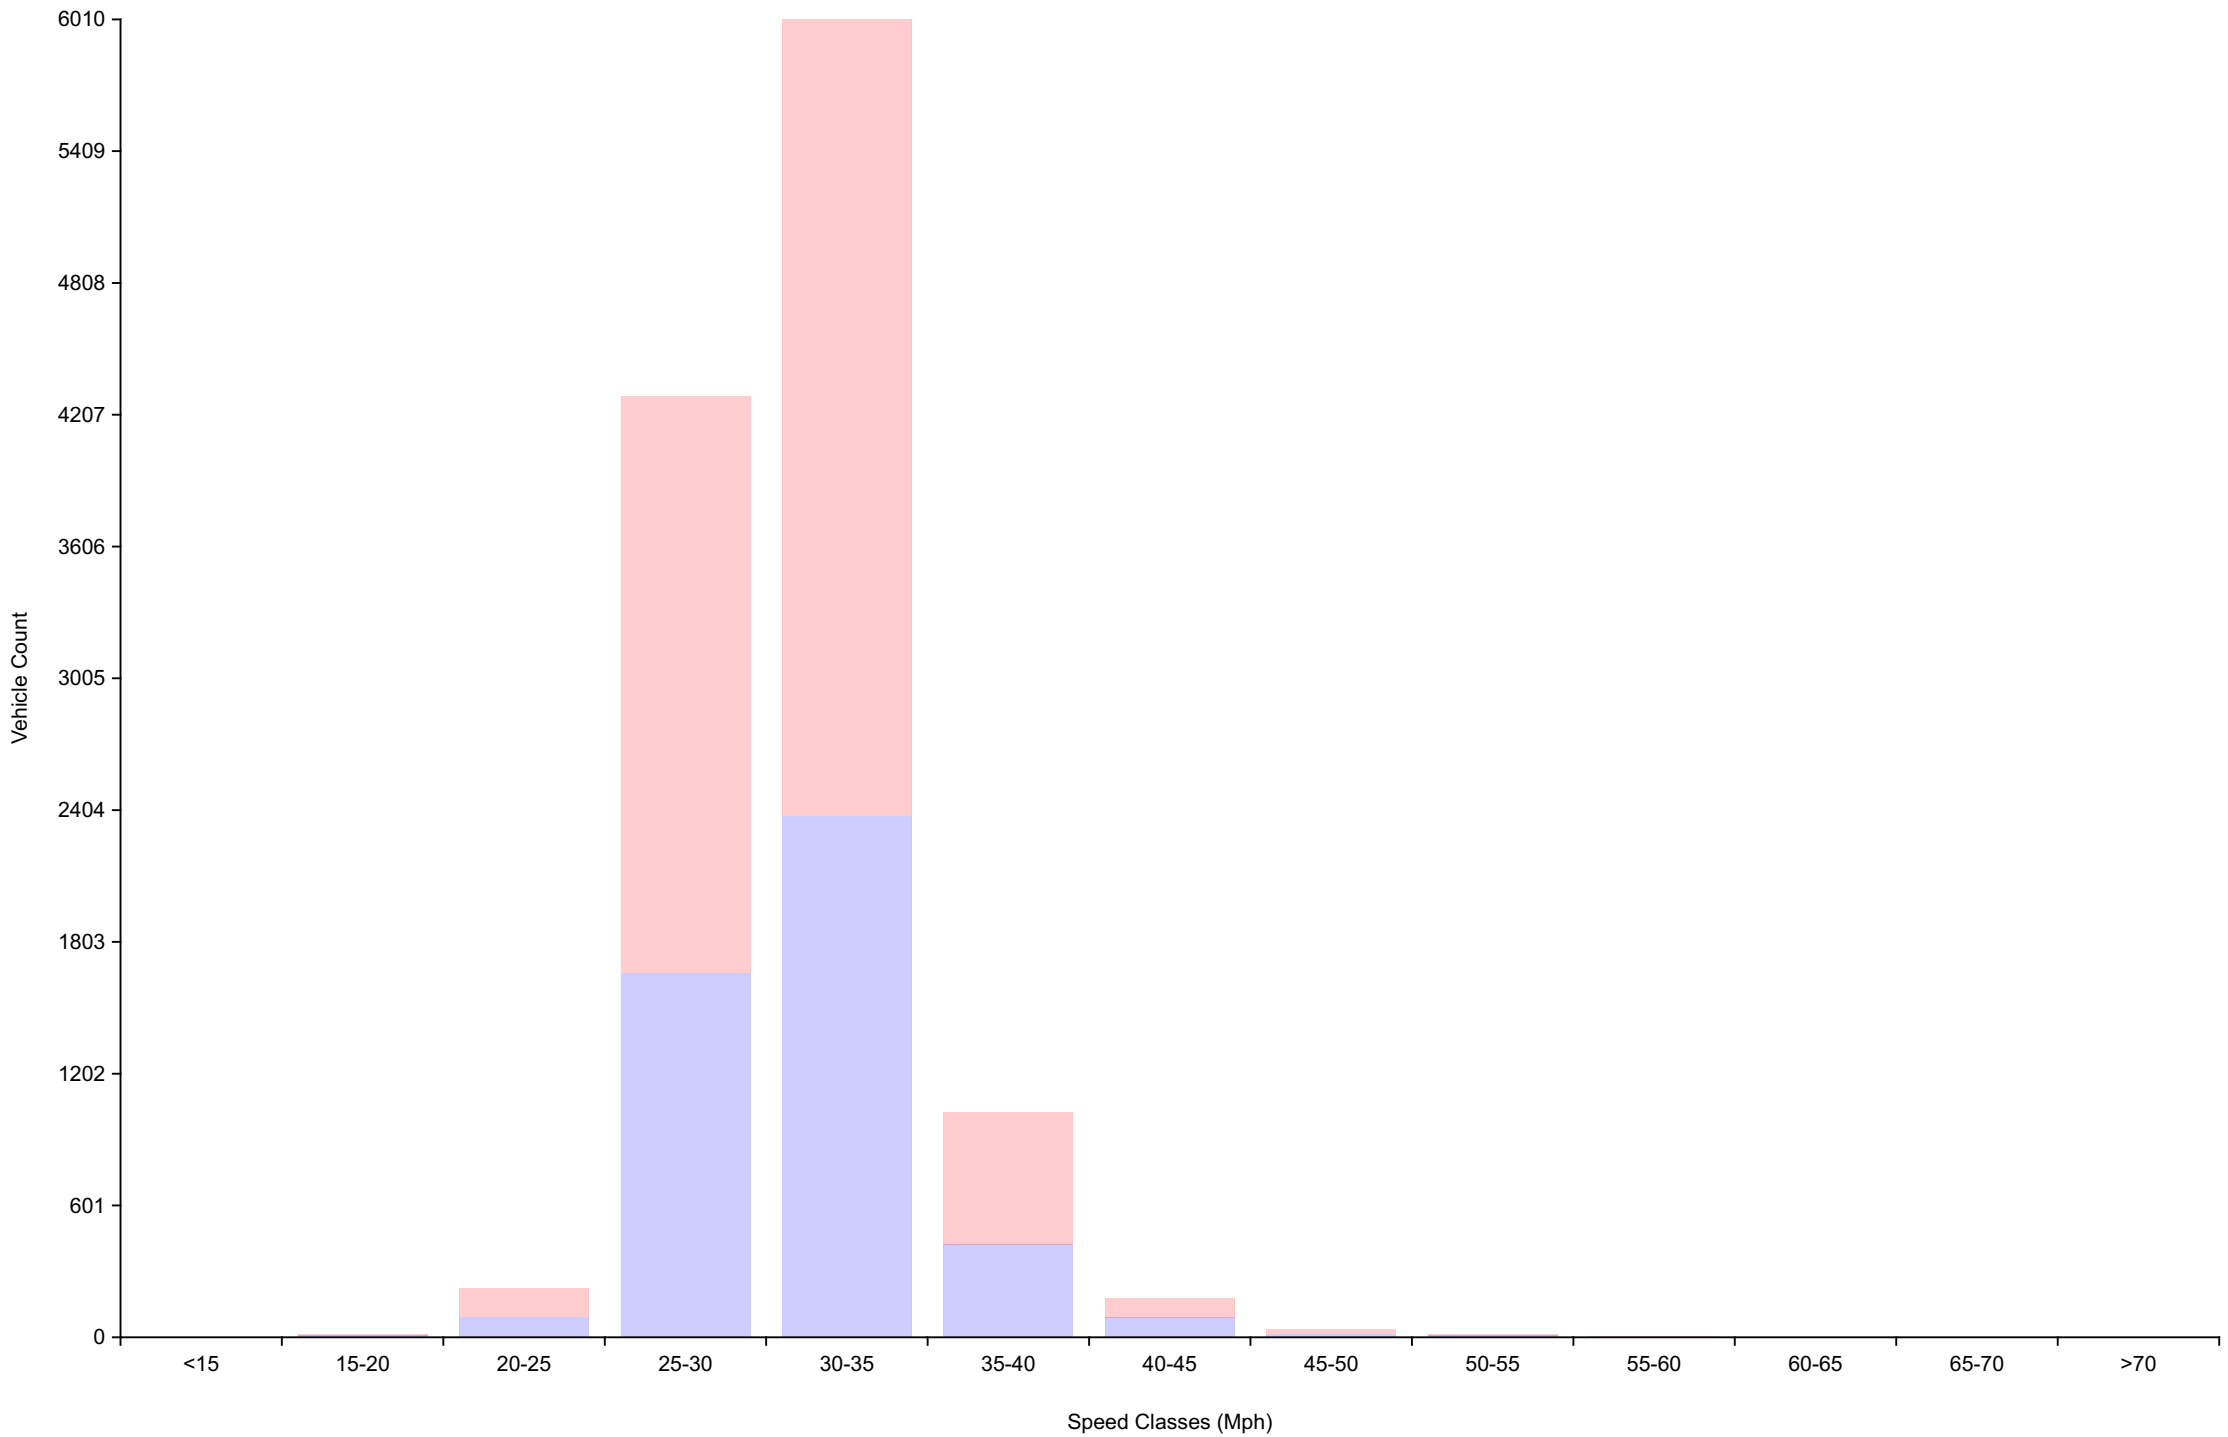

Vehicle Counts By Speed Class

Traffic Overview from Sun Dec 31 2023 to Sat Jan 6 2024