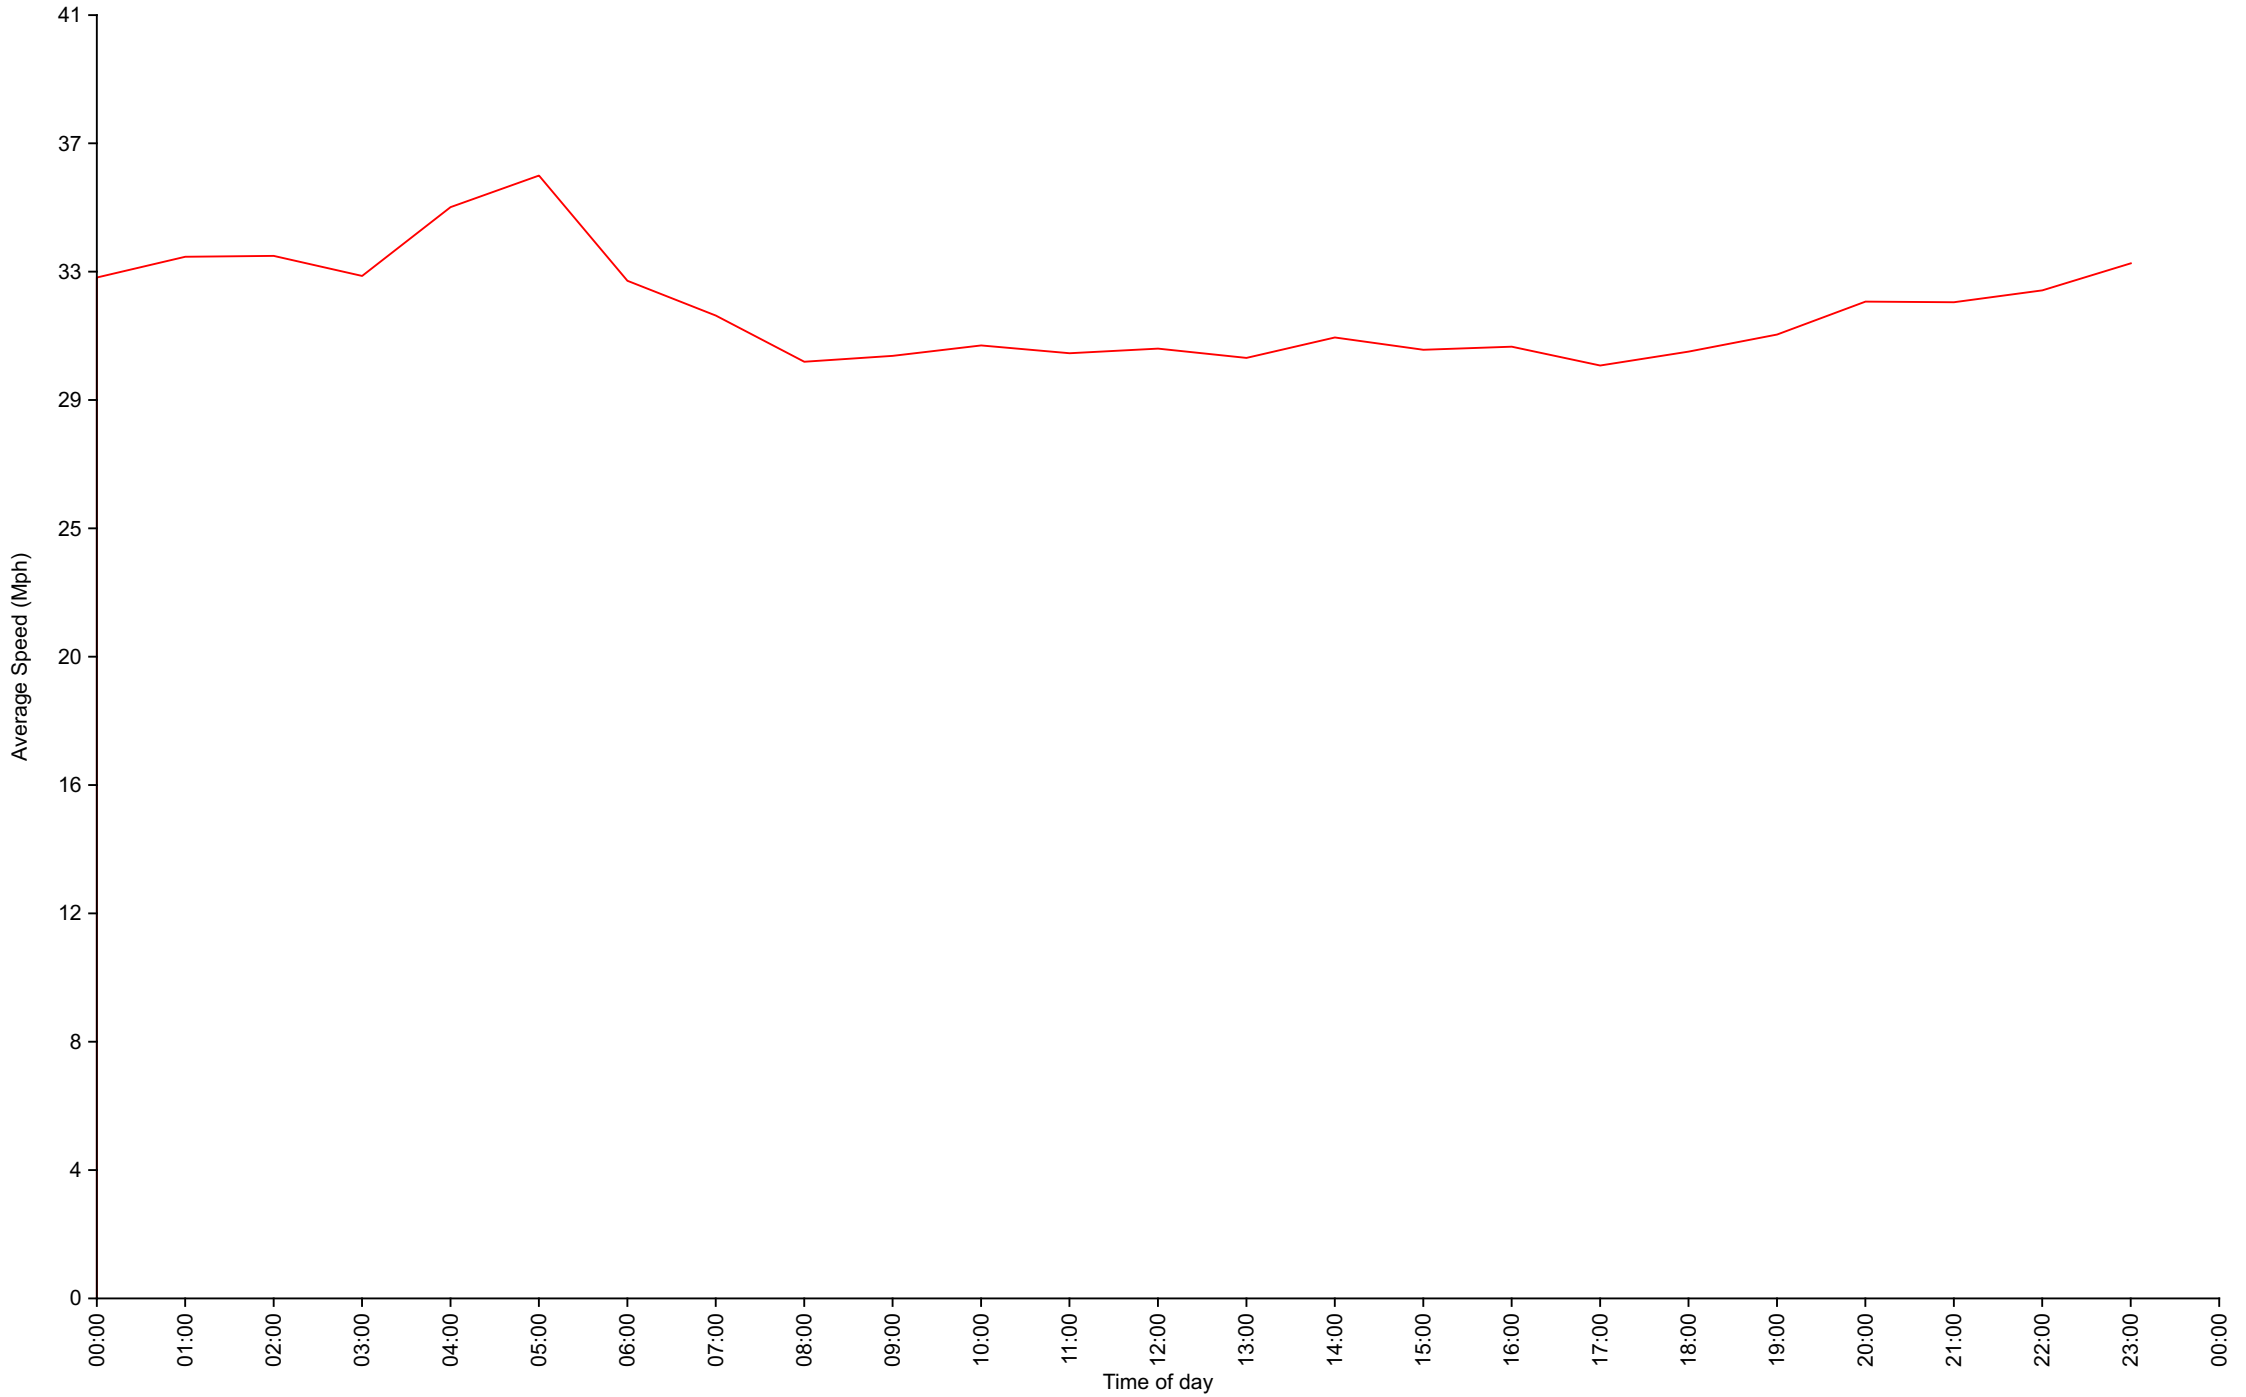

Traffic Report

Northover facing Texaco
Traffic Overview from Sun Dec 31 2023 to Sat Jan 6 2024
Vehicle Speed Classes (Mph)

	<15	15 20	20 25	25 30	30 35	35 40	40 45	45 50	50 55	55 60	60 65	65 70	>70	Total	85th Percentile
00:00	0	0	0	21	49	16	7	0	0	0	0	0	0	93	37.0
01:00	0	0	0	16	28	9	8	3	0	0	0	0	0	64	39.5
02:00	0	0	2	17	27	9	6	0	1	1	0	1	0	64	38.4
03:00	0	0	1	5	14	7	0	0	1	0	0	0	0	28	35.0
04:00	0	0	0	8	12	11	5	2	0	0	0	0	0	38	40.3
05:00	0	0	1	6	26	17	8	2	4	0	0	0	0	64	41.7
06:00	0	0	3	53	159	51	13	5	2	0	0	0	0	286	35.7
07:00	0	0	8	161	435	73	11	2	0	0	0	0	0	690	33.6
08:00	0	1	20	480	474	49	12	0	0	0	1	0	0	1037	32.0
09:00	0	0	28	303	425	56	2	0	0	0	0	0	0	814	32.4
10:00	0	1	9	269	356	61	9	0	0	0	0	0	0	705	32.6
11:00	1	5	19	320	372	63	9	1	0	0	0	0	0	790	32.8
12:00	0	4	16	336	474	59	9	2	0	0	0	0	0	900	32.7
13:00	0	0	16	459	529	57	3	0	0	0	0	0	0	1064	32.3
14:00	0	0	13	248	341	63	10	0	0	0	0	0	0	675	33.1
15:00	0	0	16	283	395	54	7	1	0	0	0	0	0	756	32.5
16:00	0	0	17	279	424	58	4	1	0	0	0	0	0	783	32.8
17:00	0	0	21	312	308	35	6	0	1	0	0	0	0	683	32.0
18:00	0	1	14	285	308	46	8	1	1	0	0	0	0	664	32.7
19:00	0	0	6	179	230	43	9	2	1	0	0	0	0	470	33.4
20:00	0	2	3	94	233	64	12	3	1	0	0	0	0	412	34.9
21:00	0	0	6	64	167	39	7	3	1	0	0	0	0	287	34.7
22:00	0	0	3	60	145	46	8	1	1	1	0	0	0	265	35.4
23:00	0	0	2	33	80	40	7	6	2	0	0	0	0	170	37.1
AM Total	1	7	91	1659	2377	422	90	15	8	1	1	1	0		
PM Total	0	7	133	2632	3634	604	90	20	8	1	0	0	0		
Total	1	14	224	4291	6011	1026	180	35	16	2	1	1	0		
Percent	0.01%	0.12%	1.90%	36.36%	50.93%	8.69%	1.53%	0.30%	0.14%	0.02%	0.01%	0.01%	0.00%		

Vehicle Counts By Hour

Traffic Overview from Sun Dec 31 2023 to Sat Jan 6 2024
(60 Minute Resolution)

Vehicle Counts By Speed Class

Traffic Overview from Sun Dec 31 2023 to Sat Jan 6 2024

Average Speed By Hour

Traffic Overview from Sun Dec 31 2023 to Sat Jan 6 2024
(60 Minute Resolution)

Cumulative Speed Distribution Curve

Traffic Overview from Sun Dec 31 2023 to Sat Jan 6 2024