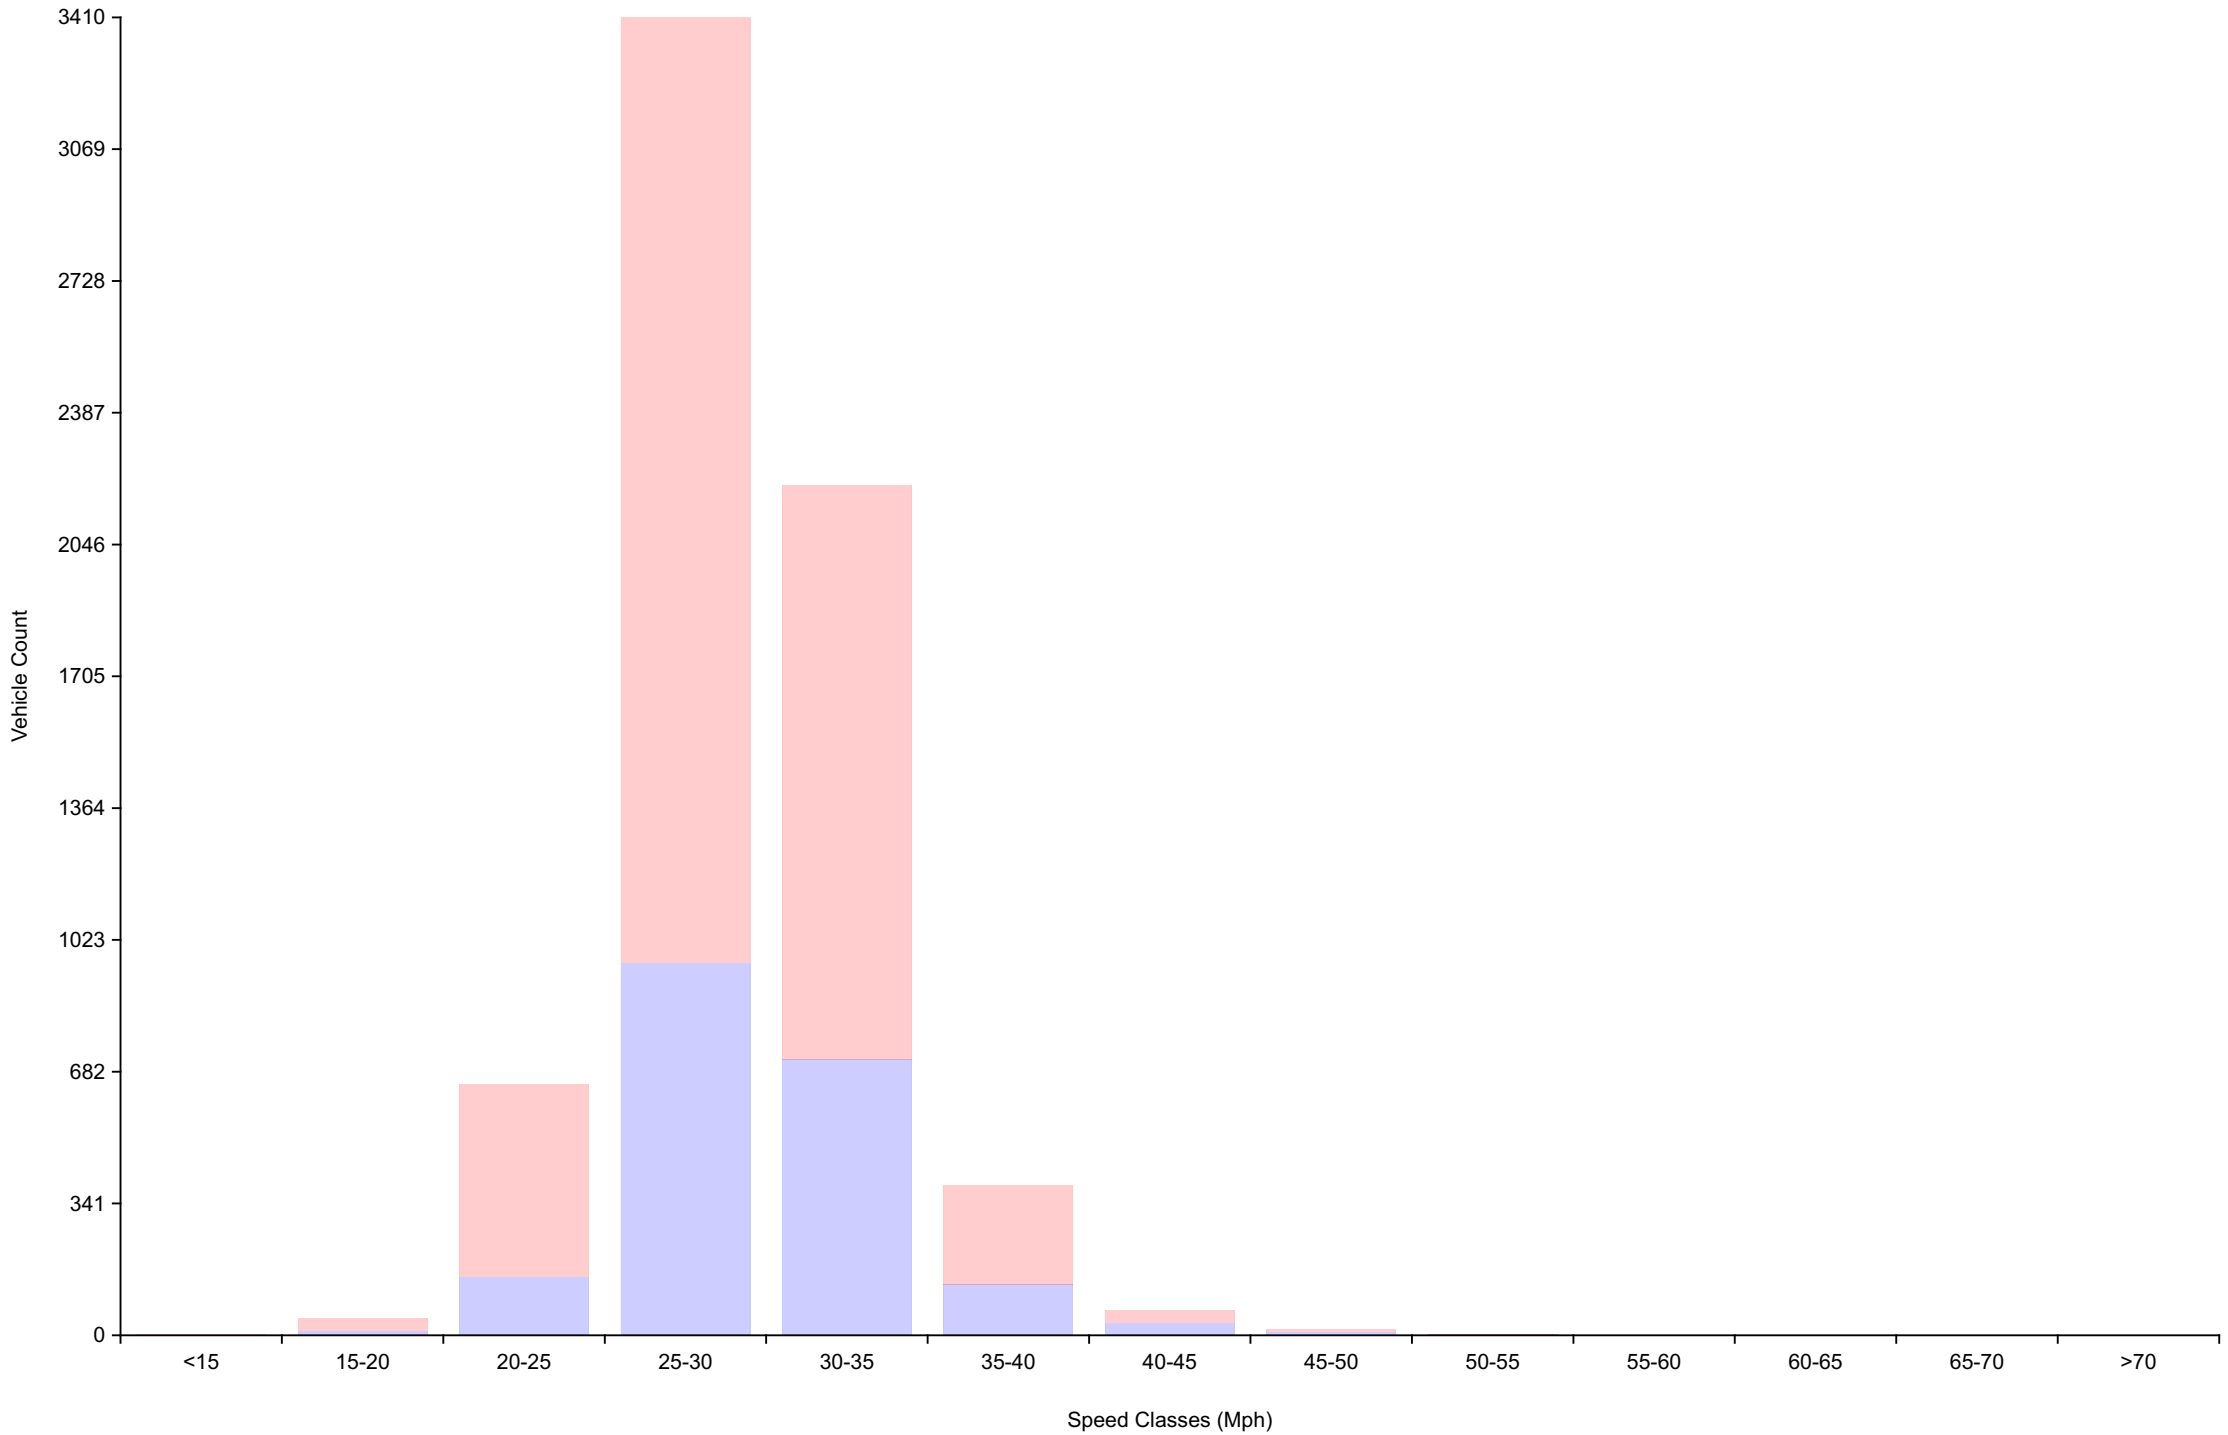

Vehicle Counts By Speed Class

Traffic Overview from Sun Dec 3 2023 to Sat Dec 9 2023