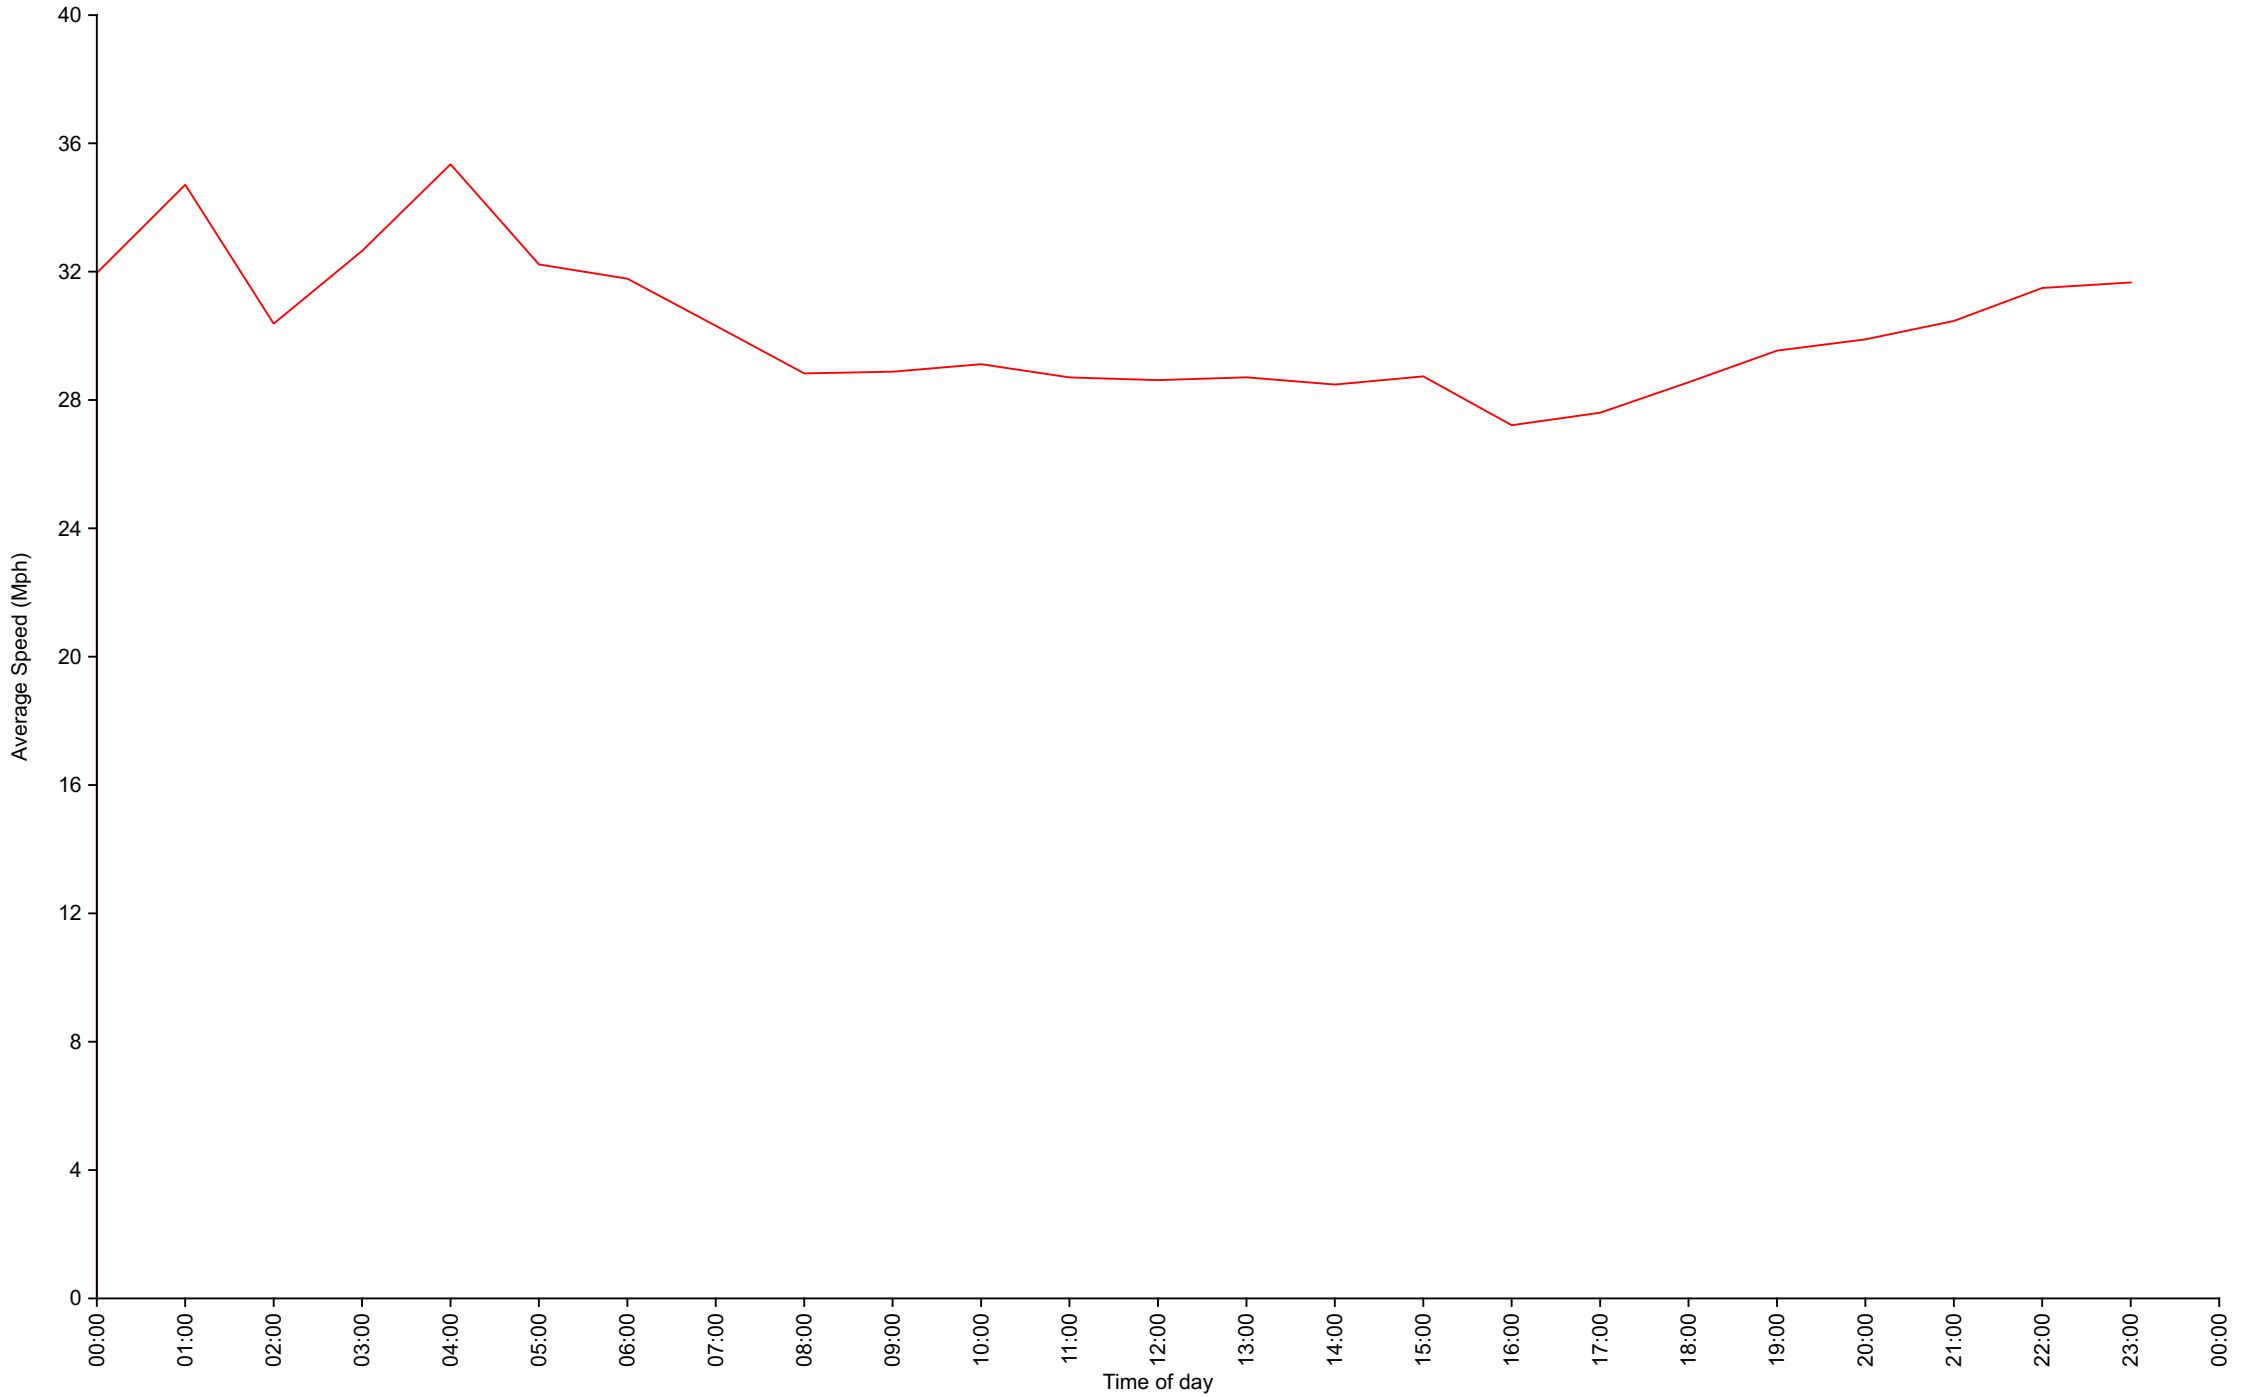

Traffic Report

Northover facing roundabout

Traffic Overview from Sun Dec 3 2023 to Sat Dec 9 2023

Vehicle Speed Classes (Mph)

	<15	15 20	20 25	25 30	30 35	35 40	40 45	45 50	50 55	55 60	60 65	65 70	>70	Total	85th Percentile
00:00	0	0	2	12	15	5	4	0	0	0	0	0	0	38	36.6
01:00	0	0	1	5	5	6	2	3	0	0	0	0	0	22	41.7
02:00	0	0	1	4	5	1	0	0	0	0	0	0	0	11	32.4
03:00	0	0	0	7	3	2	3	0	0	0	0	0	0	15	39.8
04:00	0	0	1	0	4	2	1	0	1	0	0	0	0	9	39.3
05:00	0	1	1	4	7	5	1	1	0	0	0	0	0	20	37.5
06:00	0	0	1	36	32	18	6	0	1	0	0	0	0	94	36.6
07:00	0	1	8	75	74	22	5	0	0	0	0	0	0	185	33.9
08:00	0	2	25	175	113	14	1	1	0	0	0	0	0	331	31.6
09:00	1	5	53	199	161	21	3	2	0	0	0	0	0	445	32.2
10:00	0	1	24	216	135	19	6	1	0	0	0	0	0	402	31.8
11:00	0	0	33	230	160	16	0	0	0	0	0	0	0	439	31.0
12:00	0	4	46	265	159	22	2	0	0	0	0	0	0	498	31.4
13:00	0	2	53	290	189	18	5	0	0	0	0	0	0	557	31.4
14:00	0	4	59	316	167	26	1	0	0	0	0	0	0	573	31.4
15:00	0	7	42	241	150	28	2	0	0	0	0	0	0	470	31.9
16:00	1	10	113	323	110	15	0	0	0	0	0	0	0	572	30.1
17:00	0	3	80	282	121	10	0	0	0	0	0	0	0	496	30.5
18:00	0	3	43	298	162	31	2	0	0	0	0	0	0	539	31.2
19:00	0	0	32	195	152	33	6	1	1	0	0	0	0	420	32.7
20:00	0	0	15	104	95	19	6	0	0	0	0	0	0	239	32.9
21:00	0	0	7	66	73	14	3	0	1	0	0	0	0	164	33.4
22:00	0	0	3	53	74	28	4	2	0	0	0	0	0	164	34.9
23:00	0	0	7	18	36	15	1	3	0	0	0	0	0	80	35.3
AM Total	1	10	150	963	714	131	32	8	2	0	0	0	0		
PM Total	1	33	500	2451	1488	259	32	6	2	0	0	0	0		
Total	2	43	650	3414	2202	390	64	14	4	0	0	0	0		
Percent	0.03%	0.63%	9.58%	50.33%	32.46%	5.75%	0.94%	0.21%	0.06%	0.00%	0.00%	0.00%	0.00%		

Time of day

Total Vehicles : 6783
 30th Percentile : 26.5 MPH
 50th Percentile : 28.2 MPH
 85th Percentile : 31.9 MPH
 95th Percentile : 34.8 MPH
 Average Speed : 28.9 MPH
 Highest Speed : 52.5 MPH
 Speed Limit: 30 Mph
 Total Over Speed Limit: 39.4 % (2674 / 6783)

Traffic Overview from Sun Dec 3 2023 to Sat Dec 9 2023
(60 Minute Resolution)

Cumulative Speed Distribution Curve

Traffic Overview from Sun Dec 3 2023 to Sat Dec 9 2023