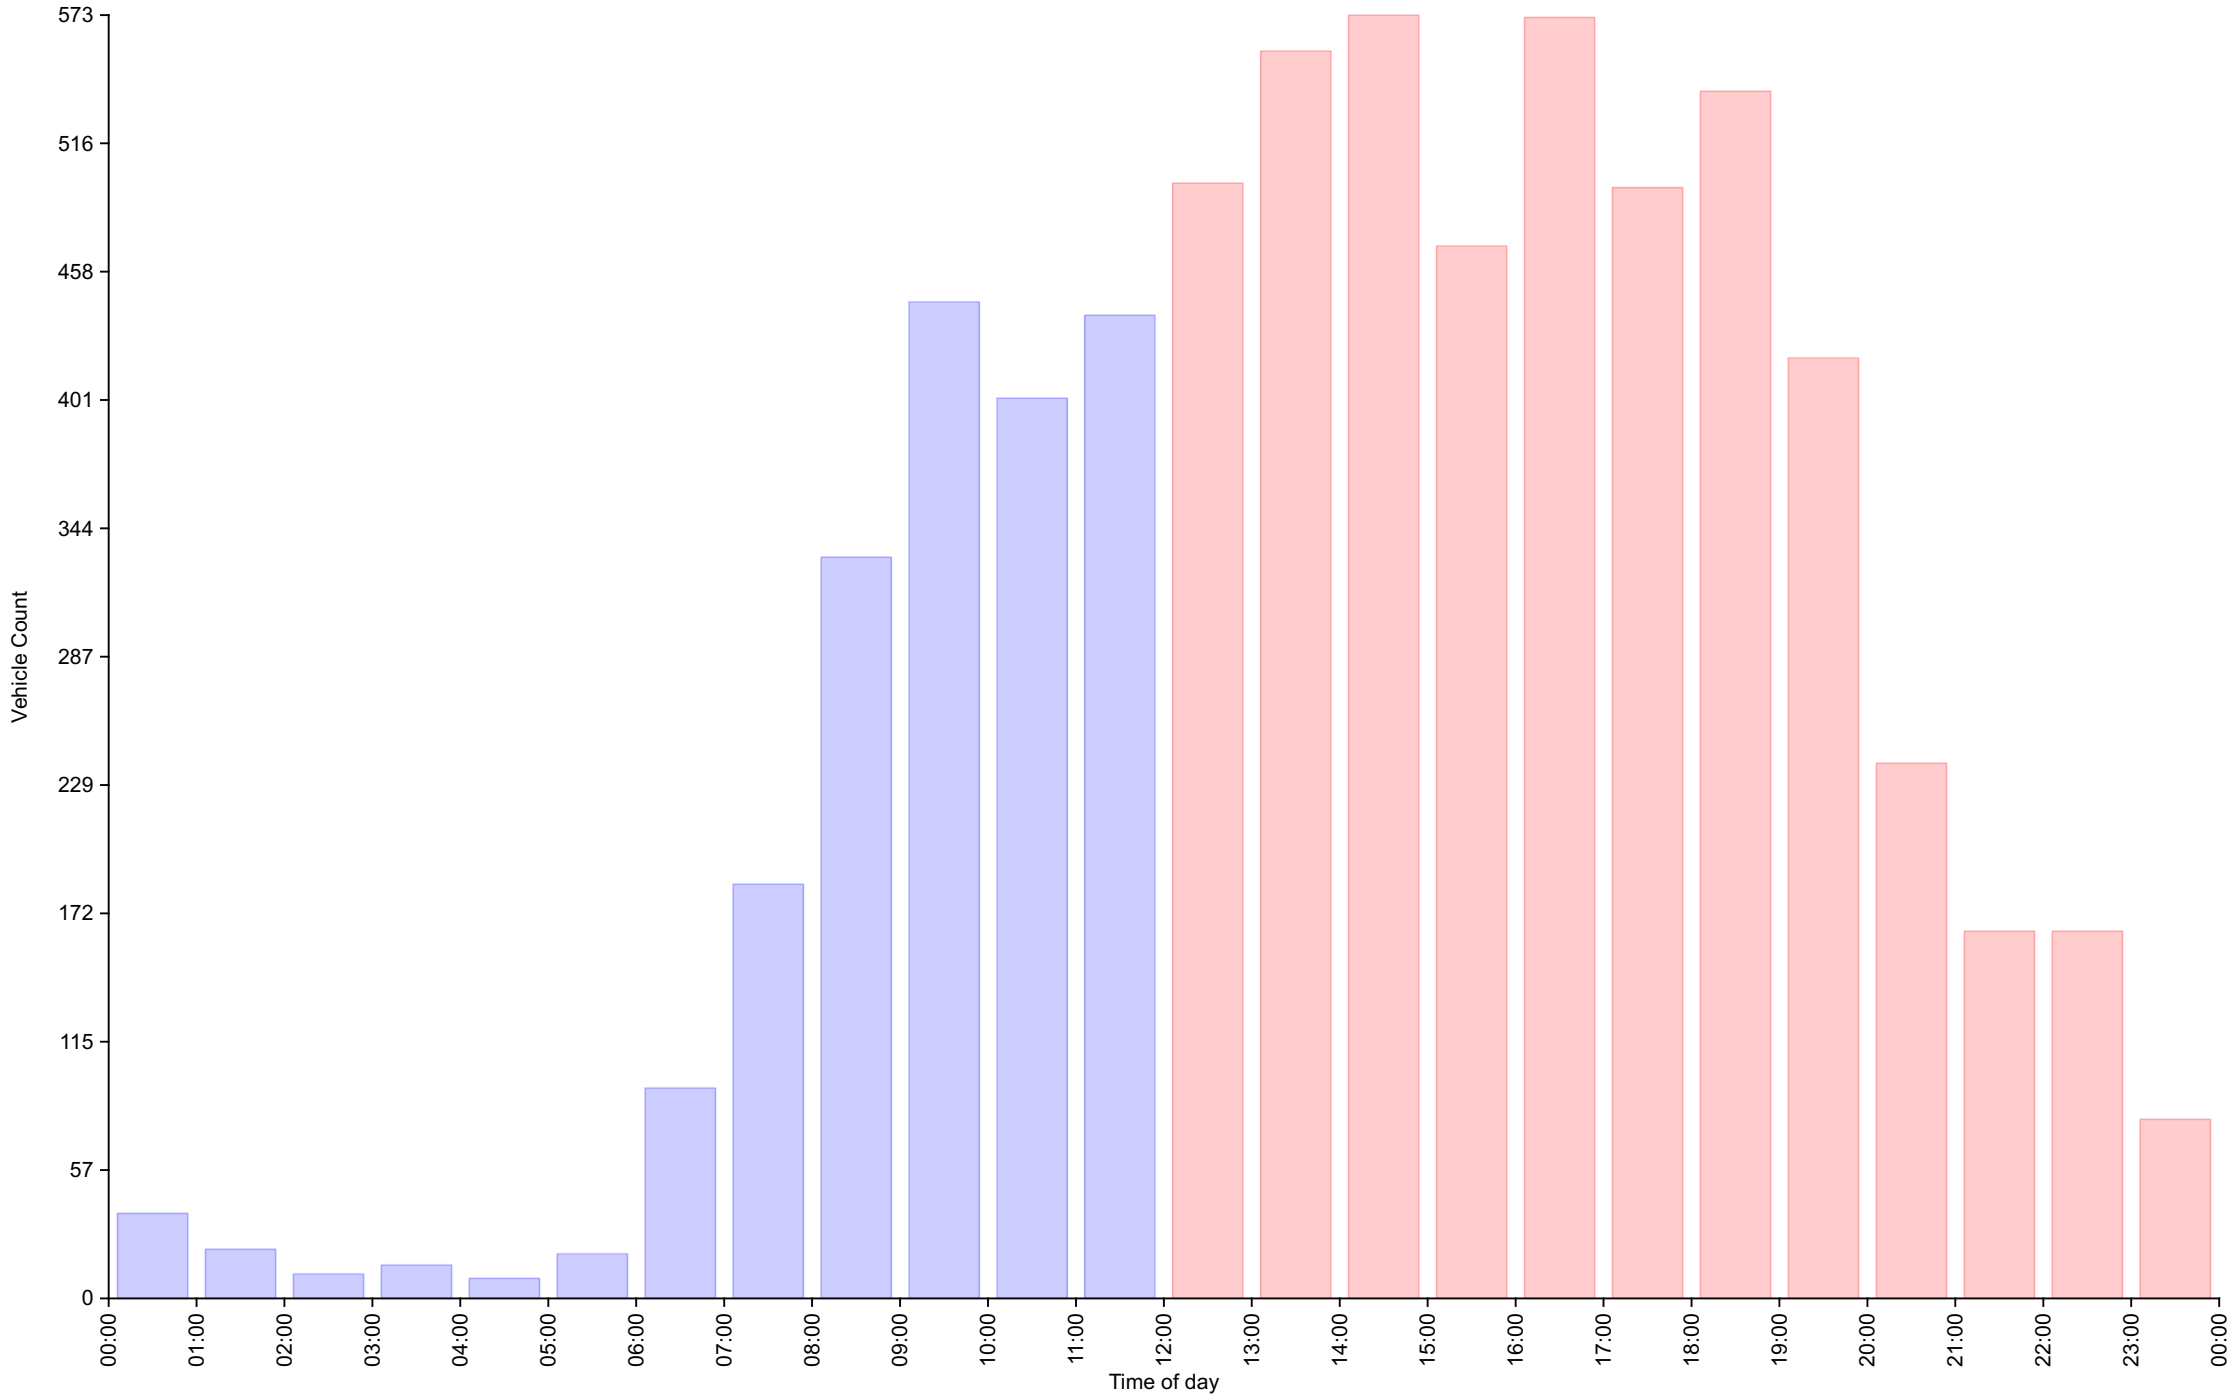

Traffic Report

Northover facing roundabout

Traffic Overview from Sun Dec 3 2023 to Sat Dec 9 2023

Vehicle Speed Classes (Mph)

	<15	15 20	20 25	25 30	30 35	35 40	40 45	45 50	50 55	55 60	60 65	65 70	>70	Total	85th Percentile
00:00	0	0	2	12	15	5	4	0	0	0	0	0	0	38	36.6
01:00	0	0	1	5	5	6	2	3	0	0	0	0	0	22	41.7
02:00	0	0	1	4	5	1	0	0	0	0	0	0	0	11	32.4
03:00	0	0	0	7	3	2	3	0	0	0	0	0	0	15	39.8
04:00	0	0	1	0	4	2	1	0	1	0	0	0	0	9	39.3
05:00	0	1	1	4	7	5	1	1	0	0	0	0	0	20	37.5
06:00	0	0	1	36	32	18	6	0	1	0	0	0	0	94	36.6
07:00	0	1	8	75	74	22	5	0	0	0	0	0	0	185	33.9
08:00	0	2	25	175	113	14	1	1	0	0	0	0	0	331	31.6
09:00	1	5	53	199	161	21	3	2	0	0	0	0	0	445	32.2
10:00	0	1	24	216	135	19	6	1	0	0	0	0	0	402	31.8
11:00	0	0	33	230	160	16	0	0	0	0	0	0	0	439	31.0
12:00	0	4	46	265	159	22	2	0	0	0	0	0	0	498	31.4
13:00	0	2	53	290	189	18	5	0	0	0	0	0	0	557	31.4
14:00	0	4	59	316	167	26	1	0	0	0	0	0	0	573	31.4
15:00	0	7	42	241	150	28	2	0	0	0	0	0	0	470	31.9
16:00	1	10	113	323	110	15	0	0	0	0	0	0	0	572	30.1
17:00	0	3	80	282	121	10	0	0	0	0	0	0	0	496	30.5
18:00	0	3	43	298	162	31	2	0	0	0	0	0	0	539	31.2
19:00	0	0	32	195	152	33	6	1	1	0	0	0	0	420	32.7
20:00	0	0	15	104	95	19	6	0	0	0	0	0	0	239	32.9
21:00	0	0	7	66	73	14	3	0	1	0	0	0	0	164	33.4
22:00	0	0	3	53	74	28	4	2	0	0	0	0	0	164	34.9
23:00	0	0	7	18	36	15	1	3	0	0	0	0	0	80	35.3
AM Total	1	10	150	963	714	131	32	8	2	0	0	0	0		
PM Total	1	33	500	2451	1488	259	32	6	2	0	0	0	0		
Total	2	43	650	3414	2202	390	64	14	4	0	0	0	0		
Percent	0.03%	0.63%	9.58%	50.33%	32.46%	5.75%	0.94%	0.21%	0.06%	0.00%	0.00%	0.00%	0.00%		

Time of day

Total Vehicles : 6783
30th Percentile : 26.5 MPH
50th Percentile : 28.2 MPH
85th Percentile : 31.9 MPH
95th Percentile : 34.8 MPH
Average Speed : 28.9 MPH
Highest Speed : 52.5 MPH
Speed Limit: 30 Mph
Total Over Speed Limit: 39.4 % (2674 / 6783)

Vehicle Counts By Hour

Traffic Overview from Sun Dec 3 2023 to Sat Dec 9 2023
(60 Minute Resolution)