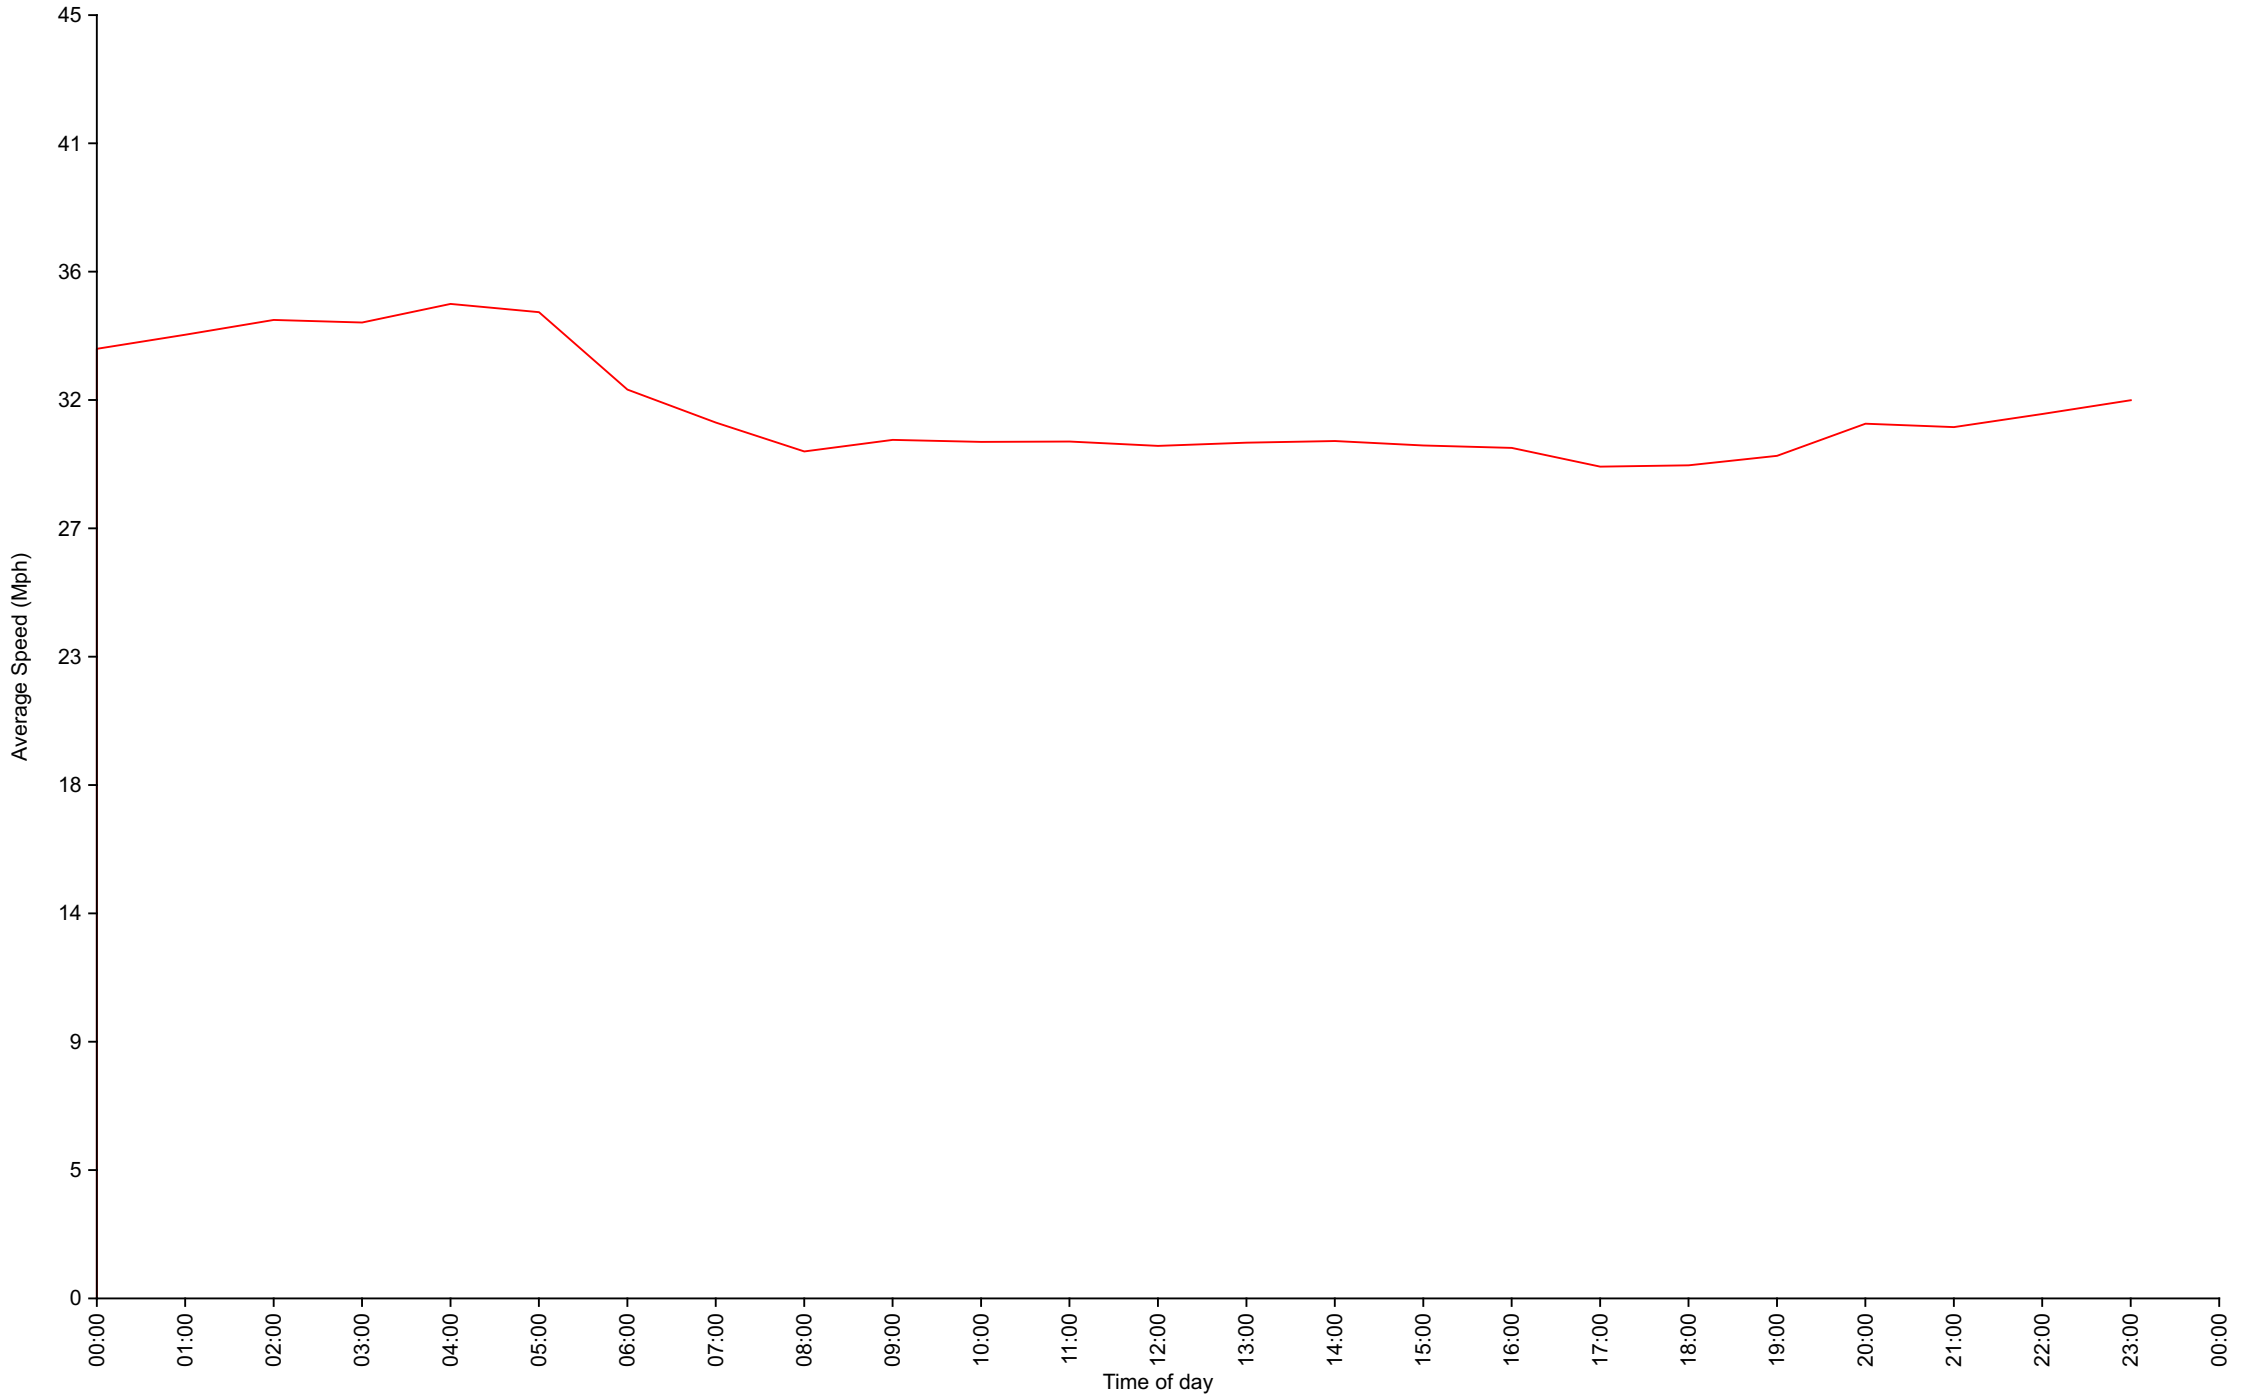

Time of day

Total Vehicles : 16700
 30th Percentile : 28.0 MPH
 50th Percentile : 29.3 MPH
 85th Percentile : 32.5 MPH
 95th Percentile : 35.2 MPH
 Average Speed : 30.1 MPH
 Highest Speed : 69.6 MPH
 Speed Limit: 30 Mph
 Total Over Speed Limit: 55.0 % (9177 / 16700)

Traffic Overview from Sun Nov 26 2023 to Sat Dec 2 2023
(60 Minute Resolution)

Cumulative Speed Distribution Curve

Traffic Overview from Sun Nov 26 2023 to Sat Dec 2 2023