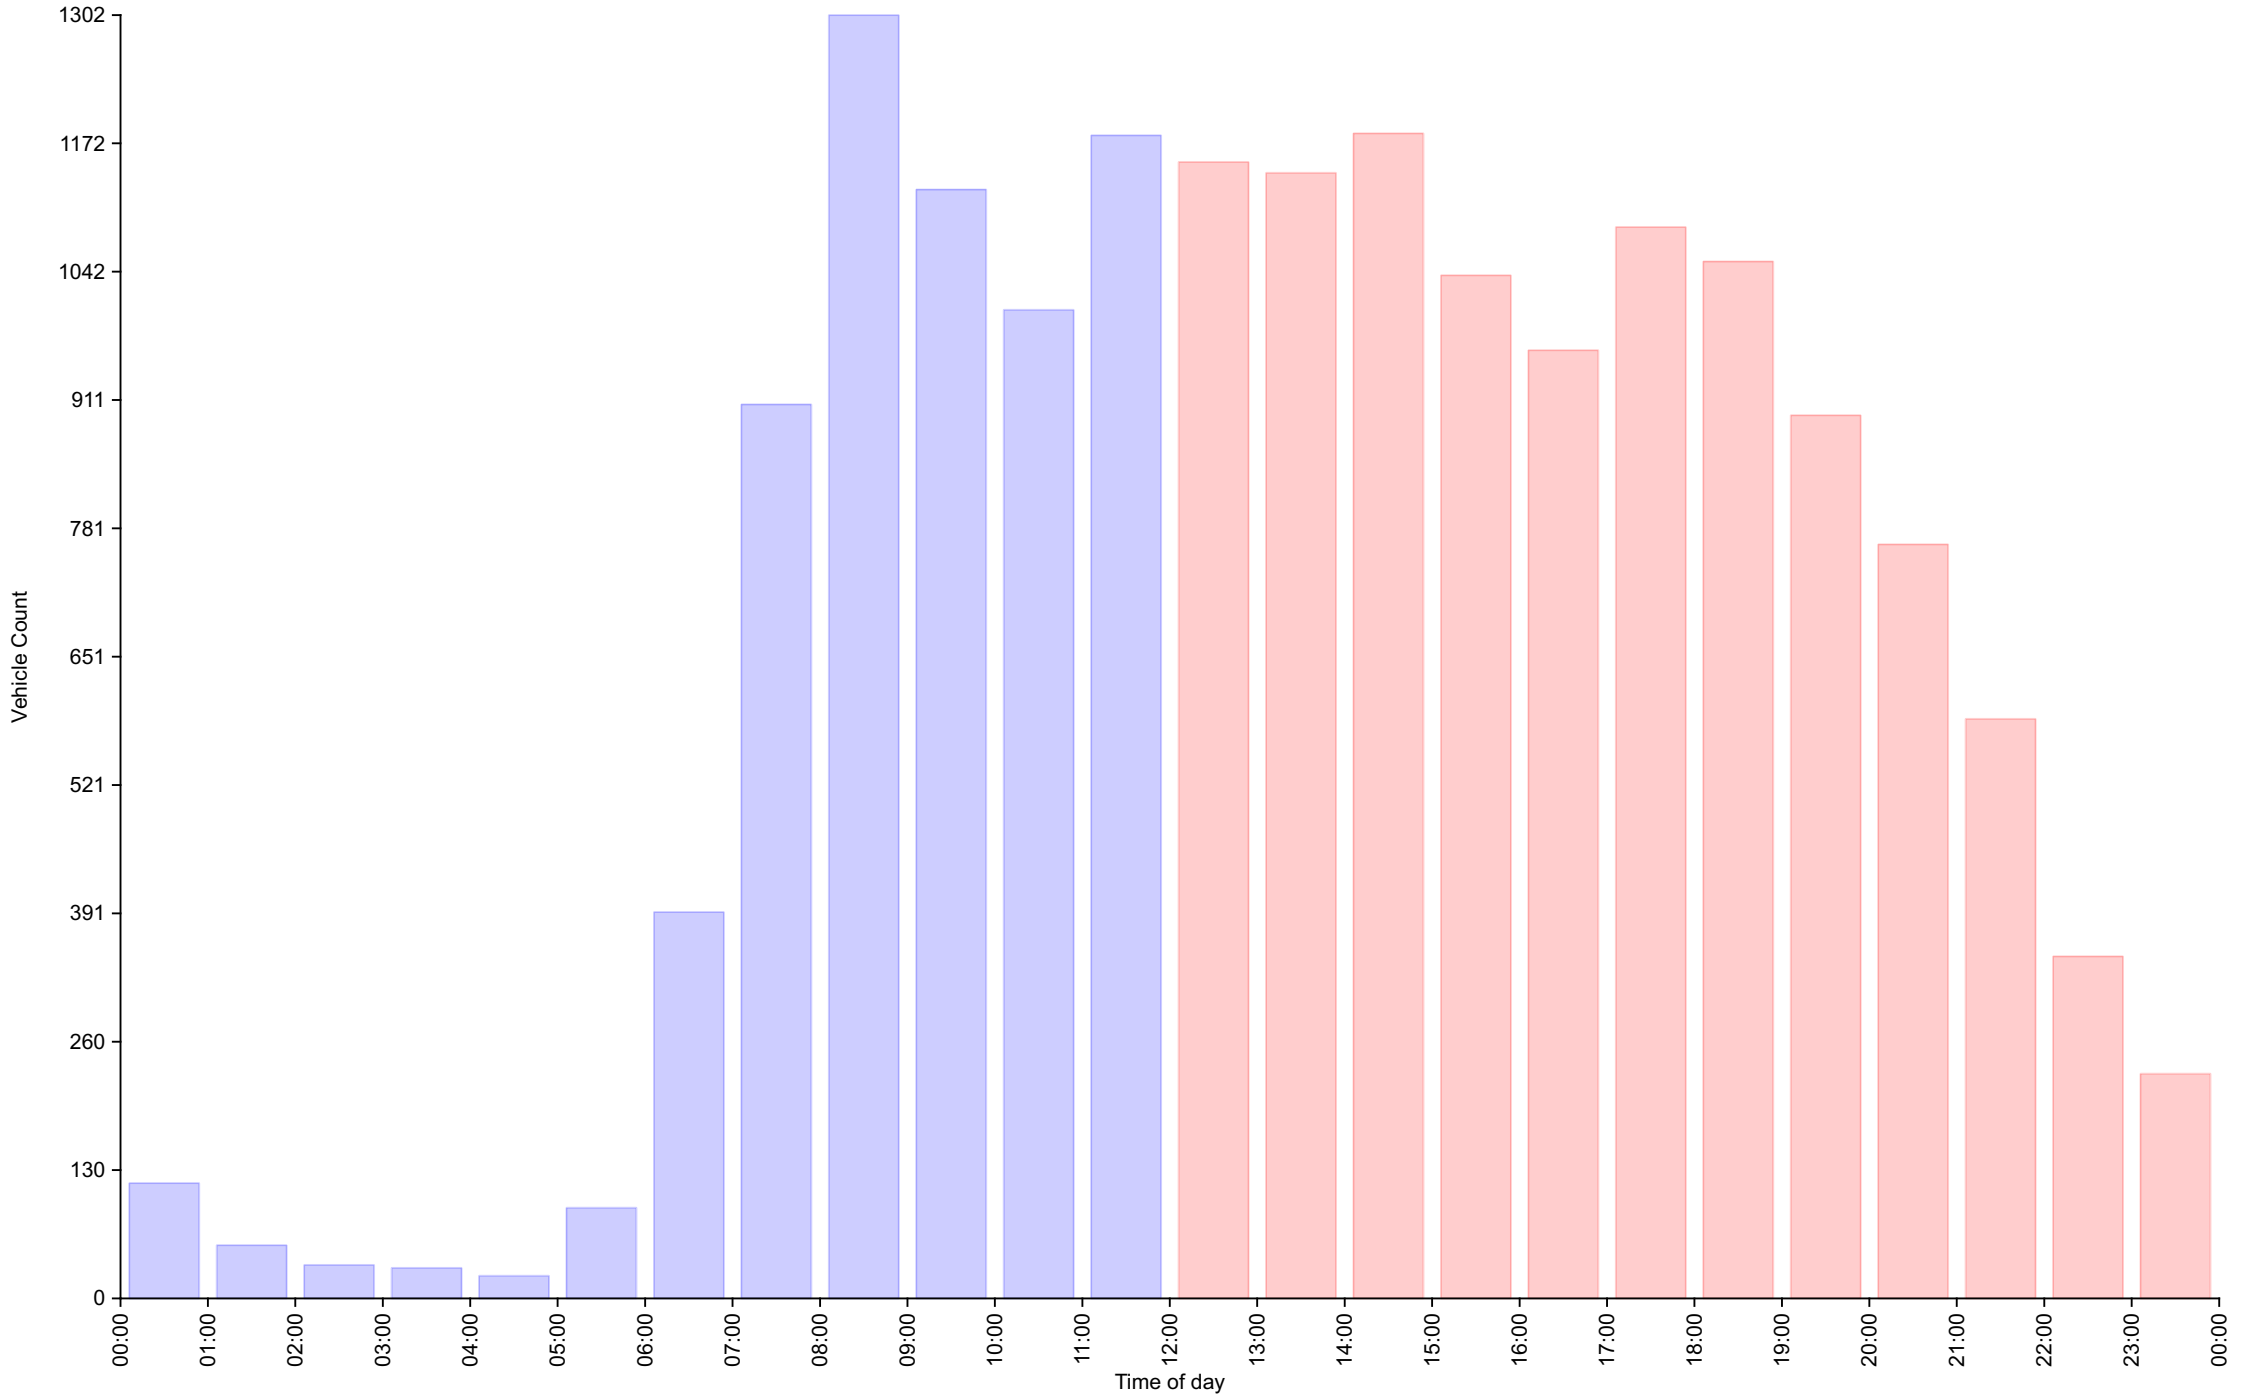

Traffic Report

Northover facing Texaco

Traffic Overview from Sun Nov 26 2023 to Sat Dec 2 2023

Vehicle Speed Classes (Mph)

	<15	15 20	20 25	25 30	30 35	35 40	40 45	45 50	50 55	55 60	60 65	65 70	>70	Total	85th Percentile
00:00	0	0	1	18	63	28	3	1	2	1	0	0	0	117	37.4
01:00	0	0	0	10	22	16	4	2	0	0	0	0	0	54	38.0
02:00	0	0	1	8	11	10	2	0	1	0	1	0	0	34	38.6
03:00	0	0	1	6	9	10	4	1	0	0	0	0	0	31	39.4
04:00	0	0	0	2	13	3	2	3	0	0	0	0	0	23	39.6
05:00	0	0	0	11	43	25	8	3	1	1	0	0	0	92	38.9
06:00	0	0	6	104	208	54	16	3	1	0	0	0	0	392	35.0
07:00	0	1	5	320	494	72	11	4	0	0	0	0	0	907	33.0
08:00	0	4	29	614	589	54	12	0	0	0	0	0	0	1302	32.0
09:00	0	5	29	426	591	65	9	0	0	0	0	0	0	1125	32.4
10:00	0	2	21	424	487	61	5	3	0	0	0	0	0	1003	32.4
11:00	0	2	31	472	598	64	12	1	0	0	0	0	0	1180	32.3
12:00	0	1	21	538	528	55	9	0	0	1	0	0	0	1153	32.0
13:00	0	0	21	501	554	56	8	1	1	0	0	0	0	1142	32.2
14:00	1	2	35	496	556	77	12	3	0	0	0	0	0	1182	32.6
15:00	0	0	28	471	473	55	10	1	0	0	0	0	0	1038	32.3
16:00	0	6	27	451	403	67	6	0	1	1	0	0	0	962	32.3
17:00	0	1	38	599	408	31	7	3	0	0	0	0	0	1087	31.2
18:00	0	2	52	536	419	34	7	2	0	0	0	0	0	1052	31.5
19:00	0	5	31	420	388	43	9	0	0	0	0	0	0	896	31.7
20:00	0	1	14	260	409	66	13	1	1	0	0	0	0	765	33.0
21:00	0	0	12	208	319	40	8	0	0	1	0	0	0	588	33.0
22:00	0	0	1	120	185	32	6	3	0	0	0	0	0	347	33.4
23:00	0	1	2	68	123	28	4	0	0	1	0	0	1	228	34.0
AM Total	0	14	124	2415	3128	462	88	21	5	2	1	0	0		
PM Total	1	19	282	4668	4765	584	99	14	3	4	0	0	1		
Total	1	33	406	7083	7893	1046	187	35	8	6	1	0	1		
Percent	0.01%	0.20%	2.43%	42.41%	47.26%	6.26%	1.12%	0.21%	0.05%	0.04%	0.01%	0.00%	0.01%		

Time of day

Total Vehicles : 16700
30th Percentile : 28.0 MPH
50th Percentile : 29.3 MPH
85th Percentile : 32.5 MPH
95th Percentile : 35.2 MPH
Average Speed : 30.1 MPH
Highest Speed : 69.6 MPH
Speed Limit: 30 Mph
Total Over Speed Limit: 55.0 % (9177 / 16700)

Vehicle Counts By Hour

Traffic Overview from Sun Nov 26 2023 to Sat Dec 2 2023
(60 Minute Resolution)