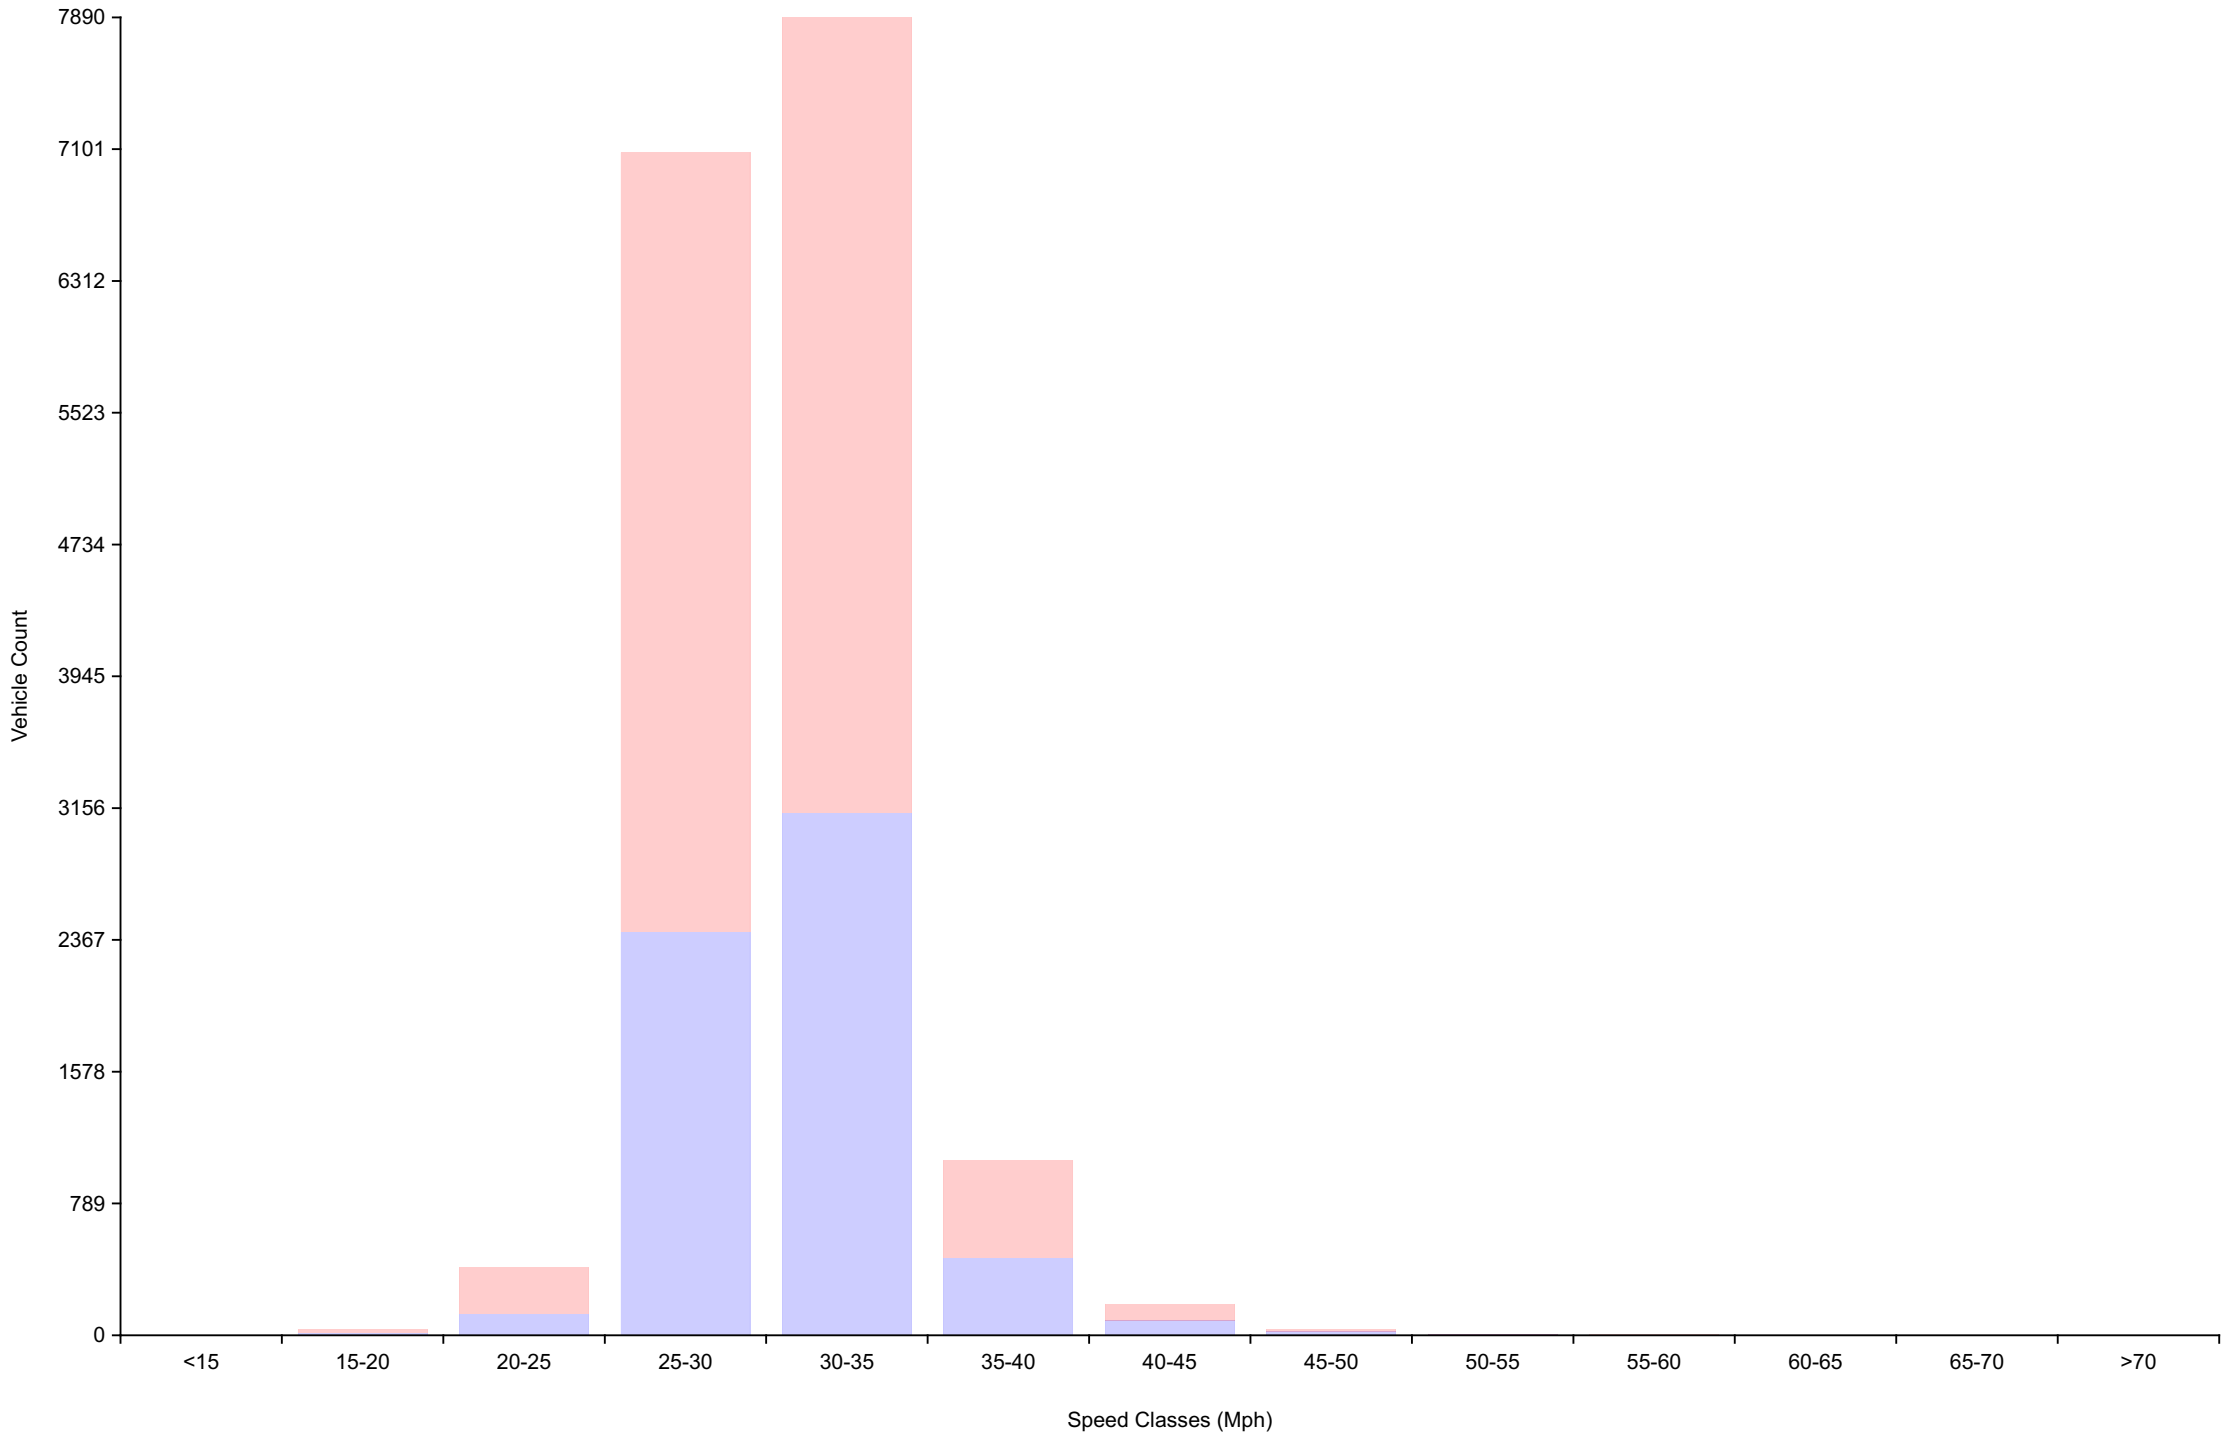

Vehicle Counts By Speed Class

Traffic Overview from Sun Nov 26 2023 to Sat Dec 2 2023