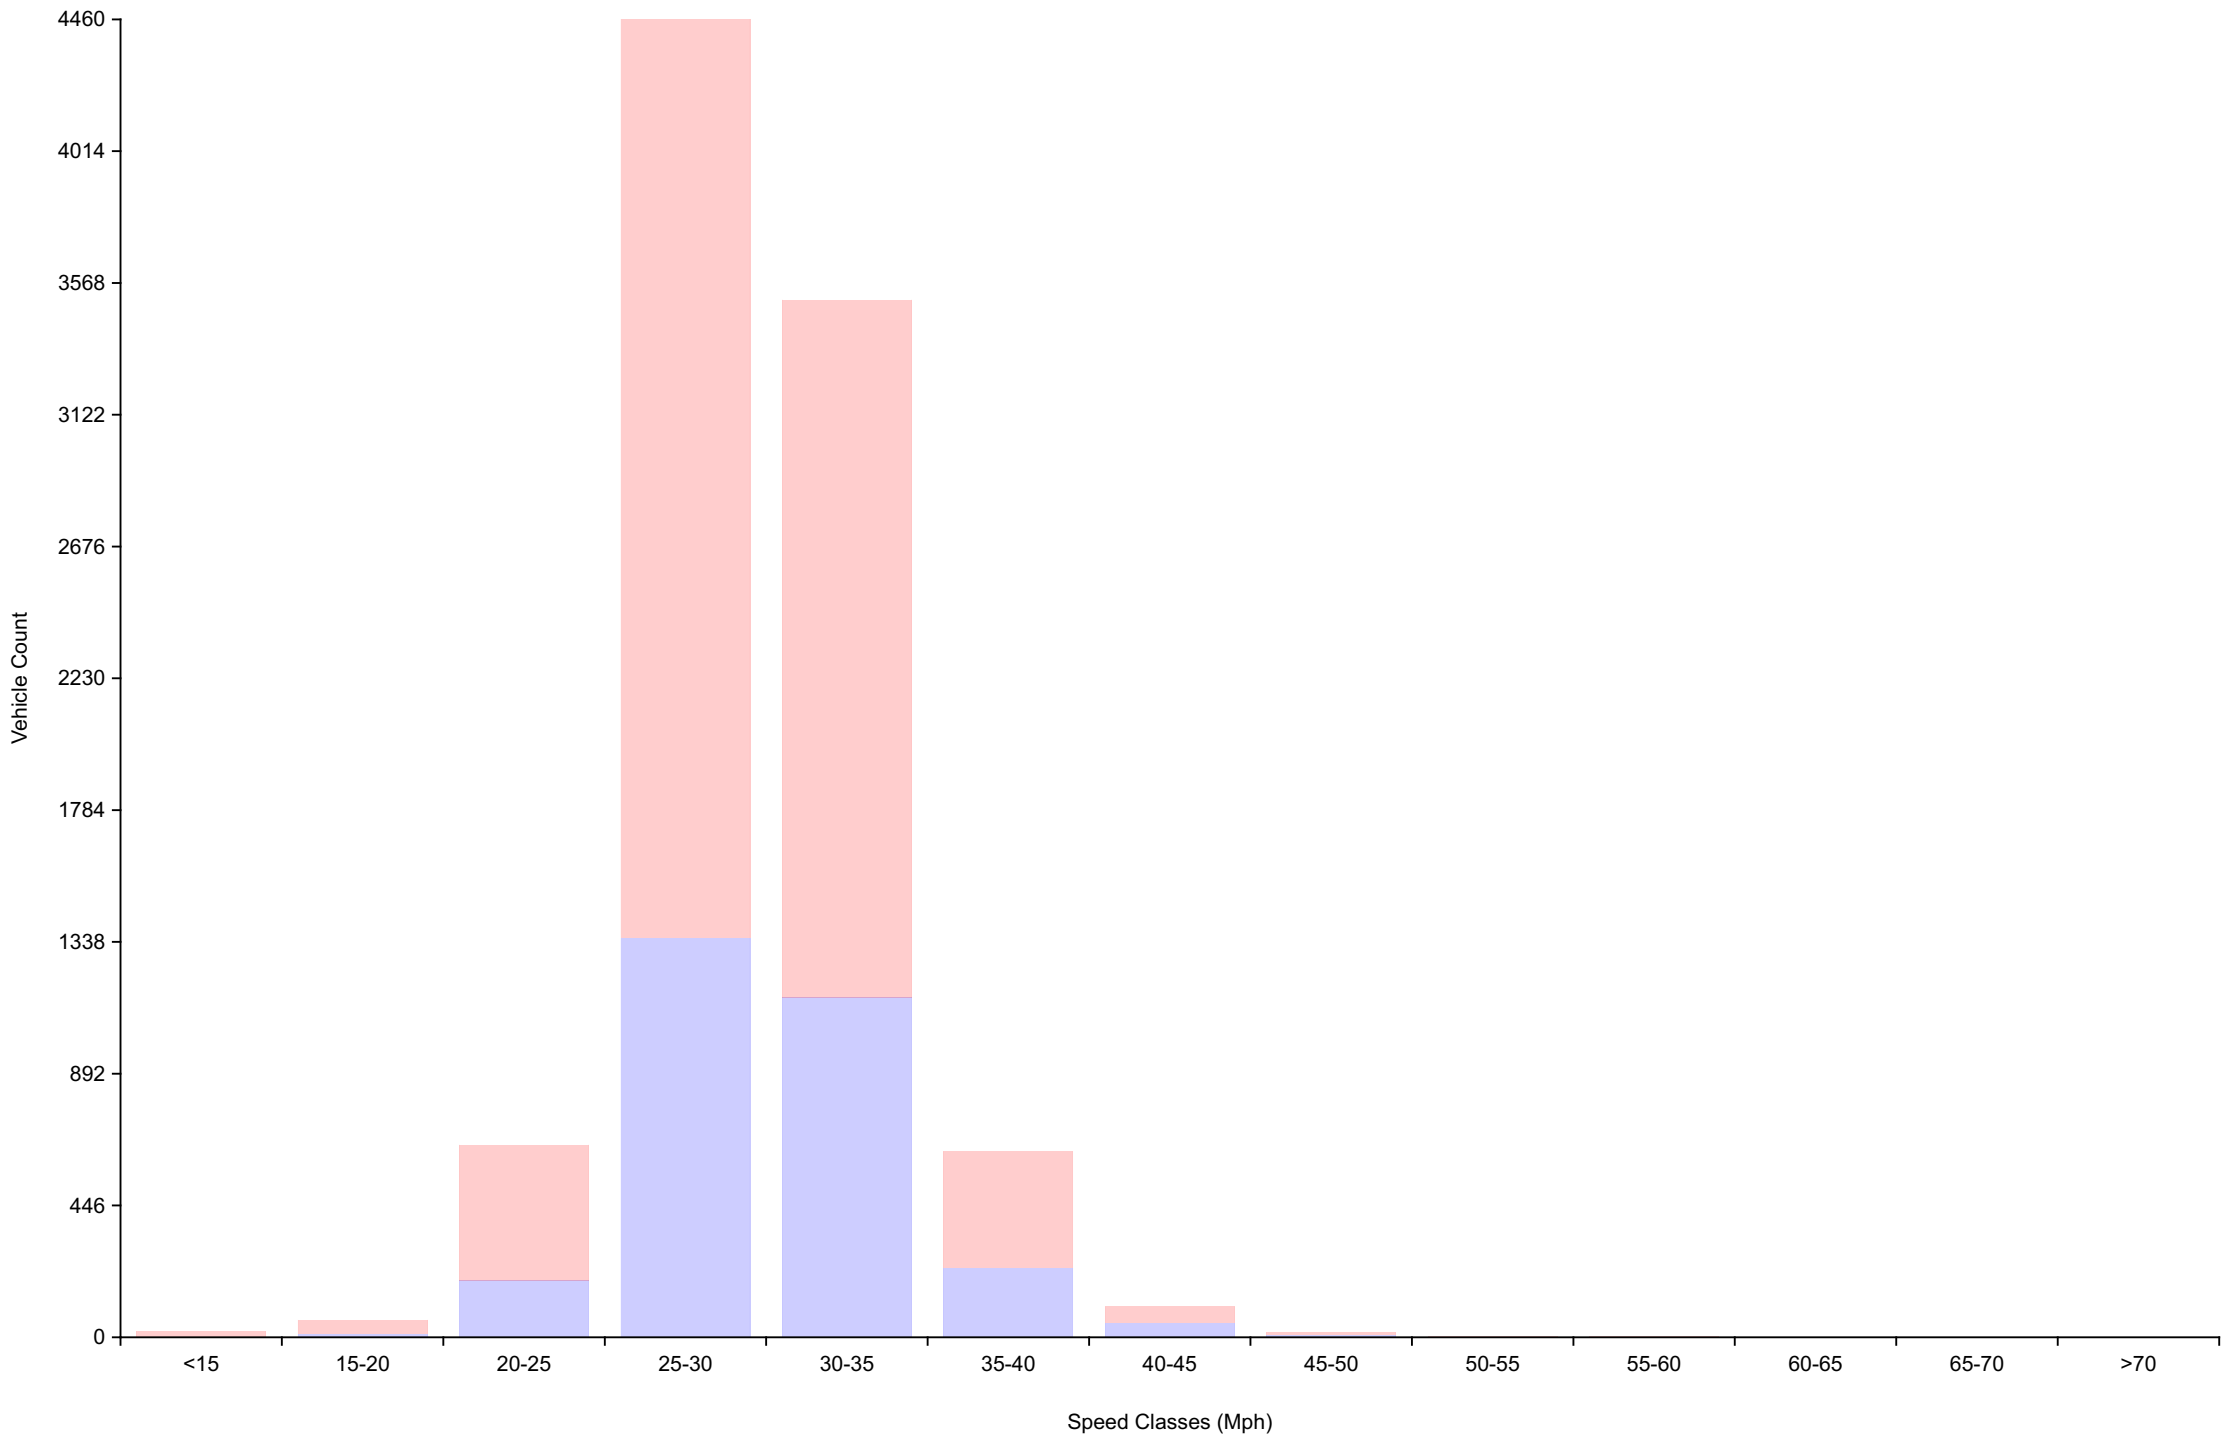

Vehicle Counts By Speed Class

Traffic Overview from Sun Nov 19 2023 to Sat Nov 25 2023