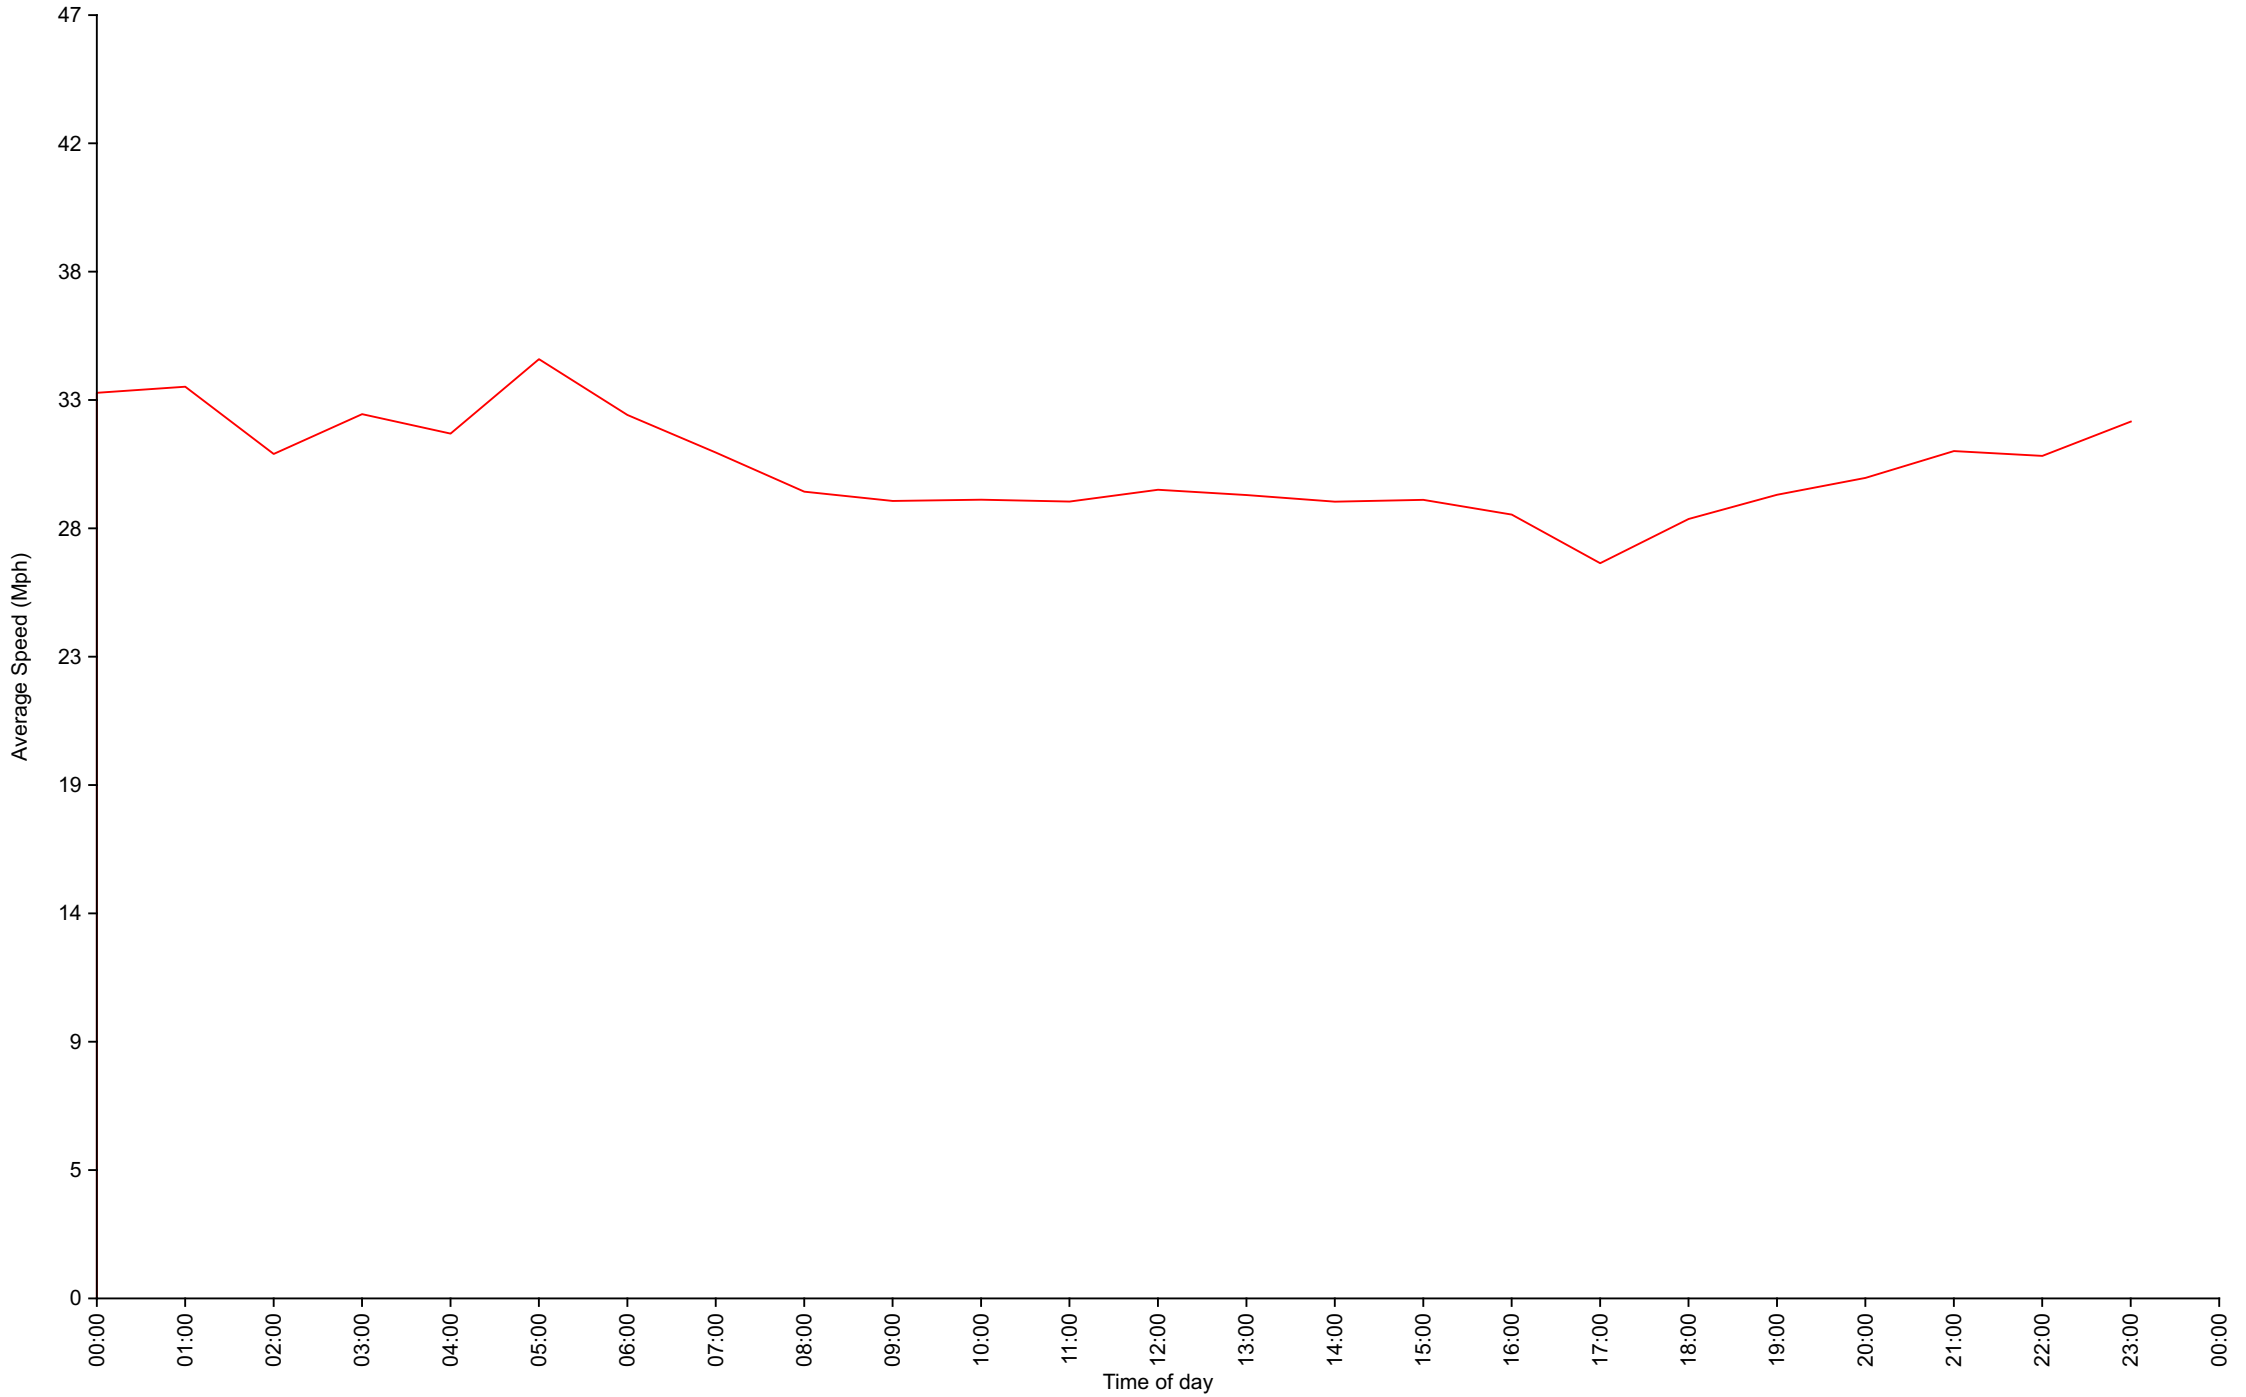

Traffic Report

Northover facing roundabout
Traffic Overview from Sun Nov 19 2023 to Sat Nov 25 2023
Vehicle Speed Classes (Mph)

	<15	15 20	20 25	25 30	30 35	35 40	40 45	45 50	50 55	55 60	60 65	65 70	>70	Total	85th Percentile
00:00	0	0	0	5	22	9	2	1	0	0	0	0	0	39	36.6
01:00	0	0	0	3	10	2	3	0	0	0	0	0	0	18	38.3
02:00	0	0	0	9	6	4	0	0	0	0	0	0	0	19	35.1
03:00	0	0	1	4	1	1	1	1	0	0	0	0	0	9	38.9
04:00	0	0	0	3	5	2	0	0	0	0	0	0	0	10	34.5
05:00	0	0	0	6	7	7	4	0	0	0	0	0	0	24	39.8
06:00	0	0	1	30	51	23	6	0	0	0	0	0	0	111	36.4
07:00	0	0	6	113	134	37	6	1	0	0	0	0	0	297	34.0
08:00	1	3	33	186	164	25	7	1	0	0	0	0	0	420	32.6
09:00	0	3	54	275	241	32	6	1	0	0	0	0	0	612	32.2
10:00	0	0	57	341	234	45	7	1	0	0	0	0	0	685	32.1
11:00	0	5	40	378	277	47	6	0	0	0	0	0	0	753	31.9
12:00	0	3	47	405	338	56	4	1	0	2	0	0	0	856	32.4
13:00	0	0	61	391	354	39	8	2	0	0	0	0	0	855	32.1
14:00	0	2	46	348	291	33	2	0	0	0	0	0	0	722	31.8
15:00	0	4	45	393	270	55	5	0	1	0	0	0	0	773	31.9
16:00	2	2	79	428	266	45	3	2	0	0	0	0	0	827	31.5
17:00	15	32	93	298	138	20	1	1	0	0	0	0	0	598	30.6
18:00	2	4	49	293	175	27	1	0	0	0	0	0	0	551	31.6
19:00	0	1	14	232	176	25	3	0	0	0	0	0	0	451	31.9
20:00	0	0	10	136	123	18	9	0	0	0	0	0	0	296	32.6
21:00	0	0	6	92	97	36	8	0	1	0	0	0	0	240	35.1
22:00	0	0	8	76	86	25	6	3	0	0	0	0	0	204	34.4
23:00	0	0	3	24	53	16	5	1	1	0	0	0	0	103	35.5
AM Total	1	11	192	1353	1152	234	48	6	0	0	0	0	0		
PM Total	19	48	461	3116	2367	395	55	10	3	2	0	0	0		
Total	20	59	653	4469	3519	629	103	16	3	2	0	0	0		
Percent	0.21%	0.62%	6.89%	47.18%	37.15%	6.64%	1.09%	0.17%	0.03%	0.02%	0.00%	0.00%	0.00%		

Time of day

Total Vehicles : 9473
 30th Percentile : 27.1 MPH
 50th Percentile : 28.6 MPH
 85th Percentile : 32.3 MPH
 95th Percentile : 35.4 MPH
 Average Speed : 29.3 MPH
 Highest Speed : 59.1 MPH
 Speed Limit: 30 Mph
 Total Over Speed Limit: 45.1 % (4272 / 9473)

Traffic Overview from Sun Nov 19 2023 to Sat Nov 25 2023
(60 Minute Resolution)

Cumulative Speed Distribution Curve

Traffic Overview from Sun Nov 19 2023 to Sat Nov 25 2023