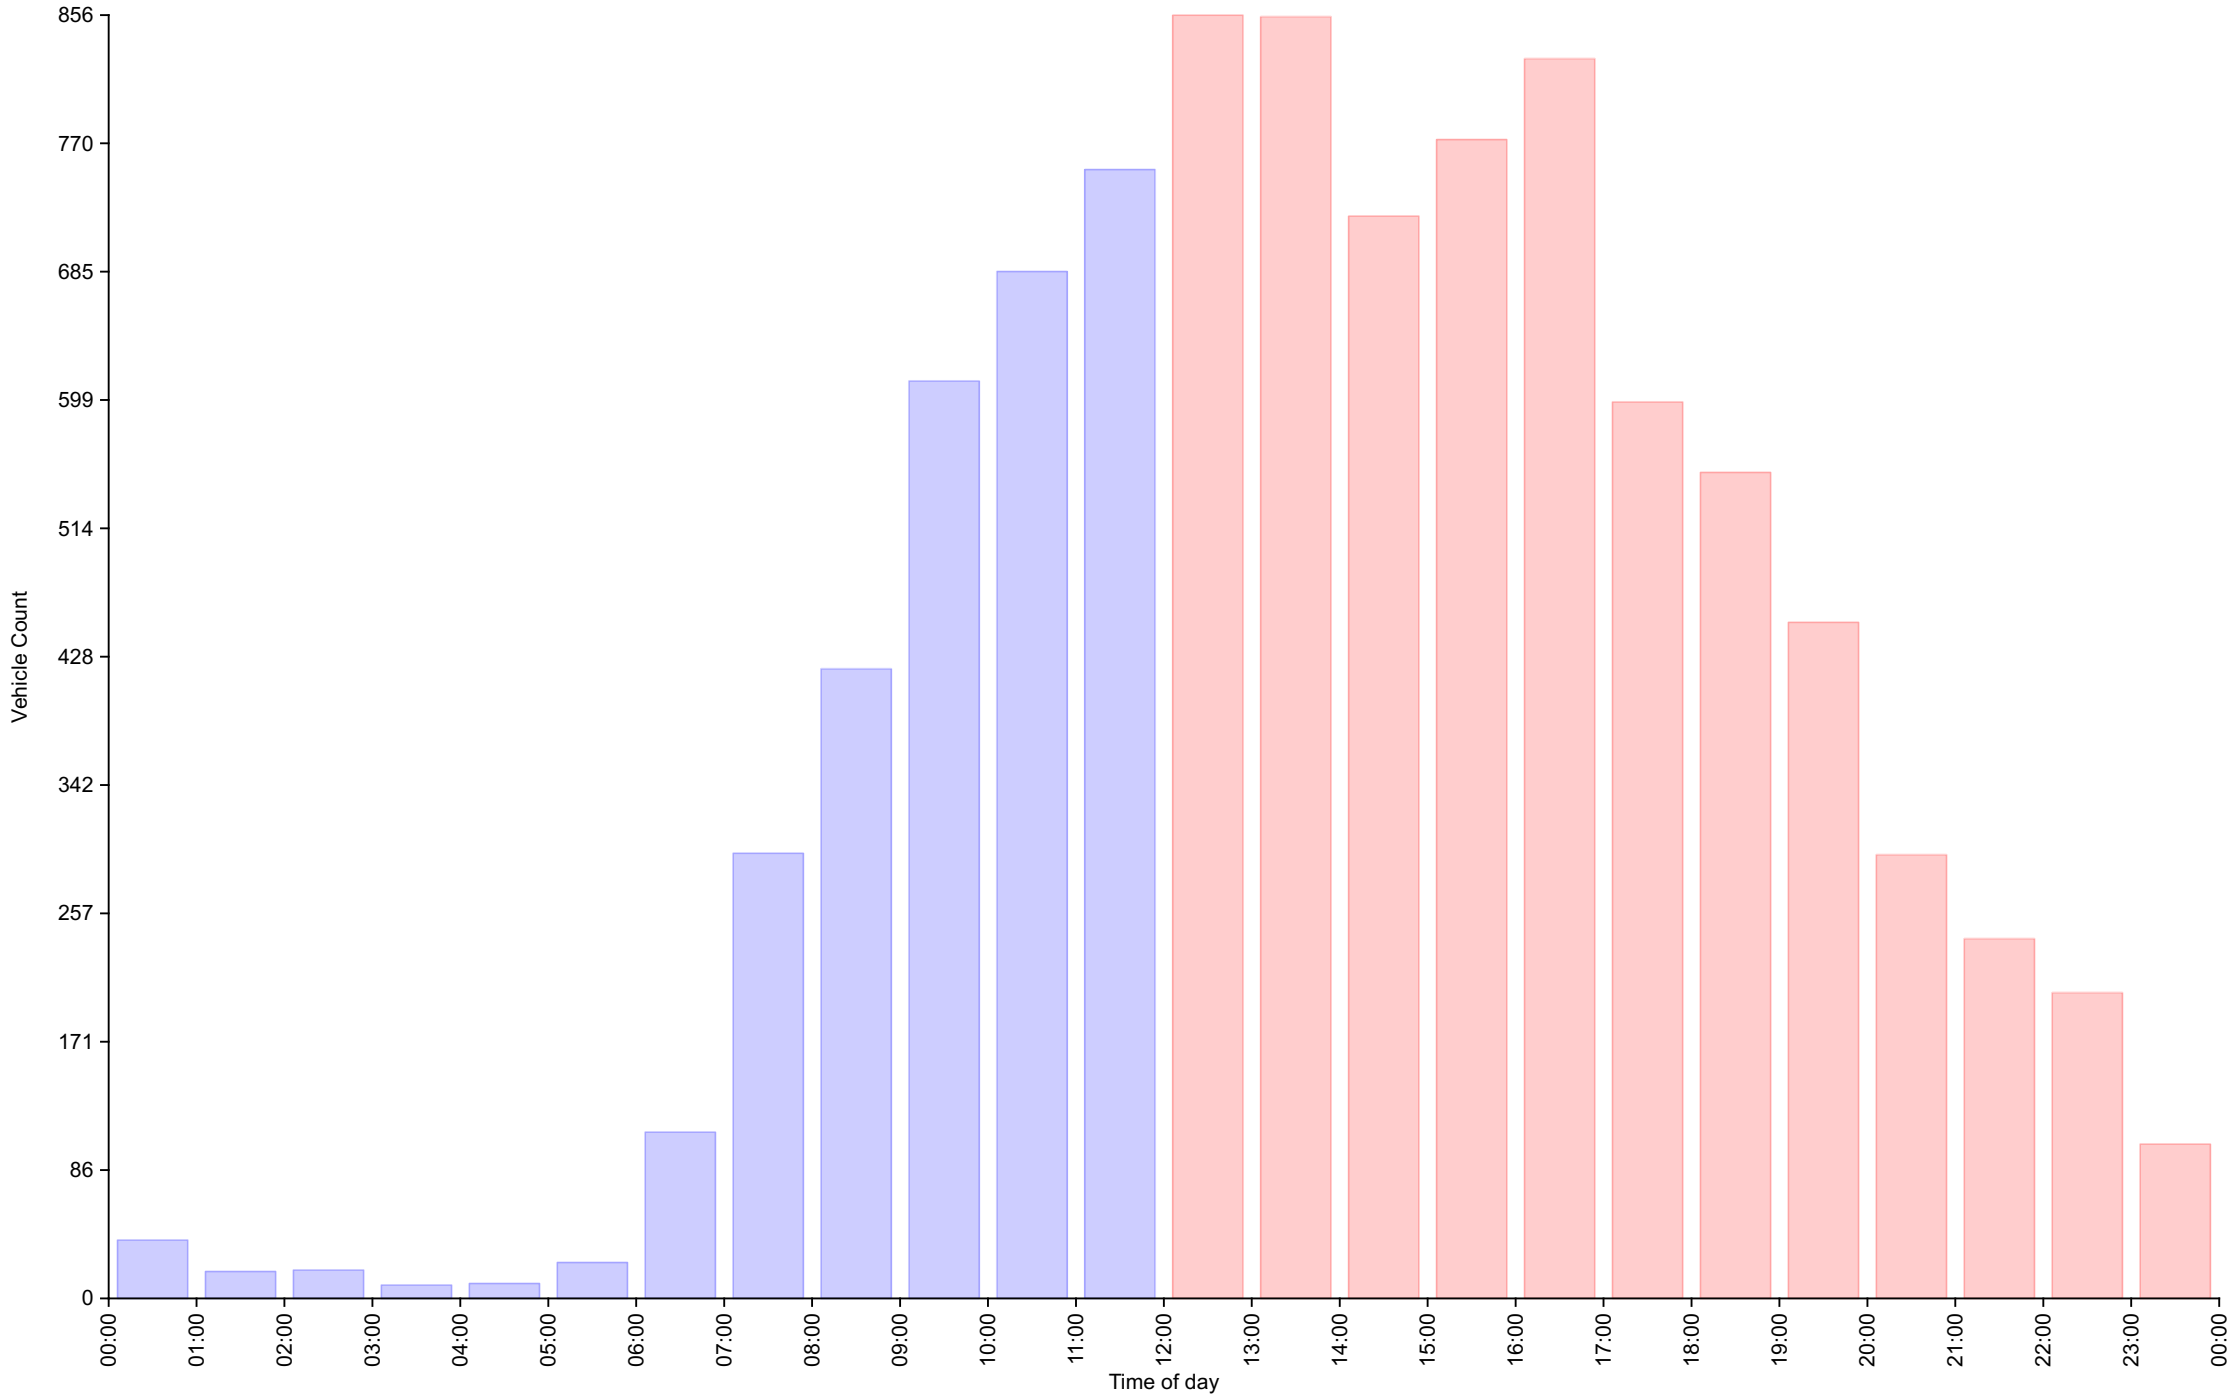

Traffic Report

Northover facing roundabout
Traffic Overview from Sun Nov 19 2023 to Sat Nov 25 2023
Vehicle Speed Classes (Mph)

	<15	15 20	20 25	25 30	30 35	35 40	40 45	45 50	50 55	55 60	60 65	65 70	>70	Total	85th Percentile
00:00	0	0	0	5	22	9	2	1	0	0	0	0	0	39	36.6
01:00	0	0	0	3	10	2	3	0	0	0	0	0	0	18	38.3
02:00	0	0	0	9	6	4	0	0	0	0	0	0	0	19	35.1
03:00	0	0	1	4	1	1	1	1	0	0	0	0	0	9	38.9
04:00	0	0	0	3	5	2	0	0	0	0	0	0	0	10	34.5
05:00	0	0	0	6	7	7	4	0	0	0	0	0	0	24	39.8
06:00	0	0	1	30	51	23	6	0	0	0	0	0	0	111	36.4
07:00	0	0	6	113	134	37	6	1	0	0	0	0	0	297	34.0
08:00	1	3	33	186	164	25	7	1	0	0	0	0	0	420	32.6
09:00	0	3	54	275	241	32	6	1	0	0	0	0	0	612	32.2
10:00	0	0	57	341	234	45	7	1	0	0	0	0	0	685	32.1
11:00	0	5	40	378	277	47	6	0	0	0	0	0	0	753	31.9
12:00	0	3	47	405	338	56	4	1	0	2	0	0	0	856	32.4
13:00	0	0	61	391	354	39	8	2	0	0	0	0	0	855	32.1
14:00	0	2	46	348	291	33	2	0	0	0	0	0	0	722	31.8
15:00	0	4	45	393	270	55	5	0	1	0	0	0	0	773	31.9
16:00	2	2	79	428	266	45	3	2	0	0	0	0	0	827	31.5
17:00	15	32	93	298	138	20	1	1	0	0	0	0	0	598	30.6
18:00	2	4	49	293	175	27	1	0	0	0	0	0	0	551	31.6
19:00	0	1	14	232	176	25	3	0	0	0	0	0	0	451	31.9
20:00	0	0	10	136	123	18	9	0	0	0	0	0	0	296	32.6
21:00	0	0	6	92	97	36	8	0	1	0	0	0	0	240	35.1
22:00	0	0	8	76	86	25	6	3	0	0	0	0	0	204	34.4
23:00	0	0	3	24	53	16	5	1	1	0	0	0	0	103	35.5
AM Total	1	11	192	1353	1152	234	48	6	0	0	0	0	0		
PM Total	19	48	461	3116	2367	395	55	10	3	2	0	0	0		
Total	20	59	653	4469	3519	629	103	16	3	2	0	0	0		
Percent	0.21%	0.62%	6.89%	47.18%	37.15%	6.64%	1.09%	0.17%	0.03%	0.02%	0.00%	0.00%	0.00%		

Time of day

Total Vehicles : 9473
30th Percentile : 27.1 MPH
50th Percentile : 28.6 MPH
85th Percentile : 32.3 MPH
95th Percentile : 35.4 MPH
Average Speed : 29.3 MPH
Highest Speed : 59.1 MPH
Speed Limit: 30 Mph
Total Over Speed Limit: 45.1 % (4272 / 9473)

Vehicle Counts By Hour

Traffic Overview from Sun Nov 19 2023 to Sat Nov 25 2023
(60 Minute Resolution)