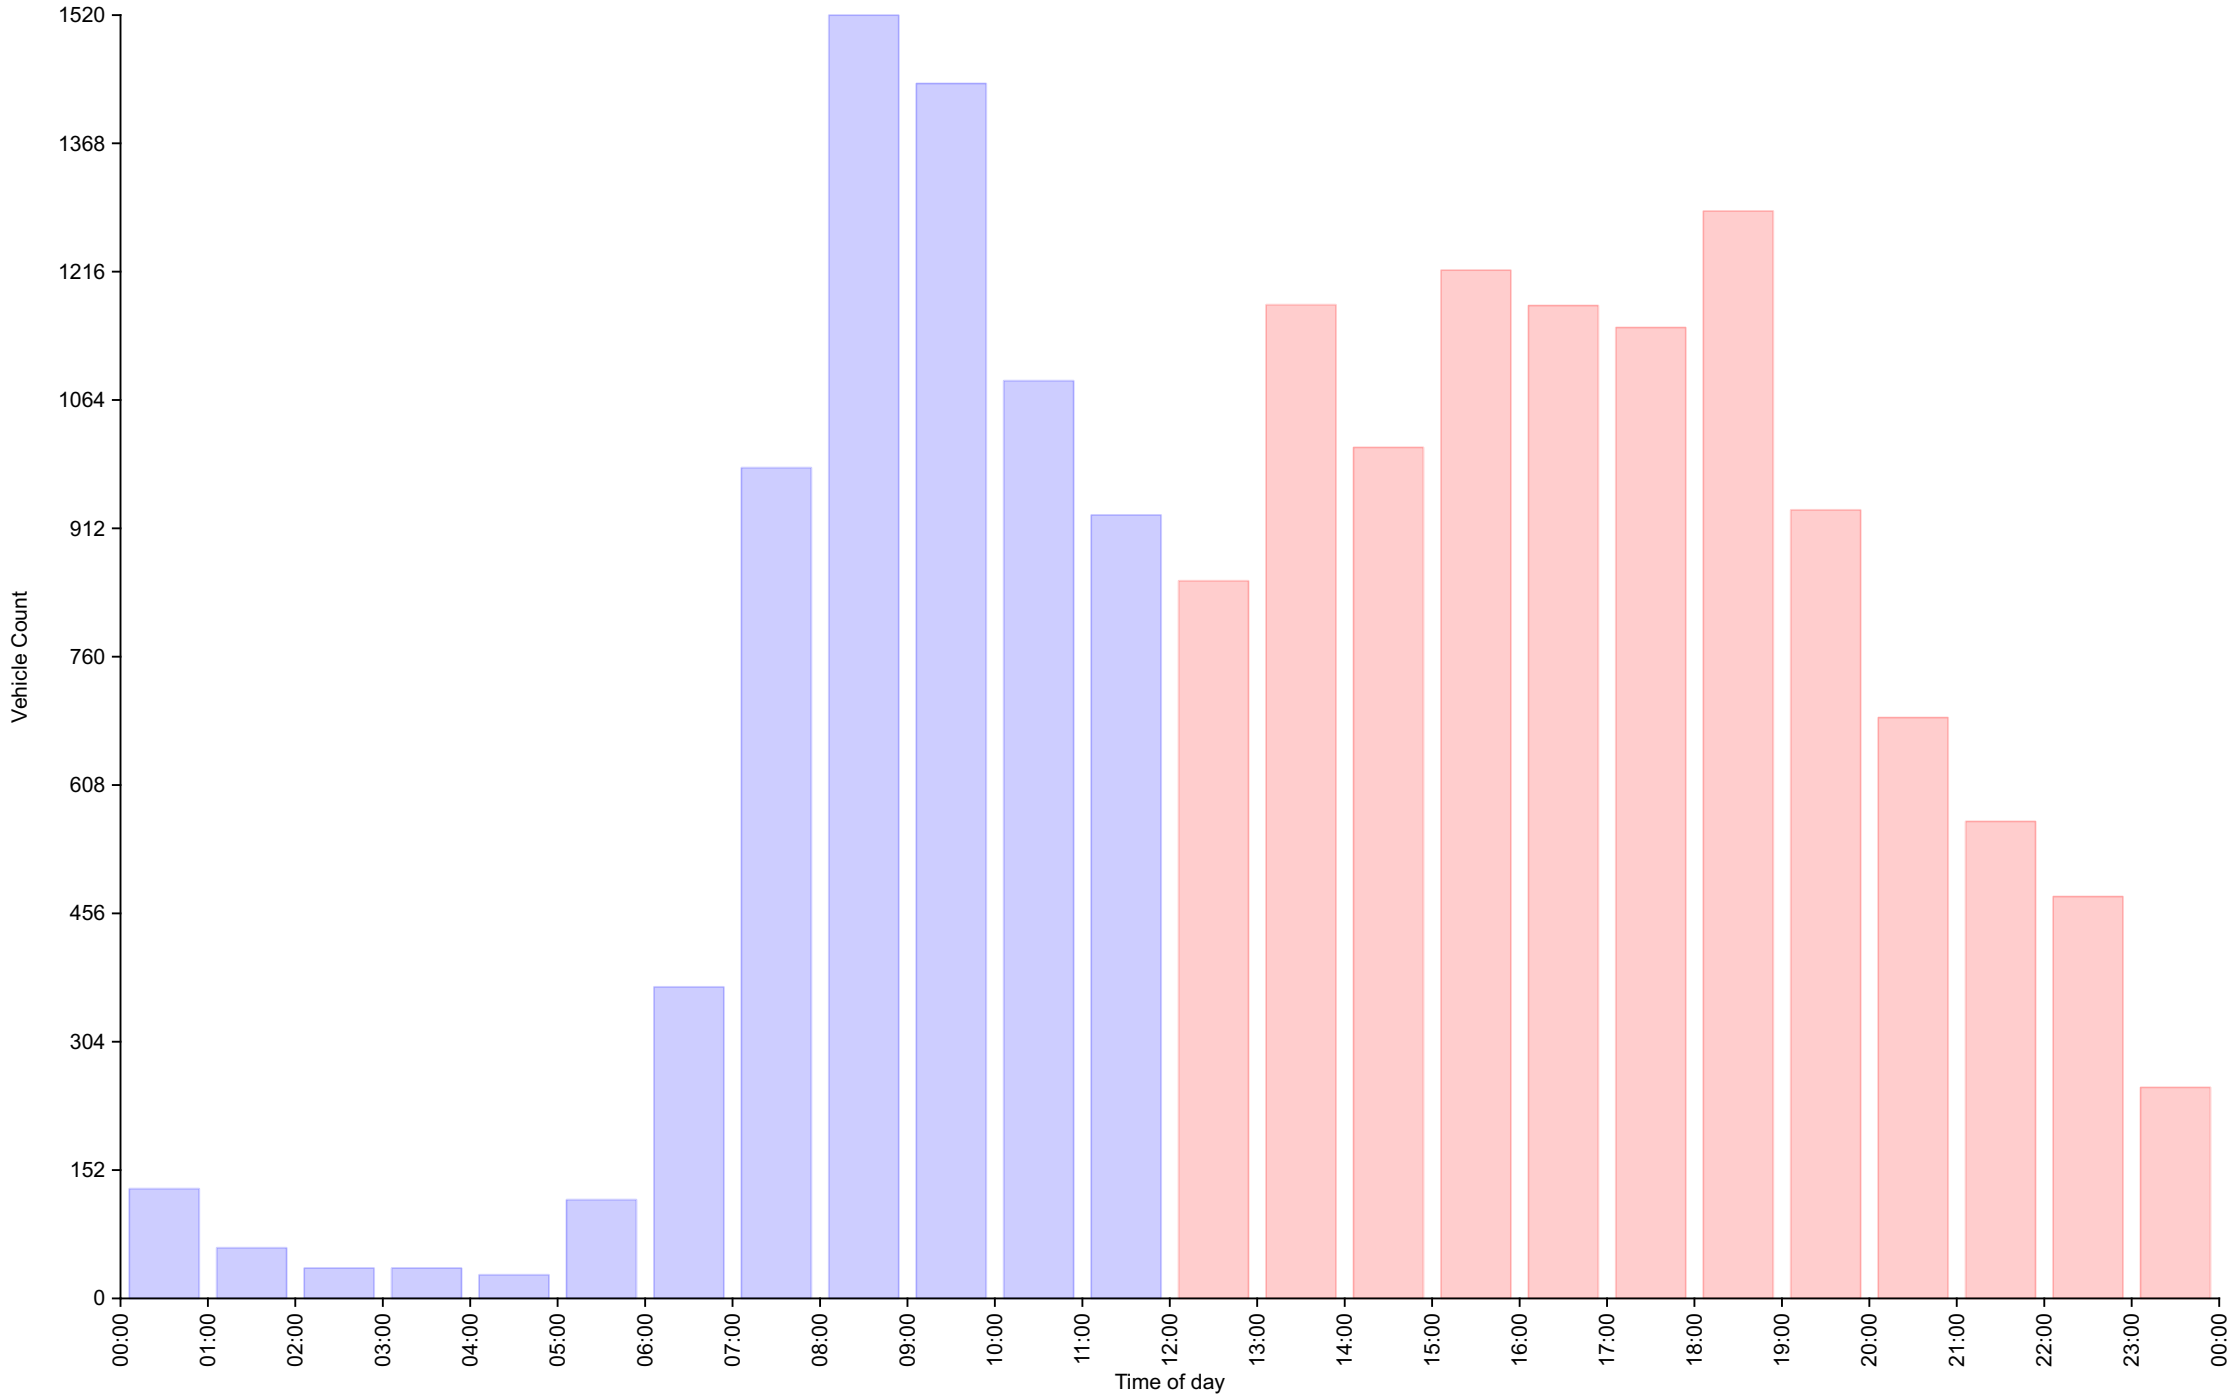

Traffic Report

Northover facing Texaco

Traffic Overview from Sun Nov 12 2023 to Sat Nov 18 2023

Vehicle Speed Classes (Mph)

	<15	15 20	20 25	25 30	30 35	35 40	40 45	45 50	50 55	55 60	60 65	65 70	>70	Total	85th Percentile
00:00	0	0	0	23	66	21	15	3	1	1	0	0	0	130	39.1
01:00	0	0	0	6	30	13	6	2	3	0	0	0	0	60	39.0
02:00	0	0	0	1	14	17	2	2	0	0	0	0	0	36	37.9
03:00	0	0	1	7	11	11	2	2	0	0	1	0	1	36	39.8
04:00	0	0	0	2	16	5	2	3	0	0	0	0	0	28	39.8
05:00	0	0	1	13	62	23	7	6	2	3	0	0	0	117	39.1
06:00	0	0	2	68	209	67	19	4	0	0	0	0	0	369	36.4
07:00	0	3	18	306	573	73	9	1	1	0	0	0	0	984	32.8
08:00	0	3	37	650	752	66	9	2	1	0	0	0	0	1520	32.0
09:00	0	2	42	553	748	80	11	3	0	0	0	0	0	1439	32.4
10:00	0	2	21	451	536	64	11	1	0	1	0	0	0	1087	32.3
11:00	0	1	20	402	445	53	5	2	0	0	0	0	0	928	32.4
12:00	0	1	14	318	469	43	3	2	0	0	0	0	0	850	32.5
13:00	0	2	24	503	573	66	6	2	1	0	0	0	0	1177	32.3
14:00	0	3	26	410	497	63	9	0	0	0	0	0	0	1008	32.5
15:00	0	0	26	551	570	61	8	2	0	0	0	0	0	1218	31.9
16:00	0	3	34	489	577	64	8	1	0	0	0	0	0	1176	32.2
17:00	0	3	47	551	496	46	6	1	0	0	0	0	0	1150	31.8
18:00	0	1	37	652	529	53	12	3	0	0	1	0	0	1288	31.8
19:00	0	1	17	376	474	59	7	0	0	0	0	0	0	934	32.7
20:00	0	0	11	252	367	51	6	1	0	0	0	0	0	688	32.9
21:00	0	0	5	160	319	65	12	3	1	0	0	0	0	565	33.9
22:00	0	0	5	134	258	59	16	3	0	0	1	0	0	476	34.4
23:00	0	0	0	53	134	48	9	5	1	0	0	0	0	250	35.7
AM Total	0	11	142	2482	3462	493	98	31	8	5	1	0	1		
PM Total	0	14	246	4449	5263	678	102	23	3	0	2	0	0		
Total	0	25	388	6931	8725	1171	200	54	11	5	3	0	1		
Percent	0.00%	0.14%	2.22%	39.57%	49.82%	6.69%	1.14%	0.31%	0.06%	0.03%	0.02%	0.00%	0.01%		

Time of day

Total Vehicles : 17514
30th Percentile : 28.2 MPH
50th Percentile : 29.5 MPH
85th Percentile : 32.7 MPH
95th Percentile : 35.4 MPH
Average Speed : 30.3 MPH
Highest Speed : 79.8 MPH
Speed Limit: 30 Mph
Total Over Speed Limit: 58.1 % (10170 / 17514)

Vehicle Counts By Hour

Traffic Overview from Sun Nov 12 2023 to Sat Nov 18 2023
(60 Minute Resolution)