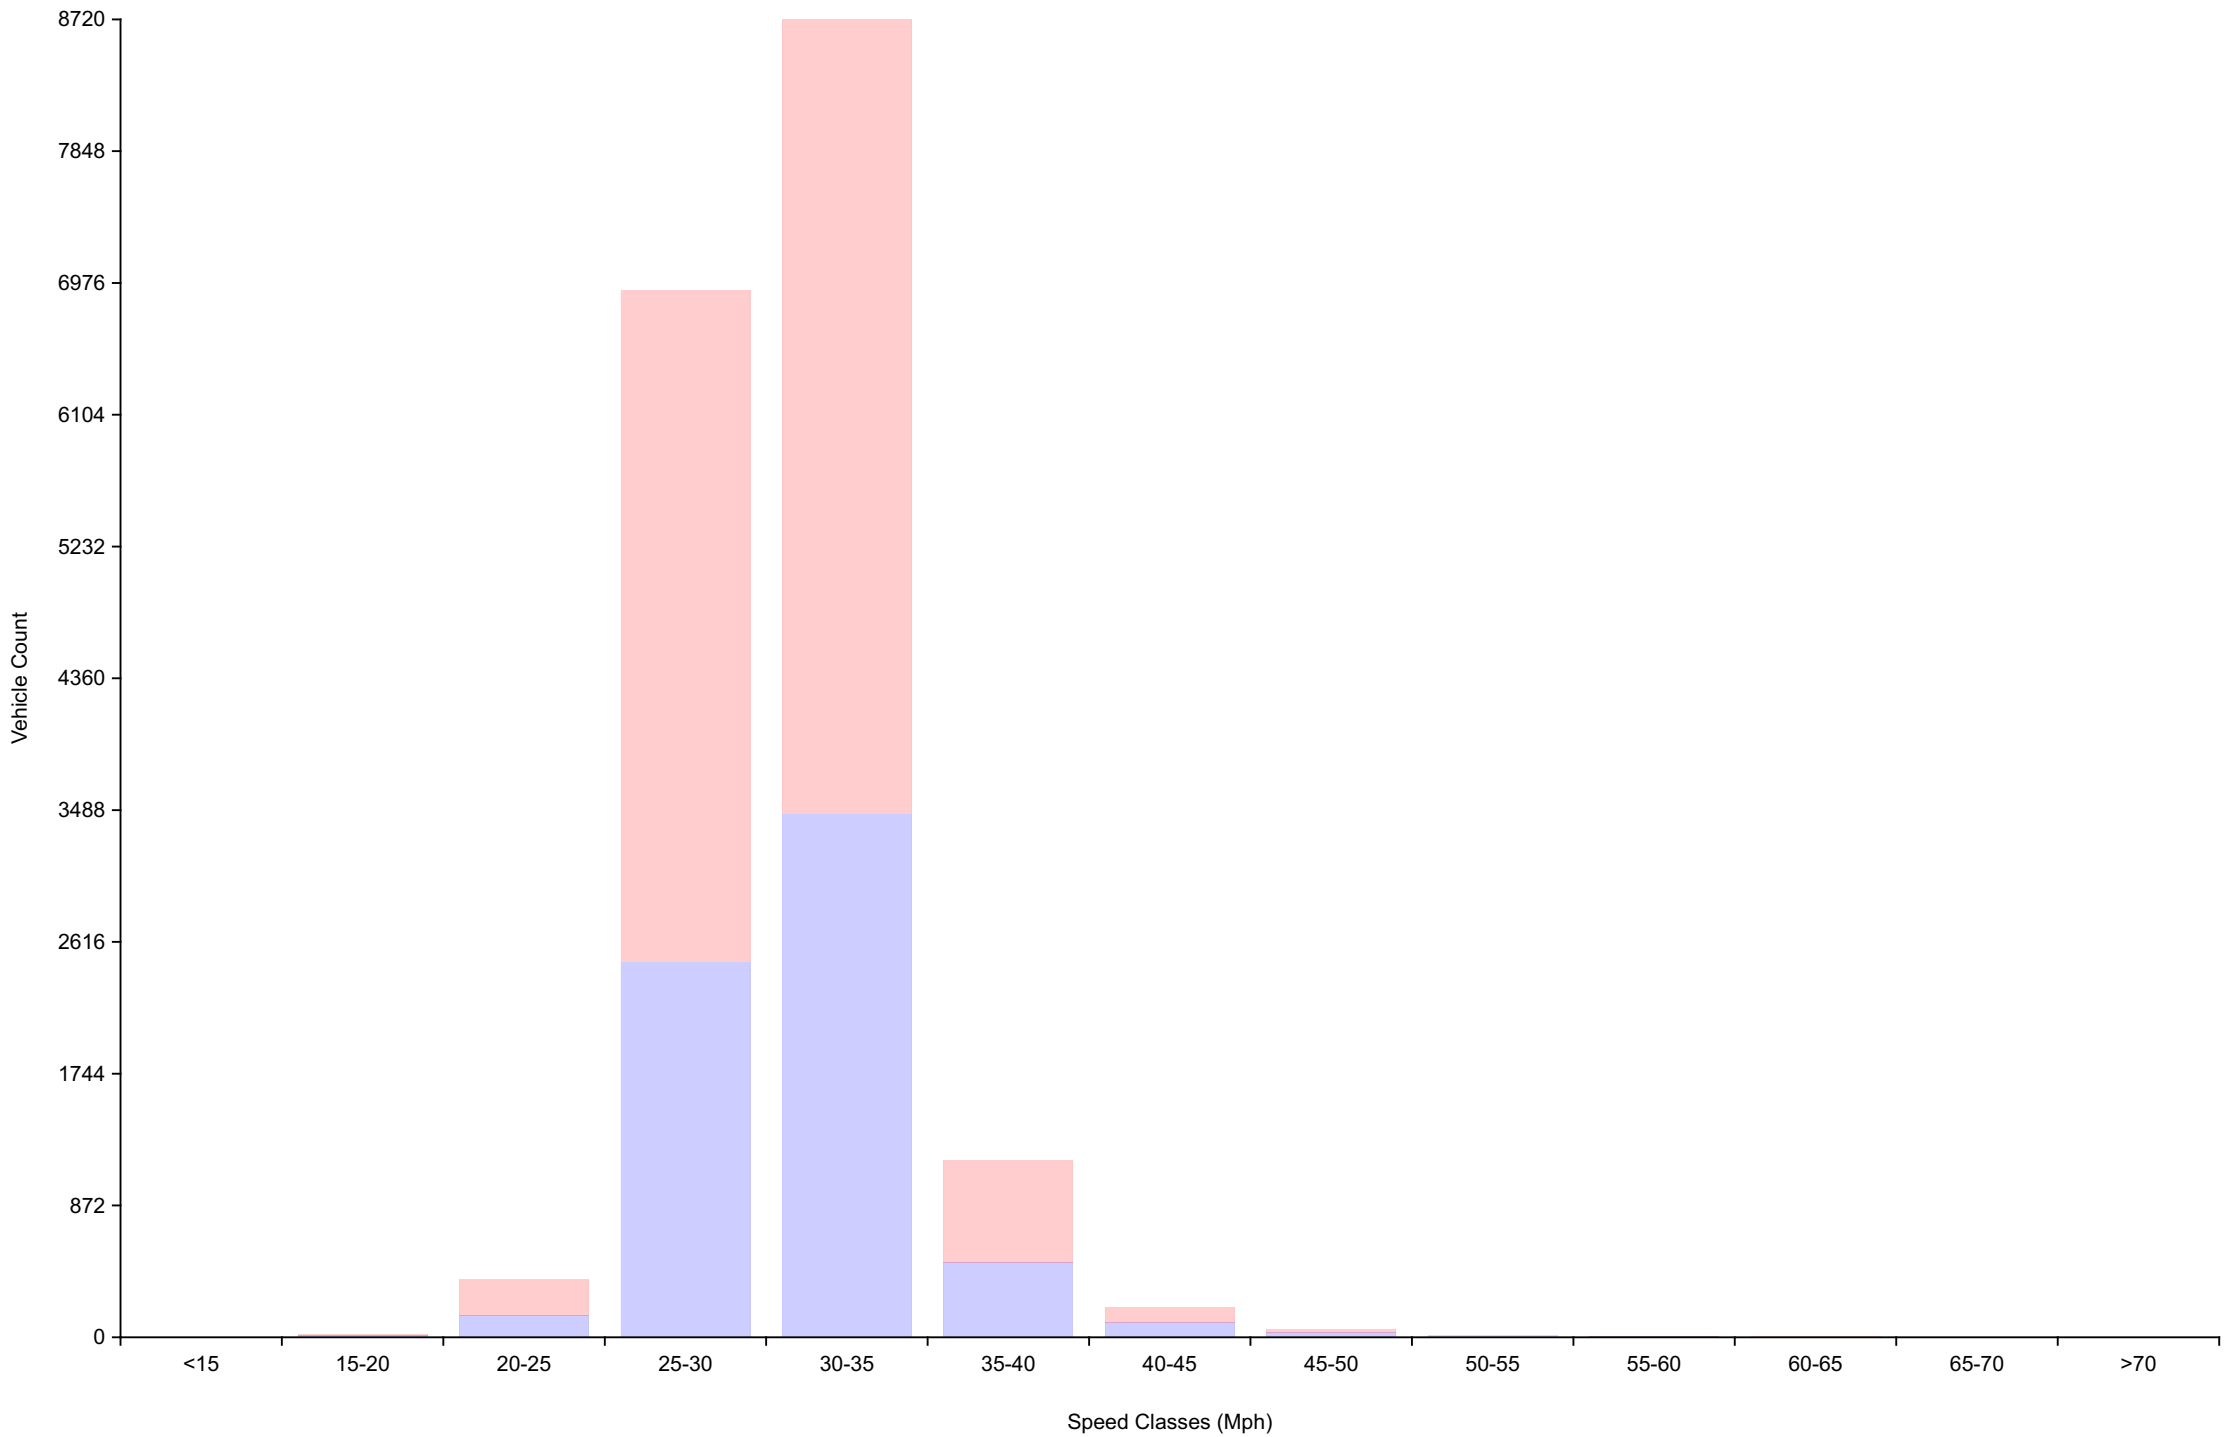

Vehicle Counts By Speed Class

Traffic Overview from Sun Nov 12 2023 to Sat Nov 18 2023