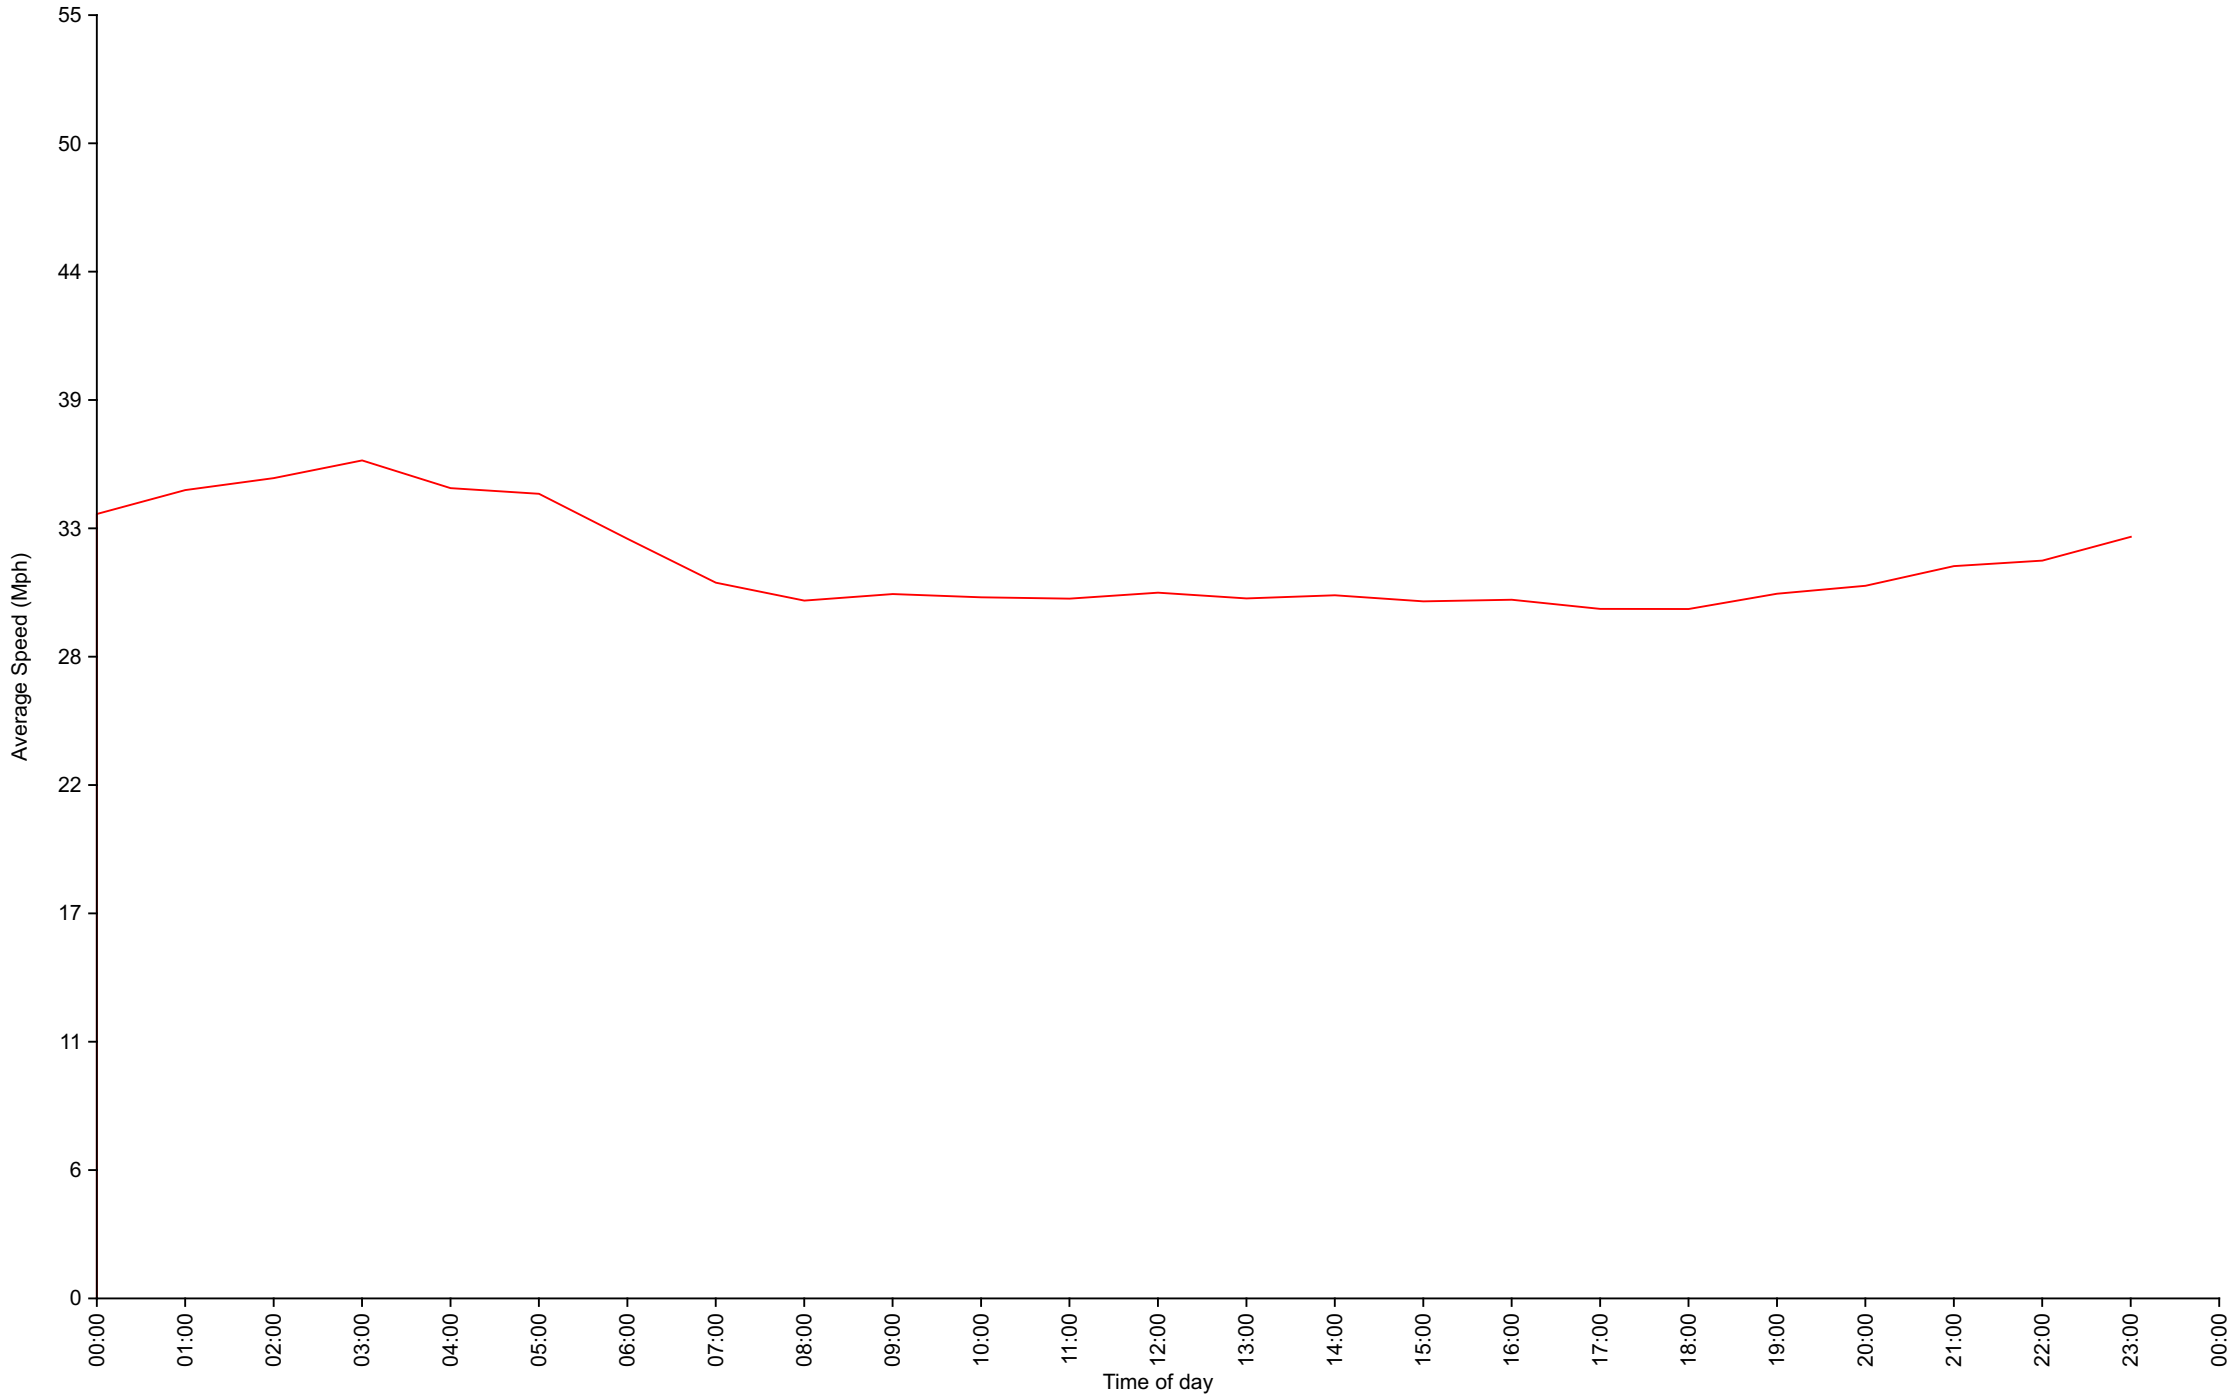

Time of day

Total Vehicles : 17514
 30th Percentile : 28.2 MPH
 50th Percentile : 29.5 MPH
 85th Percentile : 32.7 MPH
 95th Percentile : 35.4 MPH
 Average Speed : 30.3 MPH
 Highest Speed : 79.8 MPH
 Speed Limit: 30 Mph
 Total Over Speed Limit: 58.1 % (10170 / 17514)

Traffic Overview from Sun Nov 12 2023 to Sat Nov 18 2023
(60 Minute Resolution)

Cumulative Speed Distribution Curve

Traffic Overview from Sun Nov 12 2023 to Sat Nov 18 2023