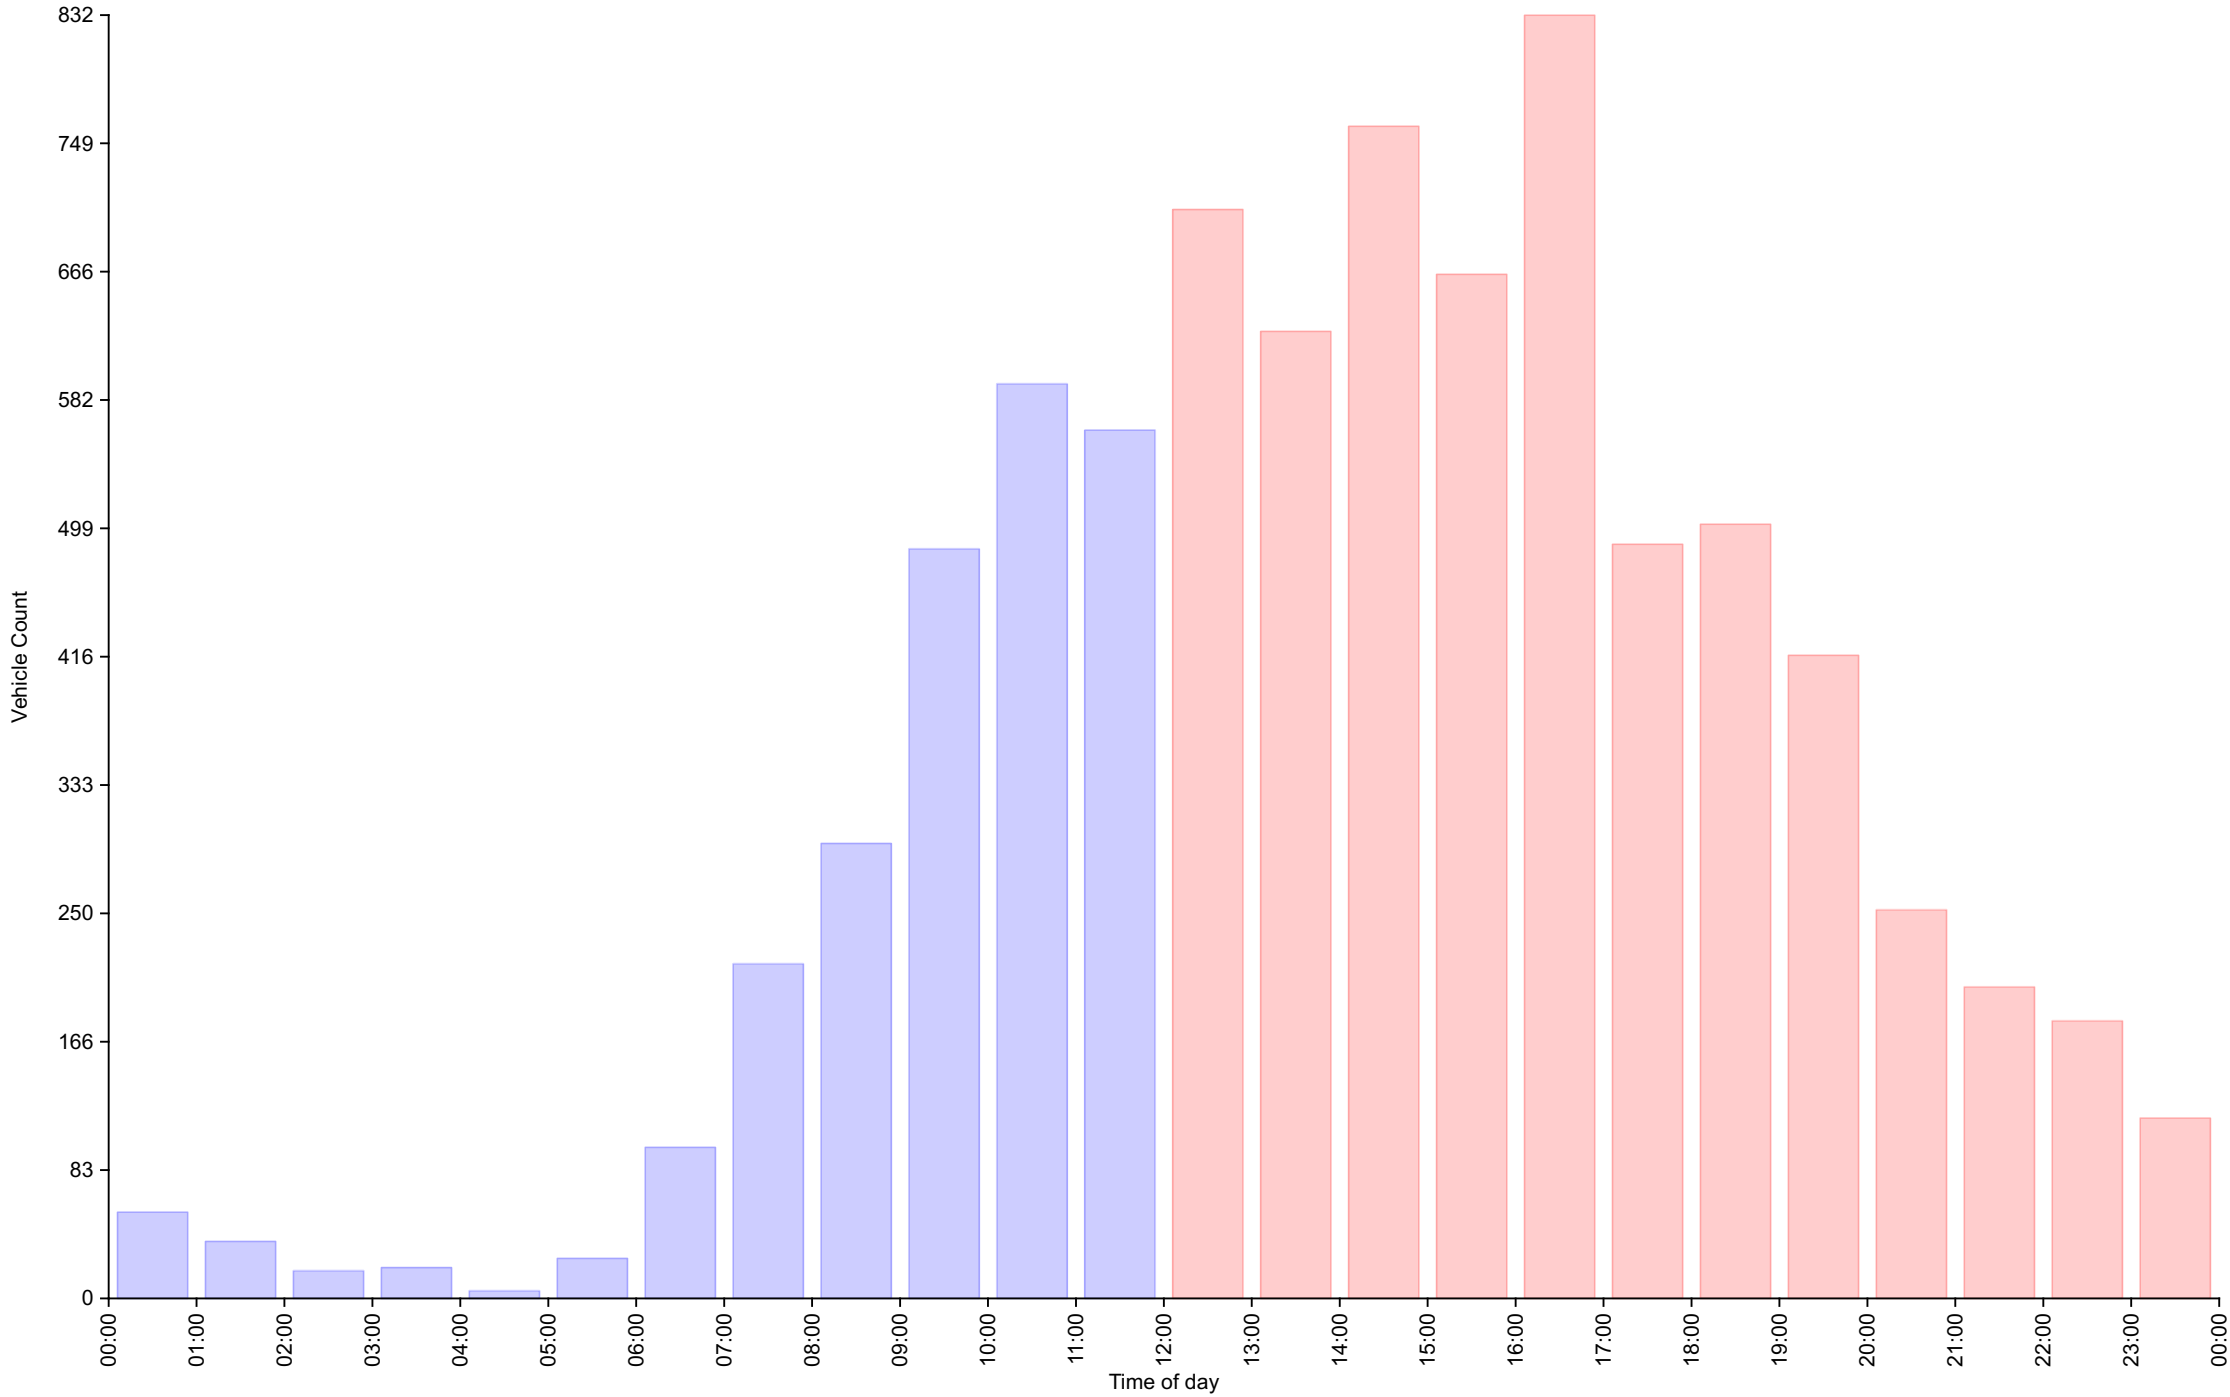

Traffic Report
Northover facing roundabout
Traffic Overview from Sun Nov 5 2023 to Sat Nov 11 2023
Vehicle Speed Classes (Mph)

	<15	15 20	20 25	25 30	30 35	35 40	40 45	45 50	50 55	55 60	60 65	65 70	>70	Total	85th Percentile
00:00	0	0	0	16	26	10	4	0	0	0	0	0	0	56	36.4
01:00	0	1	0	12	15	6	2	0	1	0	0	0	0	37	36.2
02:00	0	0	1	0	13	2	1	1	0	0	0	0	0	18	37.3
03:00	0	0	1	6	7	2	3	1	0	0	0	0	0	20	40.0
04:00	0	0	0	1	0	4	0	0	0	0	0	0	0	5	37.3
05:00	0	0	0	5	12	4	5	0	0	0	0	0	0	26	39.1
06:00	0	0	1	22	50	18	5	1	1	0	0	0	0	98	35.5
07:00	0	0	6	83	98	29	1	0	0	0	0	0	0	217	33.6
08:00	0	2	14	137	119	20	3	0	0	0	0	0	0	295	32.5
09:00	0	2	30	266	162	23	3	0	0	0	0	0	0	486	31.1
10:00	0	2	47	325	189	26	4	0	0	0	0	0	0	593	31.3
11:00	0	1	35	295	195	33	3	0	1	0	0	0	0	563	31.8
12:00	0	4	58	379	234	29	2	0	0	0	0	0	0	706	31.6
13:00	0	2	45	310	232	34	3	1	0	0	0	0	0	627	31.8
14:00	0	3	82	385	246	42	2	0	0	0	0	0	0	760	31.8
15:00	0	3	53	322	246	35	5	0	0	0	0	0	0	664	31.9
16:00	3	12	113	440	242	21	1	0	0	0	0	0	0	832	30.7
17:00	18	53	74	206	119	18	0	1	0	0	0	0	0	489	30.8
18:00	4	3	55	296	130	13	1	0	0	0	0	0	0	502	30.6
19:00	0	1	19	236	140	17	3	1	0	0	0	0	0	417	31.5
20:00	0	1	10	97	119	21	3	1	0	0	0	0	0	252	33.3
21:00	0	0	14	76	91	17	2	1	1	0	0	0	0	202	33.4
22:00	0	0	9	63	73	30	4	0	1	0	0	0	0	180	34.7
23:00	0	0	0	42	50	20	5	0	0	0	0	0	0	117	35.1
AM Total	0	8	135	1168	886	177	34	3	3	0	0	0	0		
PM Total	25	82	532	2852	1922	297	31	5	2	0	0	0	0		
Total	25	90	667	4020	2808	474	65	8	5	0	0	0	0		
Percent	0.31%	1.10%	8.17%	49.25%	34.40%	5.81%	0.80%	0.10%	0.06%	0.00%	0.00%	0.00%	0.00%		

Total Vehicles : 8162
30th Percentile : 26.7 MPH
50th Percentile : 28.3 MPH
85th Percentile : 31.9 MPH
95th Percentile : 34.8 MPH
Average Speed : 28.9 MPH
Highest Speed : 52.8 MPH
Speed Limit: 30 Mph
Total Over Speed Limit: 41.2 % (3360 / 8162)

Vehicle Counts By Hour

Traffic Overview from Sun Nov 5 2023 to Sat Nov 11 2023
(60 Minute Resolution)