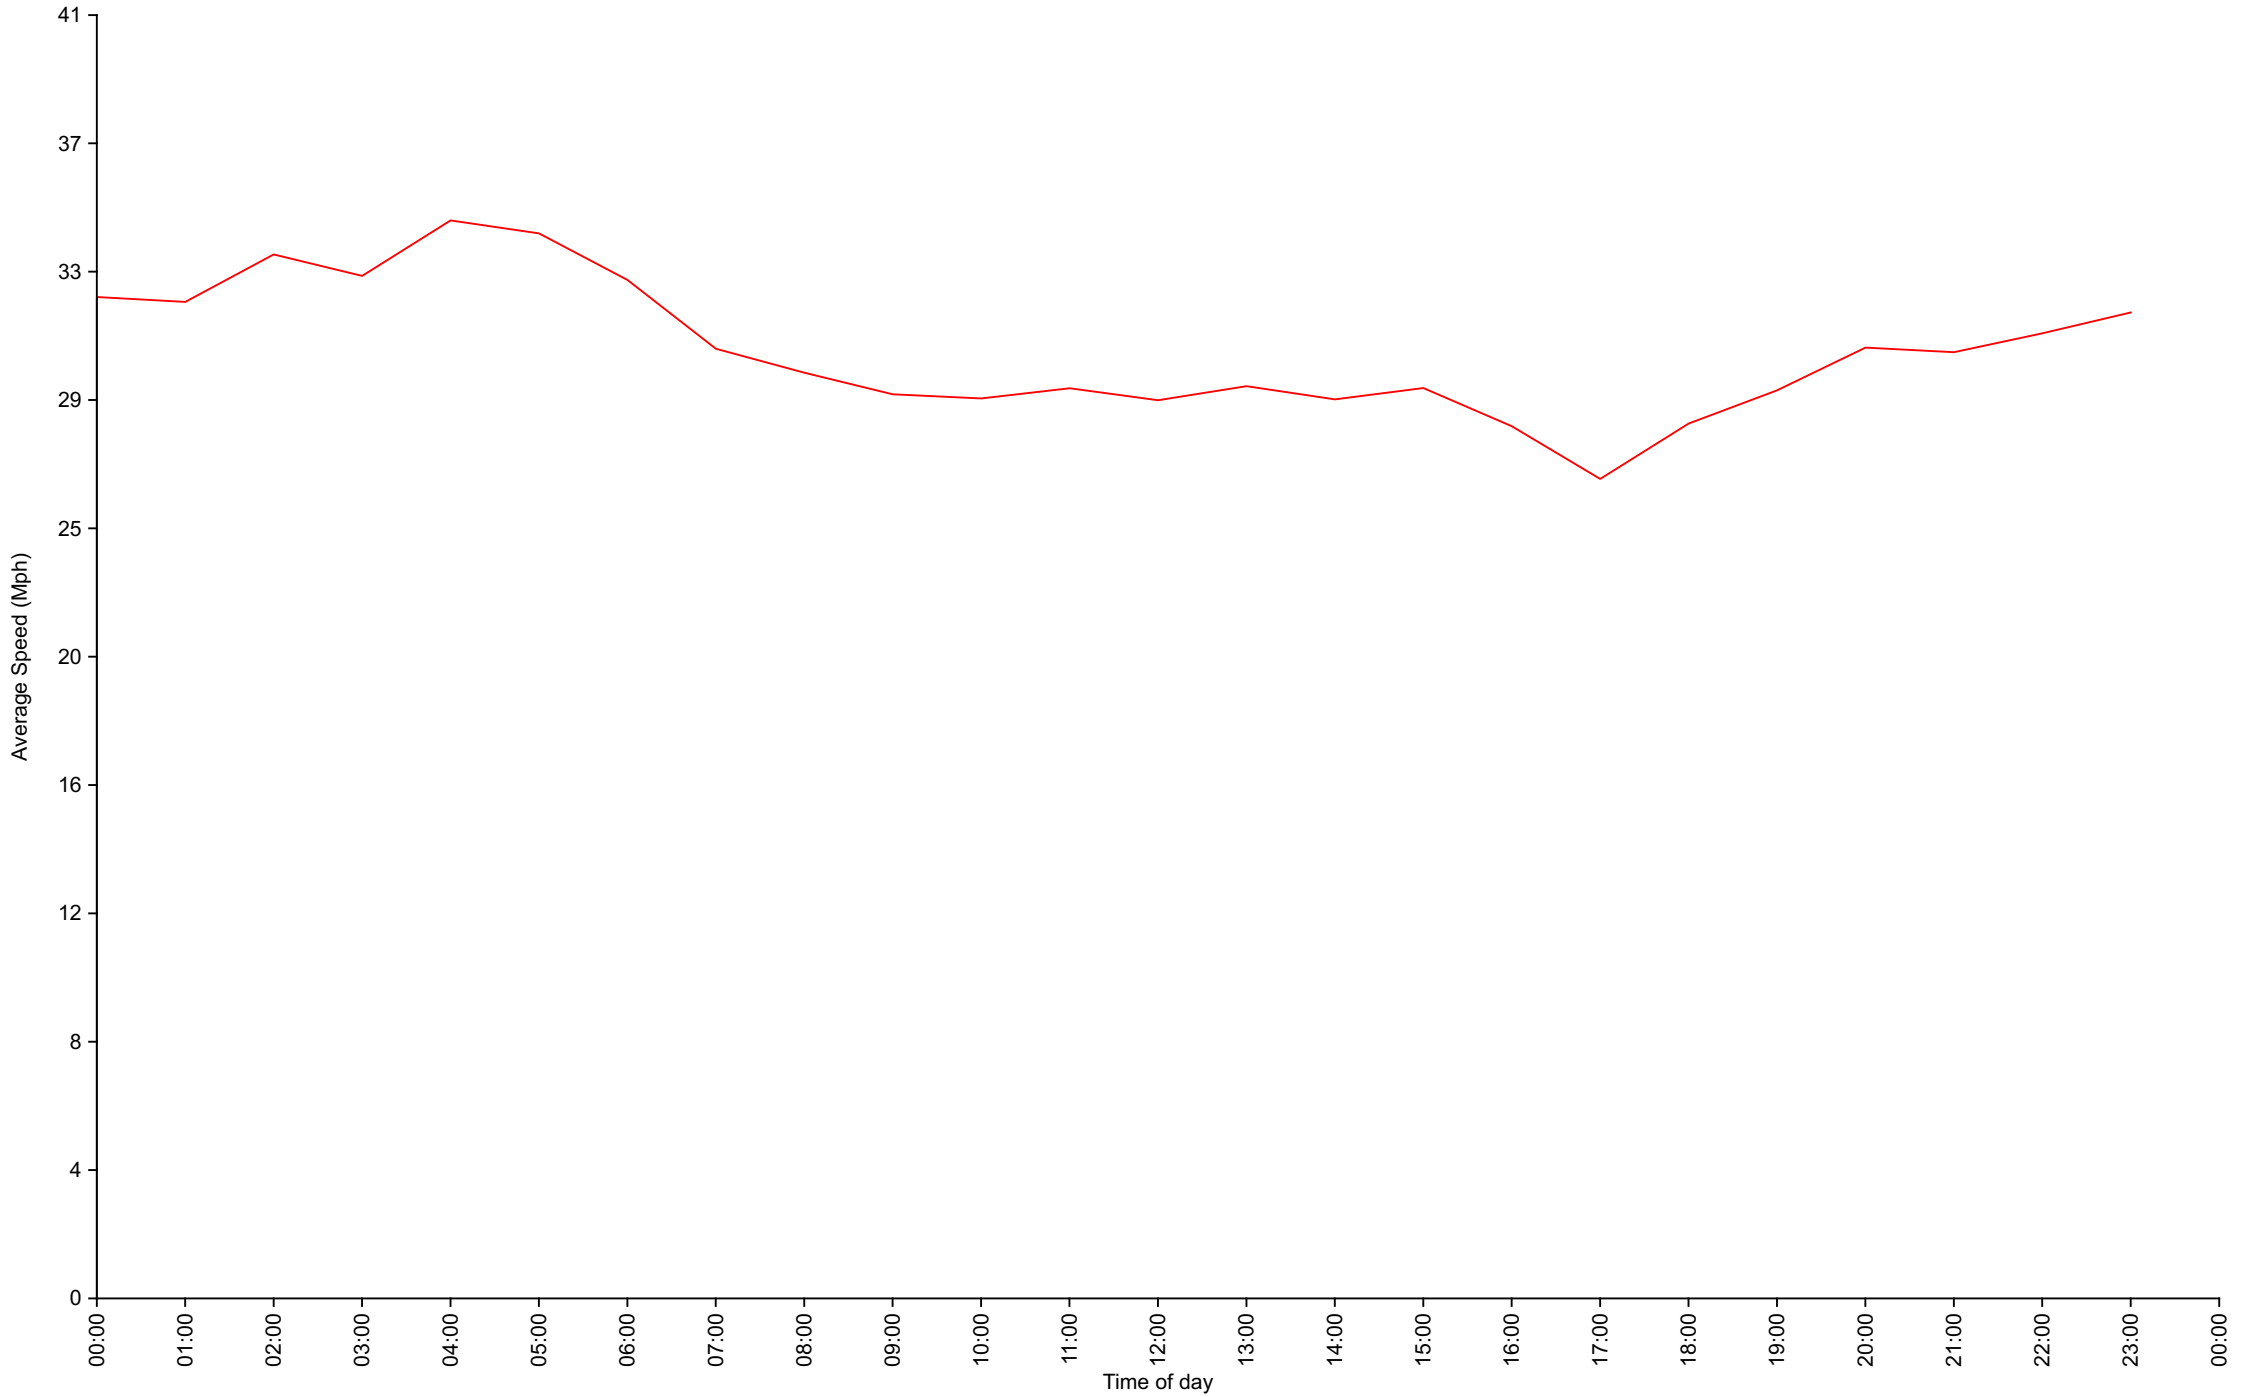

Traffic Report
 Northover facing roundabout
 Traffic Overview from Sun Nov 5 2023 to Sat Nov 11 2023
 Vehicle Speed Classes (Mph)

	<15	15 20	20 25	25 30	30 35	35 40	40 45	45 50	50 55	55 60	60 65	65 70	>70	Total	85th Percentile
00:00	0	0	0	16	26	10	4	0	0	0	0	0	0	56	36.4
01:00	0	1	0	12	15	6	2	0	1	0	0	0	0	37	36.2
02:00	0	0	1	0	13	2	1	1	0	0	0	0	0	18	37.3
03:00	0	0	1	6	7	2	3	1	0	0	0	0	0	20	40.0
04:00	0	0	0	1	0	4	0	0	0	0	0	0	0	5	37.3
05:00	0	0	0	5	12	4	5	0	0	0	0	0	0	26	39.1
06:00	0	0	1	22	50	18	5	1	1	0	0	0	0	98	35.5
07:00	0	0	6	83	98	29	1	0	0	0	0	0	0	217	33.6
08:00	0	2	14	137	119	20	3	0	0	0	0	0	0	295	32.5
09:00	0	2	30	266	162	23	3	0	0	0	0	0	0	486	31.1
10:00	0	2	47	325	189	26	4	0	0	0	0	0	0	593	31.3
11:00	0	1	35	295	195	33	3	0	1	0	0	0	0	563	31.8
12:00	0	4	58	379	234	29	2	0	0	0	0	0	0	706	31.6
13:00	0	2	45	310	232	34	3	1	0	0	0	0	0	627	31.8
14:00	0	3	82	385	246	42	2	0	0	0	0	0	0	760	31.8
15:00	0	3	53	322	246	35	5	0	0	0	0	0	0	664	31.9
16:00	3	12	113	440	242	21	1	0	0	0	0	0	0	832	30.7
17:00	18	53	74	206	119	18	0	1	0	0	0	0	0	489	30.8
18:00	4	3	55	296	130	13	1	0	0	0	0	0	0	502	30.6
19:00	0	1	19	236	140	17	3	1	0	0	0	0	0	417	31.5
20:00	0	1	10	97	119	21	3	1	0	0	0	0	0	252	33.3
21:00	0	0	14	76	91	17	2	1	1	0	0	0	0	202	33.4
22:00	0	0	9	63	73	30	4	0	1	0	0	0	0	180	34.7
23:00	0	0	0	42	50	20	5	0	0	0	0	0	0	117	35.1
AM Total	0	8	135	1168	886	177	34	3	3	0	0	0	0		
PM Total	25	82	532	2852	1922	297	31	5	2	0	0	0	0		
Total	25	90	667	4020	2808	474	65	8	5	0	0	0	0		
Percent	0.31%	1.10%	8.17%	49.25%	34.40%	5.81%	0.80%	0.10%	0.06%	0.00%	0.00%	0.00%	0.00%		

Total Vehicles : 8162
 30th Percentile : 26.7 MPH
 50th Percentile : 28.3 MPH
 85th Percentile : 31.9 MPH
 95th Percentile : 34.8 MPH
 Average Speed : 28.9 MPH
 Highest Speed : 52.8 MPH
 Speed Limit: 30 Mph
 Total Over Speed Limit: 41.2 % (3360 / 8162)

Traffic Overview from Sun Nov 5 2023 to Sat Nov 11 2023
(60 Minute Resolution)

Cumulative Speed Distribution Curve

Traffic Overview from Sun Nov 5 2023 to Sat Nov 11 2023