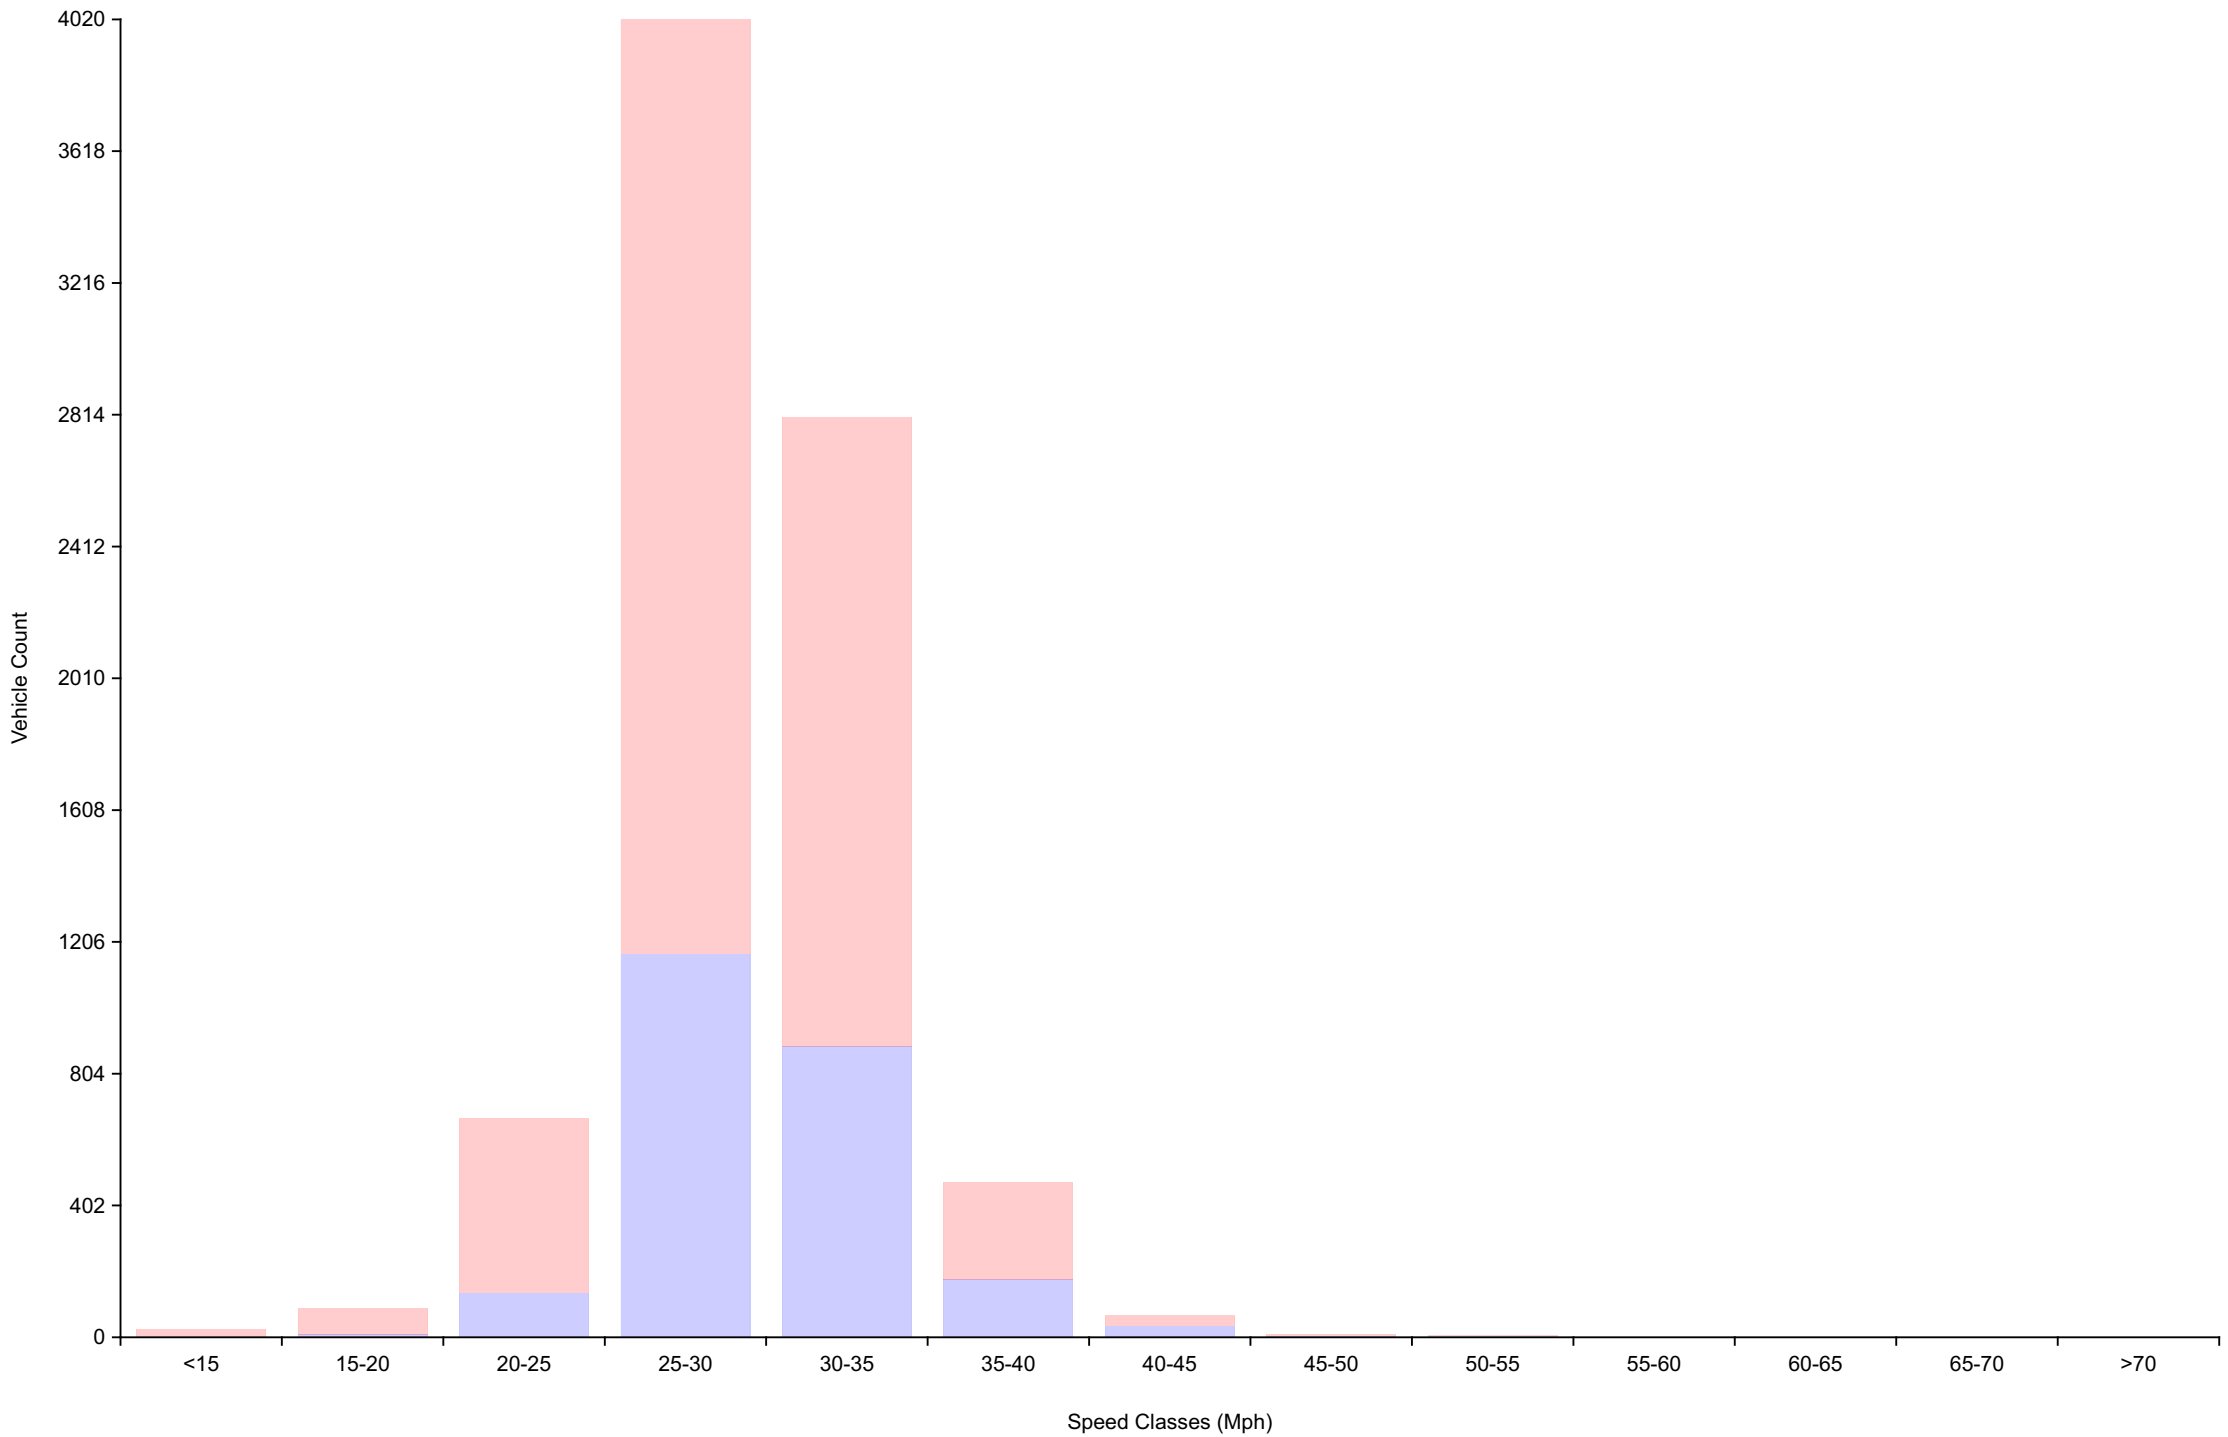

Vehicle Counts By Speed Class

Traffic Overview from Sun Nov 5 2023 to Sat Nov 11 2023