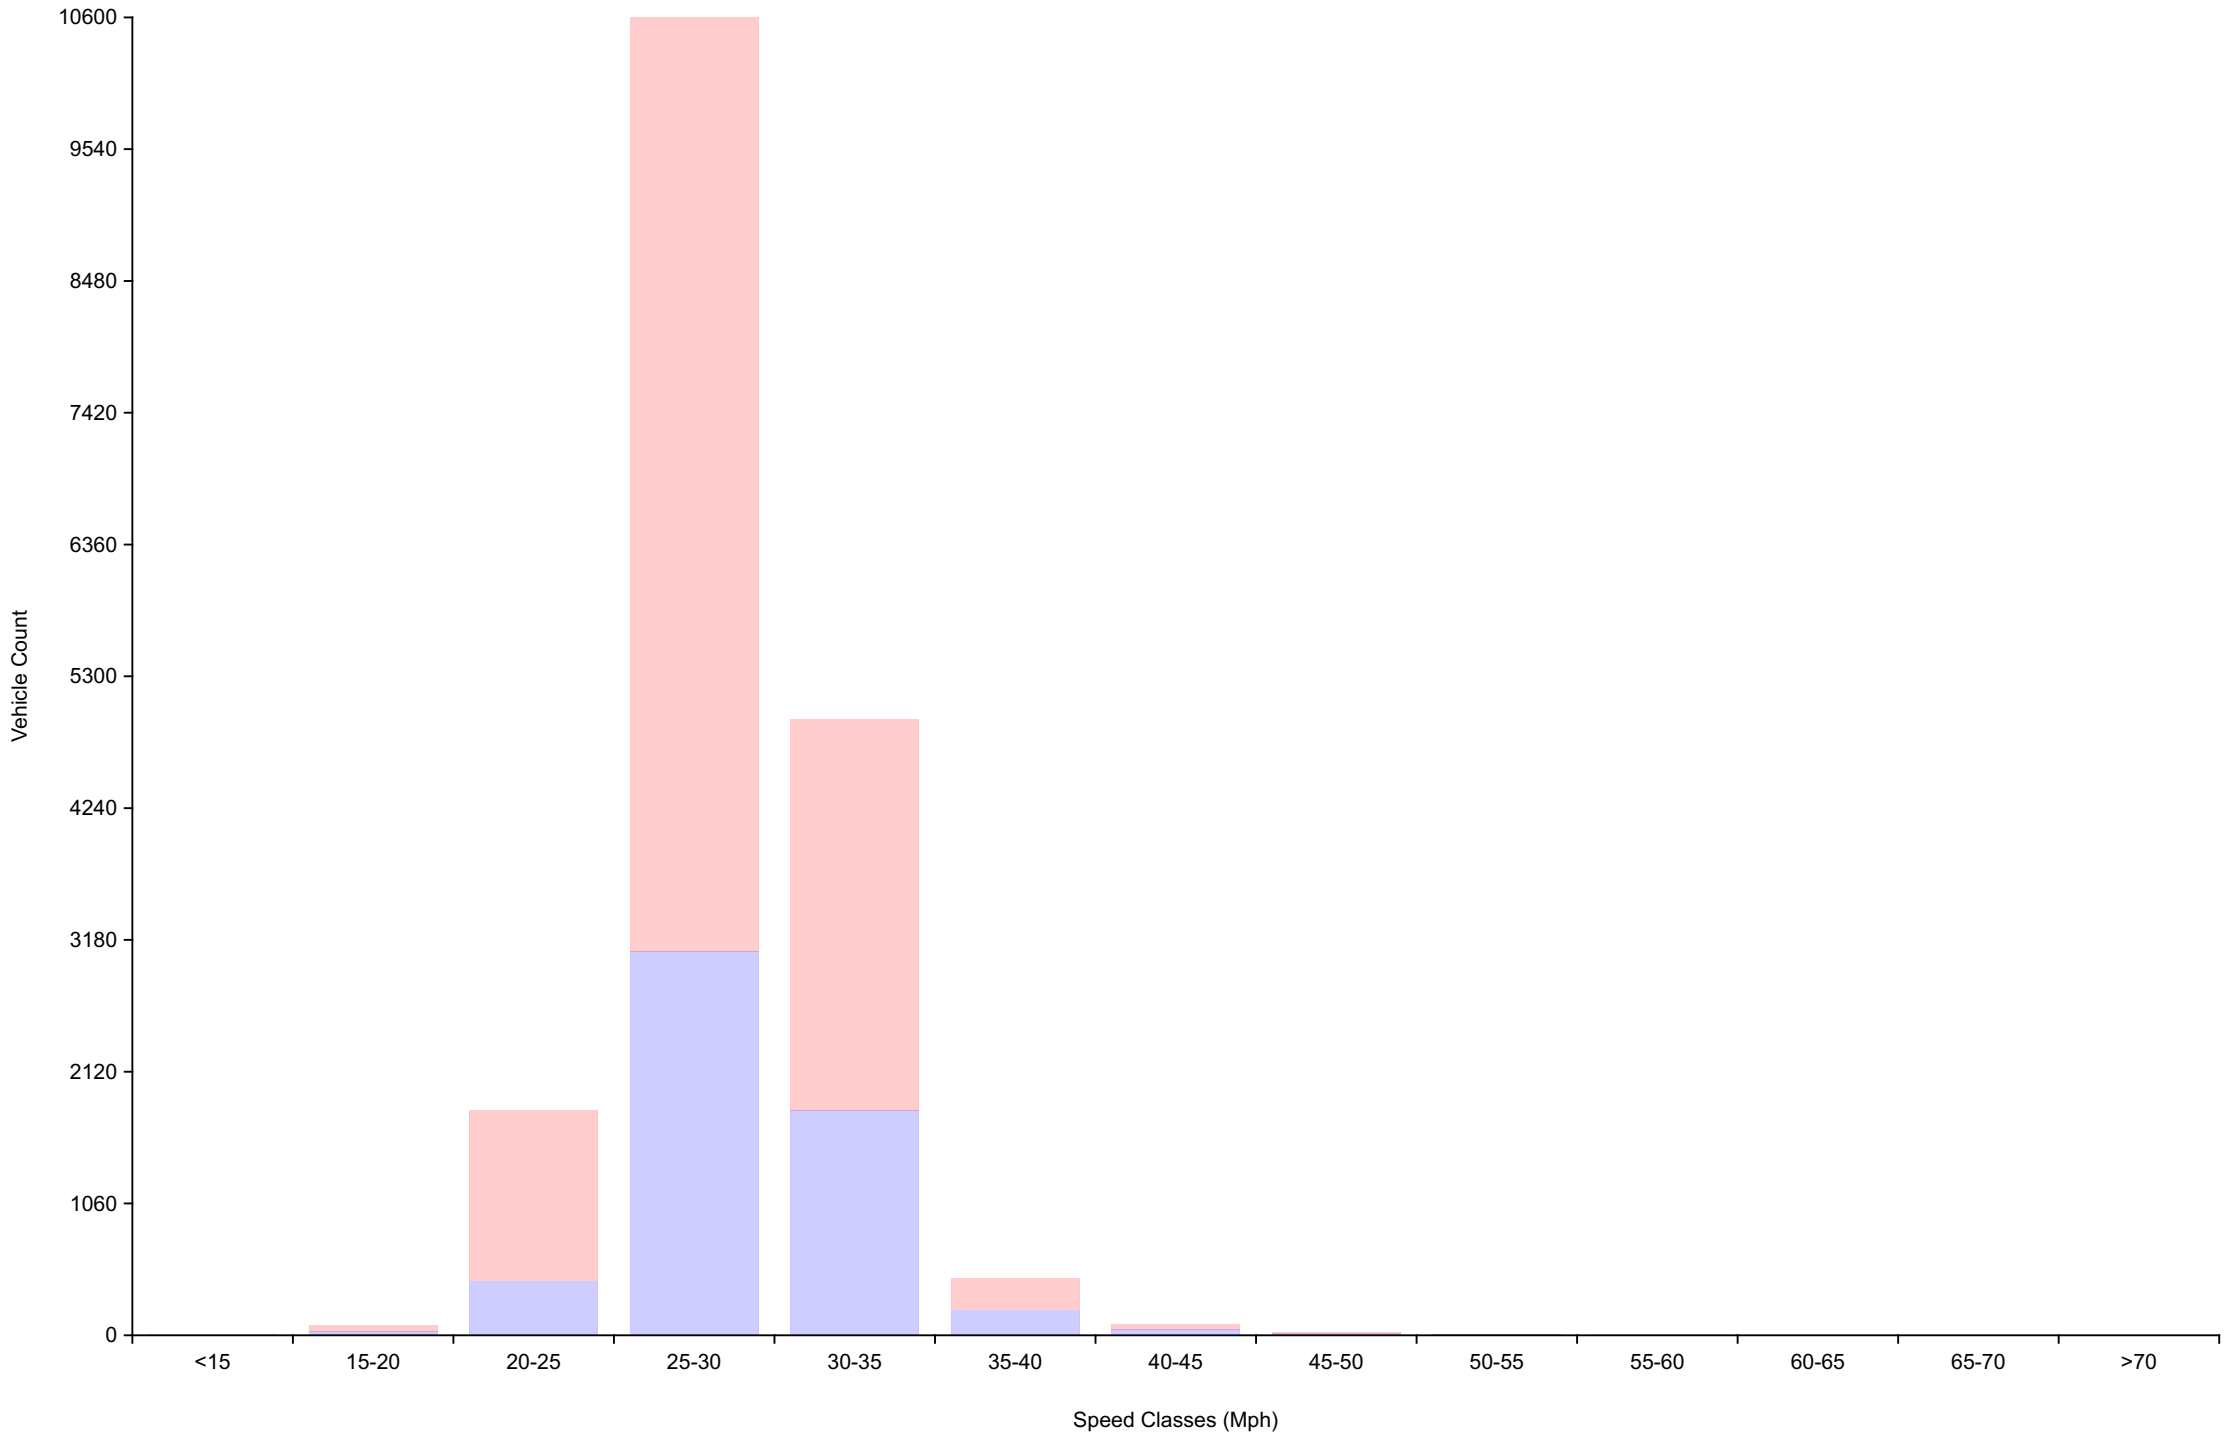

Vehicle Counts By Speed Class

Traffic Overview from Sun Oct 22 2023 to Sat Oct 28 2023