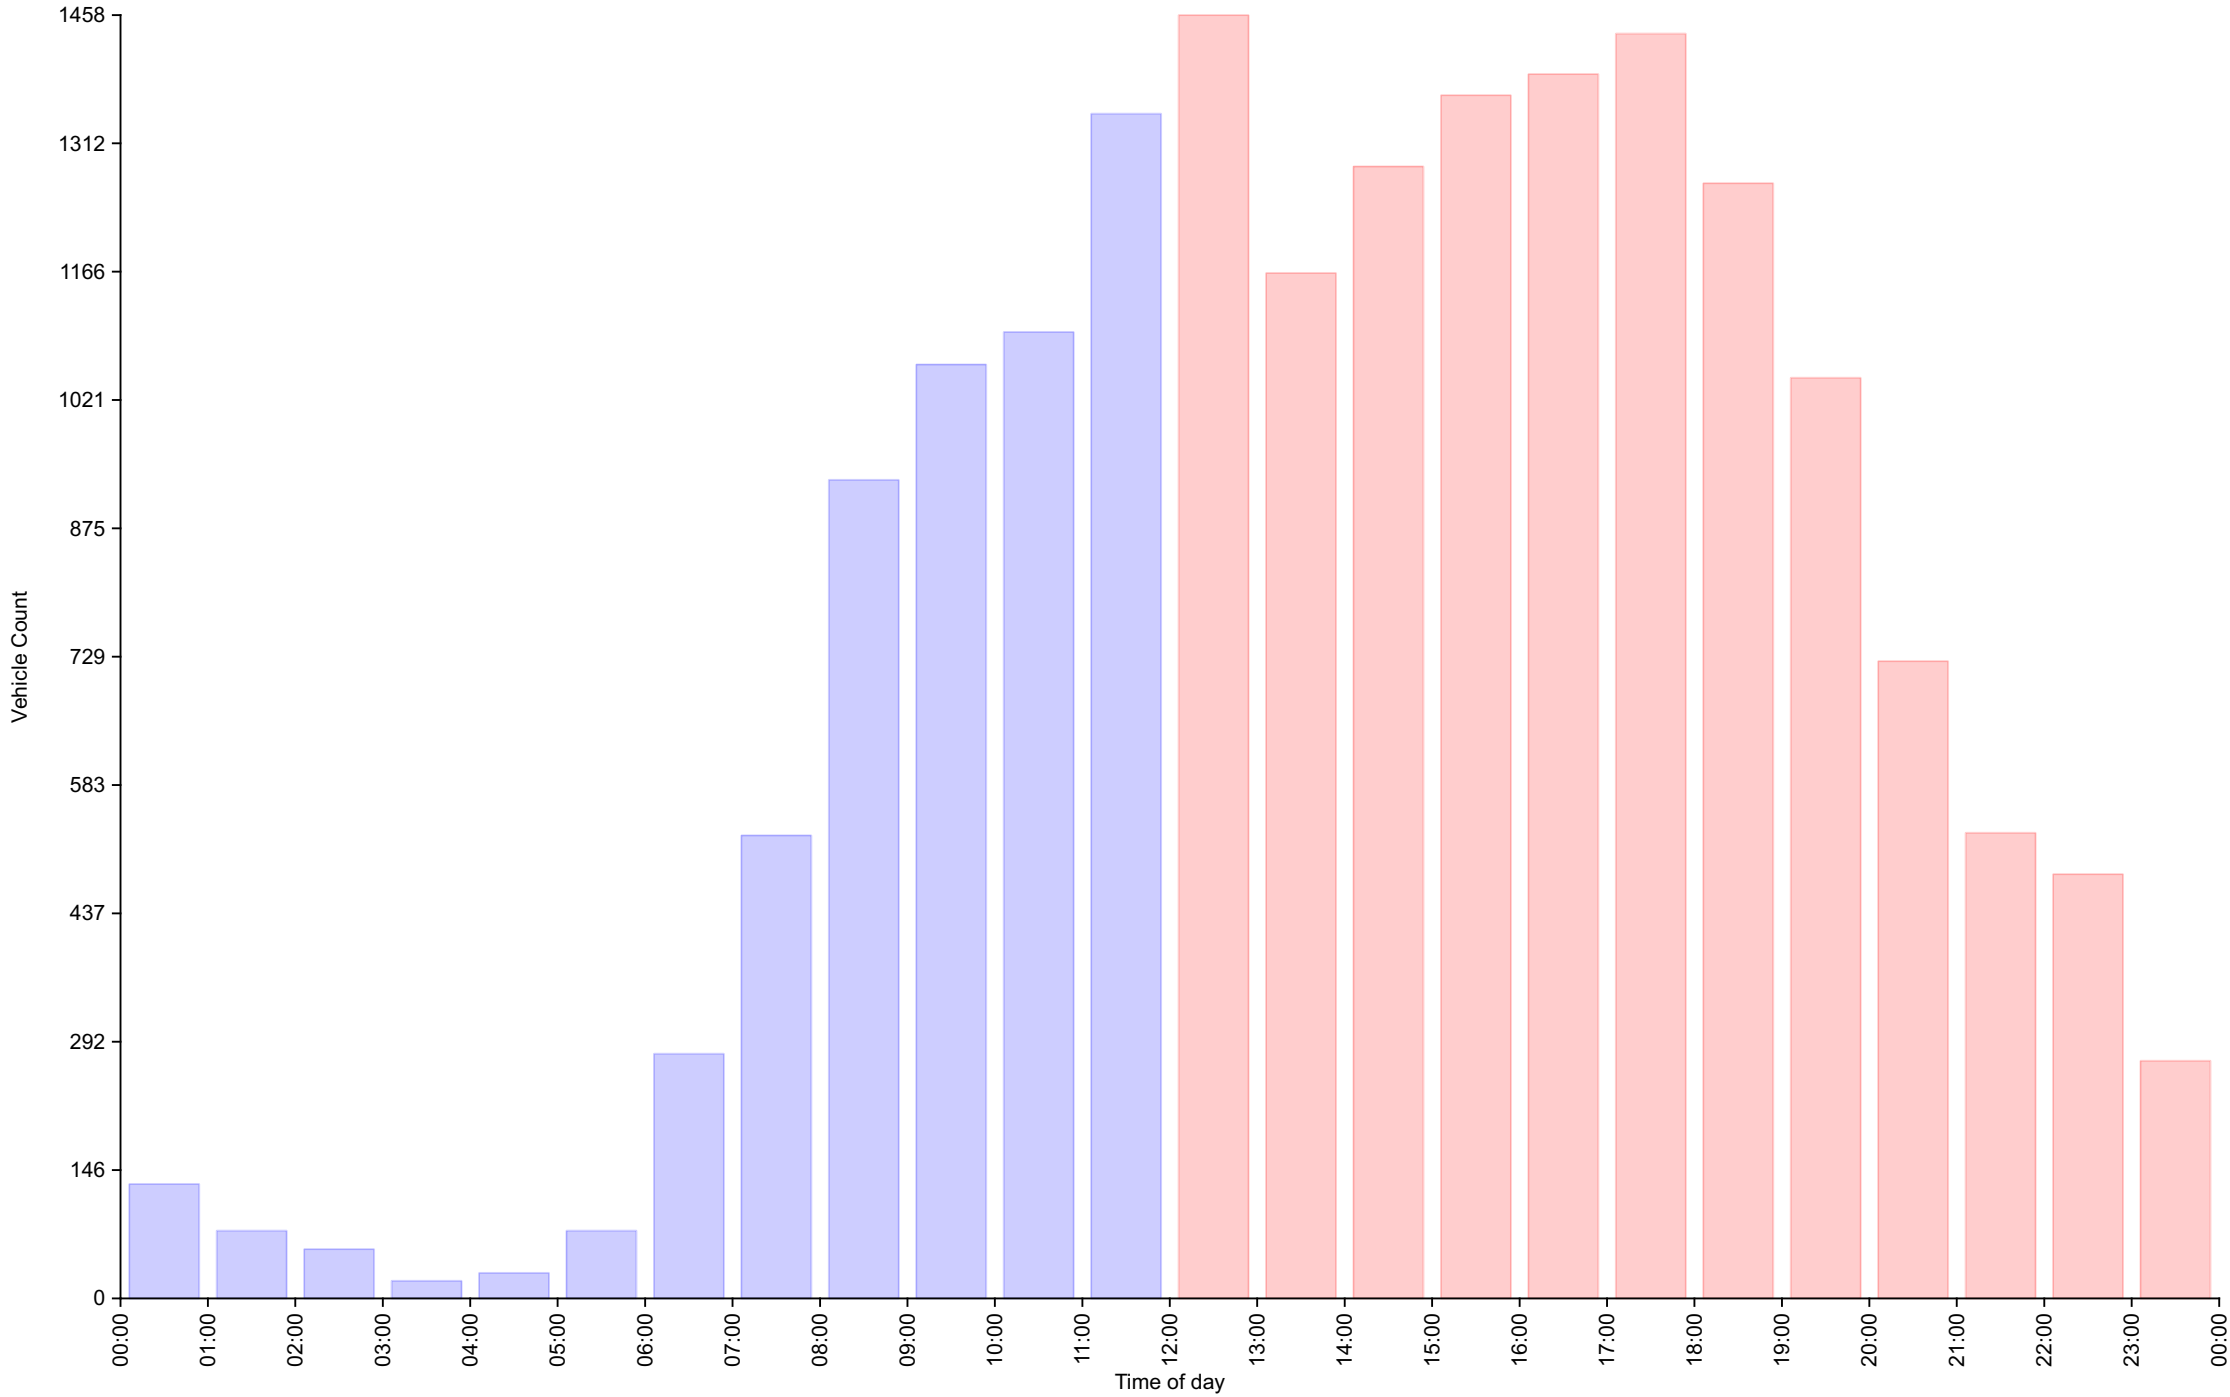

Traffic Report

Bridge facing Northover
Traffic Overview from Sun Oct 22 2023 to Sat Oct 28 2023
Vehicle Speed Classes (Mph)

	<15	15 20	20 25	25 30	30 35	35 40	40 45	45 50	50 55	55 60	60 65	65 70	>70	Total	85th Percentile
00:00	0	0	0	48	58	19	2	1	2	0	0	0	0	130	35.2
01:00	0	0	3	21	33	7	10	2	0	1	0	0	0	77	39.4
02:00	0	0	0	13	26	9	3	3	2	0	0	0	0	56	38.6
03:00	0	0	0	7	9	1	2	1	0	0	0	0	0	20	37.0
04:00	0	0	0	14	8	4	3	0	0	0	0	0	0	29	36.3
05:00	0	0	1	7	42	21	5	1	0	0	0	0	0	77	36.5
06:00	0	1	10	75	137	43	10	2	0	0	0	0	0	278	35.0
07:00	0	0	22	219	246	34	5	0	0	0	0	0	0	526	32.5
08:00	0	5	42	555	303	21	2	2	0	0	0	0	0	930	30.8
09:00	0	6	99	597	338	21	0	0	0	0	0	0	0	1061	30.7
10:00	0	7	122	680	273	16	0	0	0	0	0	0	0	1098	30.1
11:00	0	10	138	852	335	8	3	0	0	0	0	0	0	1346	30.0
12:00	1	10	175	942	318	12	0	0	0	0	0	0	0	1458	29.9
13:00	4	7	140	752	250	12	0	0	0	0	0	0	0	1165	29.8
14:00	0	5	196	809	268	7	0	0	1	0	0	0	0	1286	29.8
15:00	0	8	180	859	310	9	1	0	0	0	0	0	0	1367	29.8
16:00	0	3	146	908	317	16	0	1	0	0	0	0	0	1391	29.9
17:00	0	11	263	900	251	11	1	0	0	0	0	0	0	1437	29.4
18:00	0	3	109	834	300	19	1	0	0	1	0	0	0	1267	30.0
19:00	0	5	85	634	295	21	4	2	0	0	0	0	0	1046	30.6
20:00	0	2	33	385	250	39	8	3	3	0	1	0	0	724	32.1
21:00	0	1	25	215	223	52	9	4	0	0	0	0	0	529	33.4
22:00	0	2	19	192	218	36	13	2	0	0	0	0	0	482	33.0
23:00	0	0	3	88	150	18	7	2	1	1	0	0	0	270	33.2
AM Total	0	29	437	3088	1808	204	45	12	4	1	0	0	0		
PM Total	5	57	1374	7518	3150	252	44	14	5	2	1	0	0		
Total	5	86	1811	10606	4958	456	89	26	9	3	1	0	0		
Percent	0.03%	0.48%	10.03%	58.76%	27.47%	2.53%	0.49%	0.14%	0.05%	0.02%	0.01%	0.00%	0.00%		

Total Vehicles : 18050
30th Percentile : 26.2 MPH
50th Percentile : 27.7 MPH
85th Percentile : 30.7 MPH
95th Percentile : 33.0 MPH
Average Speed : 28.3 MPH
Highest Speed : 64.2 MPH
Speed Limit: 30 Mph
Total Over Speed Limit: 30.7 % (5542 / 18050)

Vehicle Counts By Hour

Traffic Overview from Sun Oct 22 2023 to Sat Oct 28 2023
(60 Minute Resolution)