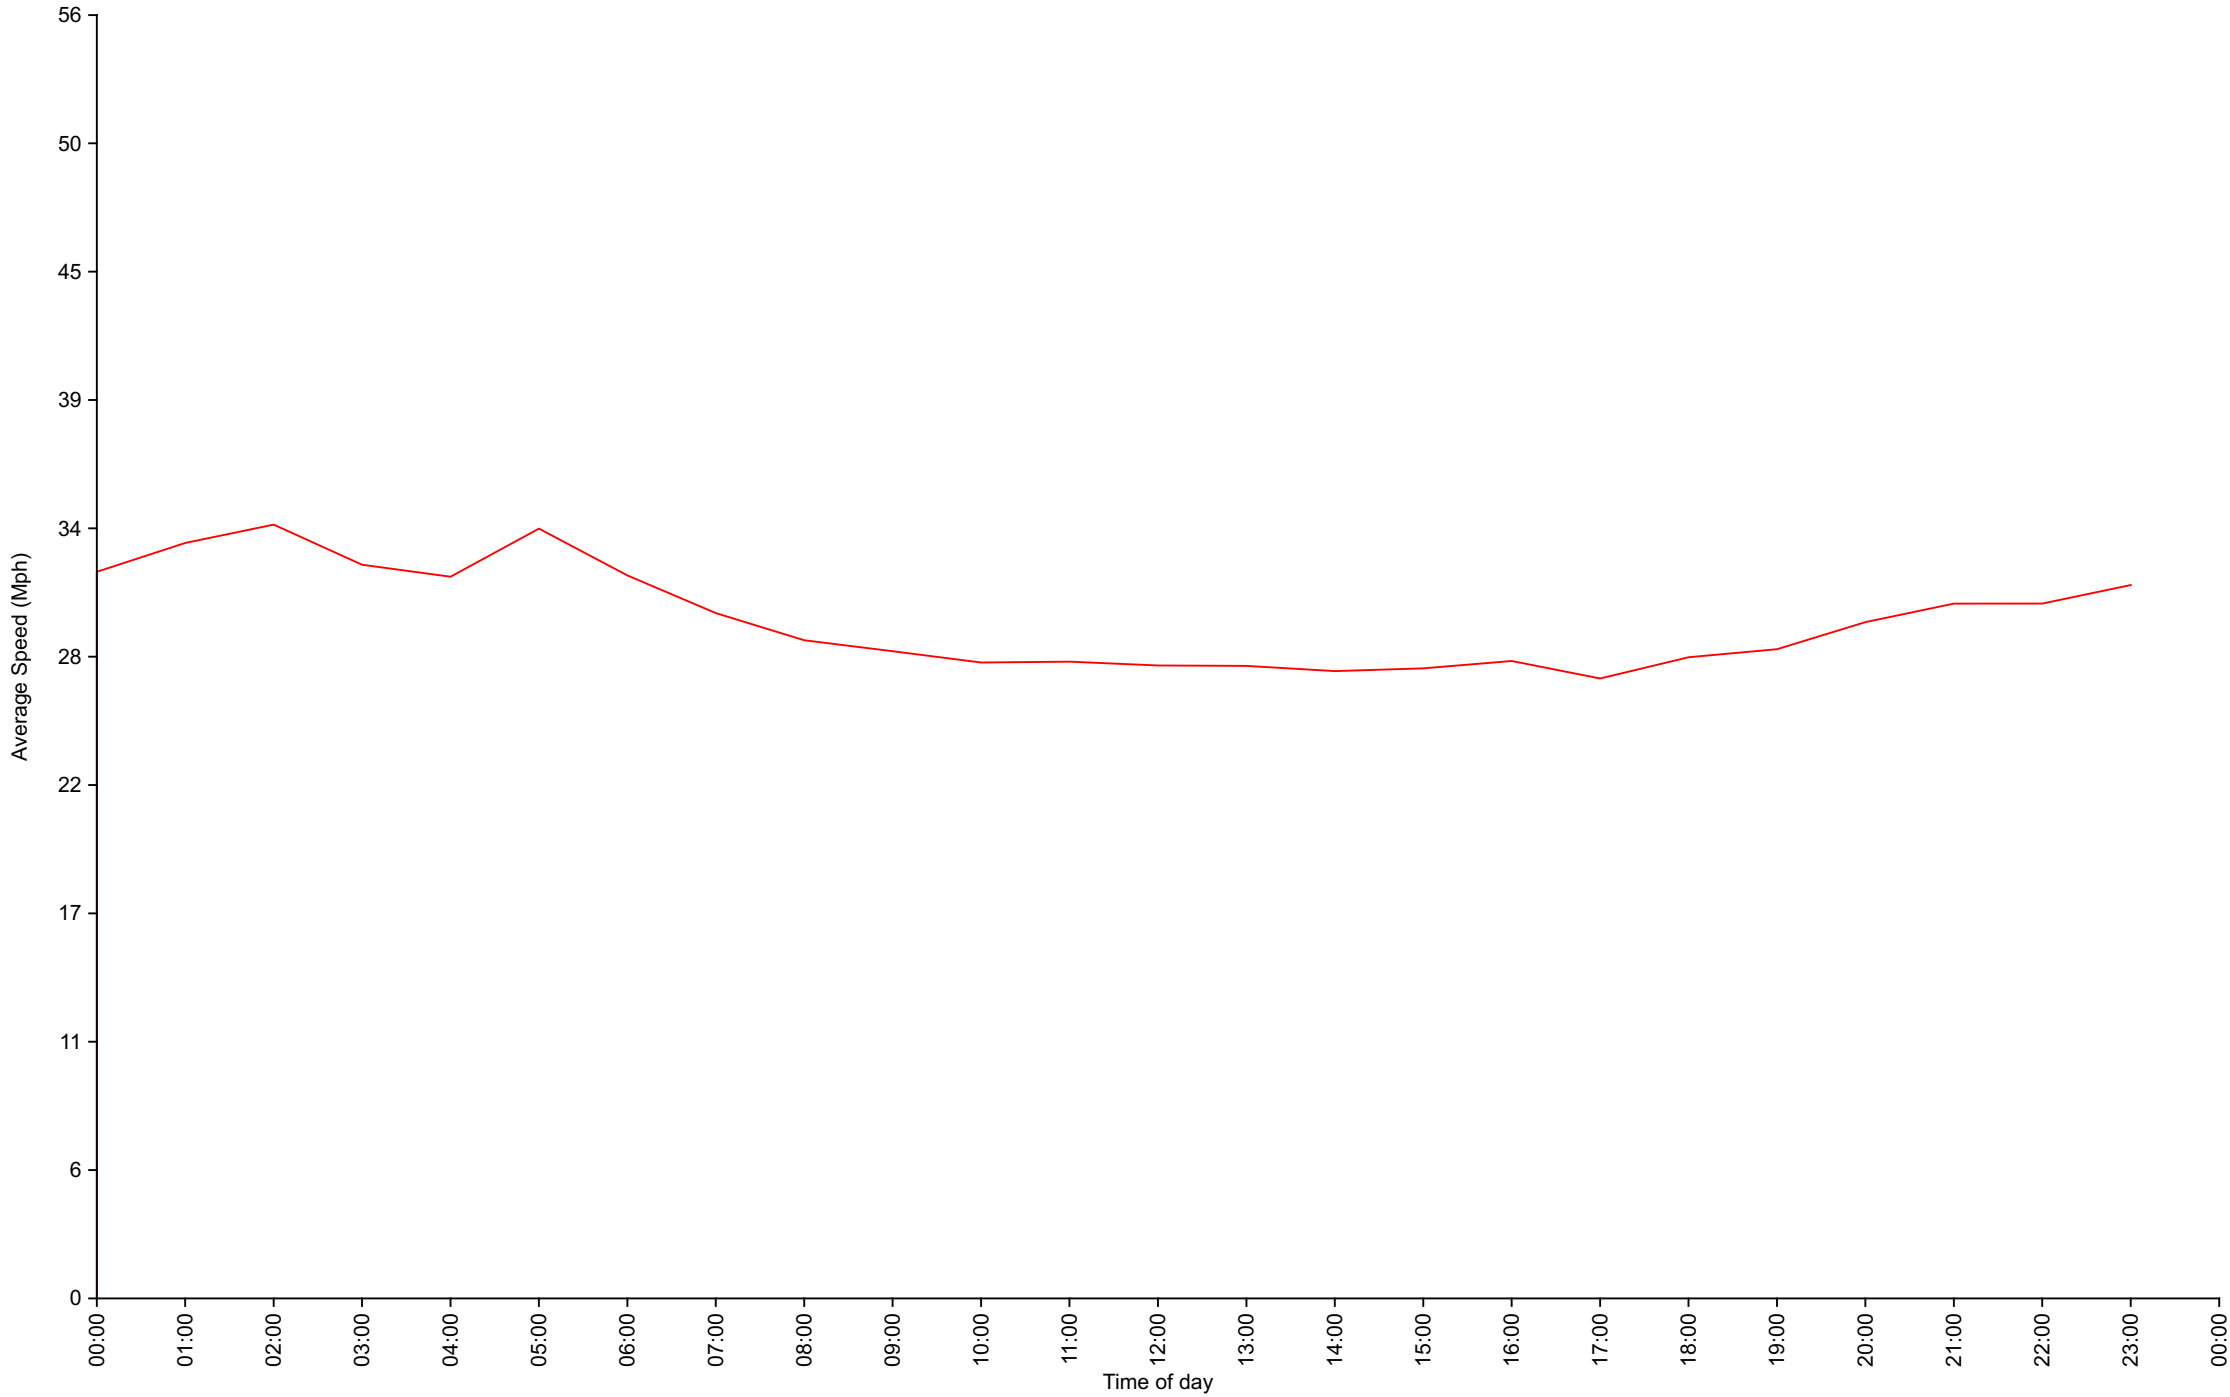

Traffic Report

Bridge facing Northover
Traffic Overview from Sun Oct 22 2023 to Sat Oct 28 2023
Vehicle Speed Classes (Mph)

	<15	15 20	20 25	25 30	30 35	35 40	40 45	45 50	50 55	55 60	60 65	65 70	>70	Total	85th Percentile
00:00	0	0	0	48	58	19	2	1	2	0	0	0	0	130	35.2
01:00	0	0	3	21	33	7	10	2	0	1	0	0	0	77	39.4
02:00	0	0	0	13	26	9	3	3	2	0	0	0	0	56	38.6
03:00	0	0	0	7	9	1	2	1	0	0	0	0	0	20	37.0
04:00	0	0	0	14	8	4	3	0	0	0	0	0	0	29	36.3
05:00	0	0	1	7	42	21	5	1	0	0	0	0	0	77	36.5
06:00	0	1	10	75	137	43	10	2	0	0	0	0	0	278	35.0
07:00	0	0	22	219	246	34	5	0	0	0	0	0	0	526	32.5
08:00	0	5	42	555	303	21	2	2	0	0	0	0	0	930	30.8
09:00	0	6	99	597	338	21	0	0	0	0	0	0	0	1061	30.7
10:00	0	7	122	680	273	16	0	0	0	0	0	0	0	1098	30.1
11:00	0	10	138	852	335	8	3	0	0	0	0	0	0	1346	30.0
12:00	1	10	175	942	318	12	0	0	0	0	0	0	0	1458	29.9
13:00	4	7	140	752	250	12	0	0	0	0	0	0	0	1165	29.8
14:00	0	5	196	809	268	7	0	0	1	0	0	0	0	1286	29.8
15:00	0	8	180	859	310	9	1	0	0	0	0	0	0	1367	29.8
16:00	0	3	146	908	317	16	0	1	0	0	0	0	0	1391	29.9
17:00	0	11	263	900	251	11	1	0	0	0	0	0	0	1437	29.4
18:00	0	3	109	834	300	19	1	0	0	1	0	0	0	1267	30.0
19:00	0	5	85	634	295	21	4	2	0	0	0	0	0	1046	30.6
20:00	0	2	33	385	250	39	8	3	3	0	1	0	0	724	32.1
21:00	0	1	25	215	223	52	9	4	0	0	0	0	0	529	33.4
22:00	0	2	19	192	218	36	13	2	0	0	0	0	0	482	33.0
23:00	0	0	3	88	150	18	7	2	1	1	0	0	0	270	33.2
AM Total	0	29	437	3088	1808	204	45	12	4	1	0	0	0		
PM Total	5	57	1374	7518	3150	252	44	14	5	2	1	0	0		
Total	5	86	1811	10606	4958	456	89	26	9	3	1	0	0		
Percent	0.03%	0.48%	10.03%	58.76%	27.47%	2.53%	0.49%	0.14%	0.05%	0.02%	0.01%	0.00%	0.00%		

Traffic Overview from Sun Oct 22 2023 to Sat Oct 28 2023
(60 Minute Resolution)

Cumulative Speed Distribution Curve

Traffic Overview from Sun Oct 22 2023 to Sat Oct 28 2023