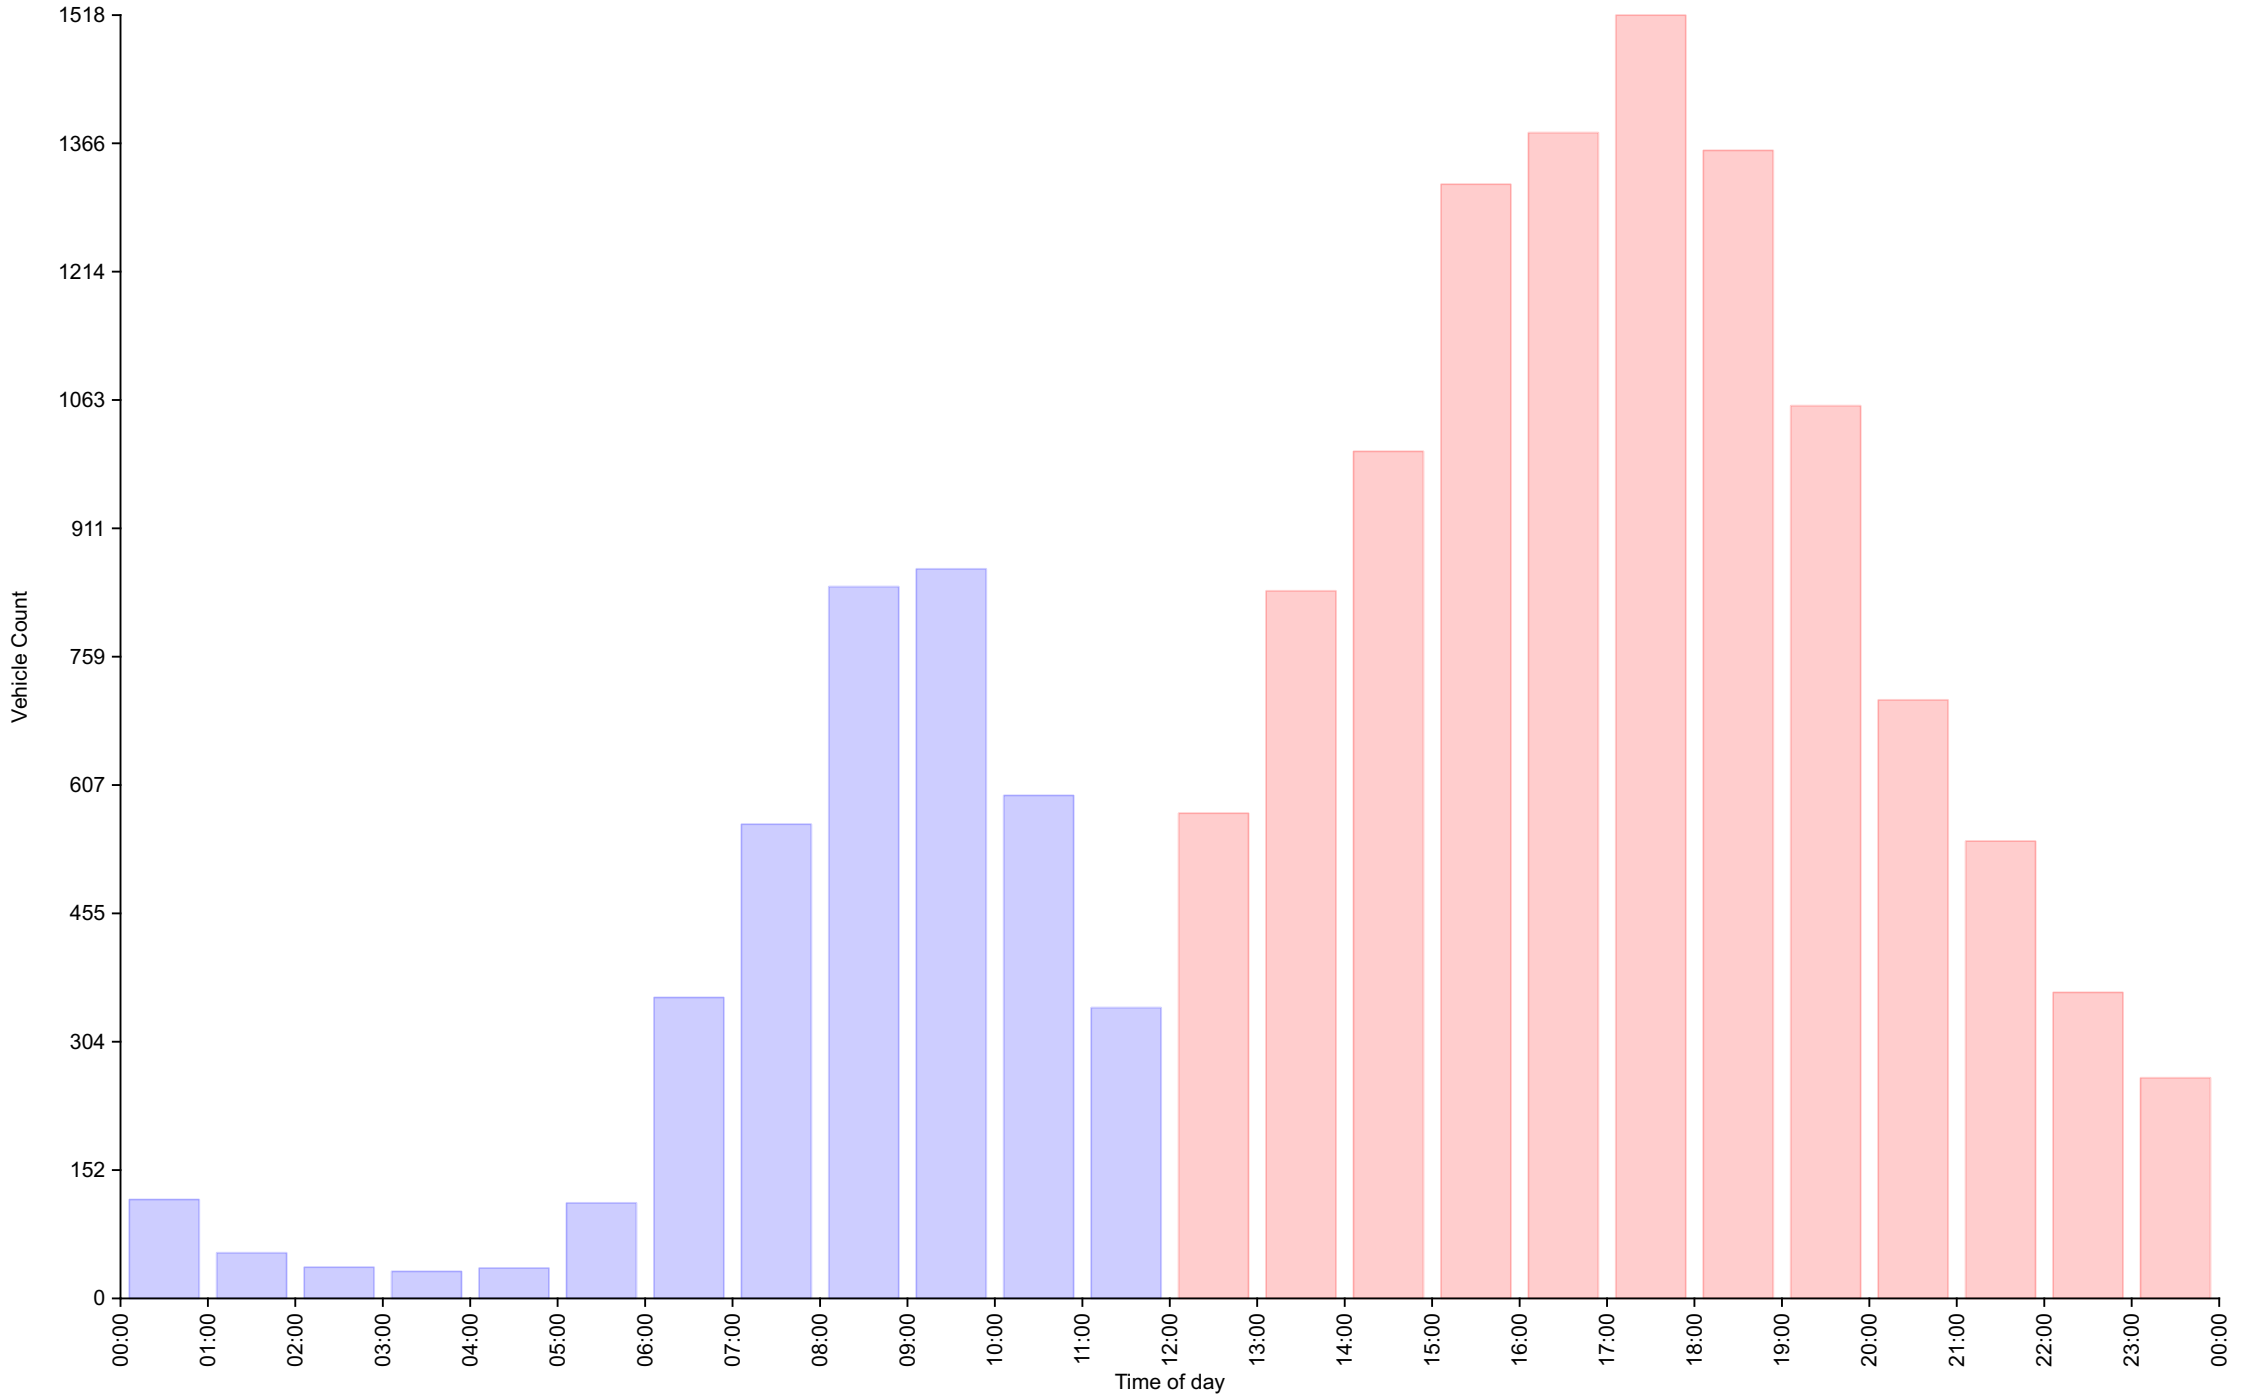

Traffic Report
Infant's School Crossing facing South
Traffic Overview from Sun Sep 24 2023 to Sat Sep 30 2023

Vehicle Speed Classes (Mph)

	<15	15 20	20 25	25 30	30 35	35 40	40 45	45 50	50 55	55 60	60 65	65 70	>70	Total	85th Percentile
00:00	0	0	2	19	43	28	22	3	0	0	0	0	0	117	40.1
01:00	0	0	2	7	25	11	6	2	0	1	0	0	0	54	39.2
02:00	0	0	0	2	15	13	6	1	0	0	0	0	0	37	40.2
03:00	0	0	0	4	11	11	4	1	0	1	0	0	0	32	40.4
04:00	0	0	0	3	12	7	9	5	0	0	0	0	0	36	42.6
05:00	0	0	1	12	48	35	15	2	0	0	0	0	0	113	39.0
06:00	0	0	10	90	137	82	29	6	1	1	0	0	0	356	37.9
07:00	0	0	4	142	241	123	43	6	2	0	0	0	0	561	37.2
08:00	0	1	18	293	376	131	21	2	0	0	0	0	0	842	34.7
09:00	0	12	112	369	279	72	15	4	0	0	0	0	0	863	32.8
10:00	0	1	19	187	266	103	17	1	1	0	0	0	0	595	35.2
11:00	0	2	13	126	142	47	11	2	1	0	0	0	0	344	34.6
12:00	0	0	15	201	248	85	23	2	0	0	0	0	0	574	35.0
13:00	0	3	24	298	353	124	30	4	1	0	0	0	0	837	34.9
14:00	0	2	32	348	435	148	33	3	1	0	0	0	0	1002	34.9
15:00	2	14	111	485	518	142	41	5	0	0	0	0	0	1318	33.8
16:00	0	10	102	541	526	164	28	8	0	0	0	0	0	1379	33.9
17:00	2	17	78	596	615	172	33	5	0	0	0	0	0	1518	33.7
18:00	0	2	40	491	581	197	39	8	0	0	0	0	0	1358	34.6
19:00	1	3	36	336	463	148	52	12	3	1	0	1	0	1056	35.2
20:00	0	0	21	219	332	100	33	2	1	0	0	0	0	708	35.0
21:00	0	0	14	157	219	107	37	5	1	0	1	0	0	541	36.9
22:00	0	0	8	105	145	74	20	7	2	1	0	0	0	362	36.7
23:00	0	0	4	60	106	58	27	5	1	0	0	0	0	261	38.2
AM Total	0	16	181	1254	1595	663	198	35	5	3	0	0	0		
PM Total	5	51	485	3837	4541	1519	396	66	10	2	1	1	0		
Total	5	67	666	5091	6136	2182	594	101	15	5	1	1	0		
Percent	0.03%	0.45%	4.48%	34.25%	41.28%	14.68%	4.00%	0.68%	0.10%	0.03%	0.01%	0.01%	0.00%		

Time of day

Total Vehicles : 14864
30th Percentile : 28.2 MPH
50th Percentile : 30.1 MPH
85th Percentile : 35.0 MPH
95th Percentile : 38.9 MPH
Average Speed : 31.1 MPH
Highest Speed : 66.6 MPH
Speed Limit: 30 Mph
Total Over Speed Limit: 60.8 % (9035 / 14864)

Vehicle Counts By Hour

Traffic Overview from Sun Sep 24 2023 to Sat Sep 30 2023
(60 Minute Resolution)