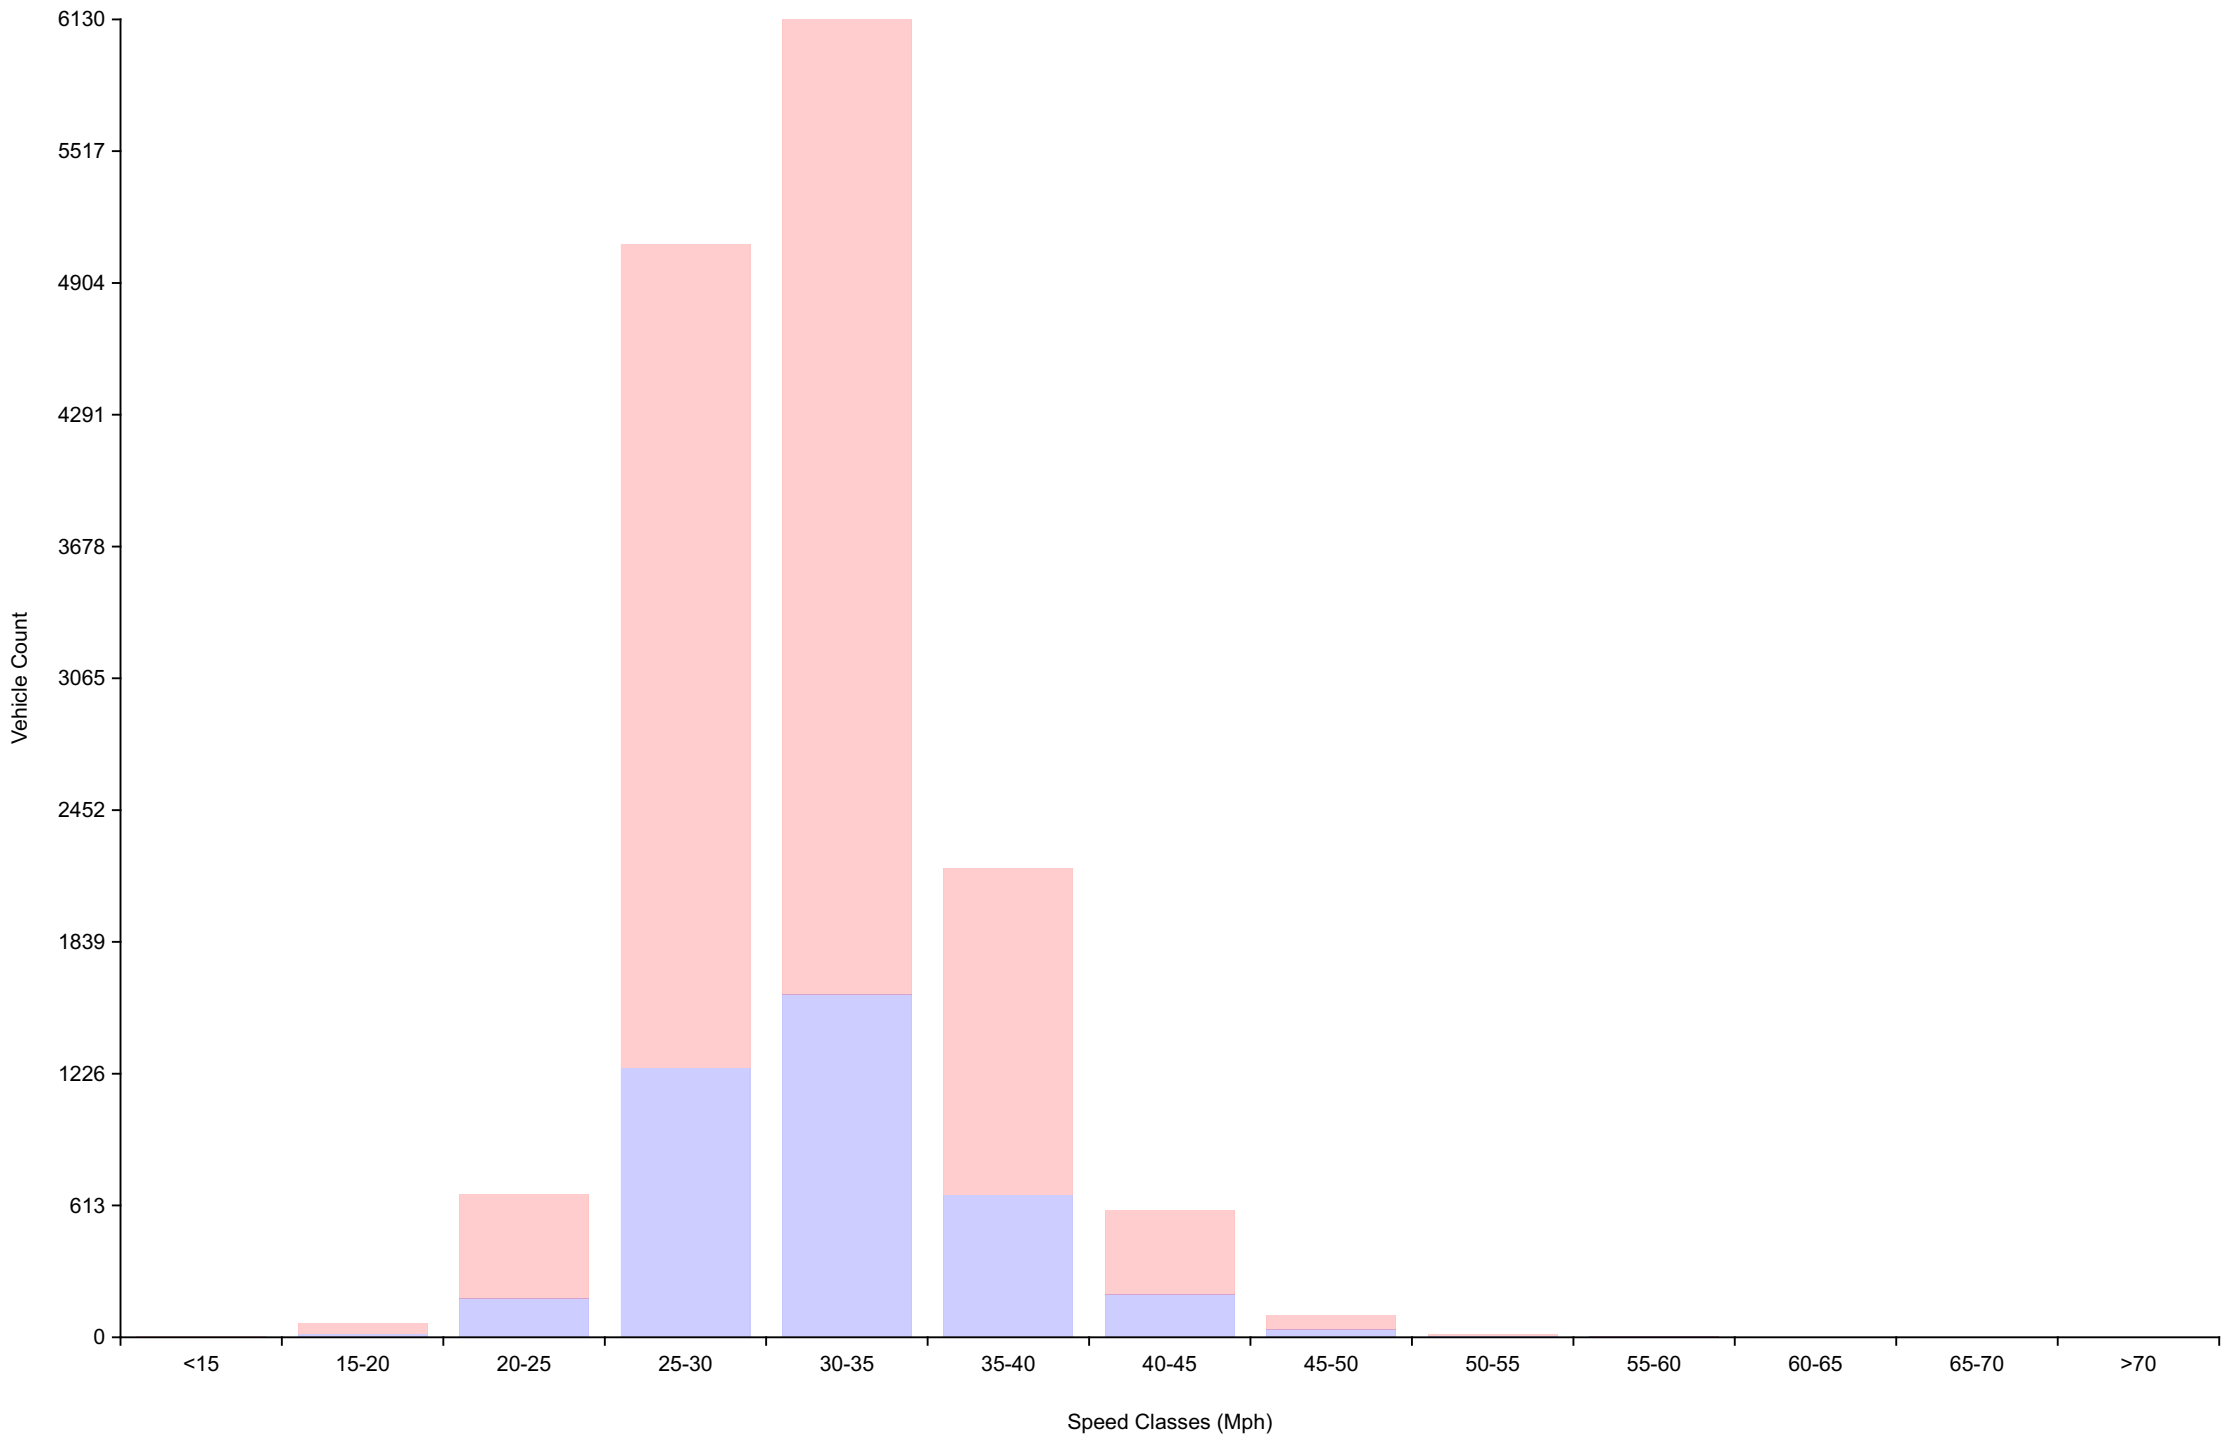

Vehicle Counts By Speed Class

Traffic Overview from Sun Sep 24 2023 to Sat Sep 30 2023