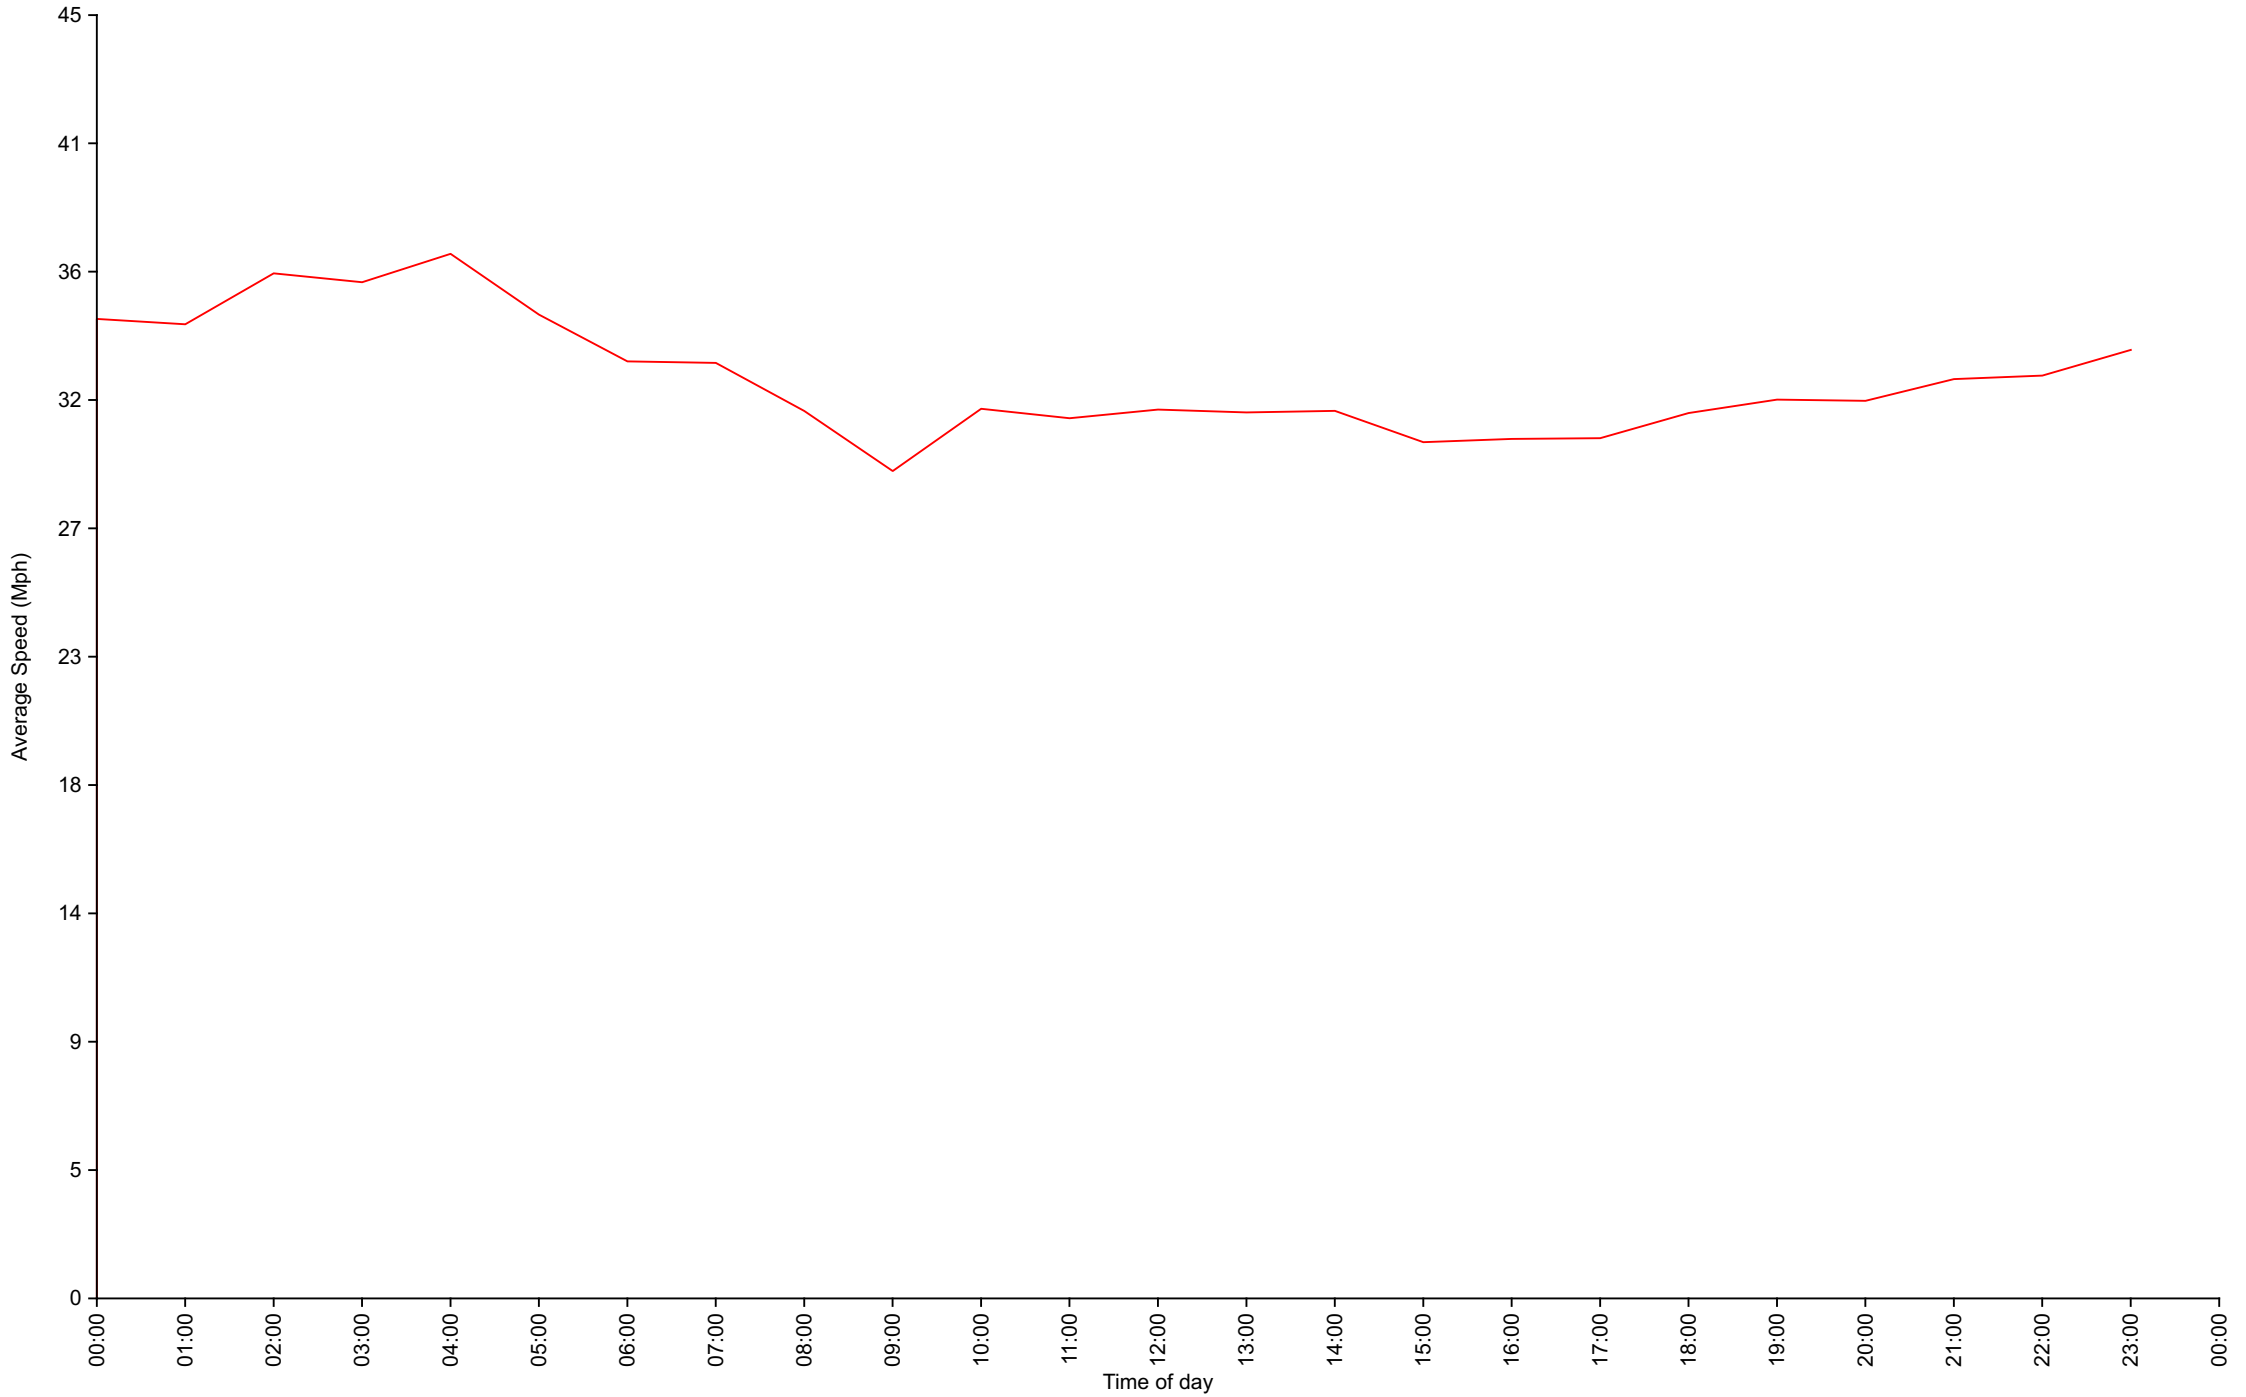

Time of day

Total Vehicles : 14864
 30th Percentile : 28.2 MPH
 50th Percentile : 30.1 MPH
 85th Percentile : 35.0 MPH
 95th Percentile : 38.9 MPH
 Average Speed : 31.1 MPH
 Highest Speed : 66.6 MPH
 Speed Limit: 30 Mph
 Total Over Speed Limit: 60.8 % (9035 / 14864)

Traffic Overview from Sun Sep 24 2023 to Sat Sep 30 2023
(60 Minute Resolution)

Cumulative Speed Distribution Curve

Traffic Overview from Sun Sep 24 2023 to Sat Sep 30 2023