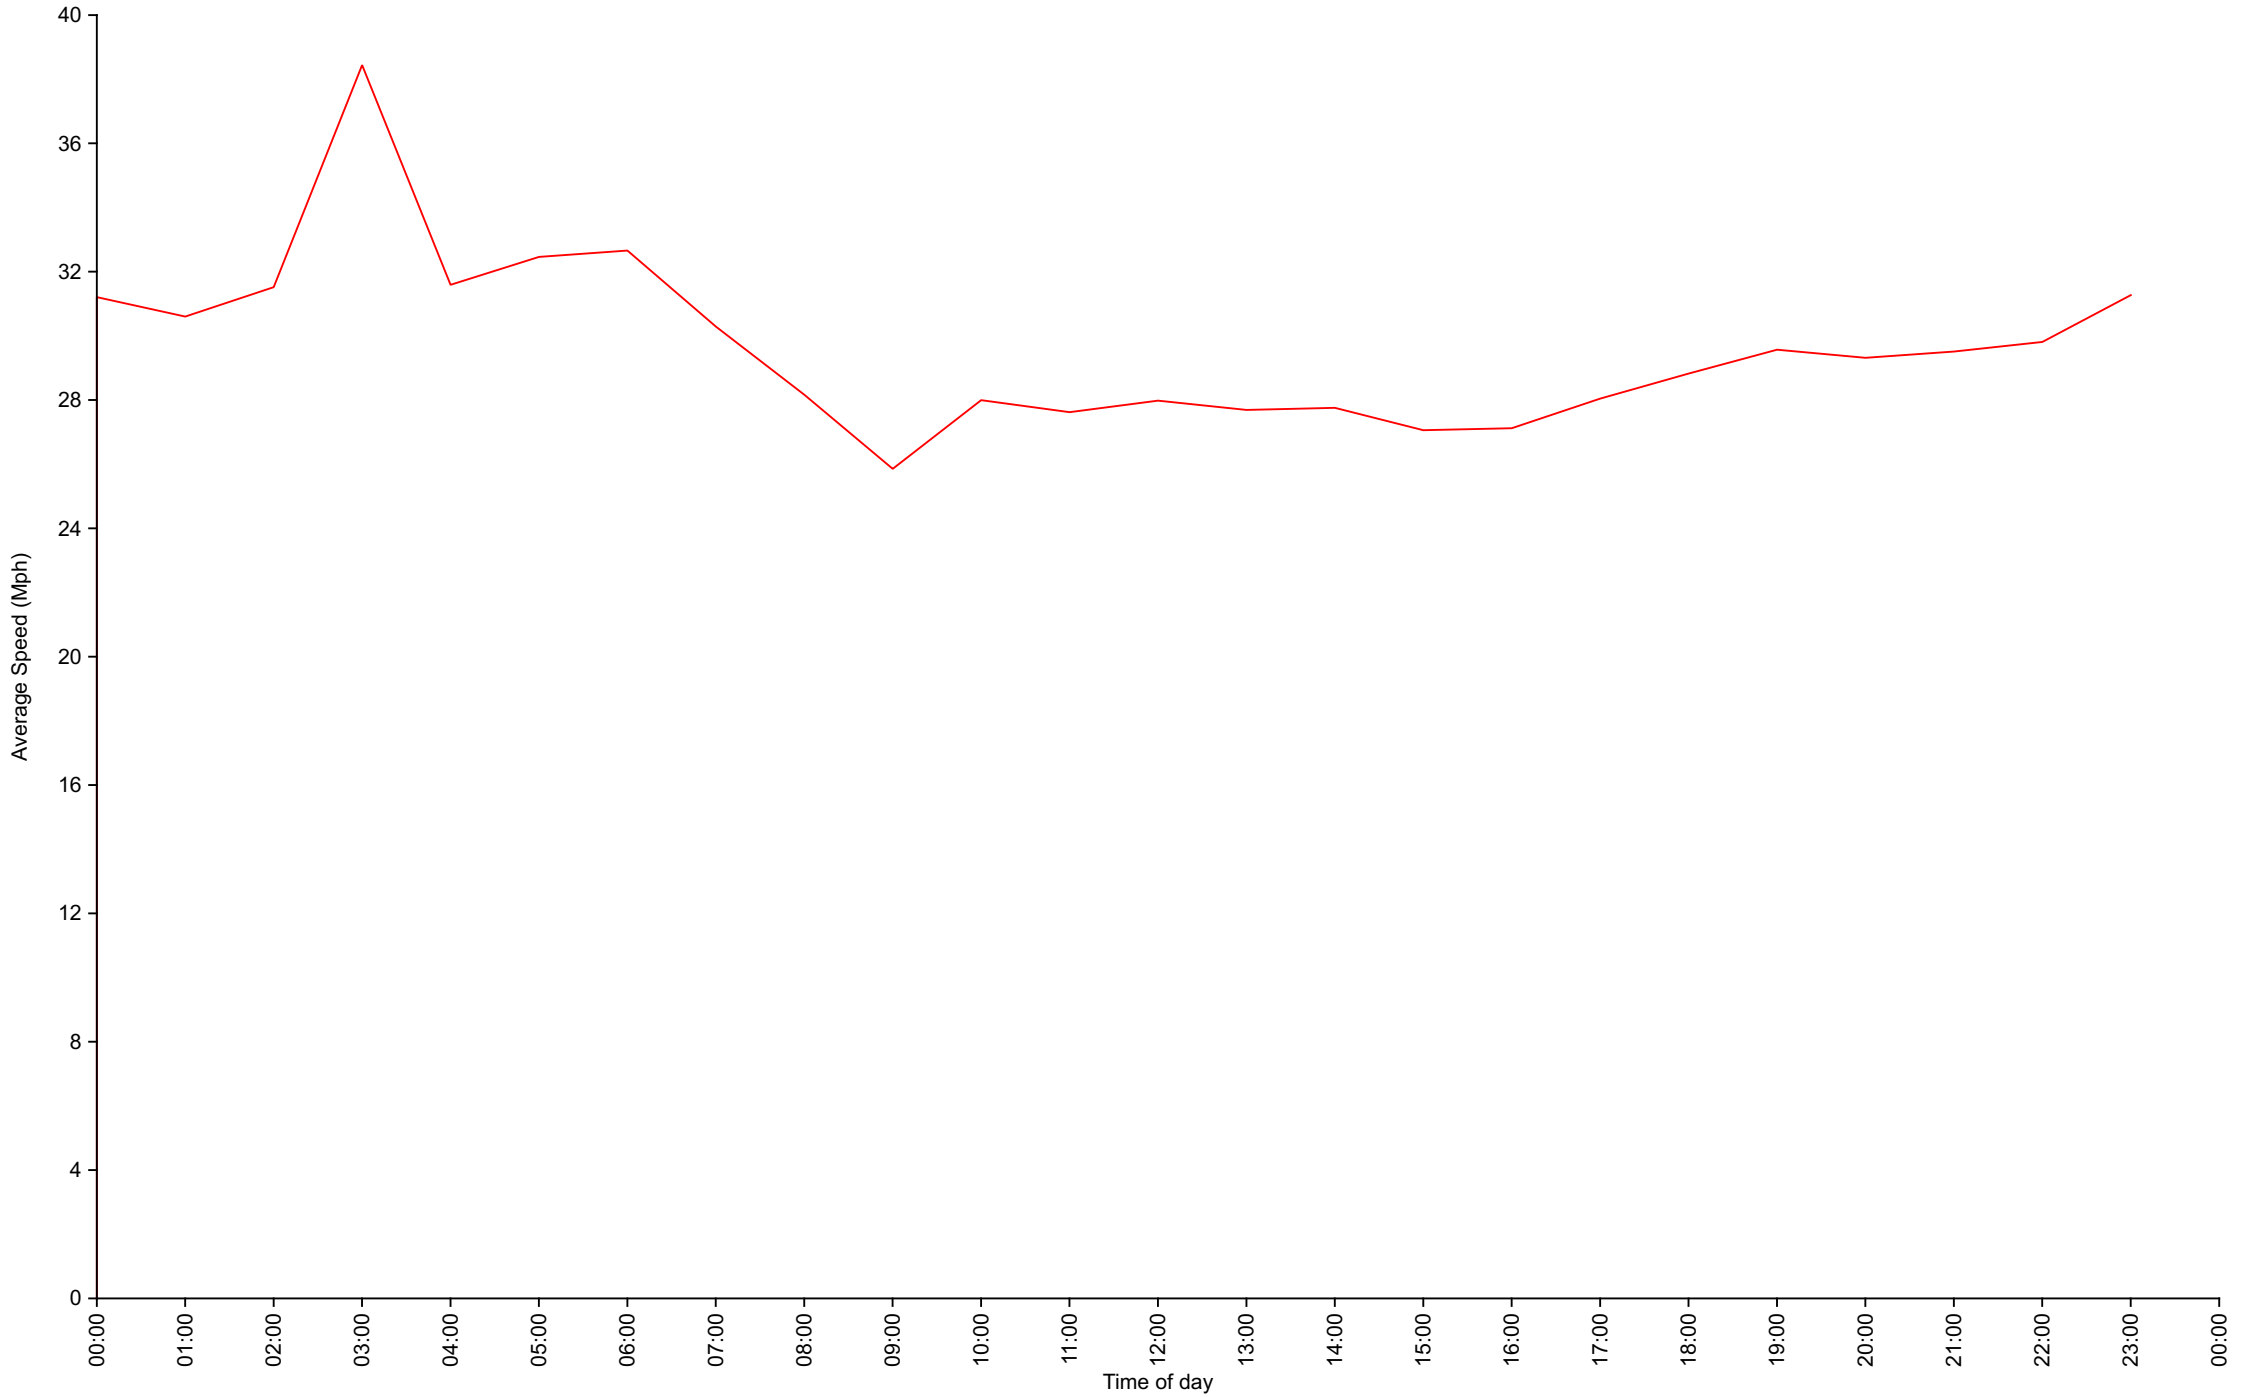

Total Vehicles : 13273
 30th Percentile : 25.3 MPH
 50th Percentile : 27.4 MPH
 85th Percentile : 32.5 MPH
 95th Percentile : 36.5 MPH
 Average Speed : 28.3 MPH
 Highest Speed : 67.4 MPH
 Speed Limit: 30 Mph
 Total Over Speed Limit: 35.1 % (4663 / 13273)

Vehicle Counts By Hour

Traffic Overview from Sun Sep 17 2023 to Sat Sep 23 2023
(60 Minute Resolution)

Vehicle Counts By Speed Class

Traffic Overview from Sun Sep 17 2023 to Sat Sep 23 2023

Average Speed By Hour

Traffic Overview from Sun Sep 17 2023 to Sat Sep 23 2023
(60 Minute Resolution)

Cumulative Speed Distribution Curve

Traffic Overview from Sun Sep 17 2023 to Sat Sep 23 2023