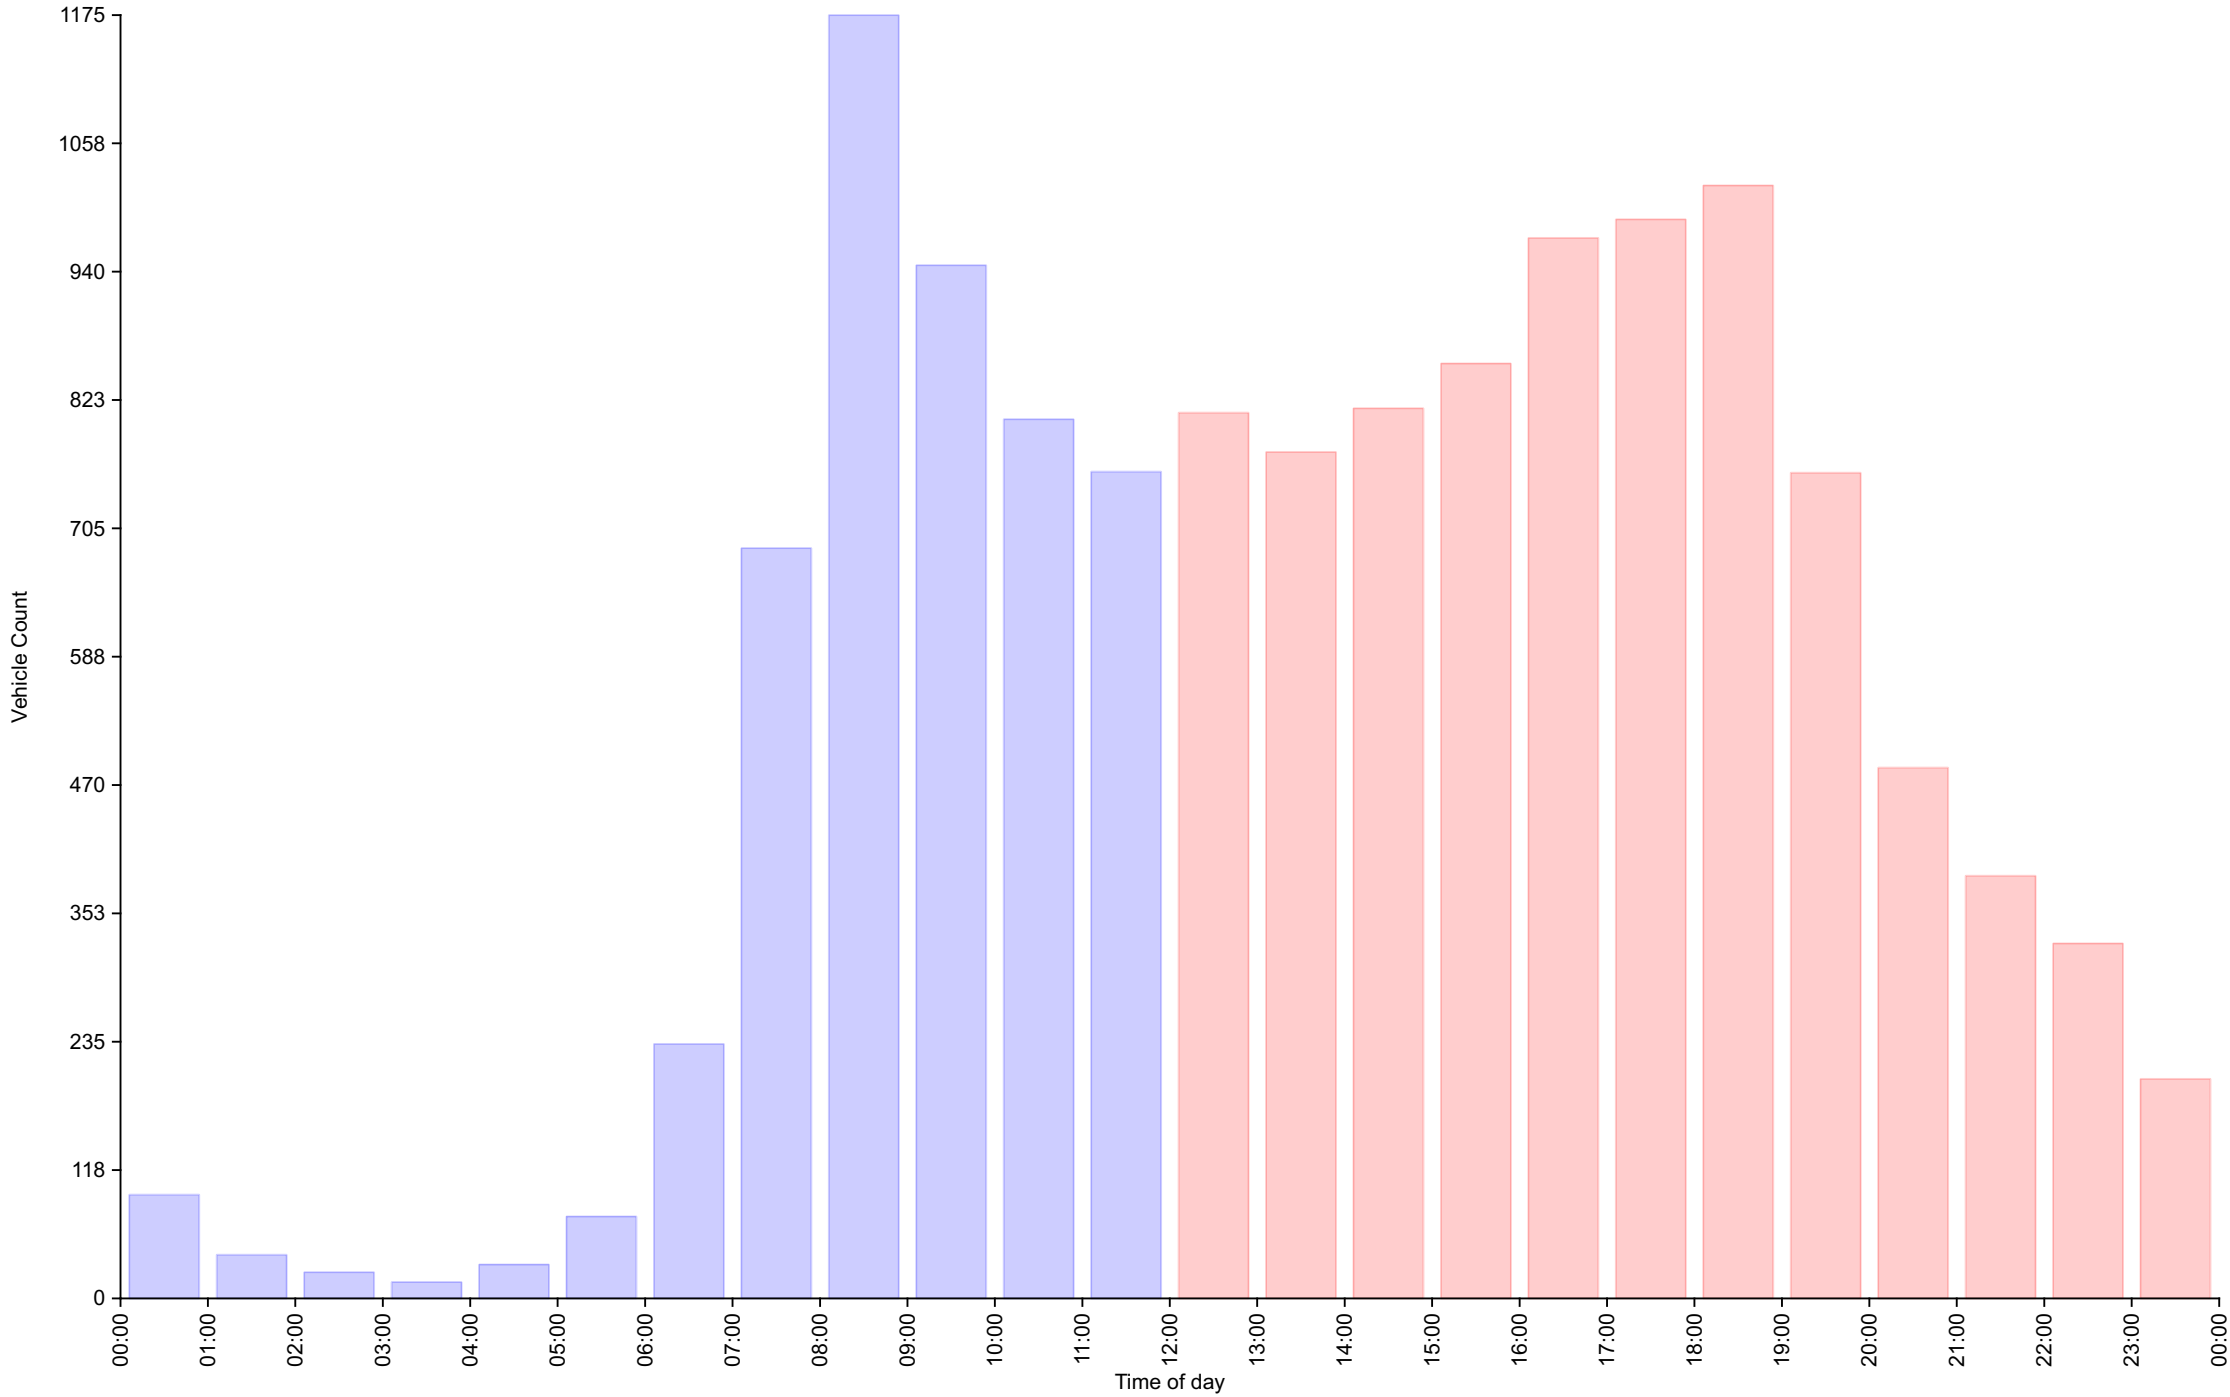

Traffic Report
Primary School crossing facing Somerton
Traffic Overview from Sun Sep 17 2023 to Sat Sep 23 2023

Vehicle Speed Classes (Mph)

	<15	15 20	20 25	25 30	30 35	35 40	40 45	45 50	50 55	55 60	60 65	65 70	>70	Total	85th Percentile
00:00	0	0	12	32	26	13	8	2	2	0	0	0	0	95	37.7
01:00	0	2	5	14	8	6	2	1	2	0	0	0	0	40	38.5
02:00	0	0	5	5	7	3	4	0	0	0	0	0	0	24	39.4
03:00	0	0	0	2	5	1	3	2	1	1	0	0	0	15	47.3
04:00	0	1	1	9	11	7	2	0	0	0	0	0	0	31	35.6
05:00	0	2	4	22	23	15	4	2	2	1	0	0	0	75	38.3
06:00	0	0	11	64	81	50	17	6	3	0	1	0	0	233	37.4
07:00	0	3	48	282	245	83	20	5	1	0	0	0	0	687	34.3
08:00	0	16	185	576	316	73	8	1	0	0	0	0	0	1175	31.6
09:00	0	62	327	380	139	32	6	0	0	0	0	0	0	946	29.8
10:00	0	16	152	378	195	53	9	1	0	1	0	0	0	805	31.7
11:00	0	26	164	334	177	46	8	1	1	0	0	0	0	757	31.5
12:00	0	15	163	374	185	60	13	1	0	0	0	0	0	811	31.8
13:00	0	22	163	357	182	37	12	1	1	0	0	0	0	775	31.6
14:00	0	19	148	403	200	34	8	2	0	0	1	0	0	815	31.4
15:00	0	32	205	397	175	41	4	2	0	0	0	0	0	856	30.8
16:00	0	44	229	427	216	46	8	1	0	0	0	0	0	971	31.1
17:00	0	18	210	430	254	58	14	3	1	0	0	0	0	988	32.0
18:00	0	11	152	450	297	91	14	3	1	0	0	0	0	1019	32.9
19:00	0	7	85	328	219	90	23	4	0	0	0	0	0	756	34.1
20:00	0	6	72	211	129	45	16	3	3	1	0	0	0	486	33.6
21:00	0	8	50	165	107	35	13	6	1	0	1	1	0	387	33.9
22:00	0	10	45	122	93	35	9	9	0	1	1	0	0	325	35.1
23:00	0	2	17	73	57	32	12	6	2	0	0	0	0	201	36.5
AM Total	0	128	914	2098	1233	382	91	21	12	3	1	0	0		
PM Total	0	194	1539	3737	2114	604	146	41	9	2	3	1	0		
Total	0	322	2453	5835	3347	986	237	62	21	5	4	1	0		
Percent	0.00%	2.43%	18.48%	43.96%	25.22%	7.43%	1.79%	0.47%	0.16%	0.04%	0.03%	0.01%	0.00%		

Total Vehicles : 13273
30th Percentile : 25.3 MPH
50th Percentile : 27.4 MPH
85th Percentile : 32.5 MPH
95th Percentile : 36.5 MPH
Average Speed : 28.3 MPH
Highest Speed : 67.4 MPH
Speed Limit: 30 Mph
Total Over Speed Limit: 35.1 % (4663 / 13273)

Vehicle Counts By Hour

Traffic Overview from Sun Sep 17 2023 to Sat Sep 23 2023
(60 Minute Resolution)