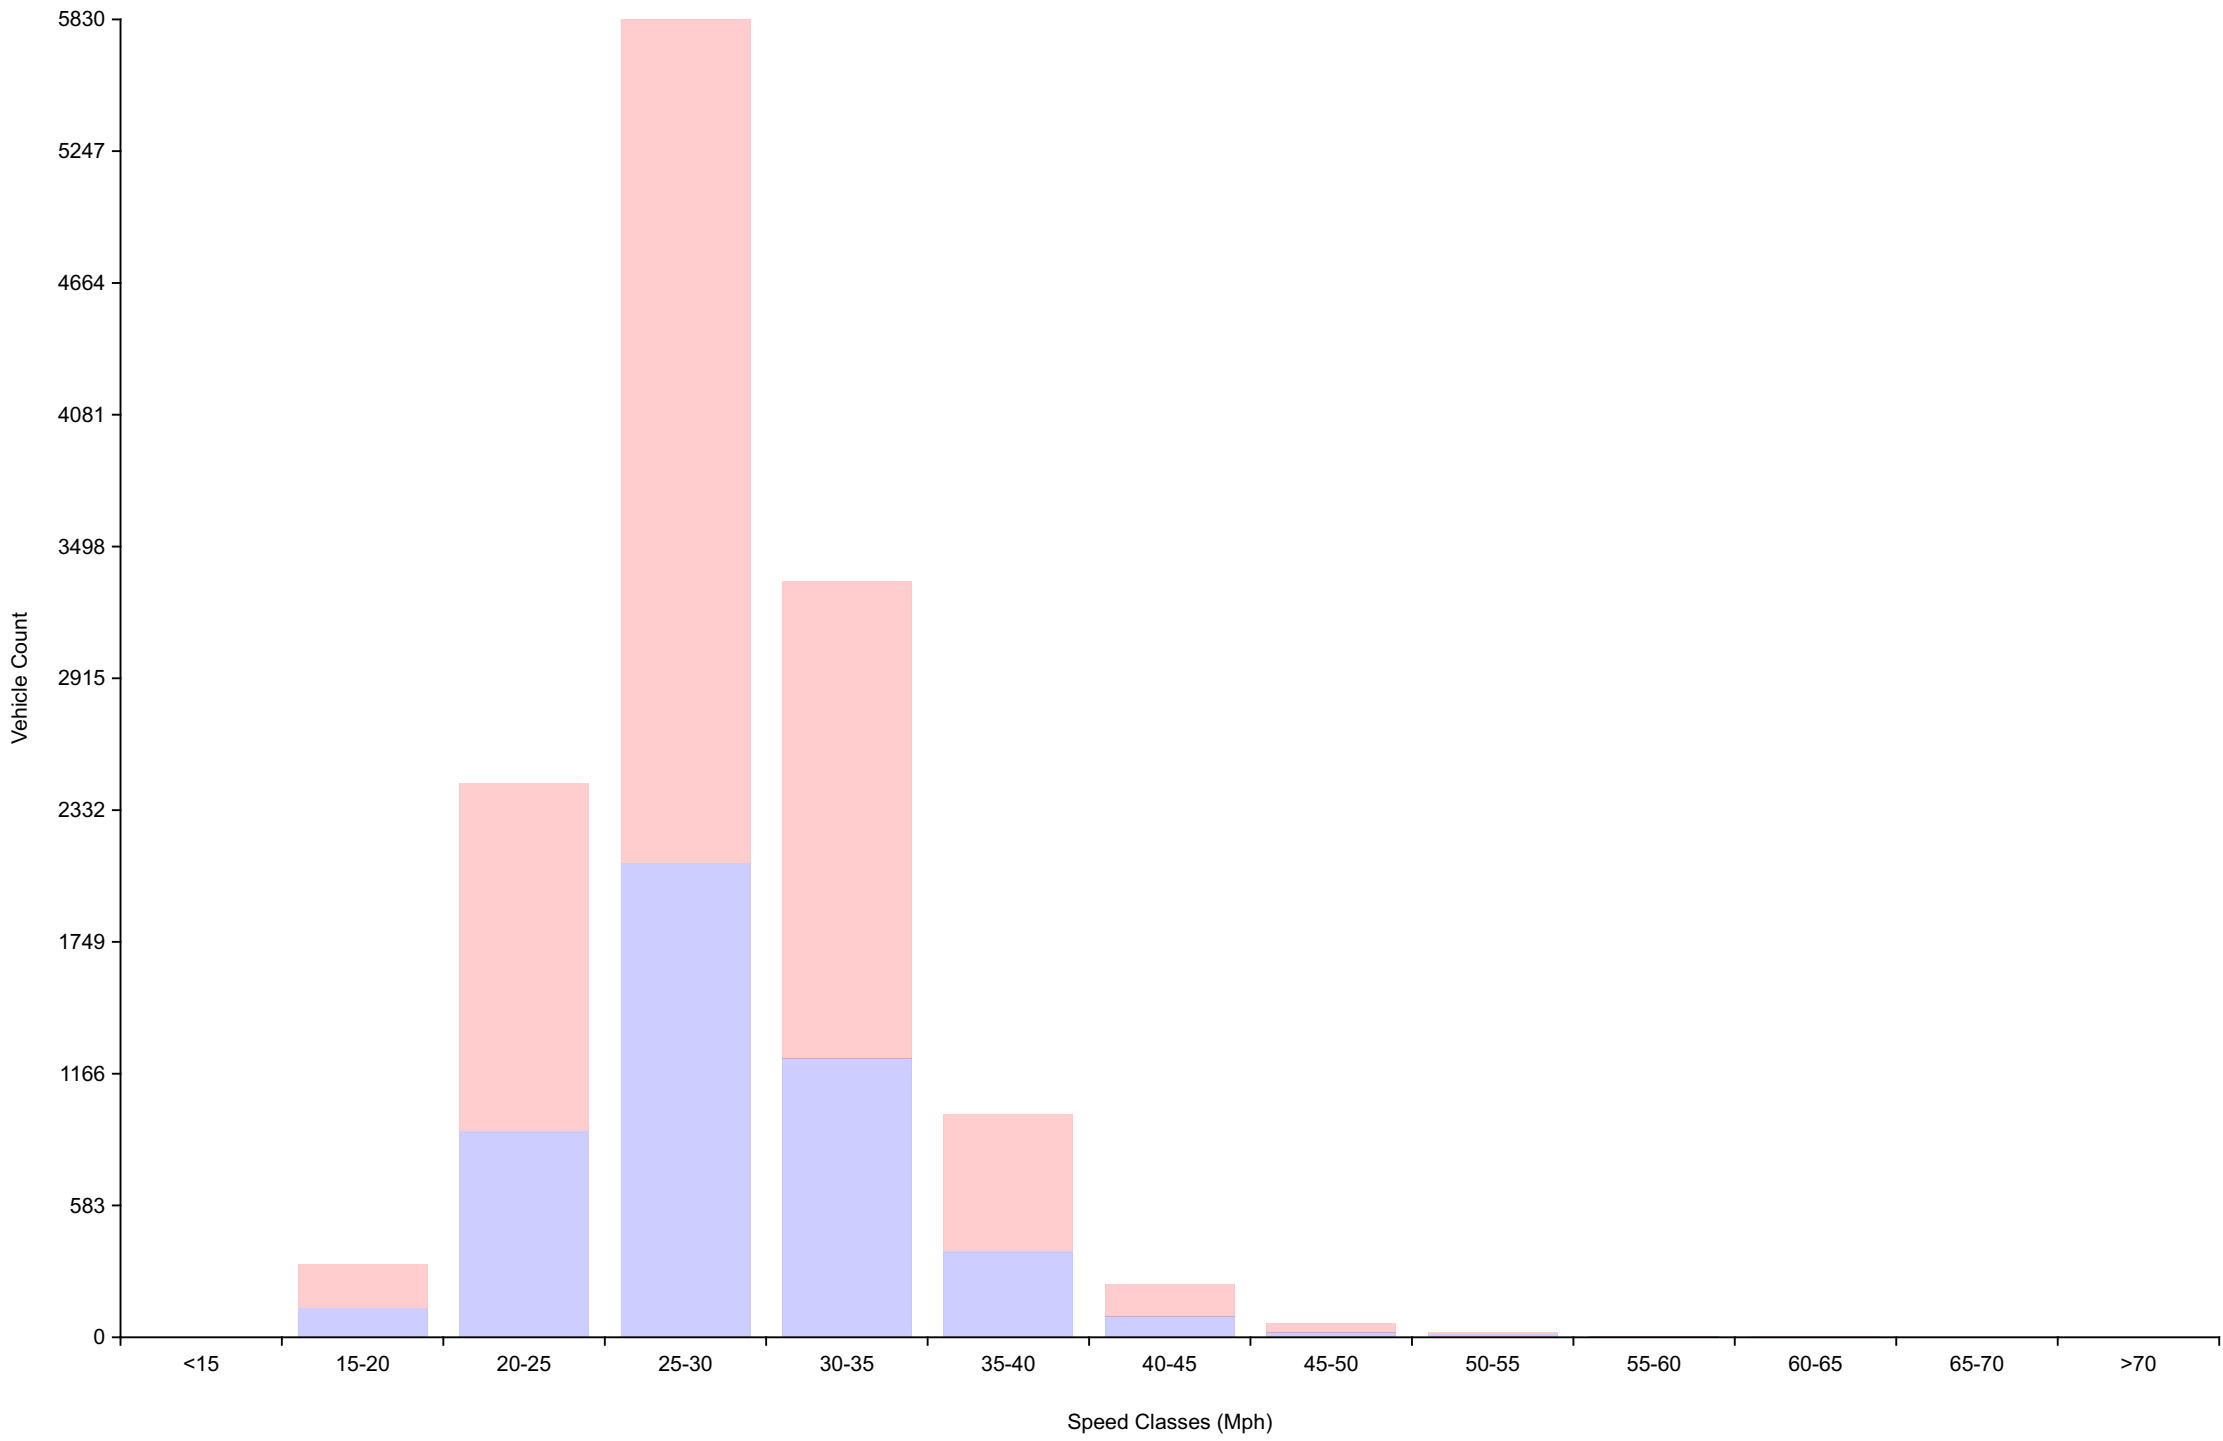

Total Vehicles : 13273
 30th Percentile : 25.3 MPH
 50th Percentile : 27.4 MPH
 85th Percentile : 32.5 MPH
 95th Percentile : 36.5 MPH
 Average Speed : 28.3 MPH
 Highest Speed : 67.4 MPH
 Speed Limit: 30 Mph
 Total Over Speed Limit: 35.1 % (4663 / 13273)

Vehicle Counts By Hour

Traffic Overview from Sun Sep 17 2023 to Sat Sep 23 2023
(60 Minute Resolution)

Vehicle Counts By Speed Class

Traffic Overview from Sun Sep 17 2023 to Sat Sep 23 2023

Average Speed By Hour

Traffic Overview from Sun Sep 17 2023 to Sat Sep 23 2023
(60 Minute Resolution)

Cumulative Speed Distribution Curve

Traffic Overview from Sun Sep 17 2023 to Sat Sep 23 2023