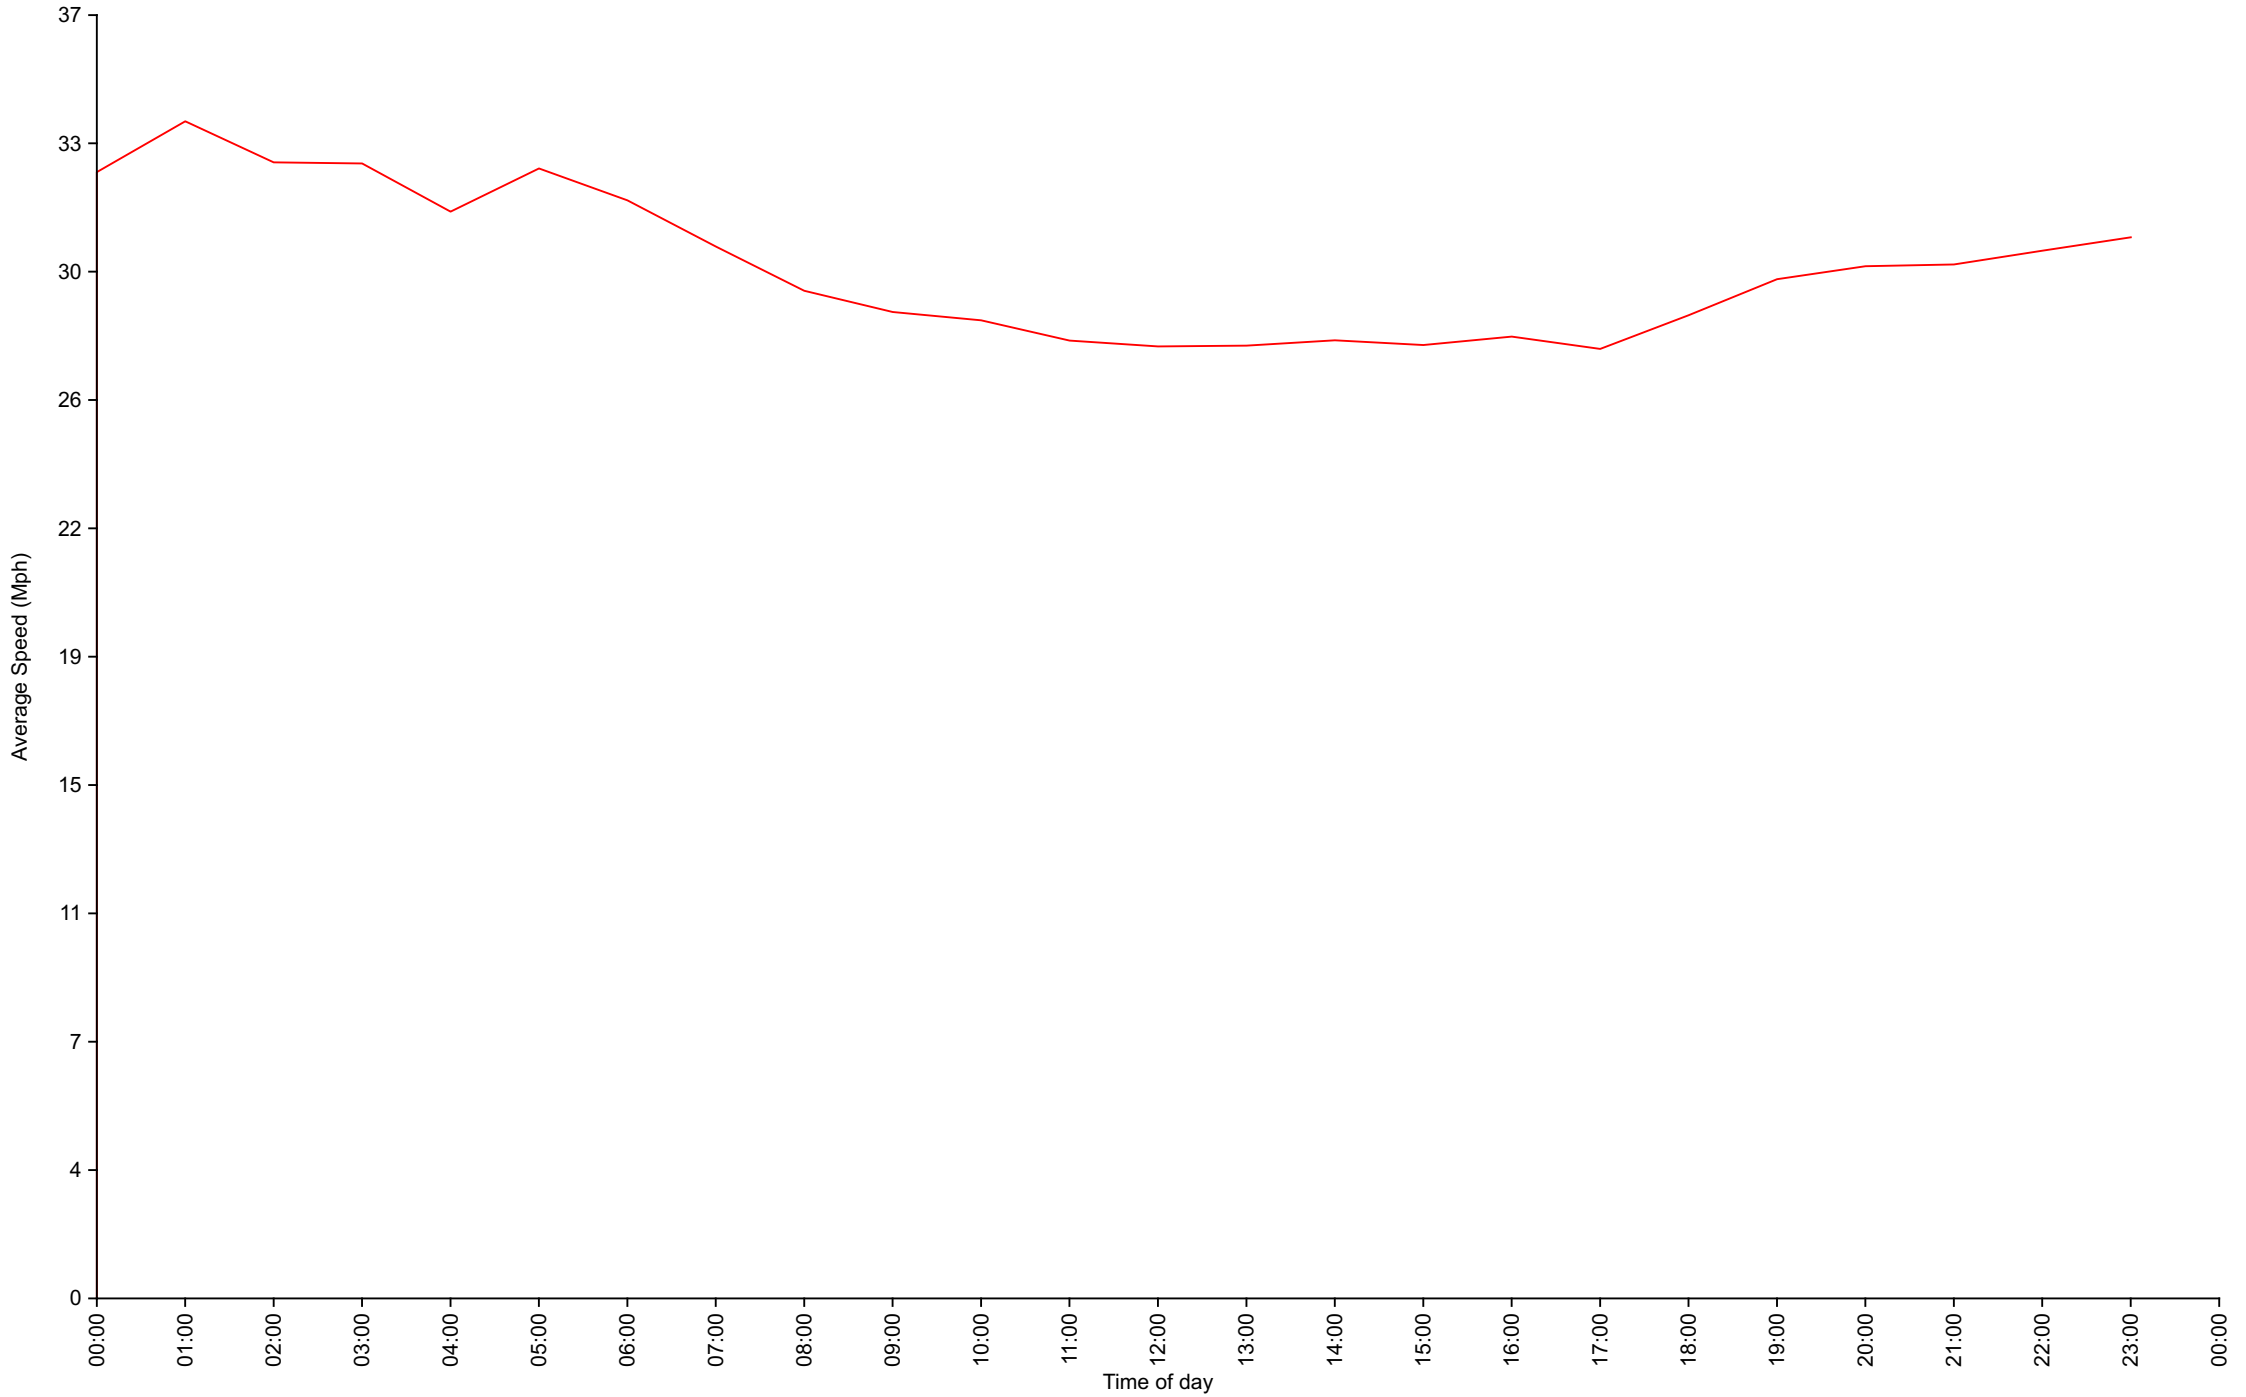

Average Speed By Hour

Traffic Overview from Sun Aug 6 2023 to Fri Aug 11 2023
(60 Minute Resolution)