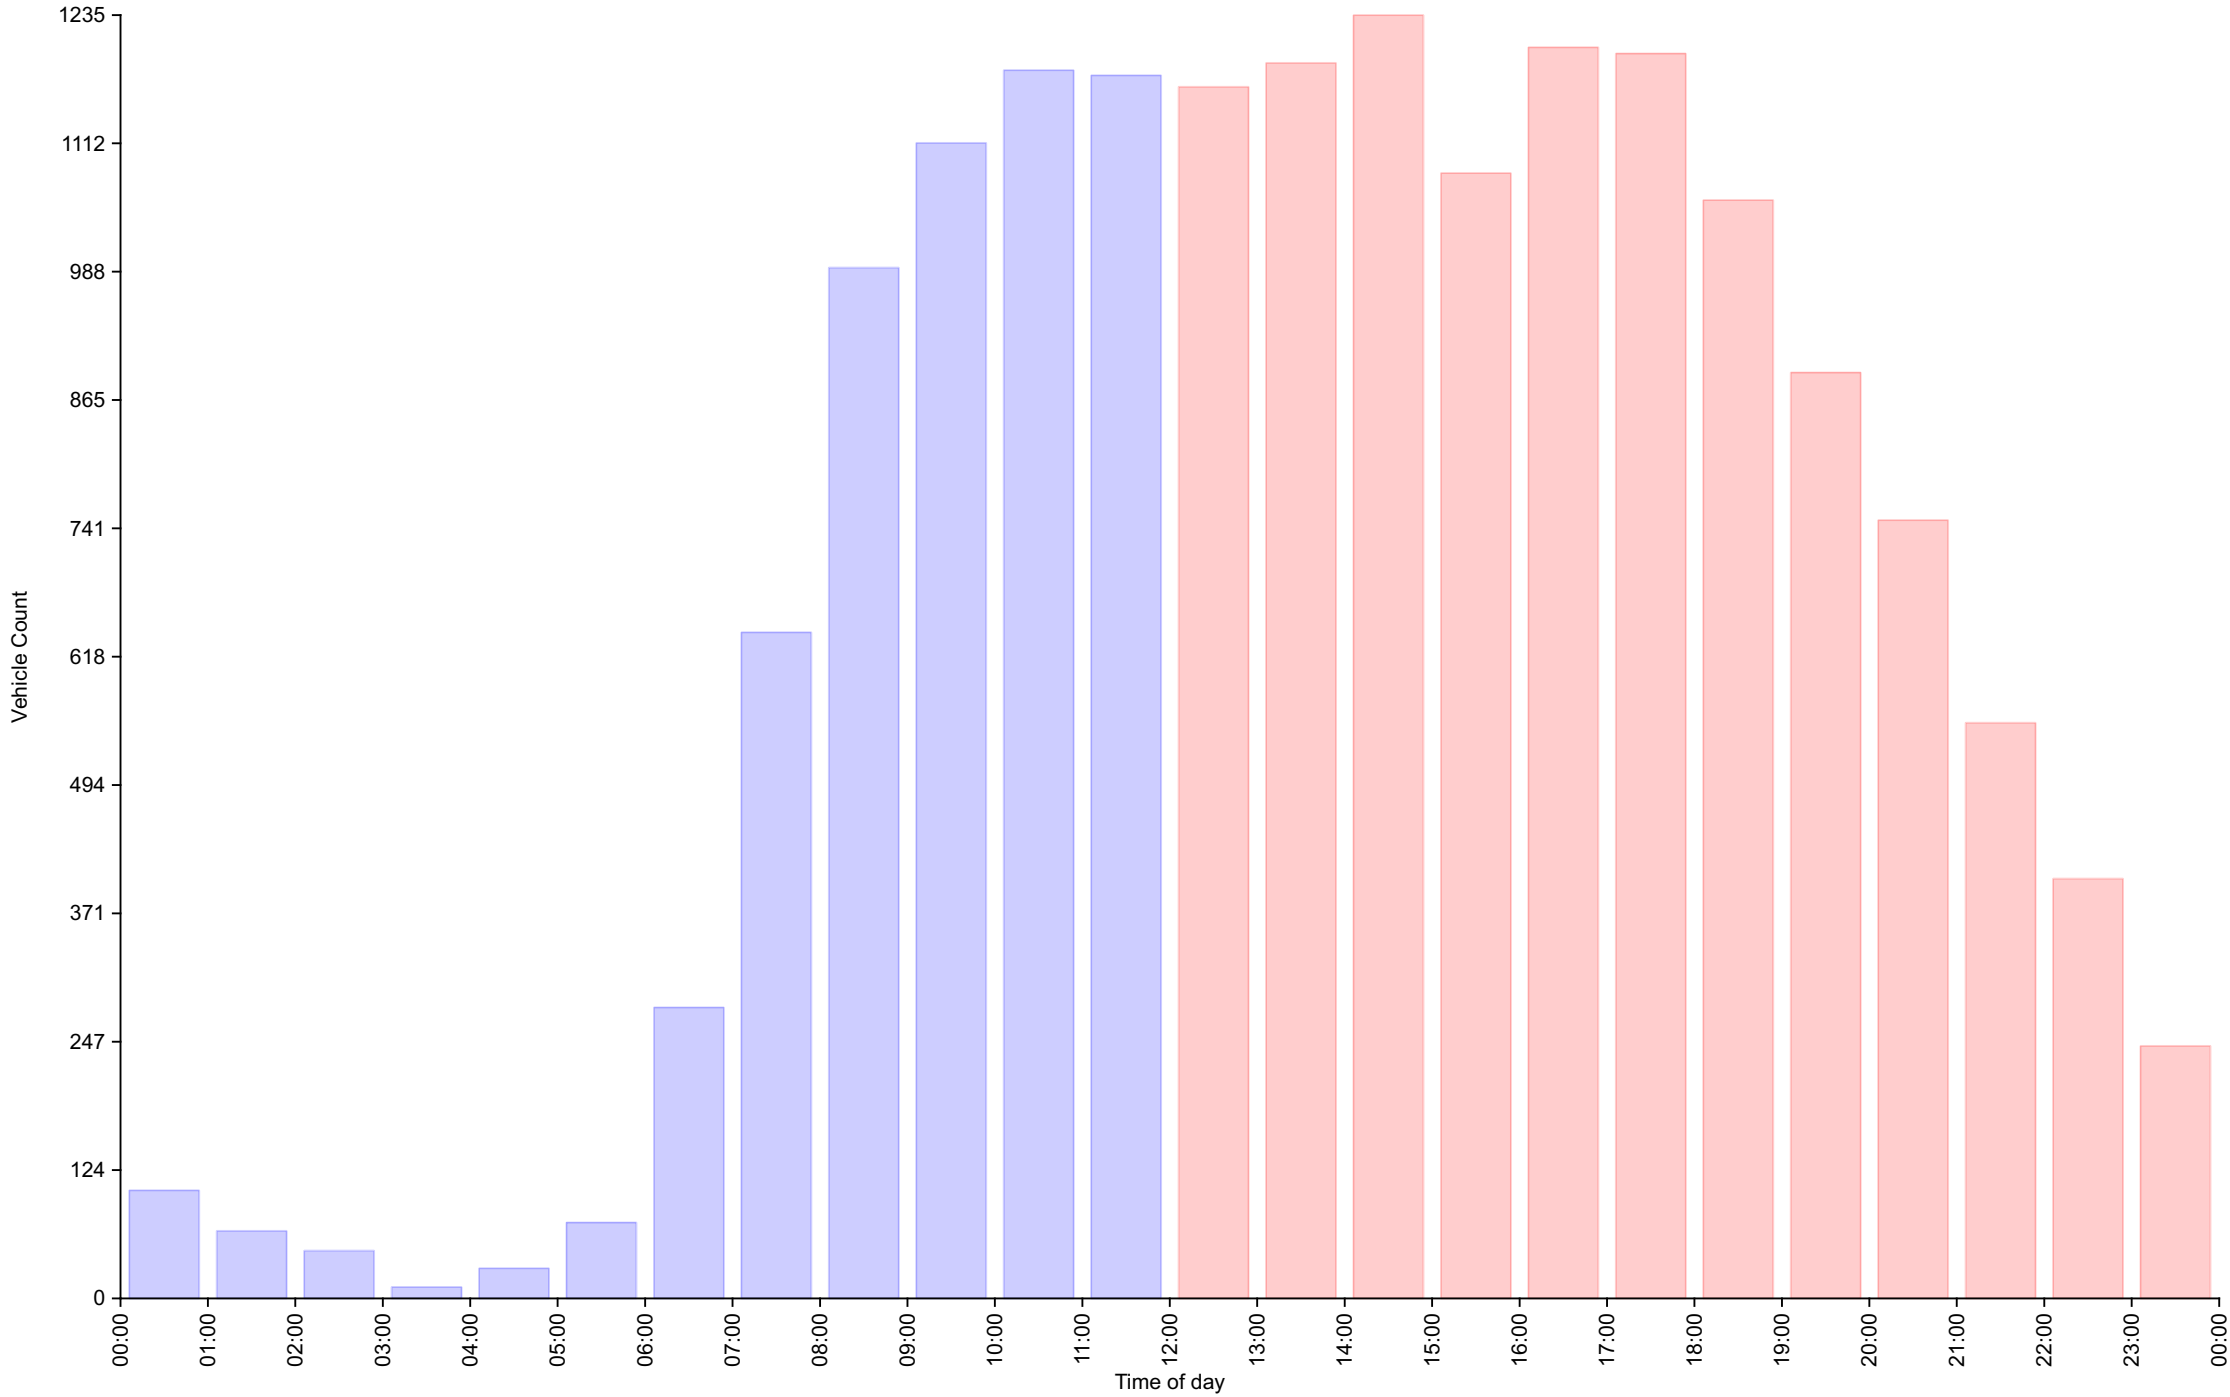

Traffic Report

Bridge Facing Northover

Traffic Overview from Sun Aug 6 2023 to Fri Aug 11 2023

Vehicle Speed Classes (Mph)

	<15	15 20	20 25	25 30	30 35	35 40	40 45	45 50	50 55	55 60	60 65	65 70	>70	Total	85th Percentile
00:00	0	0	1	27	53	16	4	2	1	0	0	0	0	104	35.9
01:00	0	0	0	13	30	14	3	3	0	0	1	1	0	65	37.8
02:00	0	0	1	8	27	7	2	0	0	1	0	0	0	46	37.1
03:00	0	0	0	3	6	1	0	0	0	1	0	0	0	11	34.4
04:00	0	0	2	11	9	5	2	0	0	0	0	0	0	29	36.6
05:00	0	1	2	22	23	18	5	2	0	0	0	0	0	73	38.3
06:00	0	1	7	84	128	43	15	1	0	1	0	0	0	280	36.1
07:00	0	5	25	239	303	56	8	3	2	0	0	0	0	641	33.2
08:00	0	3	47	514	398	25	5	0	0	0	0	0	0	992	31.0
09:00	0	5	69	674	341	18	5	0	0	0	0	0	0	1112	30.6
10:00	0	2	104	720	329	26	1	0	0	0	0	0	0	1182	30.4
11:00	0	8	143	754	258	11	1	2	0	0	0	0	0	1177	29.9
12:00	4	10	161	722	257	12	0	0	0	0	0	0	0	1166	30.0
13:00	3	6	160	736	274	10	0	0	0	0	0	0	0	1189	30.0
14:00	0	11	147	777	286	11	3	0	0	0	0	0	0	1235	30.0
15:00	0	7	138	686	240	11	1	0	0	0	0	0	0	1083	29.8
16:00	1	9	120	781	280	13	0	0	0	0	0	0	0	1204	30.0
17:00	0	3	194	732	261	8	0	0	0	0	0	0	0	1198	29.8
18:00	0	1	78	633	332	13	0	0	0	0	0	0	0	1057	30.6
19:00	0	2	38	436	375	34	5	1	0	0	0	0	0	891	31.7
20:00	0	4	36	302	355	44	6	2	0	0	0	0	0	749	32.4
21:00	0	2	30	237	236	39	9	1	0	0	0	0	0	554	32.6
22:00	0	0	24	170	165	33	9	2	1	0	0	0	0	404	33.0
23:00	0	1	7	89	120	19	6	1	0	0	0	0	0	243	33.0
AM Total	0	25	401	3069	1905	240	51	13	3	3	1	1	0		
PM Total	8	56	1133	6301	3181	247	39	7	1	0	0	0	0		
Total	8	81	1534	9370	5086	487	90	20	4	3	1	1	0		
Percent	0.05%	0.49%	9.19%	56.16%	30.48%	2.92%	0.54%	0.12%	0.02%	0.02%	0.01%	0.01%	0.00%		

Total Vehicles : 16685
30th Percentile : 26.3 MPH
50th Percentile : 27.9 MPH
85th Percentile : 30.9 MPH
95th Percentile : 33.3 MPH
Average Speed : 28.4 MPH
Highest Speed : 64.8 MPH
Speed Limit: 30 Mph
Total Over Speed Limit: 34.1 % (5692 / 16685)

Vehicle Counts By Hour

Traffic Overview from Sun Aug 6 2023 to Fri Aug 11 2023
(60 Minute Resolution)