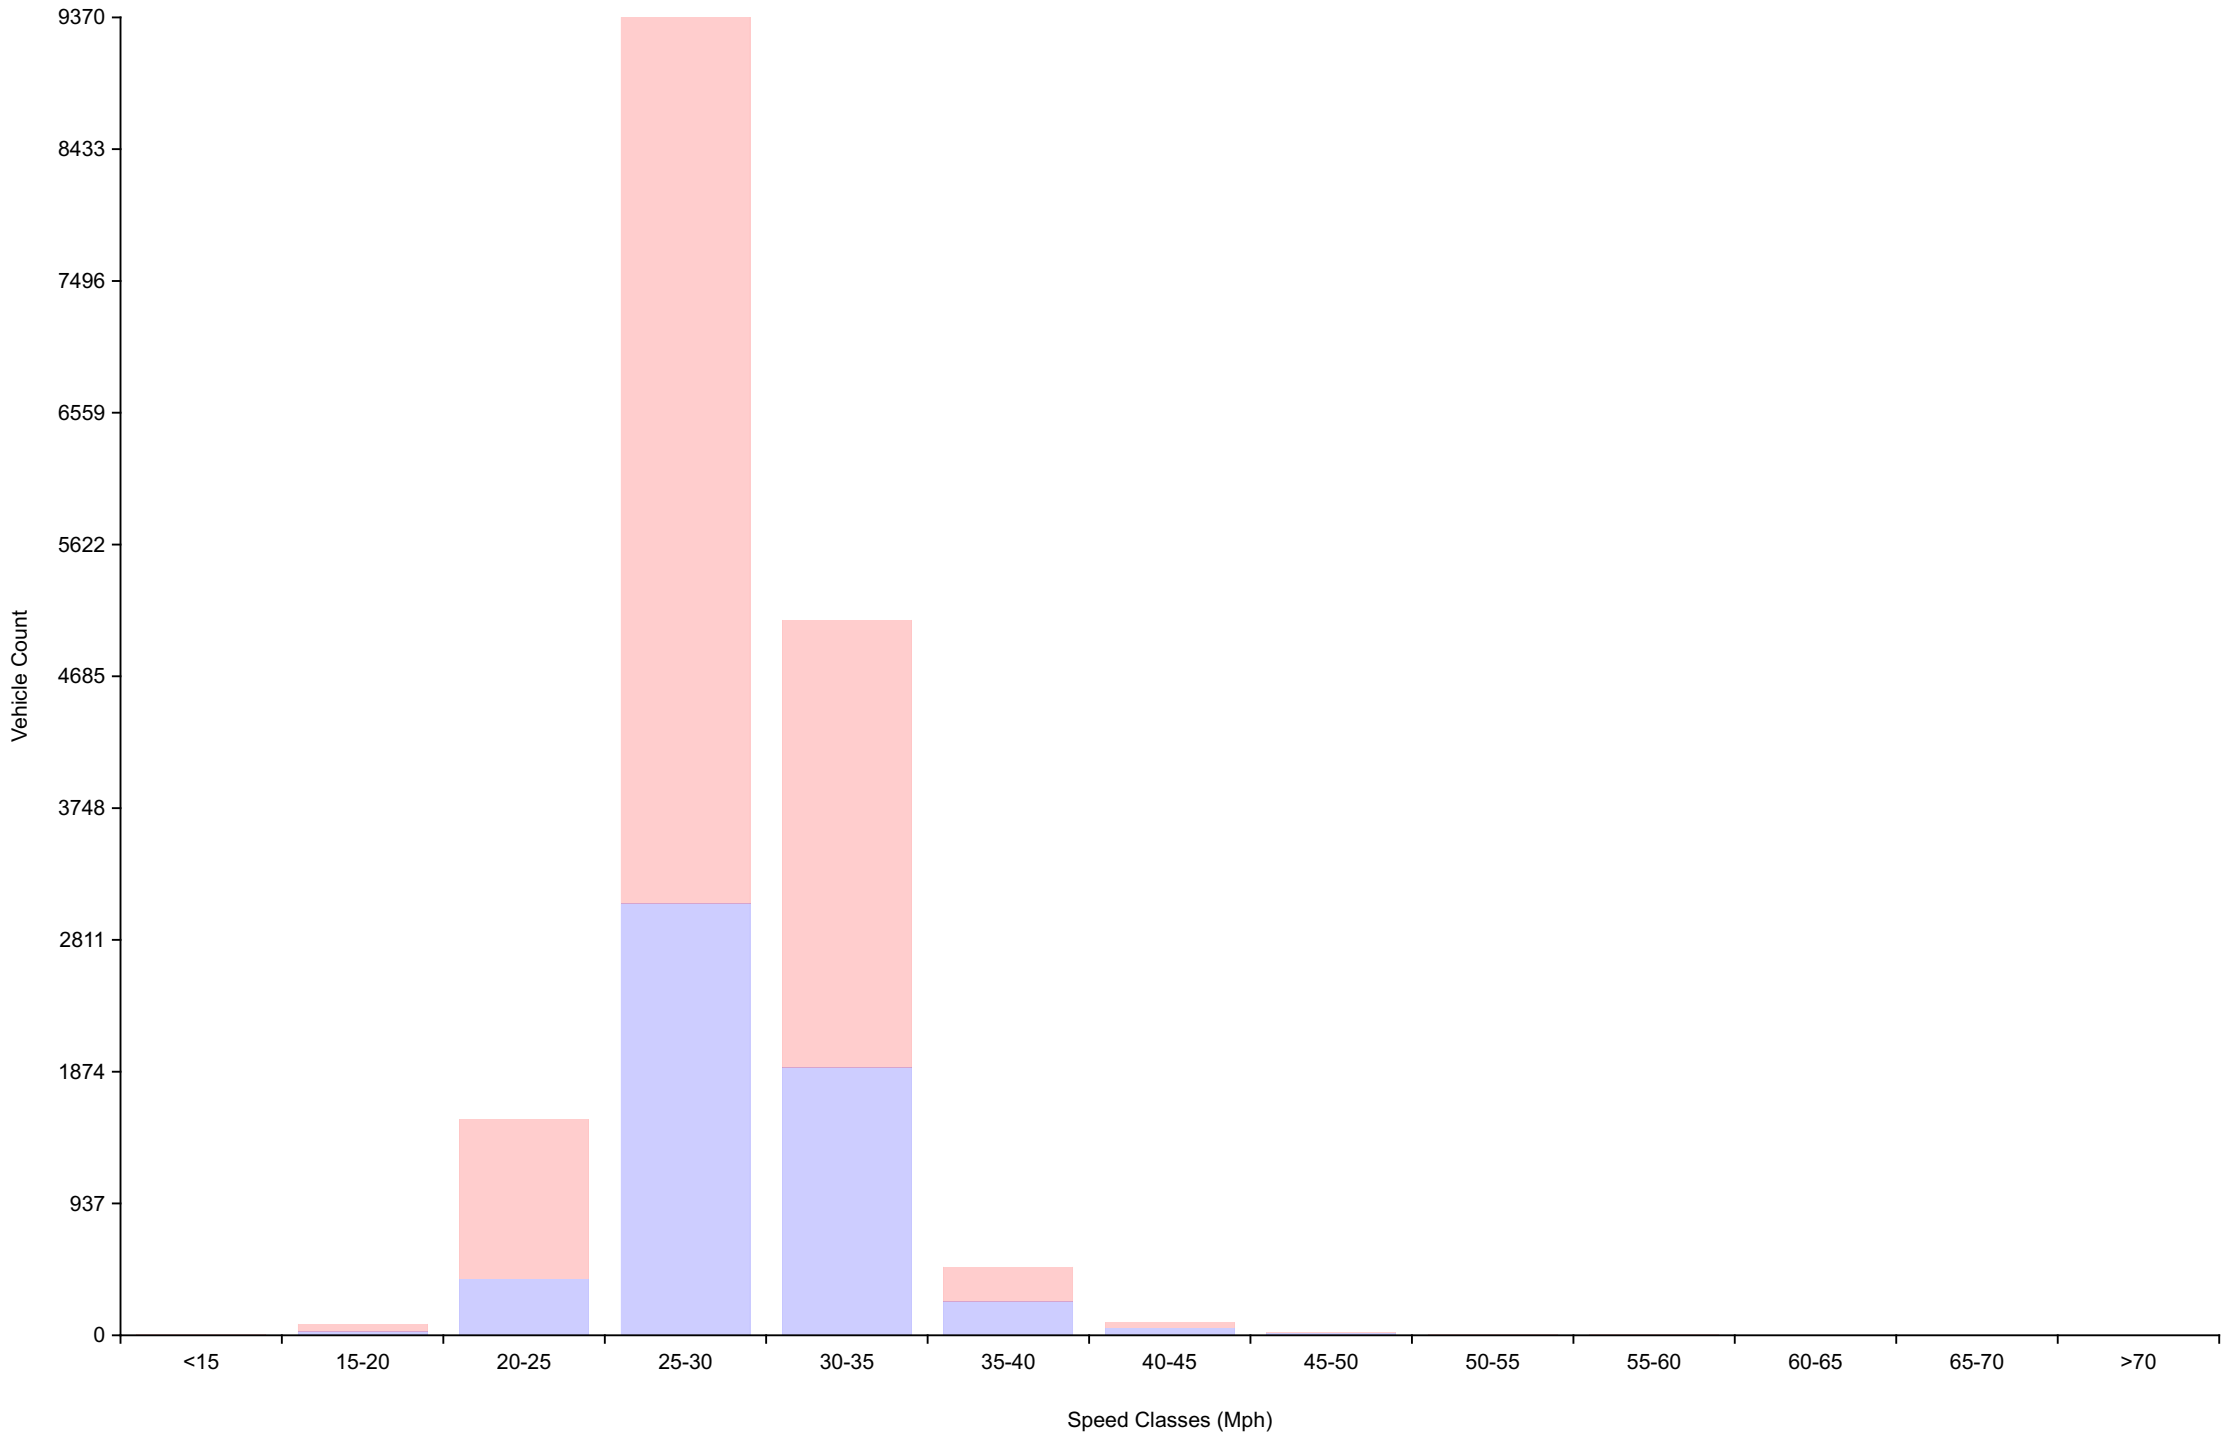

Vehicle Counts By Speed Class

Traffic Overview from Sun Aug 6 2023 to Fri Aug 11 2023