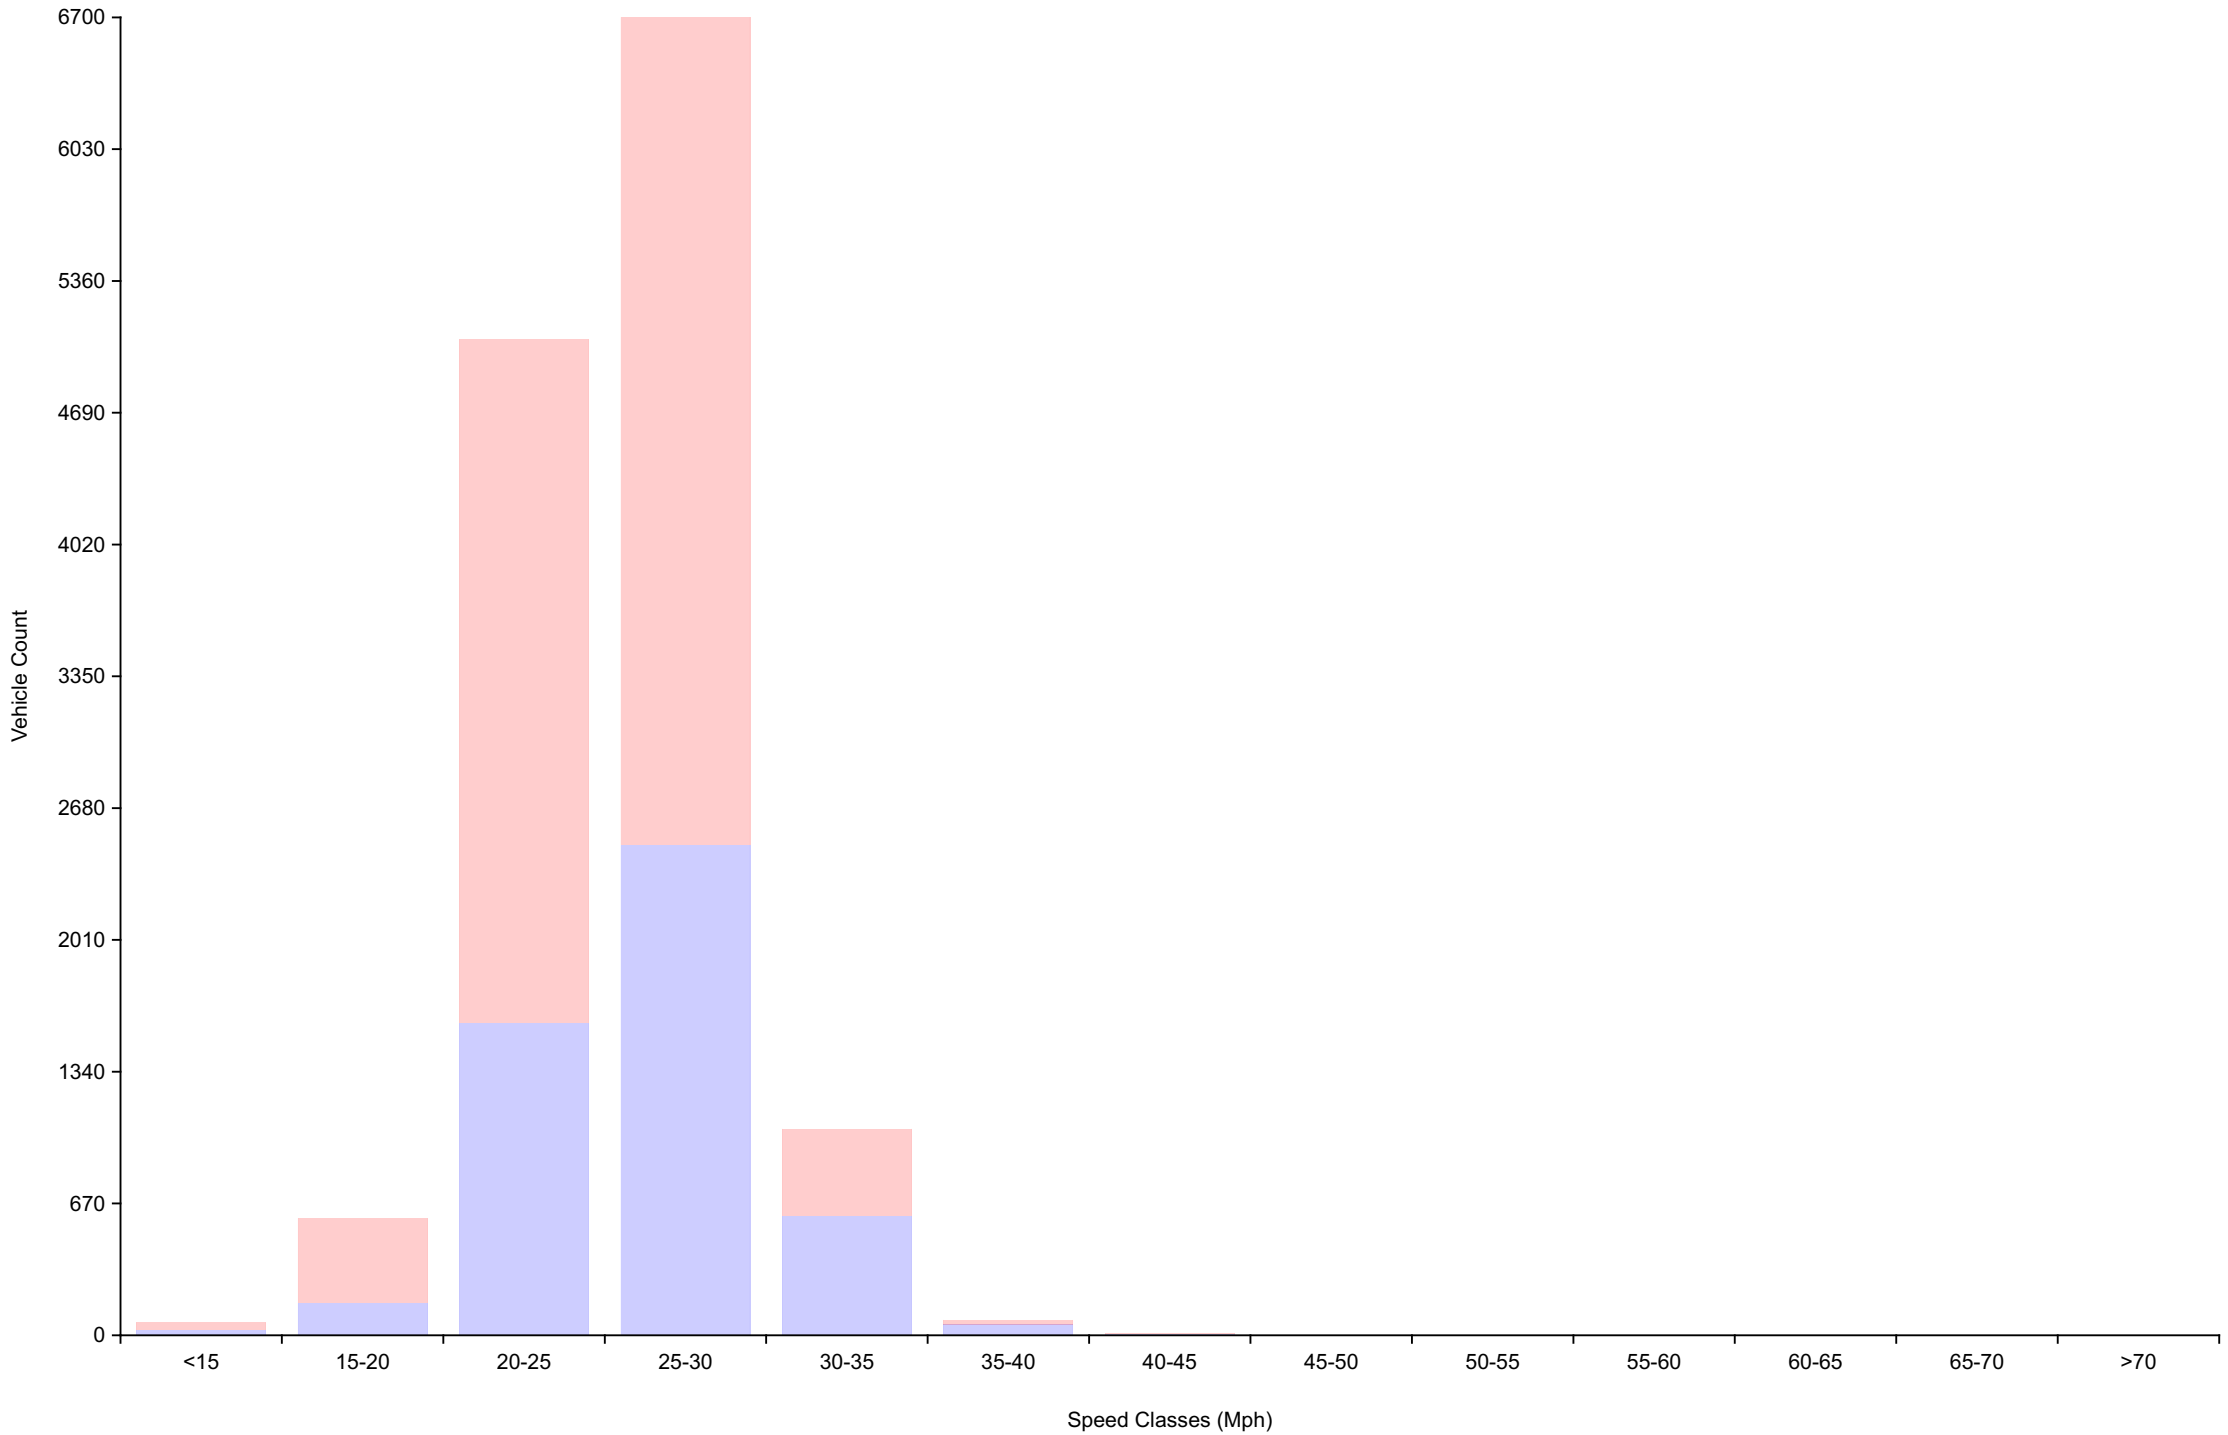

Vehicle Counts By Speed Class

Traffic Overview from Sun Jul 30 2023 to Sat Aug 5 2023