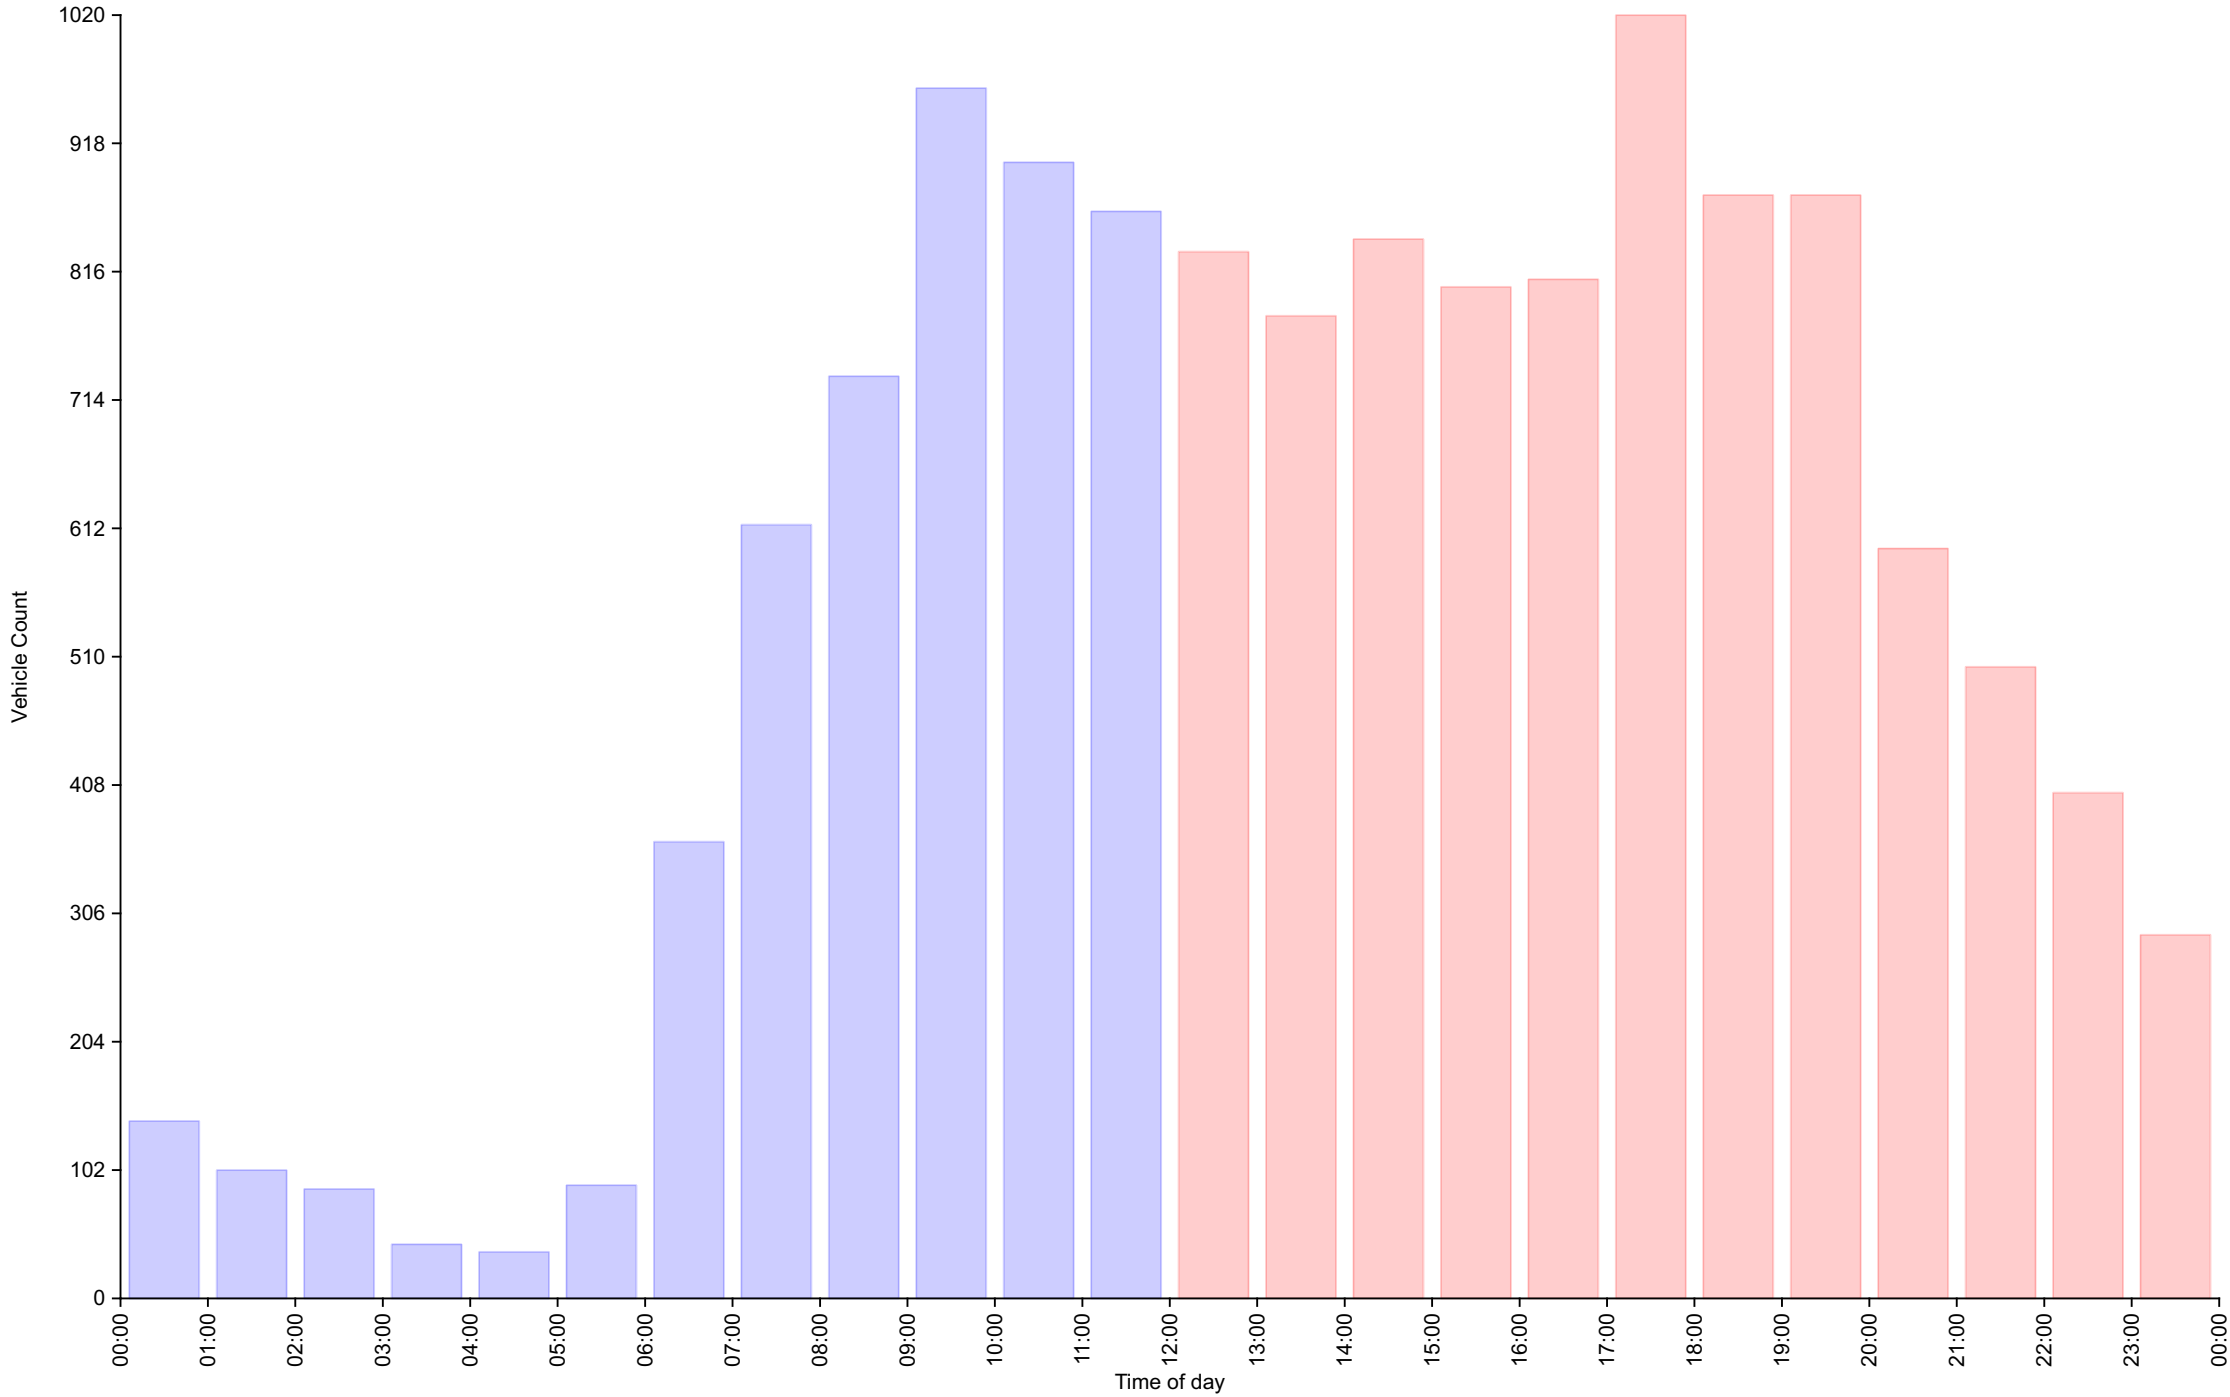

Traffic Report
Nuova Italia facing North
Traffic Overview from Sun Jul 30 2023 to Sat Aug 5 2023
Vehicle Speed Classes (Mph)

	<15	15 20	20 25	25 30	30 35	35 40	40 45	45 50	50 55	55 60	60 65	65 70	>70	Total	85th Percentile
00:00	0	4	26	70	29	8	3	0	1	0	0	0	0	141	30.9
01:00	0	1	25	48	22	3	2	1	0	0	0	0	0	102	31.2
02:00	3	0	14	46	22	2	0	0	0	0	0	0	0	87	30.7
03:00	0	0	8	22	12	1	0	0	0	0	0	0	0	43	30.5
04:00	0	0	7	20	8	2	0	0	0	0	0	0	0	37	32.2
05:00	0	1	12	34	35	8	0	0	0	0	0	0	0	90	32.4
06:00	0	0	28	186	136	11	2	0	0	0	0	0	0	363	31.3
07:00	0	3	83	385	132	12	0	0	0	0	0	0	0	615	30.1
08:00	9	23	158	446	95	2	0	0	0	0	0	0	0	733	28.7
09:00	2	31	348	521	57	3	0	0	0	0	0	0	0	962	27.6
10:00	8	46	432	385	30	2	0	0	0	0	0	0	0	903	26.7
11:00	3	56	445	331	29	0	0	0	0	0	0	0	0	864	26.3
12:00	15	91	356	345	24	1	0	0	0	0	0	0	0	832	26.5
13:00	7	37	357	352	25	3	0	0	0	0	0	0	0	781	26.8
14:00	1	43	378	382	36	1	1	0	0	0	0	0	0	842	26.9
15:00	0	28	349	398	28	0	1	0	0	0	0	0	0	804	26.9
16:00	3	30	333	410	32	2	0	0	0	0	0	0	0	810	27.0
17:00	0	39	374	557	48	2	0	0	0	0	0	0	0	1020	27.3
18:00	2	32	299	490	52	1	1	0	0	0	0	0	0	877	27.7
19:00	2	50	328	446	49	2	0	0	0	0	0	0	0	877	27.5
20:00	4	34	261	257	39	1	0	0	0	0	0	0	0	596	27.3
21:00	4	23	205	229	38	3	0	0	0	0	0	0	0	502	27.8
22:00	0	18	146	190	42	6	0	0	0	0	0	0	0	402	28.3
23:00	1	5	95	156	30	2	0	0	0	0	0	0	0	289	28.4
AM Total	25	165	1586	2494	607	54	7	1	1	0	0	0	0		
PM Total	39	430	3481	4212	443	24	3	0	0	0	0	0	0		
Total	64	595	5067	6706	1050	78	10	1	1	0	0	0	0		
Percent	0.47%	4.38%	37.33%	49.41%	7.74%	0.57%	0.07%	0.01%	0.01%	0.00%	0.00%	0.00%	0.00%		

Total Vehicles : 13572
30th Percentile : 23.1 MPH
50th Percentile : 24.6 MPH
85th Percentile : 27.8 MPH
95th Percentile : 30.0 MPH
Average Speed : 25.1 MPH
Highest Speed : 50.7 MPH
Speed Limit: 30 Mph
Total Over Speed Limit: 8.4 % (1140 / 13572)

Vehicle Counts By Hour

Traffic Overview from Sun Jul 30 2023 to Sat Aug 5 2023
(60 Minute Resolution)