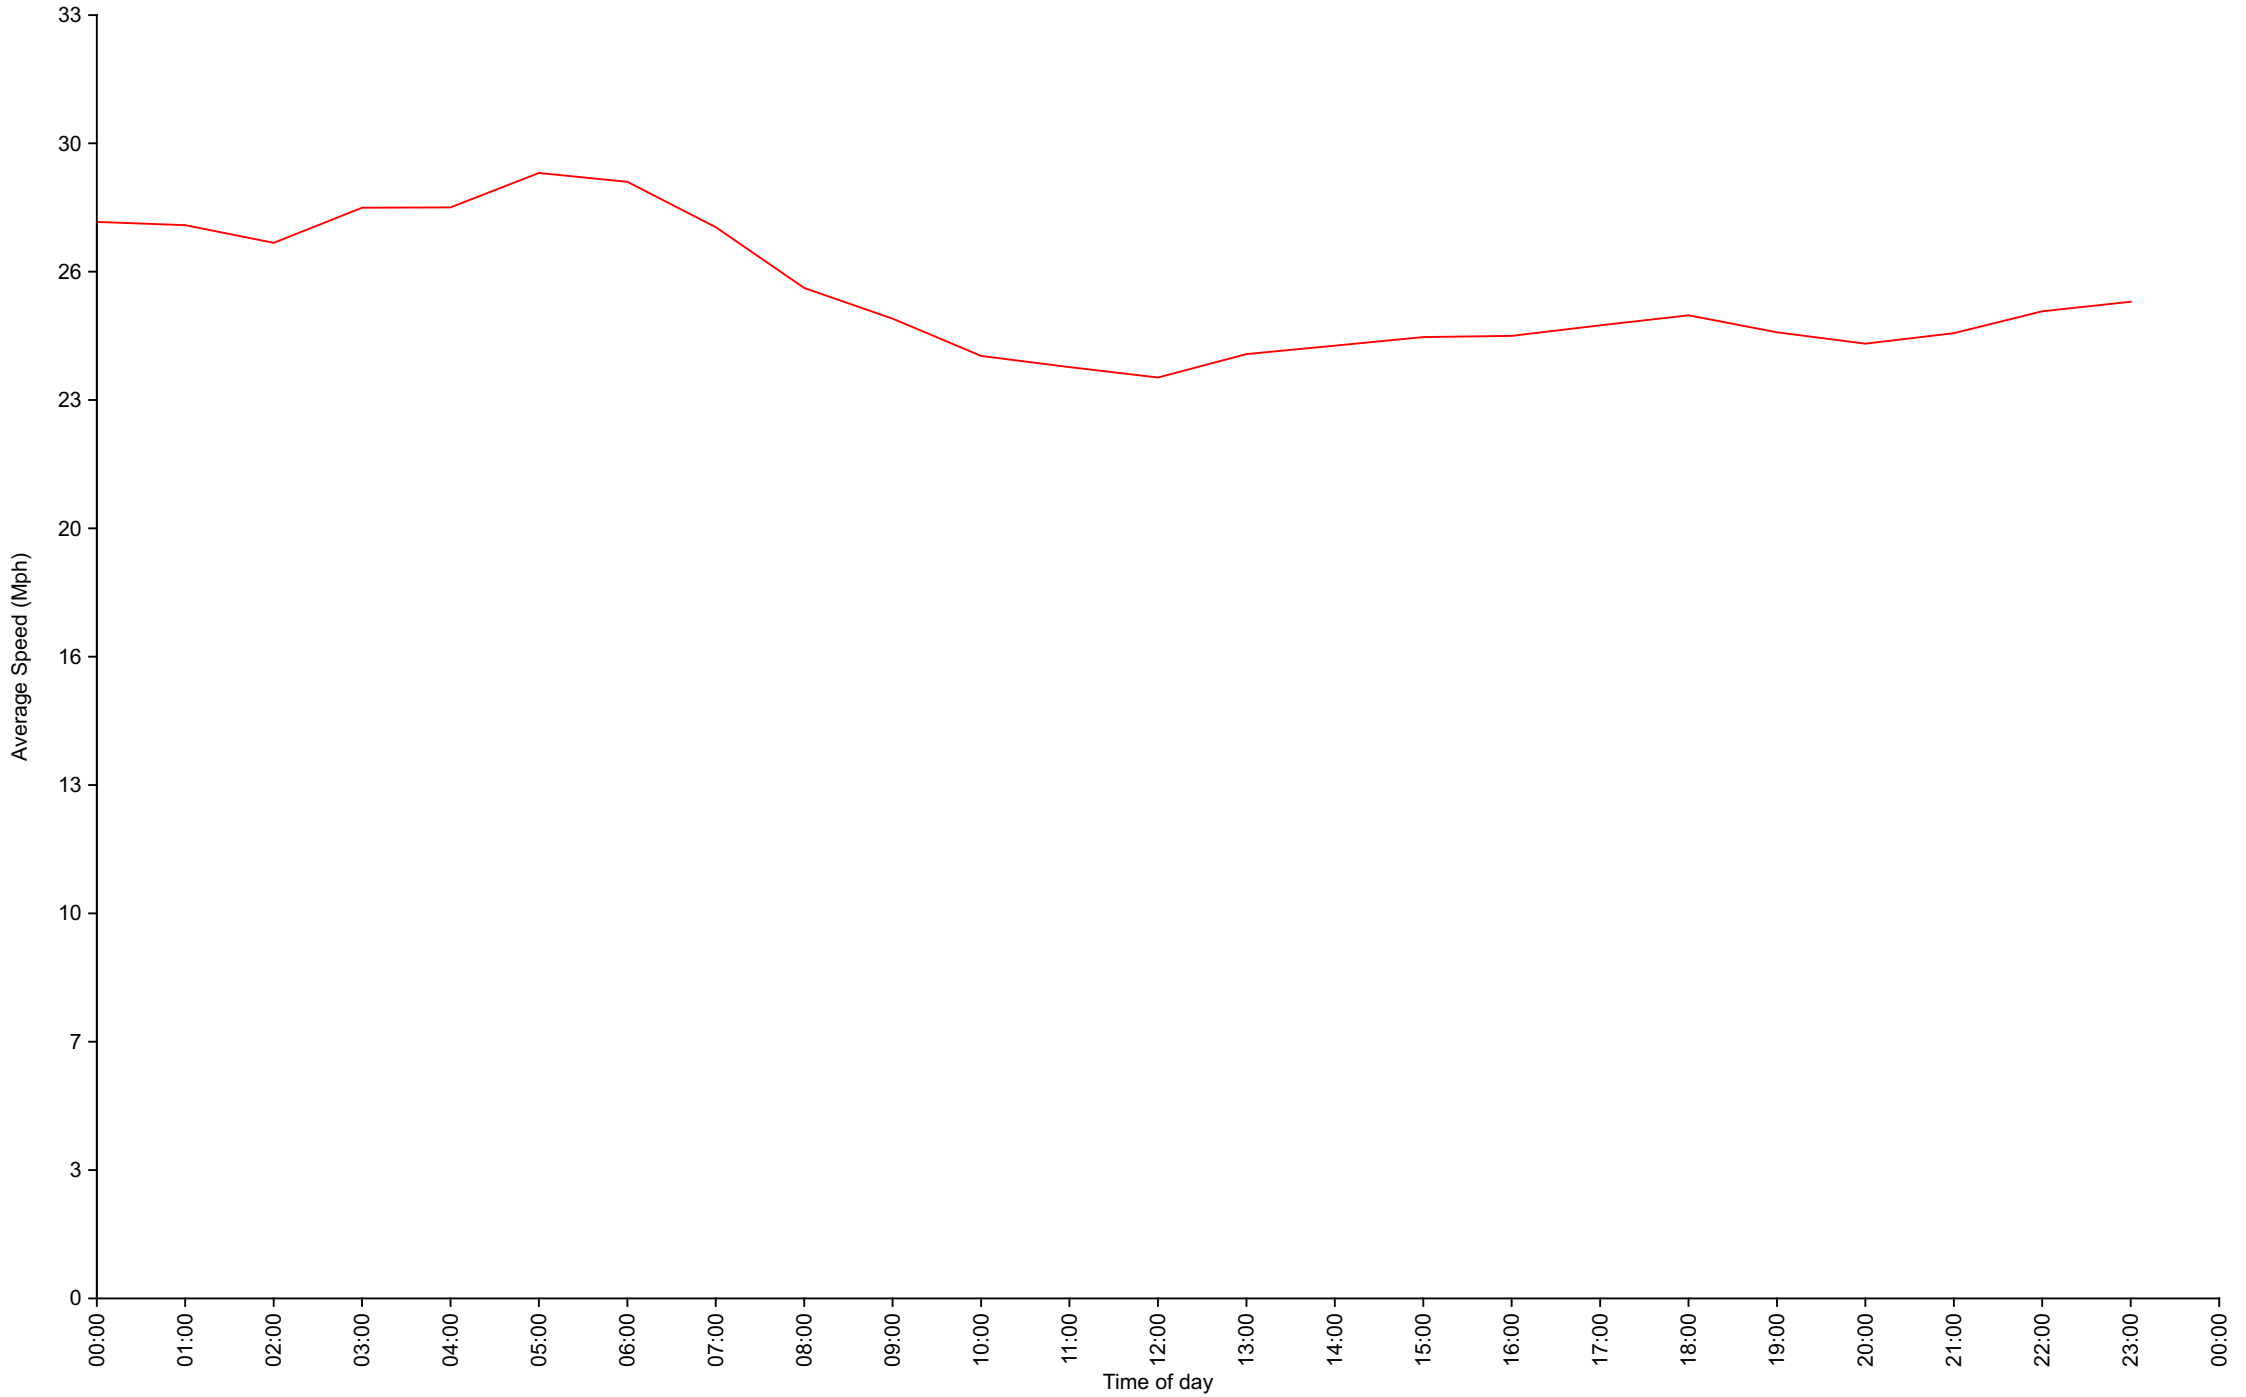

Traffic Report
 Nuova Italia facing North
 Traffic Overview from Sun Jul 30 2023 to Sat Aug 5 2023
 Vehicle Speed Classes (Mph)

	<15	15 20	20 25	25 30	30 35	35 40	40 45	45 50	50 55	55 60	60 65	65 70	>70	Total	85th Percentile
00:00	0	4	26	70	29	8	3	0	1	0	0	0	0	141	30.9
01:00	0	1	25	48	22	3	2	1	0	0	0	0	0	102	31.2
02:00	3	0	14	46	22	2	0	0	0	0	0	0	0	87	30.7
03:00	0	0	8	22	12	1	0	0	0	0	0	0	0	43	30.5
04:00	0	0	7	20	8	2	0	0	0	0	0	0	0	37	32.2
05:00	0	1	12	34	35	8	0	0	0	0	0	0	0	90	32.4
06:00	0	0	28	186	136	11	2	0	0	0	0	0	0	363	31.3
07:00	0	3	83	385	132	12	0	0	0	0	0	0	0	615	30.1
08:00	9	23	158	446	95	2	0	0	0	0	0	0	0	733	28.7
09:00	2	31	348	521	57	3	0	0	0	0	0	0	0	962	27.6
10:00	8	46	432	385	30	2	0	0	0	0	0	0	0	903	26.7
11:00	3	56	445	331	29	0	0	0	0	0	0	0	0	864	26.3
12:00	15	91	356	345	24	1	0	0	0	0	0	0	0	832	26.5
13:00	7	37	357	352	25	3	0	0	0	0	0	0	0	781	26.8
14:00	1	43	378	382	36	1	1	0	0	0	0	0	0	842	26.9
15:00	0	28	349	398	28	0	1	0	0	0	0	0	0	804	26.9
16:00	3	30	333	410	32	2	0	0	0	0	0	0	0	810	27.0
17:00	0	39	374	557	48	2	0	0	0	0	0	0	0	1020	27.3
18:00	2	32	299	490	52	1	1	0	0	0	0	0	0	877	27.7
19:00	2	50	328	446	49	2	0	0	0	0	0	0	0	877	27.5
20:00	4	34	261	257	39	1	0	0	0	0	0	0	0	596	27.3
21:00	4	23	205	229	38	3	0	0	0	0	0	0	0	502	27.8
22:00	0	18	146	190	42	6	0	0	0	0	0	0	0	402	28.3
23:00	1	5	95	156	30	2	0	0	0	0	0	0	0	289	28.4
AM Total	25	165	1586	2494	607	54	7	1	1	0	0	0	0		
PM Total	39	430	3481	4212	443	24	3	0	0	0	0	0	0		
Total	64	595	5067	6706	1050	78	10	1	1	0	0	0	0		
Percent	0.47%	4.38%	37.33%	49.41%	7.74%	0.57%	0.07%	0.01%	0.01%	0.00%	0.00%	0.00%	0.00%		

Total Vehicles : 13572
 30th Percentile : 23.1 MPH
 50th Percentile : 24.6 MPH
 85th Percentile : 27.8 MPH
 95th Percentile : 30.0 MPH
 Average Speed : 25.1 MPH
 Highest Speed : 50.7 MPH
 Speed Limit: 30 Mph
 Total Over Speed Limit: 8.4 % (1140 / 13572)

Traffic Overview from Sun Jul 30 2023 to Sat Aug 5 2023
(60 Minute Resolution)

Cumulative Speed Distribution Curve

Traffic Overview from Sun Jul 30 2023 to Sat Aug 5 2023