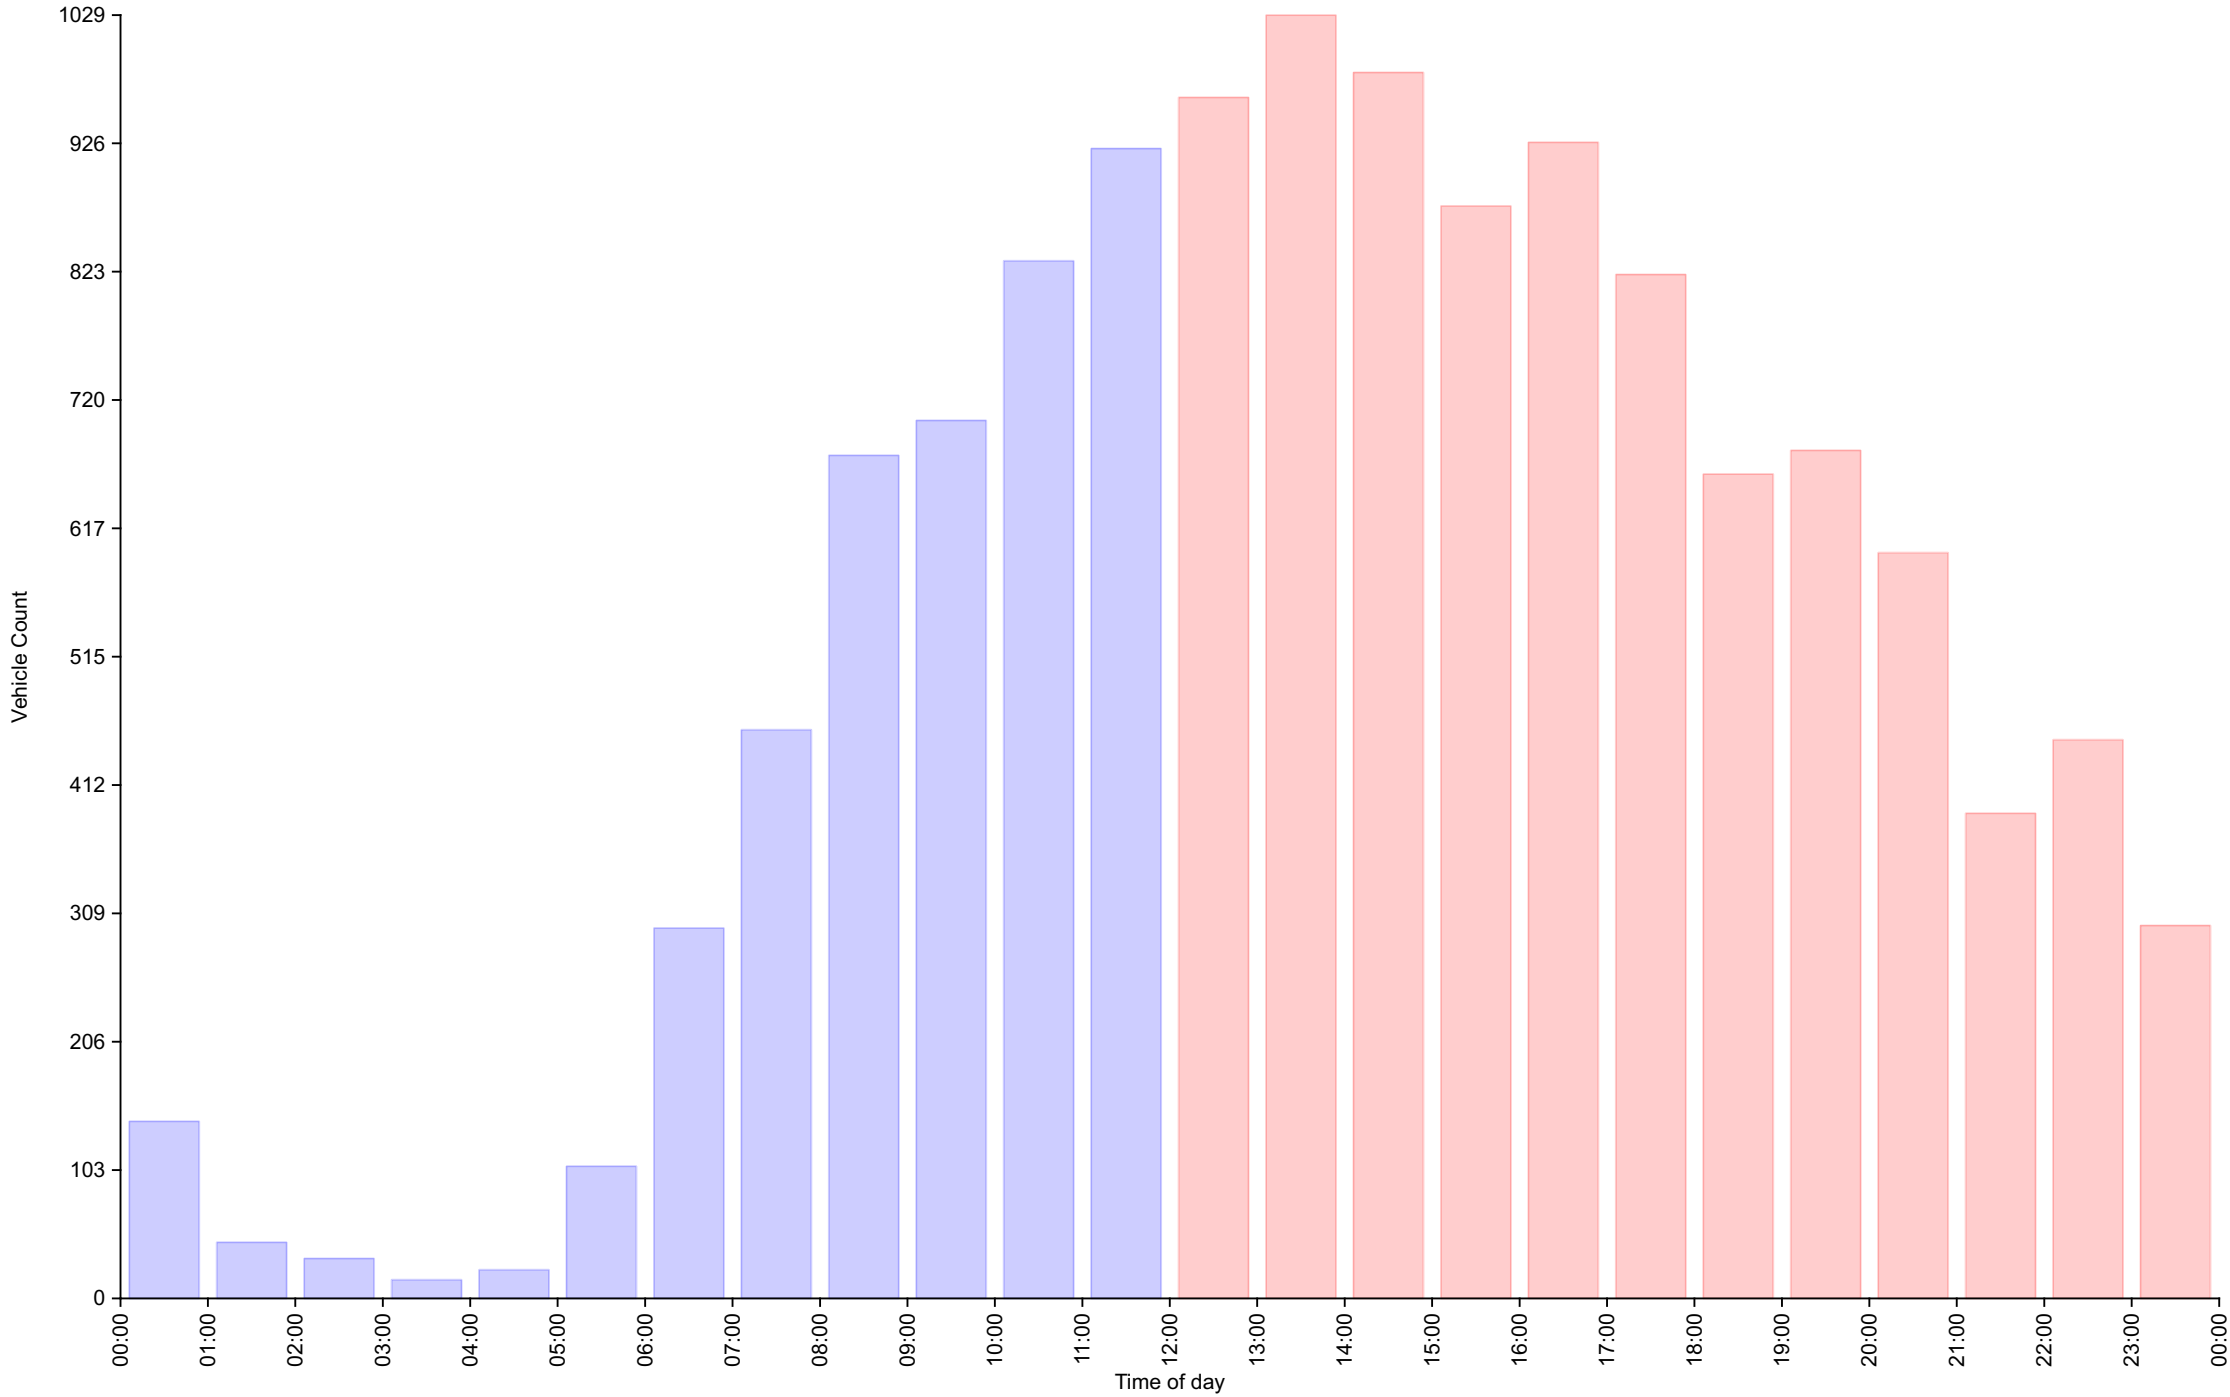

Traffic Report

Northover Roundabout

Traffic Overview from Sun Jul 23 2023 to Fri Jul 28 2023

Vehicle Speed Classes (Mph)

	<15	15 20	20 25	25 30	30 35	35 40	40 45	45 50	50 55	55 60	60 65	65 70	>70	Total	85th Percentile
00:00	0	0	6	38	59	22	10	4	3	0	0	0	0	142	36.8
01:00	0	0	1	16	16	8	3	1	0	0	0	0	0	45	37.1
02:00	0	0	7	8	13	2	0	2	0	0	0	0	0	32	32.4
03:00	1	1	1	7	4	0	1	0	0	0	0	0	0	15	31.2
04:00	0	0	0	8	6	7	1	1	0	0	0	0	0	23	38.0
05:00	0	0	2	22	51	28	3	0	0	0	0	0	0	106	35.9
06:00	0	0	12	63	162	42	16	1	0	1	0	0	0	297	35.0
07:00	2	1	9	89	278	62	13	0	1	1	0	0	0	456	34.5
08:00	0	2	26	224	363	57	3	1	0	0	0	0	0	676	33.0
09:00	0	3	48	289	335	26	2	1	0	0	0	0	0	704	31.9
10:00	1	3	51	413	334	24	4	1	1	0	0	0	0	832	31.3
11:00	0	7	73	440	378	20	4	0	0	0	0	0	0	922	31.4
12:00	1	8	78	528	320	24	4	0	0	0	0	0	0	963	31.0
13:00	0	5	76	514	392	41	1	0	0	0	0	0	0	1029	31.4
14:00	0	4	67	470	401	36	5	0	0	0	0	0	0	983	31.6
15:00	1	3	55	438	323	49	4	2	0	0	0	0	1	876	31.7
16:00	1	2	74	482	340	24	4	0	0	0	0	0	0	927	31.2
17:00	0	3	49	378	350	33	5	2	1	0	0	0	0	821	31.8
18:00	0	3	29	249	330	44	6	0	0	0	0	0	0	661	32.2
19:00	0	2	41	288	281	58	7	0	0	1	0	1	1	680	32.8
20:00	0	2	17	220	301	52	5	1	0	0	0	0	0	598	33.1
21:00	0	2	23	112	194	49	7	1	1	0	0	0	0	389	34.0
22:00	0	2	28	193	198	22	4	1	0	0	0	0	0	448	32.2
23:00	0	2	12	125	111	33	12	3	0	0	0	1	0	299	34.3
AM Total	4	17	236	1617	1999	298	60	12	5	2	0	0	0		
PM Total	3	38	549	3997	3541	465	64	10	2	1	0	2	2		
Total	7	55	785	5614	5540	763	124	22	7	3	0	2	2		
Percent	0.05%	0.43%	6.07%	43.44%	42.87%	5.90%	0.96%	0.17%	0.05%	0.02%	0.00%	0.02%	0.02%		

Total Vehicles : 12924
30th Percentile : 27.4 MPH
50th Percentile : 29.0 MPH
85th Percentile : 32.2 MPH
95th Percentile : 35.0 MPH
Average Speed : 29.6 MPH
Highest Speed : 72.7 MPH
Speed Limit: 30 Mph
Total Over Speed Limit: 50.0 % (6463 / 12924)

Vehicle Counts By Hour

Traffic Overview from Sun Jul 23 2023 to Fri Jul 28 2023
(60 Minute Resolution)