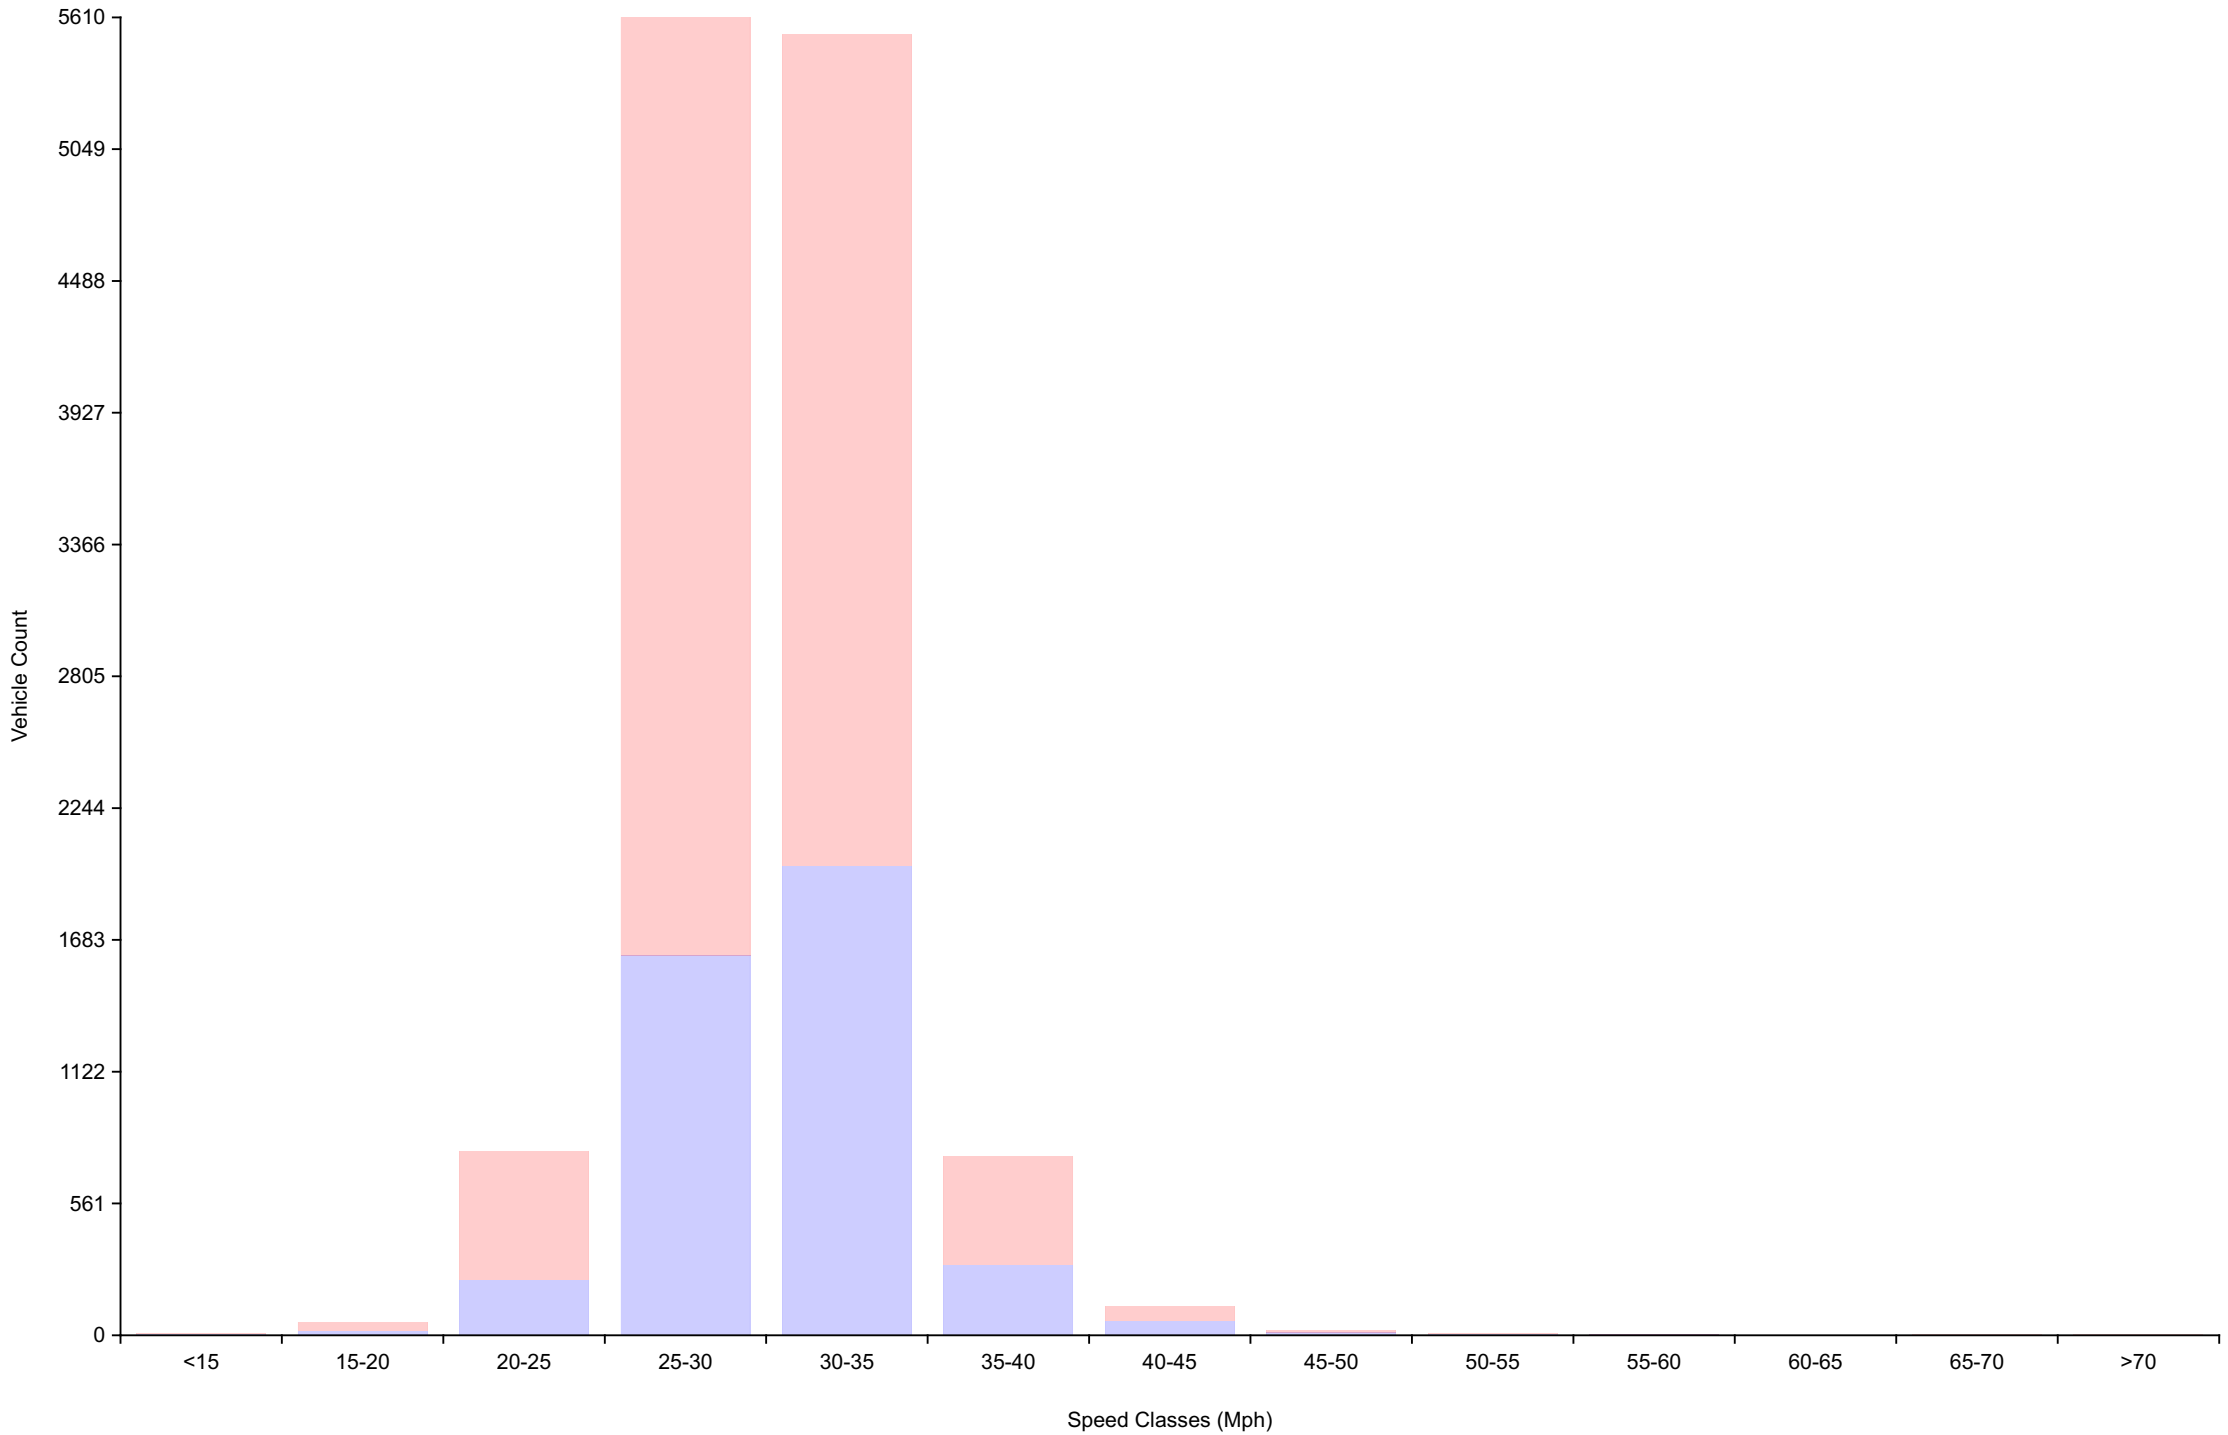

Vehicle Counts By Speed Class

Traffic Overview from Sun Jul 23 2023 to Fri Jul 28 2023