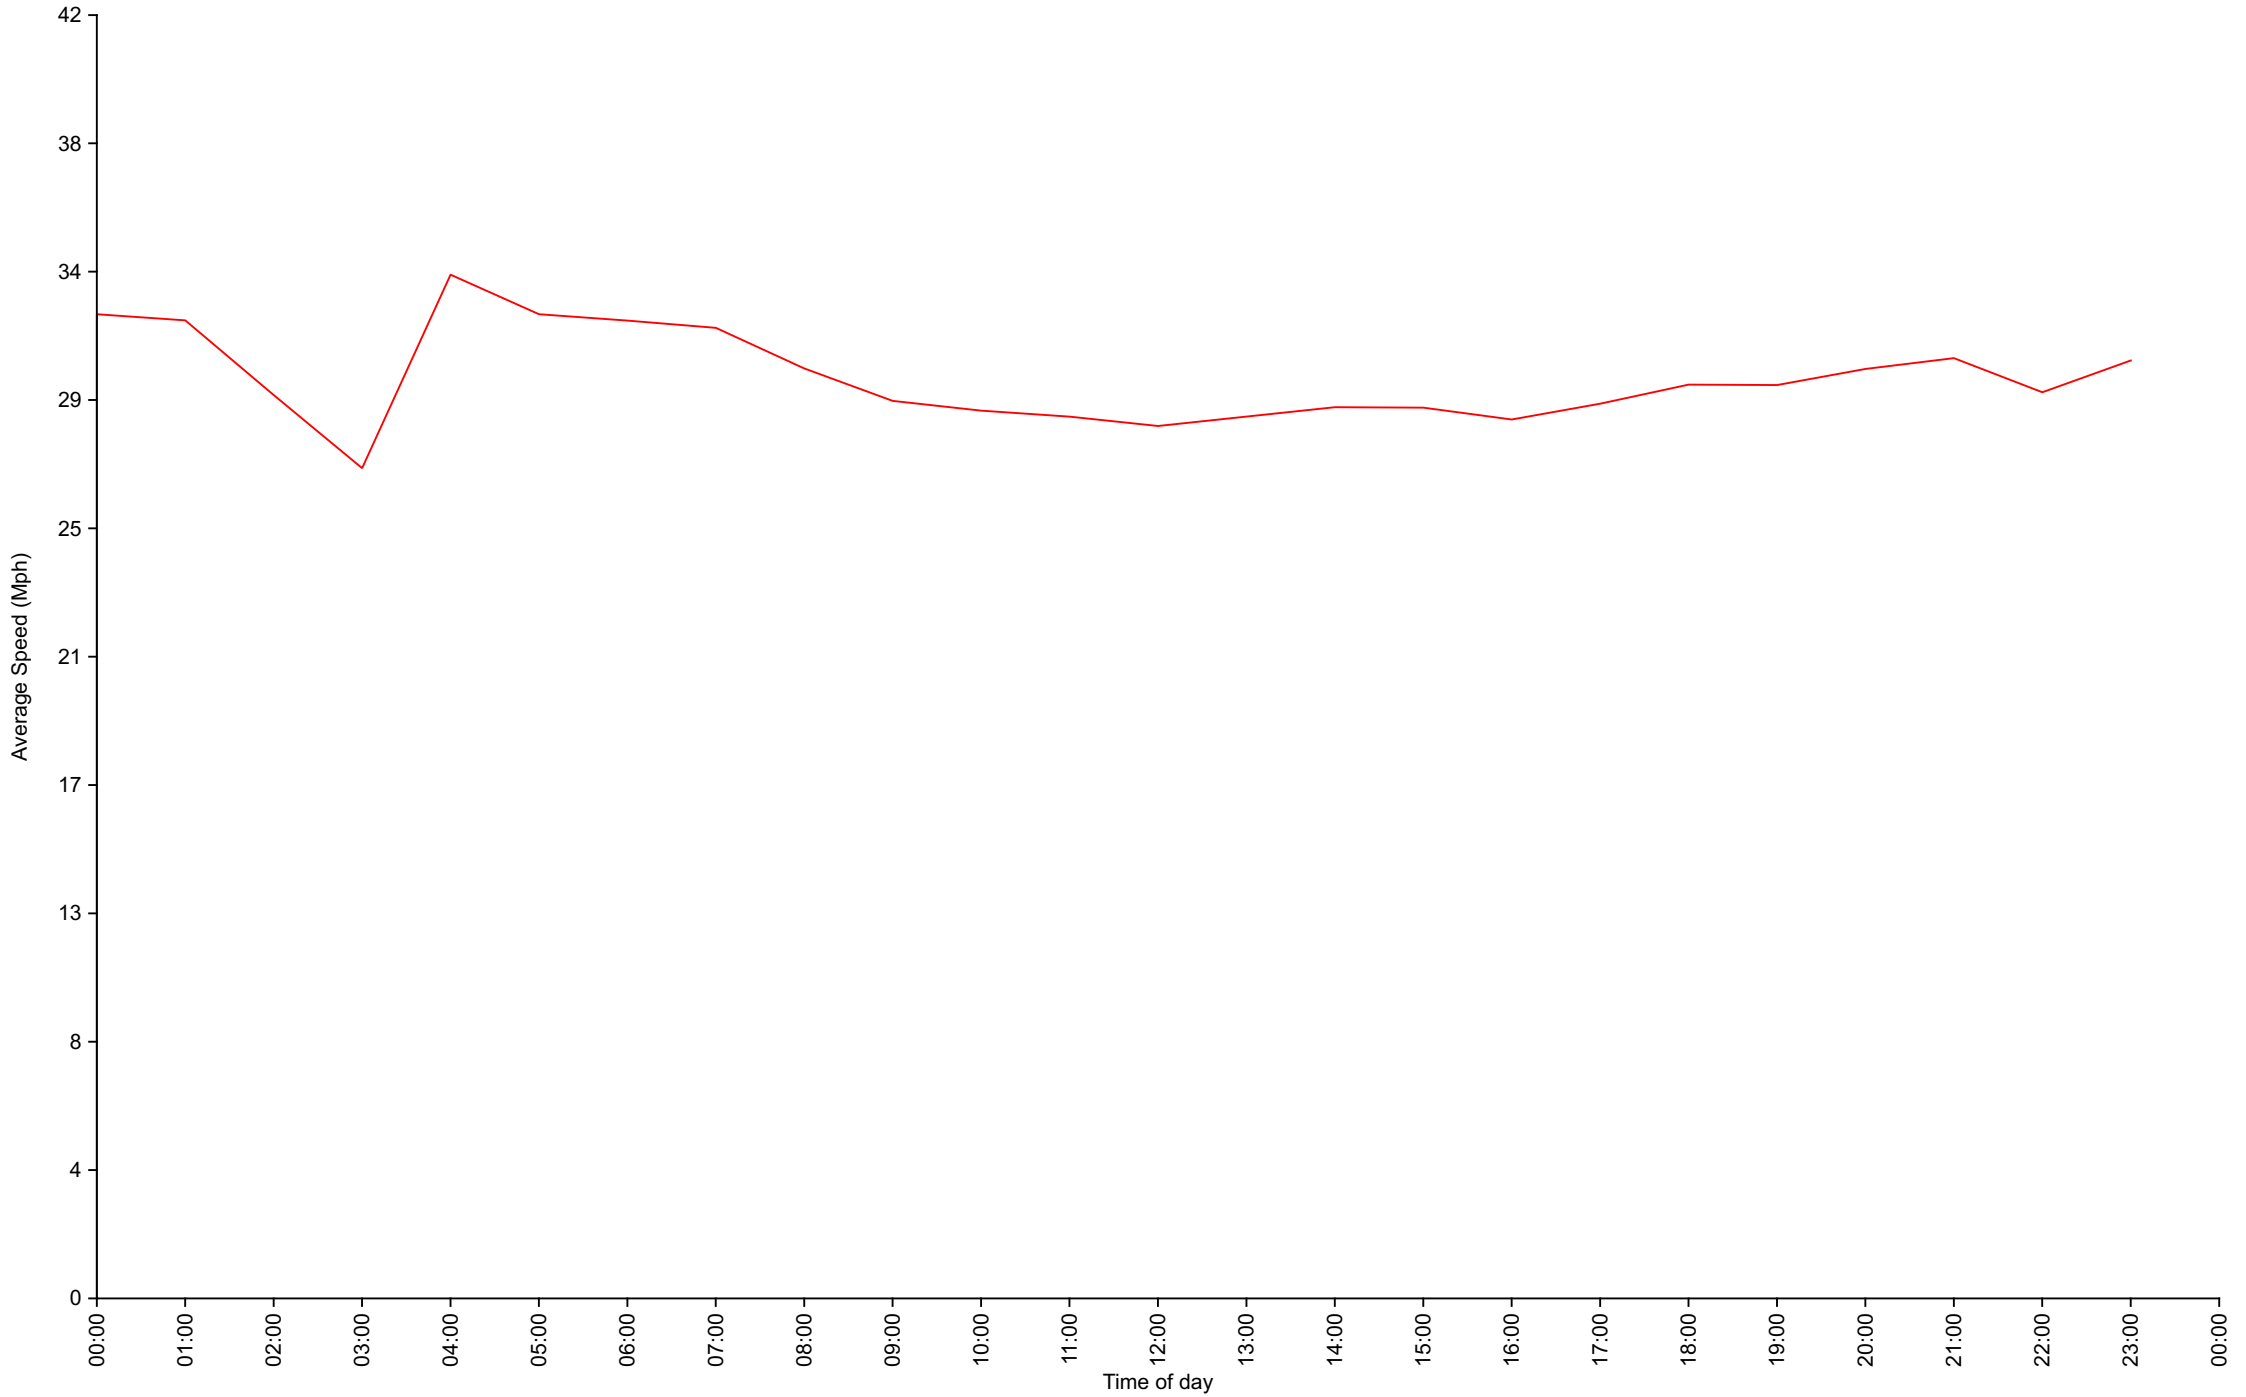

Traffic Report

Northover Roundabout

Traffic Overview from Sun Jul 23 2023 to Fri Jul 28 2023

Vehicle Speed Classes (Mph)

	<15	15 20	20 25	25 30	30 35	35 40	40 45	45 50	50 55	55 60	60 65	65 70	>70	Total	85th Percentile
00:00	0	0	6	38	59	22	10	4	3	0	0	0	0	142	36.8
01:00	0	0	1	16	16	8	3	1	0	0	0	0	0	45	37.1
02:00	0	0	7	8	13	2	0	2	0	0	0	0	0	32	32.4
03:00	1	1	1	7	4	0	1	0	0	0	0	0	0	15	31.2
04:00	0	0	0	8	6	7	1	1	0	0	0	0	0	23	38.0
05:00	0	0	2	22	51	28	3	0	0	0	0	0	0	106	35.9
06:00	0	0	12	63	162	42	16	1	0	1	0	0	0	297	35.0
07:00	2	1	9	89	278	62	13	0	1	1	0	0	0	456	34.5
08:00	0	2	26	224	363	57	3	1	0	0	0	0	0	676	33.0
09:00	0	3	48	289	335	26	2	1	0	0	0	0	0	704	31.9
10:00	1	3	51	413	334	24	4	1	1	0	0	0	0	832	31.3
11:00	0	7	73	440	378	20	4	0	0	0	0	0	0	922	31.4
12:00	1	8	78	528	320	24	4	0	0	0	0	0	0	963	31.0
13:00	0	5	76	514	392	41	1	0	0	0	0	0	0	1029	31.4
14:00	0	4	67	470	401	36	5	0	0	0	0	0	0	983	31.6
15:00	1	3	55	438	323	49	4	2	0	0	0	0	1	876	31.7
16:00	1	2	74	482	340	24	4	0	0	0	0	0	0	927	31.2
17:00	0	3	49	378	350	33	5	2	1	0	0	0	0	821	31.8
18:00	0	3	29	249	330	44	6	0	0	0	0	0	0	661	32.2
19:00	0	2	41	288	281	58	7	0	0	1	0	1	1	680	32.8
20:00	0	2	17	220	301	52	5	1	0	0	0	0	0	598	33.1
21:00	0	2	23	112	194	49	7	1	1	0	0	0	0	389	34.0
22:00	0	2	28	193	198	22	4	1	0	0	0	0	0	448	32.2
23:00	0	2	12	125	111	33	12	3	0	0	0	1	0	299	34.3
AM Total	4	17	236	1617	1999	298	60	12	5	2	0	0	0		
PM Total	3	38	549	3997	3541	465	64	10	2	1	0	2	2		
Total	7	55	785	5614	5540	763	124	22	7	3	0	2	2		
Percent	0.05%	0.43%	6.07%	43.44%	42.87%	5.90%	0.96%	0.17%	0.05%	0.02%	0.00%	0.02%	0.02%		

Total Vehicles : 12924
 30th Percentile : 27.4 MPH
 50th Percentile : 29.0 MPH
 85th Percentile : 32.2 MPH
 95th Percentile : 35.0 MPH
 Average Speed : 29.6 MPH
 Highest Speed : 72.7 MPH
 Speed Limit: 30 Mph
 Total Over Speed Limit: 50.0 % (6463 / 12924)

Traffic Overview from Sun Jul 23 2023 to Fri Jul 28 2023
(60 Minute Resolution)

Cumulative Speed Distribution Curve

Traffic Overview from Sun Jul 23 2023 to Fri Jul 28 2023