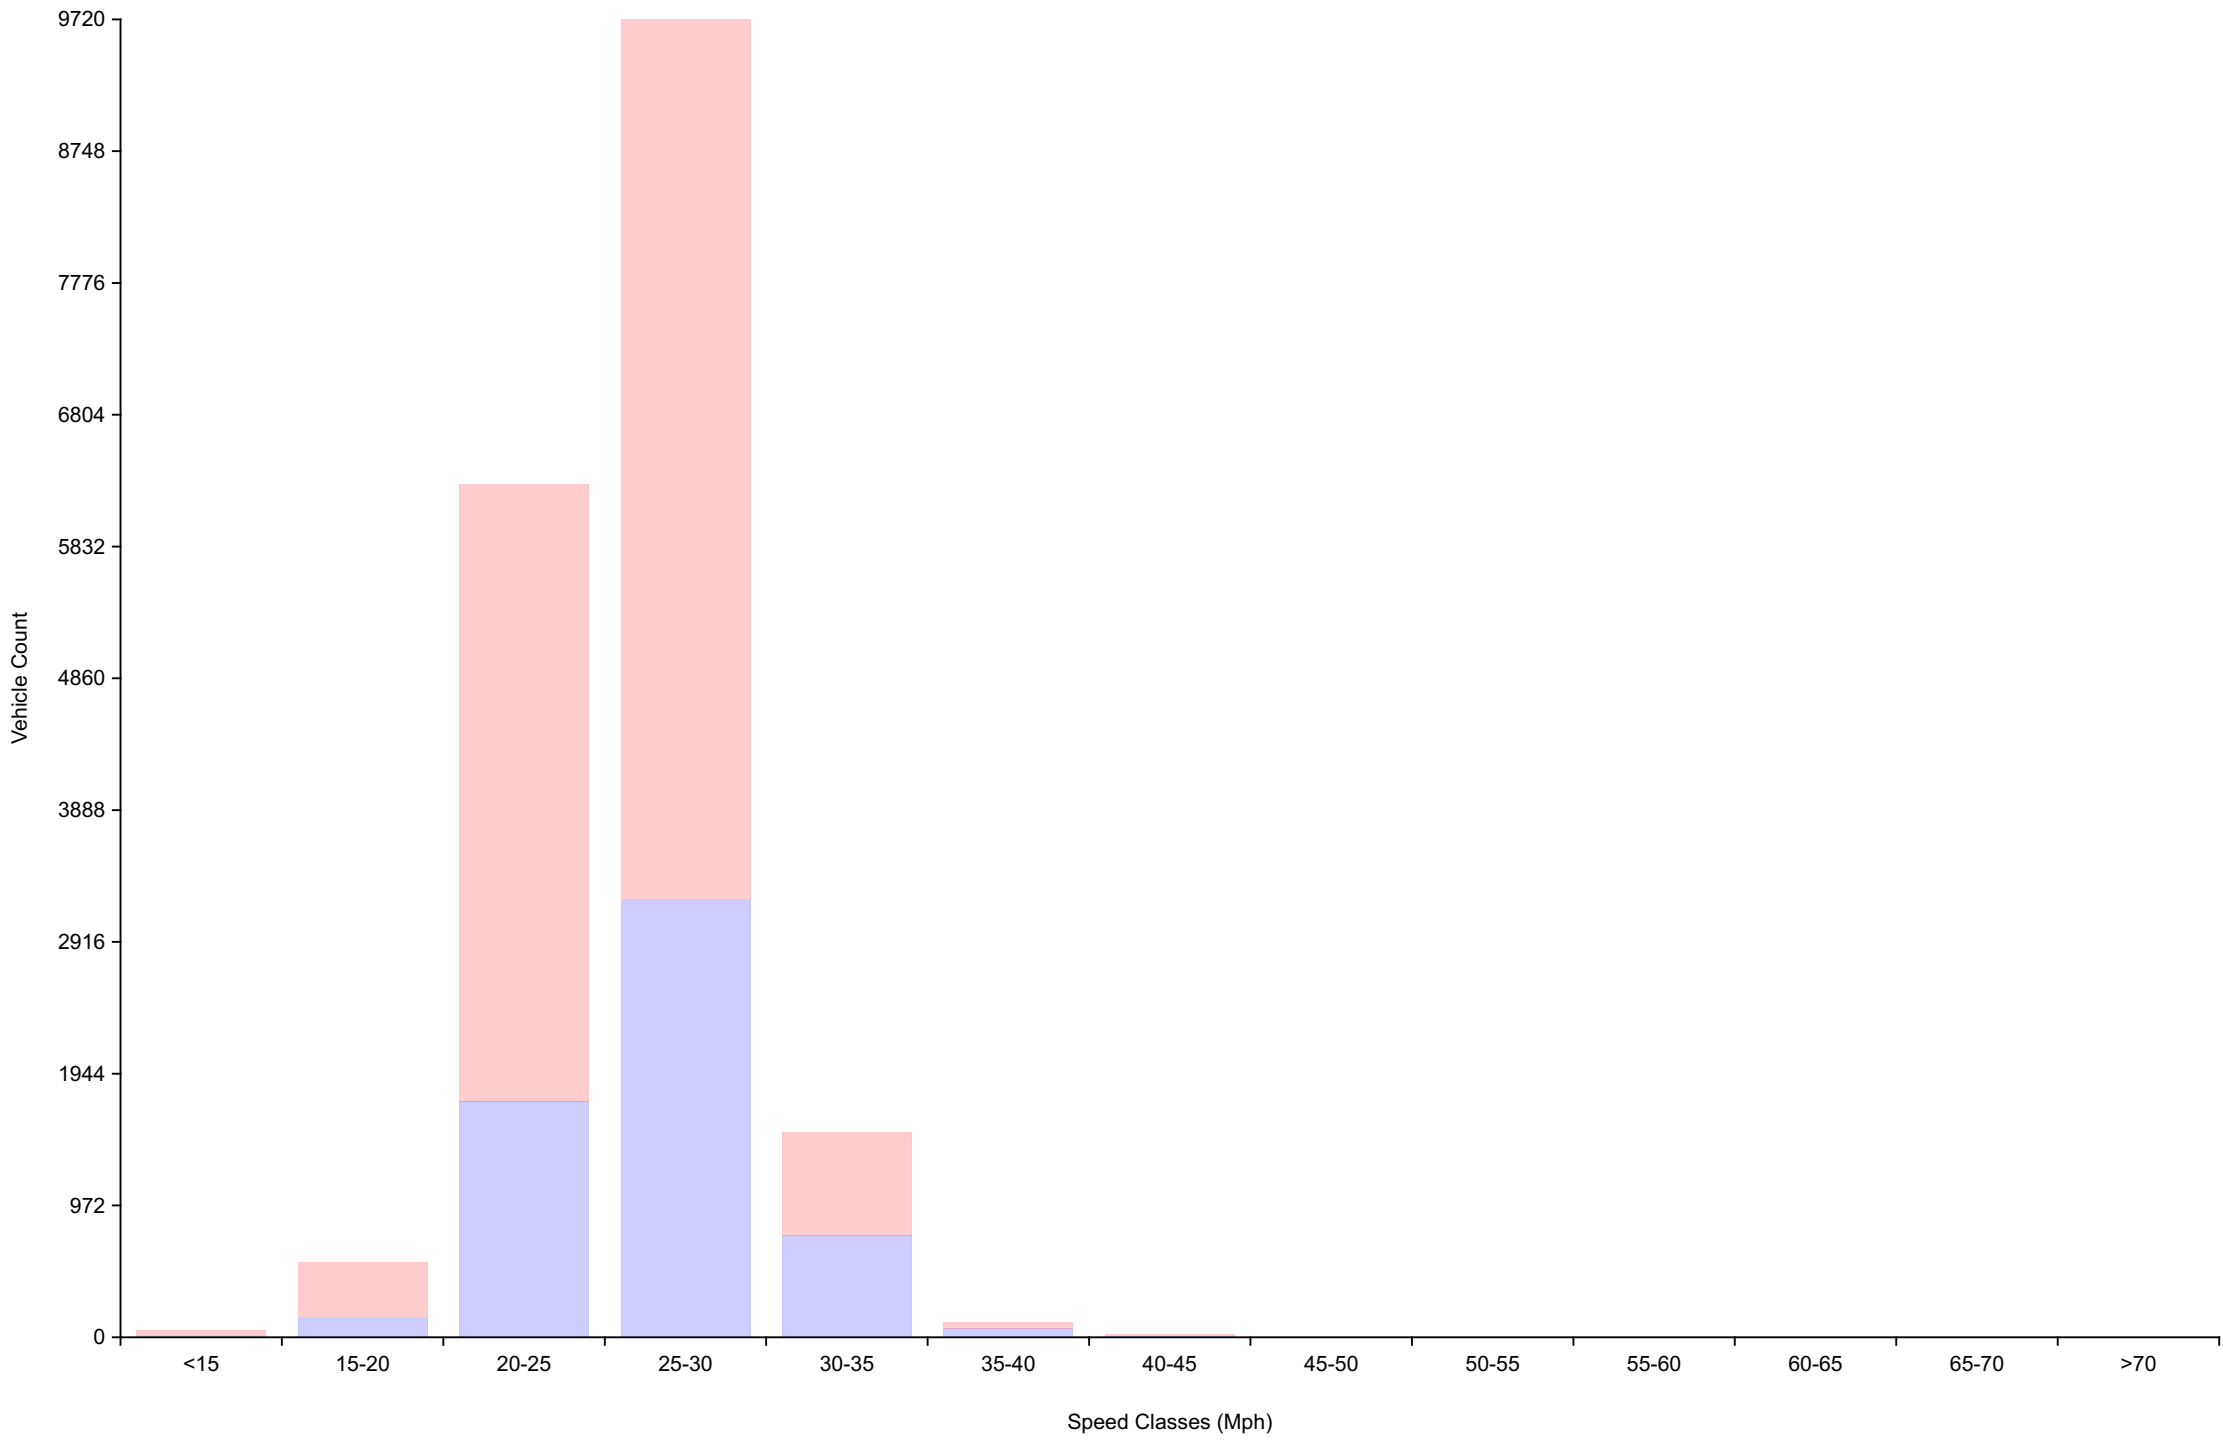

Vehicle Counts By Speed Class

Traffic Overview from Sun May 7 2023 to Sun May 14 2023