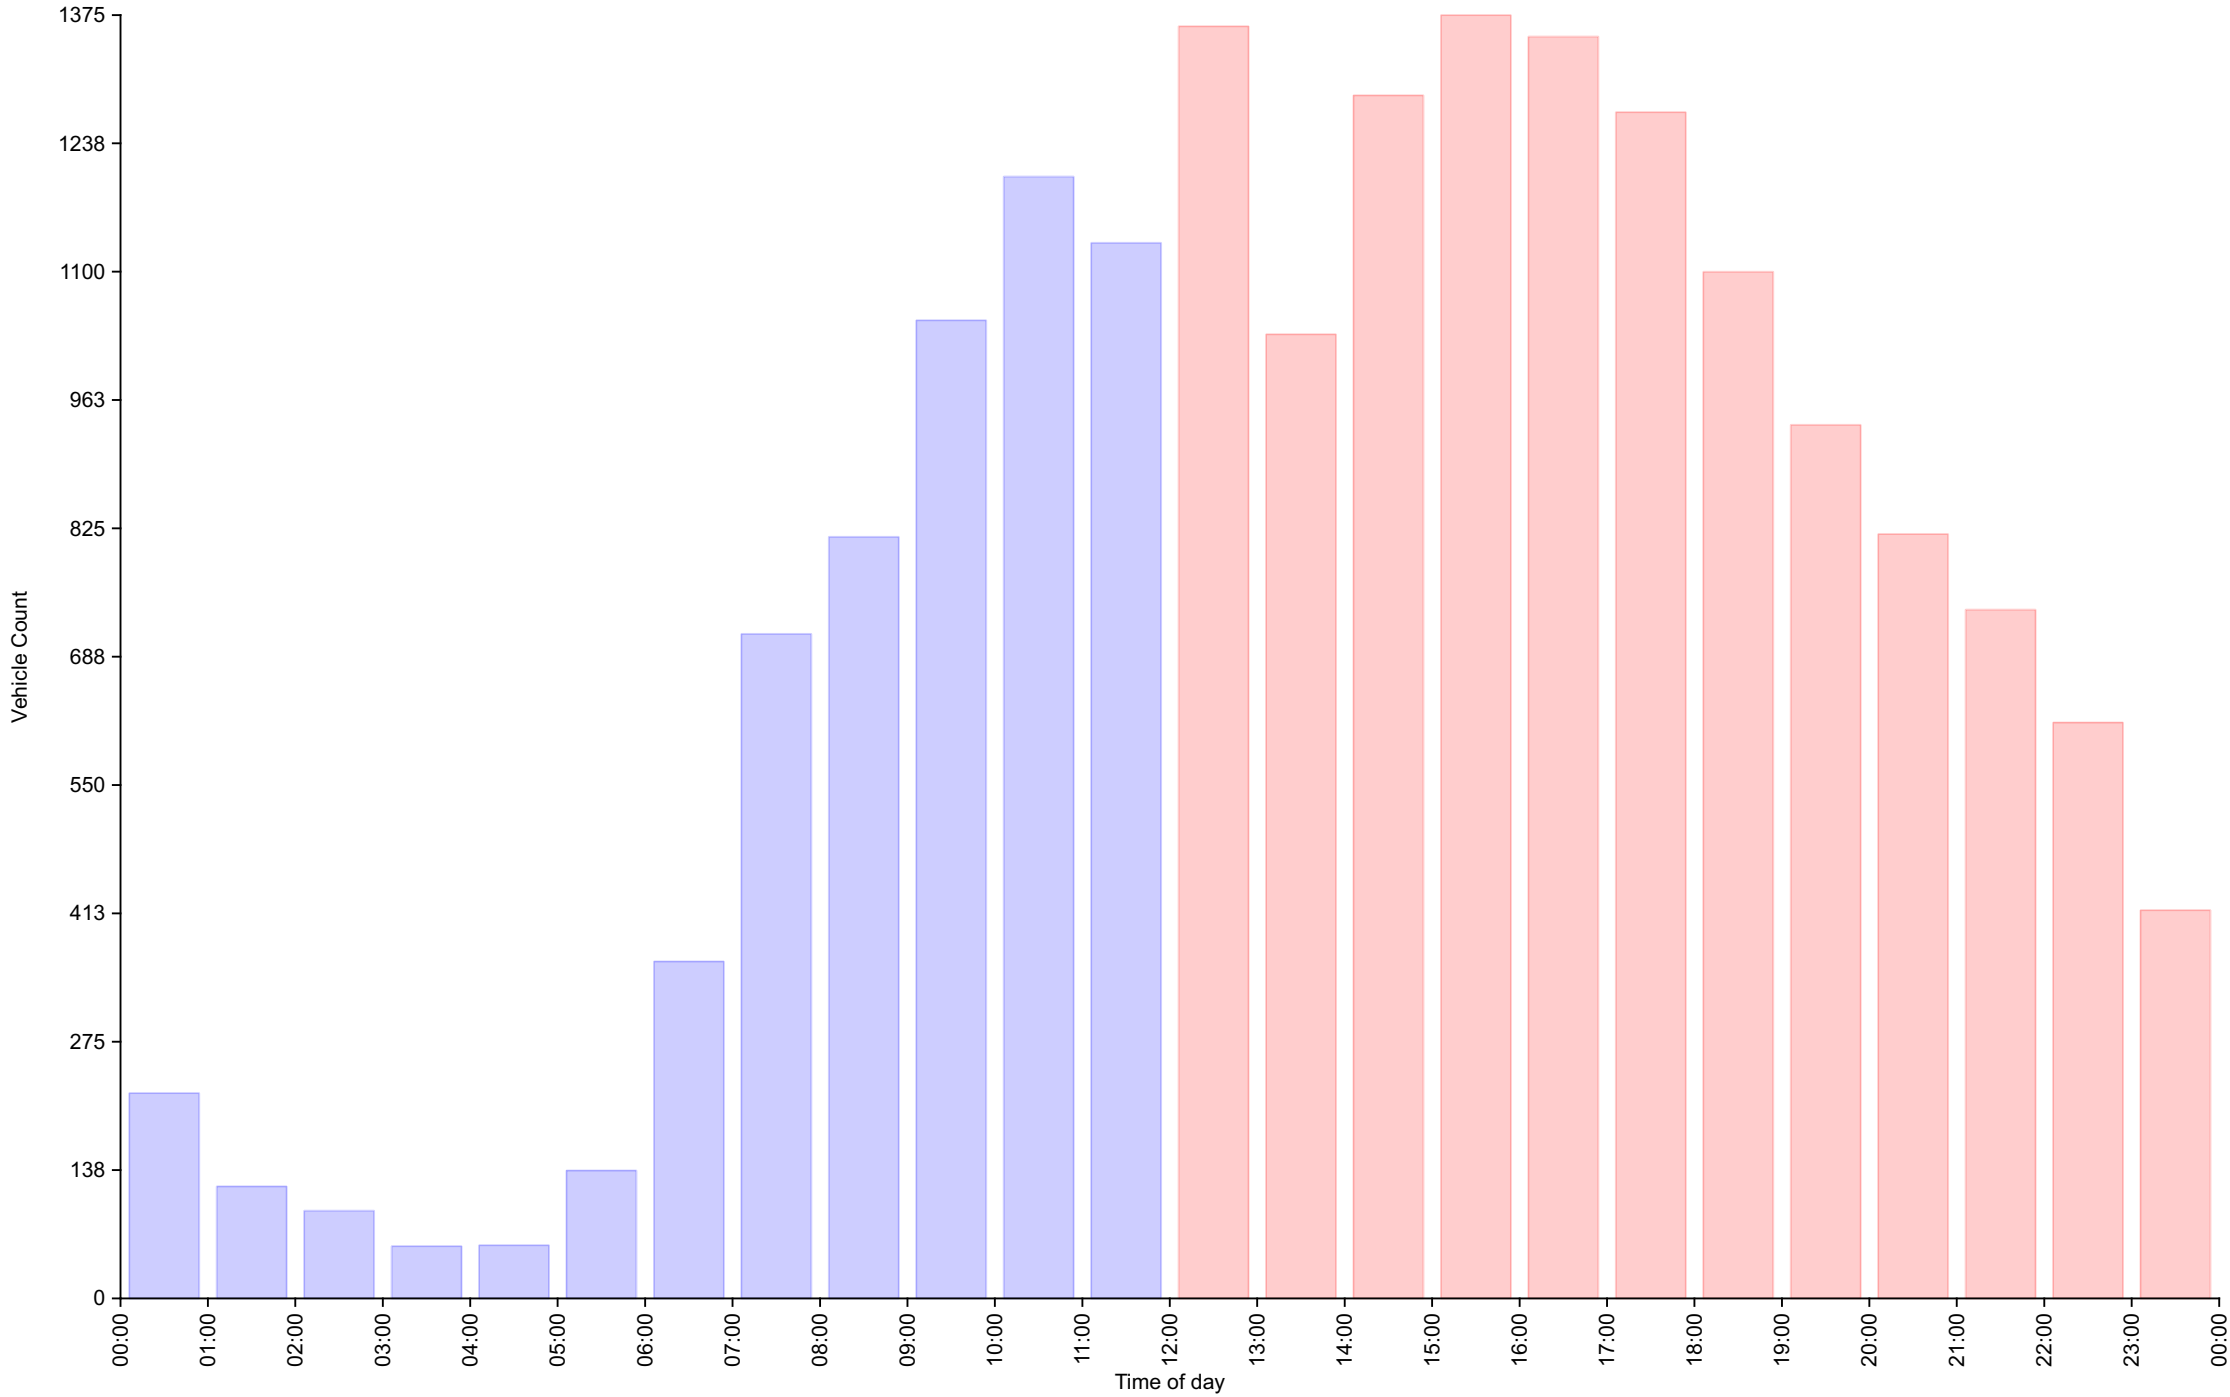

Traffic Report

Nuova Italia facing North

Traffic Overview from Sun May 7 2023 to Sun May 14 2023

Vehicle Speed Classes (Mph)

	<15	15 20	20 25	25 30	30 35	35 40	40 45	45 50	50 55	55 60	60 65	65 70	>70	Total	85th Percentile
00:00	0	2	35	119	57	6	1	0	0	0	0	0	0	220	30.7
01:00	0	0	18	71	26	4	1	0	0	0	0	0	0	120	31.5
02:00	0	2	4	44	35	8	0	1	0	0	0	0	0	94	32.7
03:00	0	0	9	32	11	3	1	0	0	0	0	0	0	56	30.8
04:00	0	0	7	30	17	2	1	0	0	0	0	0	0	57	32.2
05:00	0	0	3	62	62	8	2	0	0	0	0	0	0	137	32.7
06:00	0	0	28	198	120	15	0	0	0	0	0	0	0	361	31.4
07:00	0	7	66	444	187	8	0	0	0	0	0	0	0	712	30.2
08:00	1	10	180	536	83	5	1	0	0	0	0	0	0	816	28.5
09:00	1	24	349	616	57	0	1	0	0	0	0	0	0	1048	27.6
10:00	4	47	537	548	63	2	1	0	0	0	0	0	0	1202	27.2
11:00	8	56	502	531	32	2	0	0	0	0	0	0	0	1131	26.5
12:00	5	33	563	704	56	2	0	0	0	0	0	0	0	1363	27.1
13:00	7	77	446	457	45	1	0	0	0	0	0	0	0	1033	26.9
14:00	7	38	522	668	51	3	0	0	0	0	0	0	0	1289	27.2
15:00	2	32	520	766	52	2	1	0	0	0	0	0	0	1375	27.3
16:00	0	42	494	753	62	0	1	0	0	0	0	0	0	1352	27.3
17:00	8	37	483	680	62	1	0	0	0	0	0	0	0	1271	27.4
18:00	2	33	386	598	77	3	1	0	0	0	0	0	0	1100	27.7
19:00	1	34	338	503	55	4	1	0	0	0	0	0	0	936	27.7
20:00	2	34	252	441	84	4	2	0	0	0	0	0	0	819	28.5
21:00	2	24	261	370	72	8	1	0	0	0	0	0	0	738	28.1
22:00	1	14	203	318	72	8	1	0	0	0	0	0	0	617	28.7
23:00	0	7	85	231	73	15	2	1	2	0	0	0	0	416	30.1
AM Total	14	148	1738	3231	750	63	9	1	0	0	0	0	0		
PM Total	37	405	4553	6489	761	51	10	1	2	0	0	0	0		
Total	51	553	6291	9720	1511	114	19	2	2	0	0	0	0		
Percent	0.28%	3.03%	34.45%	53.22%	8.27%	0.62%	0.10%	0.01%	0.01%	0.00%	0.00%	0.00%	0.00%		

Total Vehicles : 18263
30th Percentile : 23.4 MPH
50th Percentile : 24.9 MPH
85th Percentile : 28.0 MPH
95th Percentile : 30.3 MPH
Average Speed : 25.4 MPH
Highest Speed : 51.5 MPH
Speed Limit: 30 Mph
Total Over Speed Limit: 9.0 % (1648 / 18263)

Vehicle Counts By Hour

Traffic Overview from Sun May 7 2023 to Sun May 14 2023
(60 Minute Resolution)