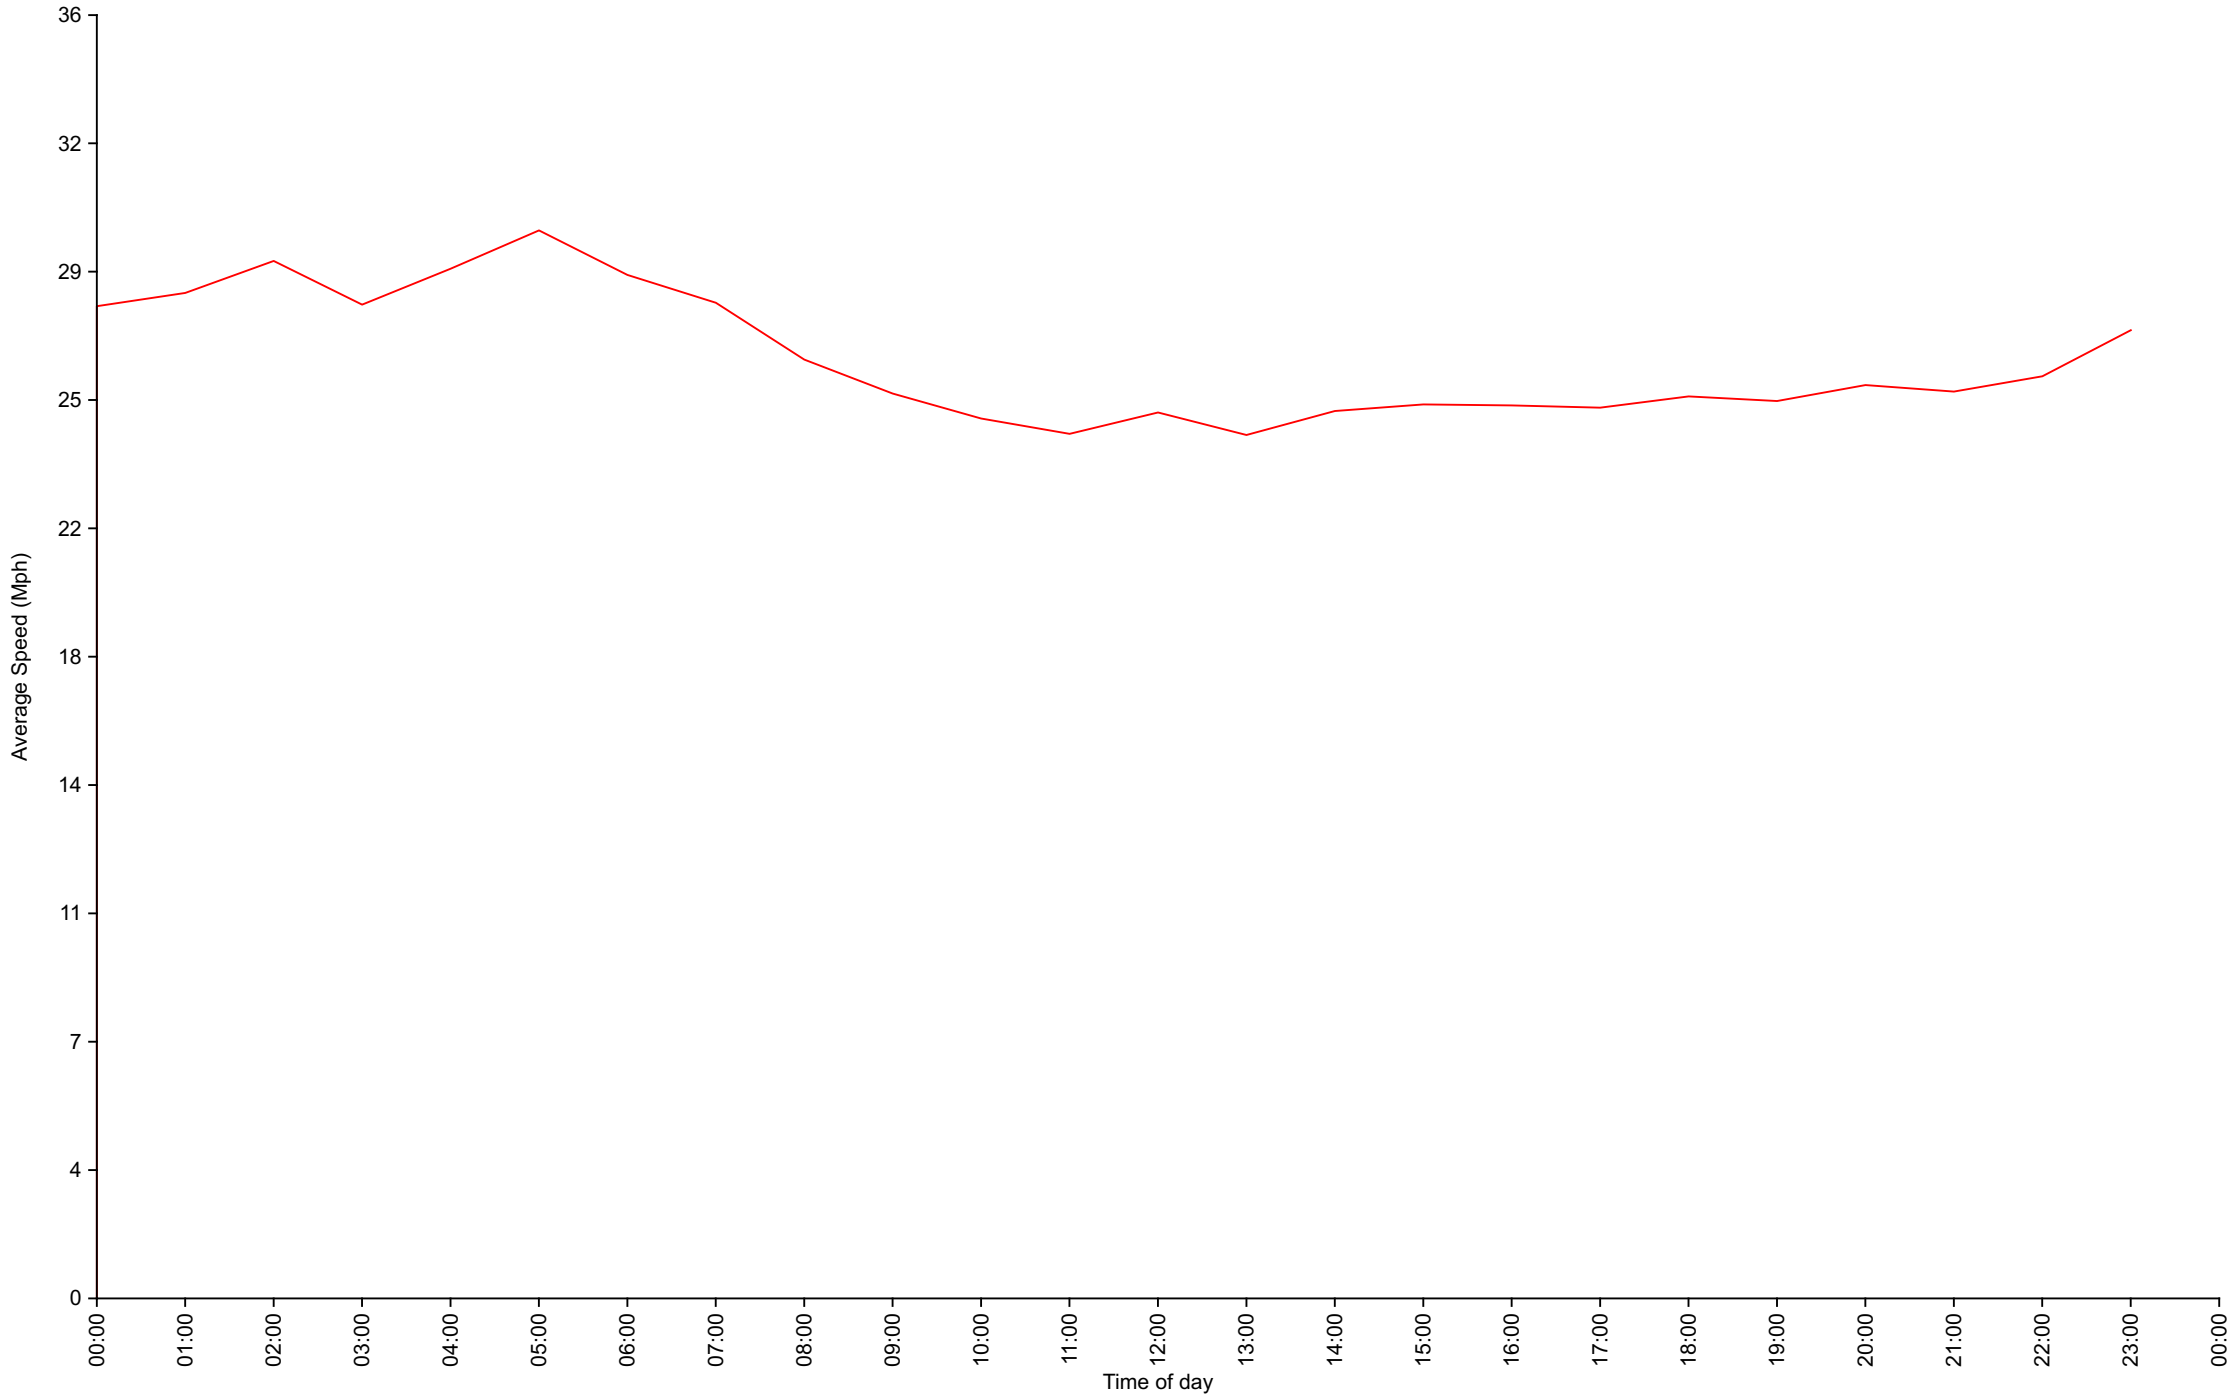

Traffic Report

Nuova Italia facing North

Traffic Overview from Sun May 7 2023 to Sun May 14 2023

Vehicle Speed Classes (Mph)

	<15	15 20	20 25	25 30	30 35	35 40	40 45	45 50	50 55	55 60	60 65	65 70	>70	Total	85th Percentile
00:00	0	2	35	119	57	6	1	0	0	0	0	0	0	220	30.7
01:00	0	0	18	71	26	4	1	0	0	0	0	0	0	120	31.5
02:00	0	2	4	44	35	8	0	1	0	0	0	0	0	94	32.7
03:00	0	0	9	32	11	3	1	0	0	0	0	0	0	56	30.8
04:00	0	0	7	30	17	2	1	0	0	0	0	0	0	57	32.2
05:00	0	0	3	62	62	8	2	0	0	0	0	0	0	137	32.7
06:00	0	0	28	198	120	15	0	0	0	0	0	0	0	361	31.4
07:00	0	7	66	444	187	8	0	0	0	0	0	0	0	712	30.2
08:00	1	10	180	536	83	5	1	0	0	0	0	0	0	816	28.5
09:00	1	24	349	616	57	0	1	0	0	0	0	0	0	1048	27.6
10:00	4	47	537	548	63	2	1	0	0	0	0	0	0	1202	27.2
11:00	8	56	502	531	32	2	0	0	0	0	0	0	0	1131	26.5
12:00	5	33	563	704	56	2	0	0	0	0	0	0	0	1363	27.1
13:00	7	77	446	457	45	1	0	0	0	0	0	0	0	1033	26.9
14:00	7	38	522	668	51	3	0	0	0	0	0	0	0	1289	27.2
15:00	2	32	520	766	52	2	1	0	0	0	0	0	0	1375	27.3
16:00	0	42	494	753	62	0	1	0	0	0	0	0	0	1352	27.3
17:00	8	37	483	680	62	1	0	0	0	0	0	0	0	1271	27.4
18:00	2	33	386	598	77	3	1	0	0	0	0	0	0	1100	27.7
19:00	1	34	338	503	55	4	1	0	0	0	0	0	0	936	27.7
20:00	2	34	252	441	84	4	2	0	0	0	0	0	0	819	28.5
21:00	2	24	261	370	72	8	1	0	0	0	0	0	0	738	28.1
22:00	1	14	203	318	72	8	1	0	0	0	0	0	0	617	28.7
23:00	0	7	85	231	73	15	2	1	2	0	0	0	0	416	30.1
AM Total	14	148	1738	3231	750	63	9	1	0	0	0	0	0		
PM Total	37	405	4553	6489	761	51	10	1	2	0	0	0	0		
Total	51	553	6291	9720	1511	114	19	2	2	0	0	0	0		
Percent	0.28%	3.03%	34.45%	53.22%	8.27%	0.62%	0.10%	0.01%	0.01%	0.00%	0.00%	0.00%	0.00%		

Total Vehicles : 18263
 30th Percentile : 23.4 MPH
 50th Percentile : 24.9 MPH
 85th Percentile : 28.0 MPH
 95th Percentile : 30.3 MPH
 Average Speed : 25.4 MPH
 Highest Speed : 51.5 MPH
 Speed Limit: 30 Mph
 Total Over Speed Limit: 9.0 % (1648 / 18263)

Traffic Overview from Sun May 7 2023 to Sun May 14 2023
(60 Minute Resolution)

Cumulative Speed Distribution Curve

Traffic Overview from Sun May 7 2023 to Sun May 14 2023