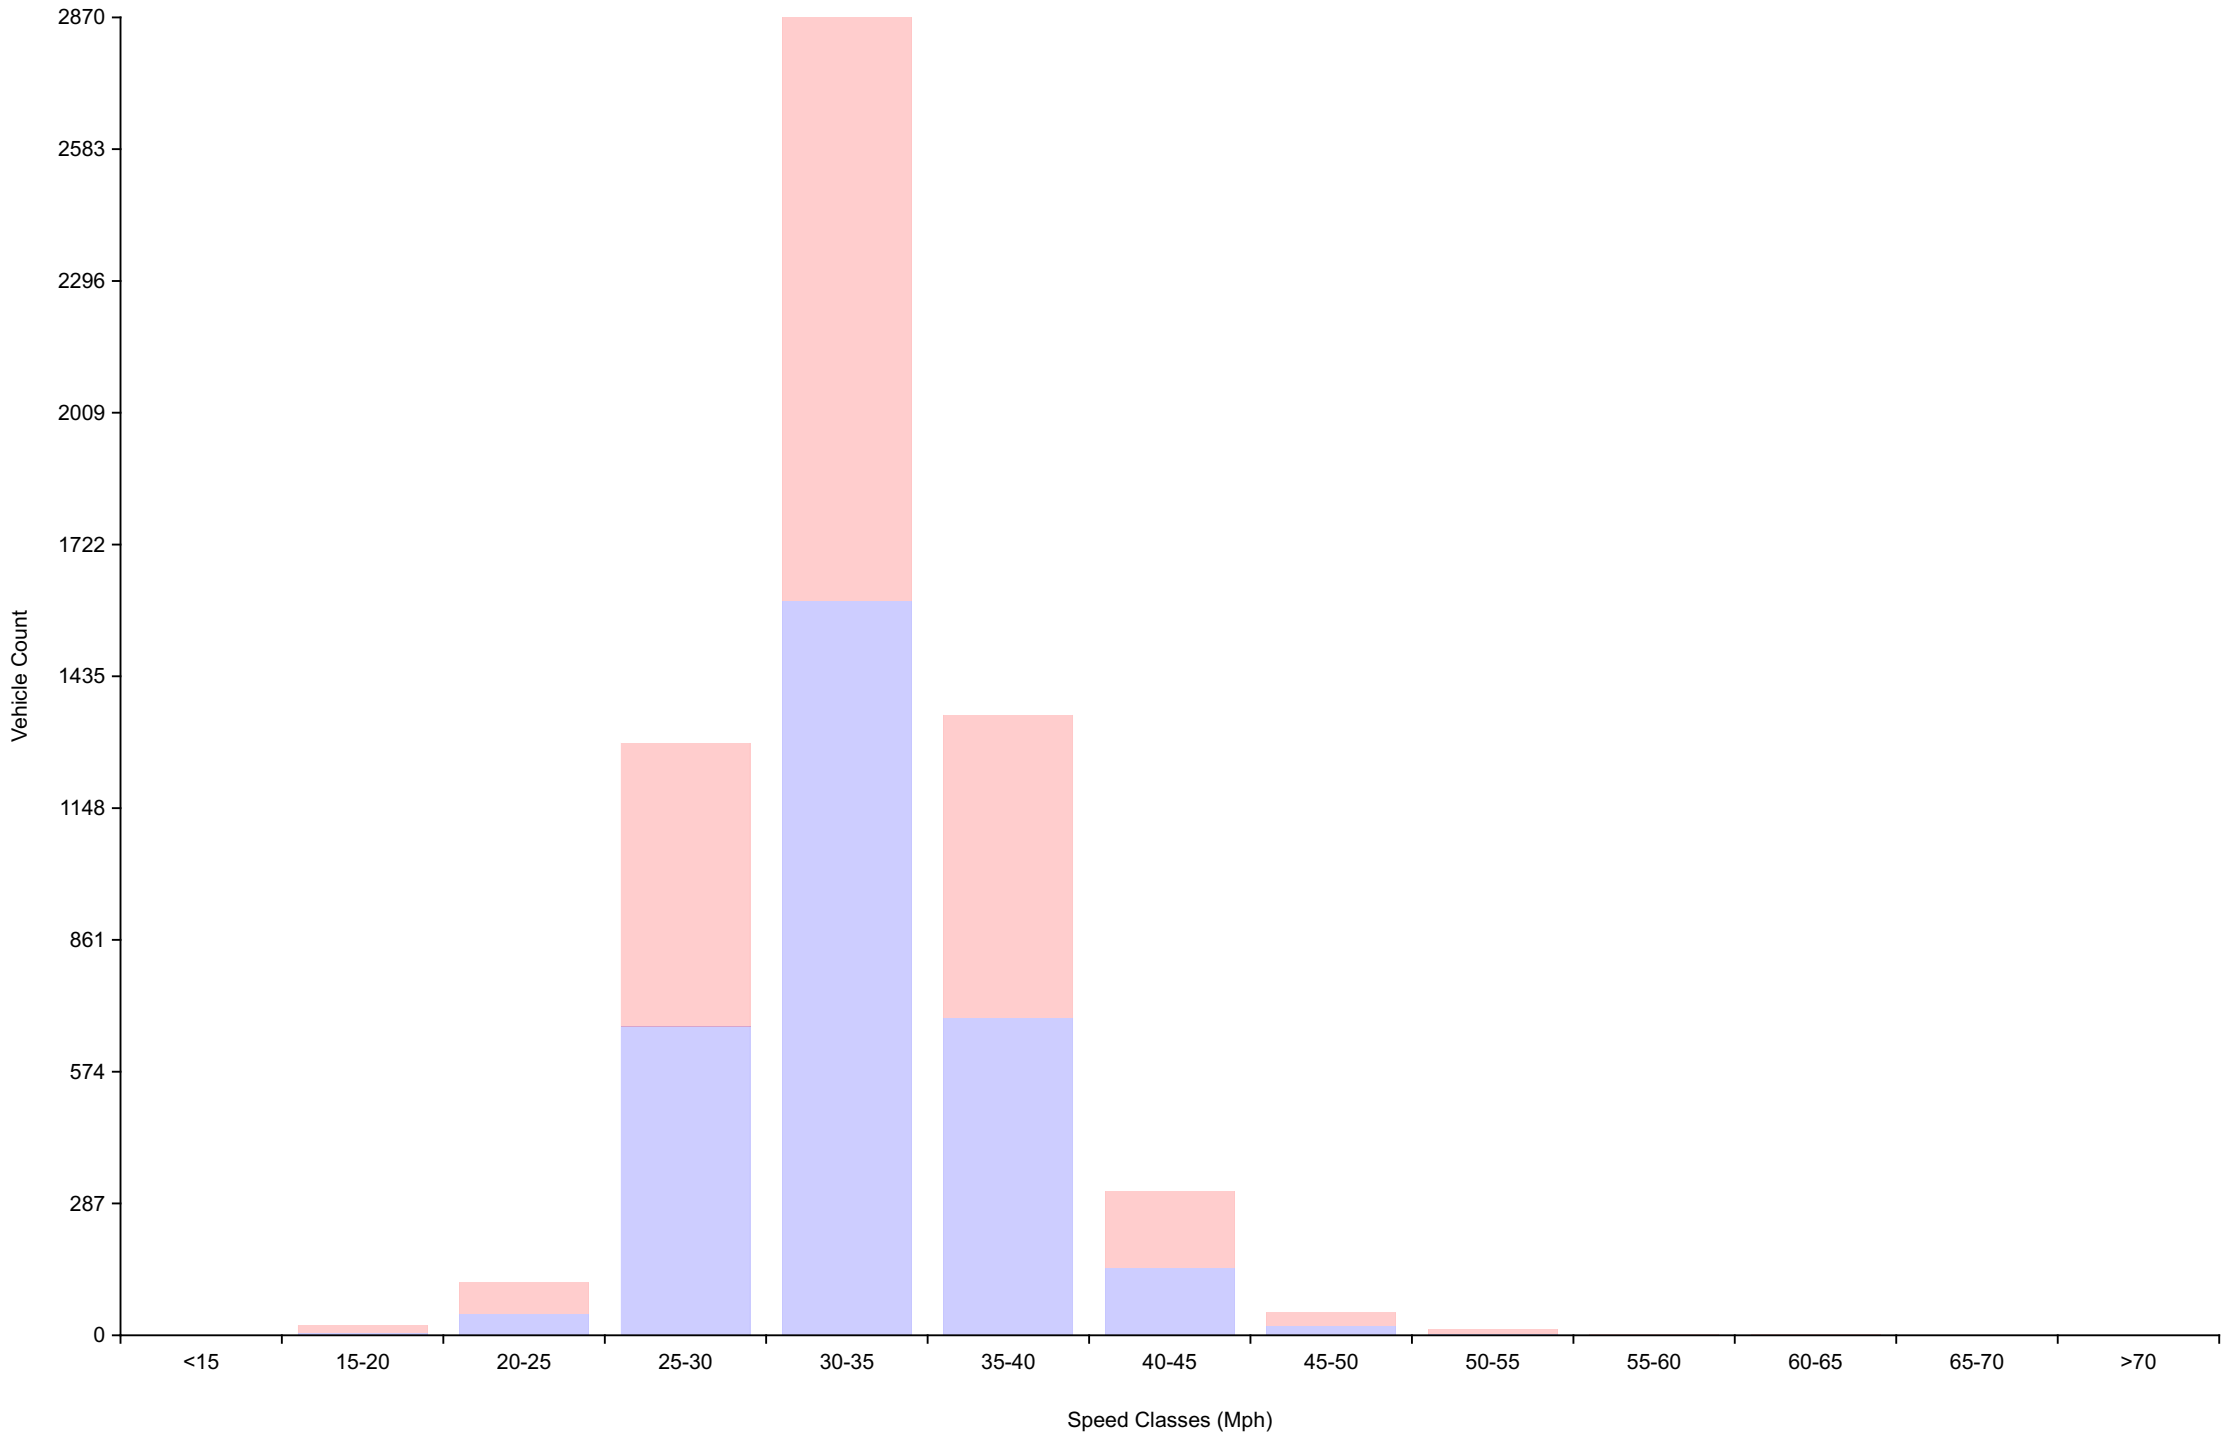

Time of day

Total Vehicles : 6027
 30th Percentile : 29.7 MPH
 50th Percentile : 31.7 MPH
 85th Percentile : 36.3 MPH
 95th Percentile : 39.8 MPH
 Average Speed : 32.5 MPH
 Highest Speed : 61.4 MPH
 Speed Limit: 30 Mph
 Total Over Speed Limit: 76.4 % (4602 / 6027)

Vehicle Counts By Hour

Traffic Overview from Sun Apr 23 2023 to Sat Apr 29 2023
(60 Minute Resolution)

Vehicle Counts By Speed Class

Traffic Overview from Sun Apr 23 2023 to Sat Apr 29 2023

Average Speed By Hour

Traffic Overview from Sun Apr 23 2023 to Sat Apr 29 2023
(60 Minute Resolution)

Cumulative Speed Distribution Curve

Traffic Overview from Sun Apr 23 2023 to Sat Apr 29 2023