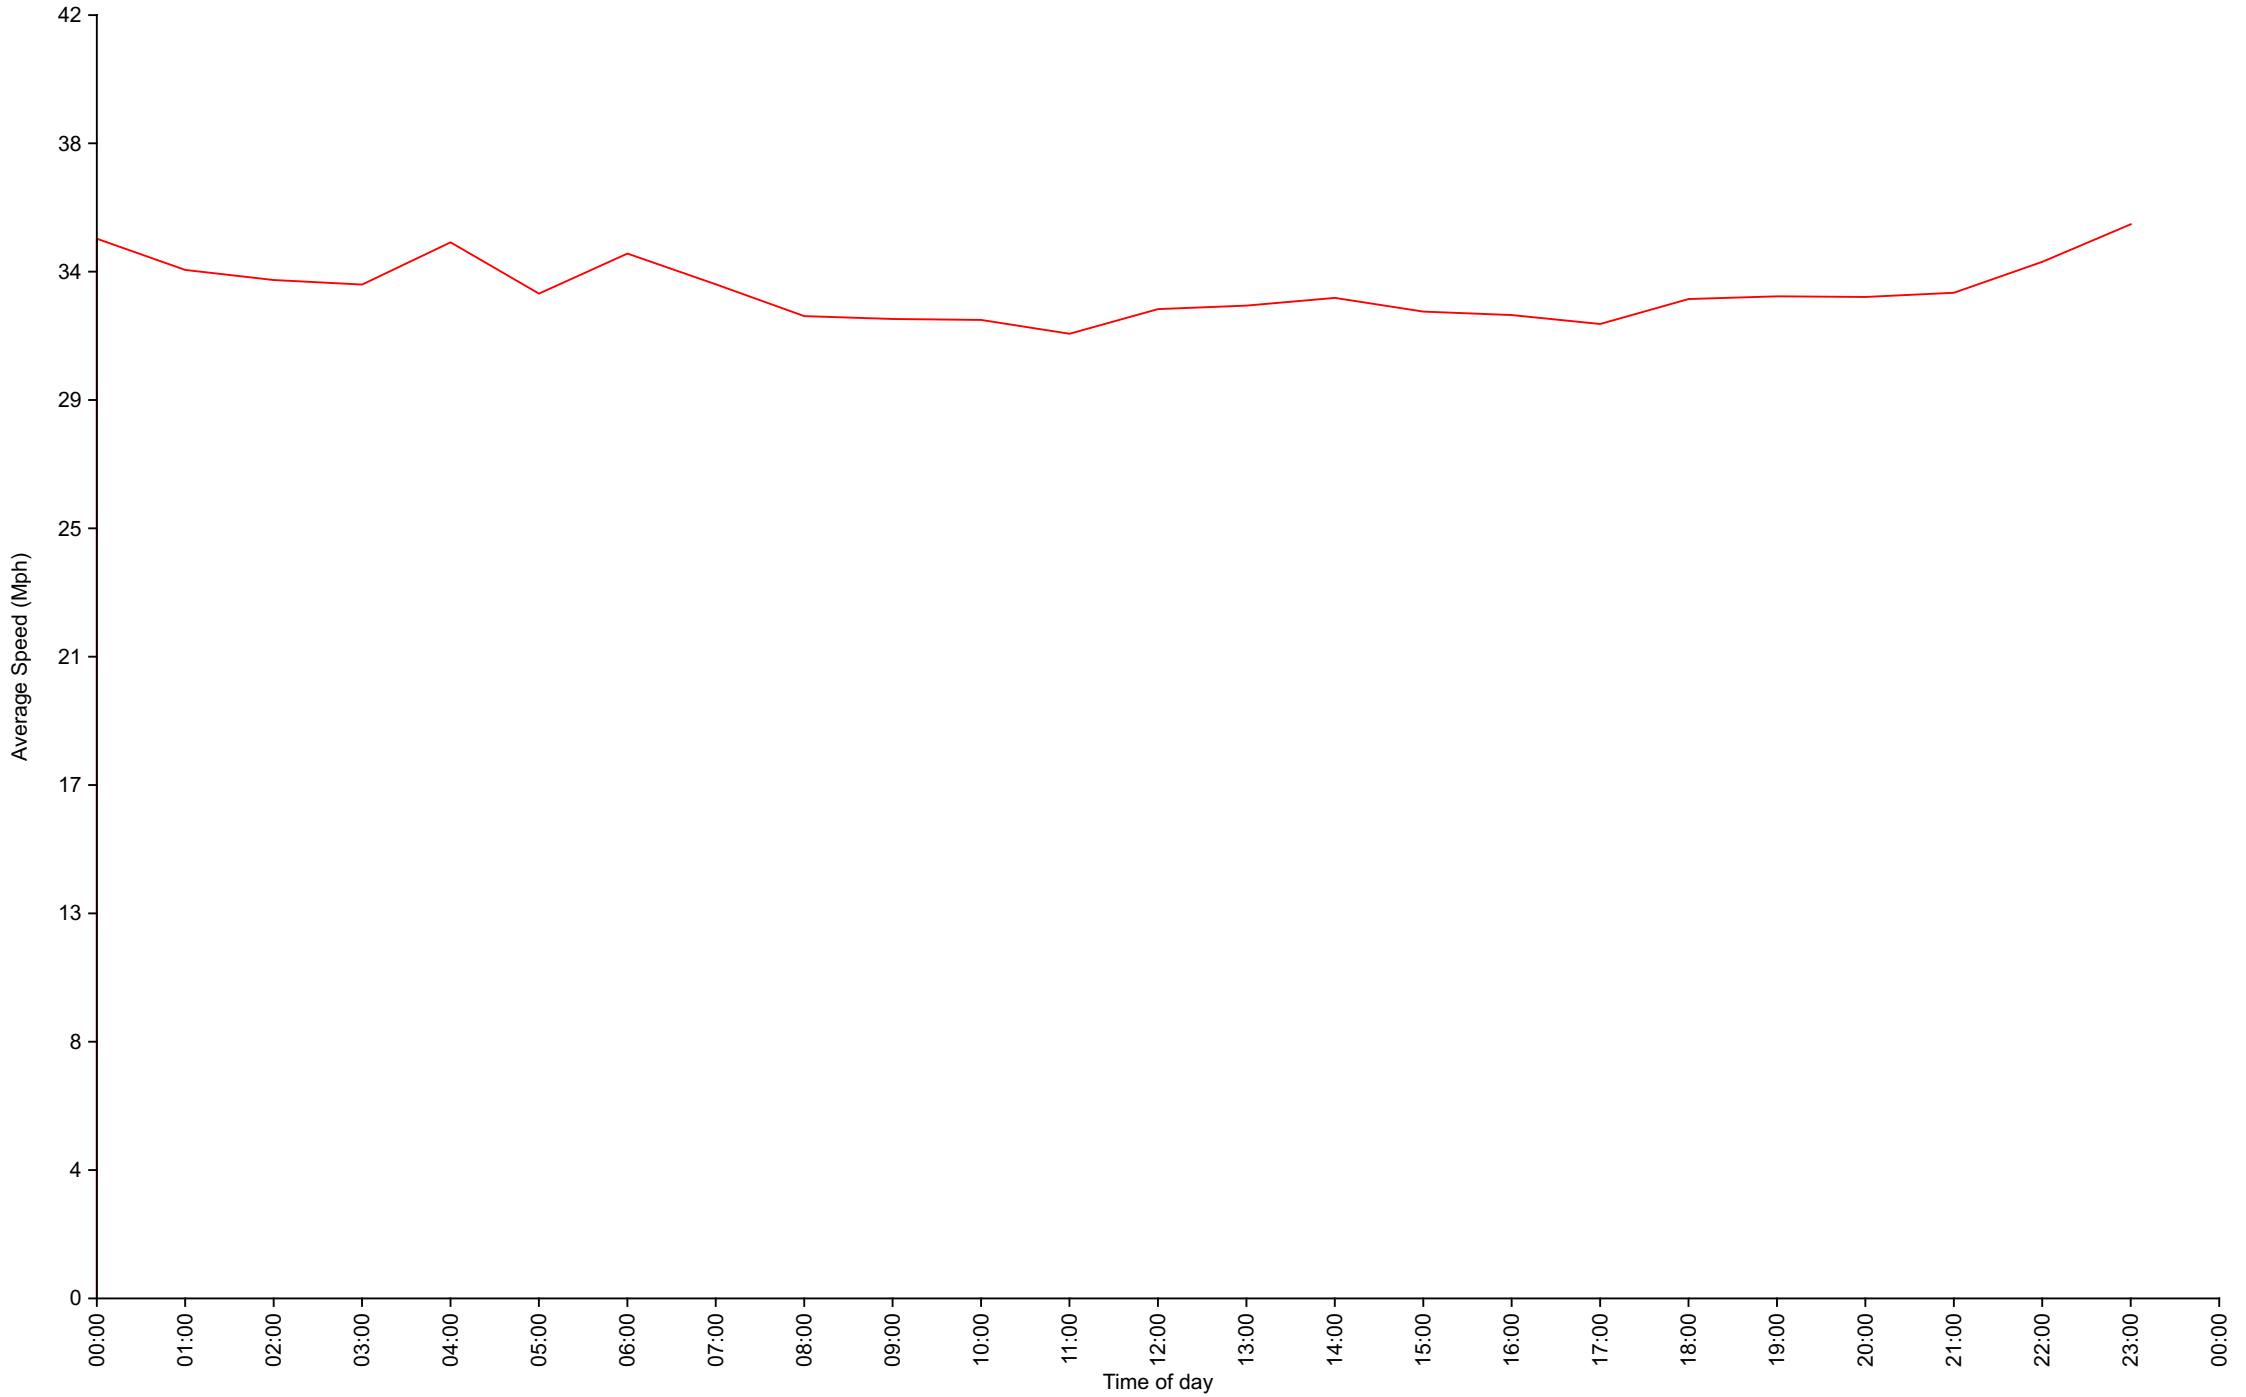

Time of day

Total Vehicles : 6027
 30th Percentile : 29.7 MPH
 50th Percentile : 31.7 MPH
 85th Percentile : 36.3 MPH
 95th Percentile : 39.8 MPH
 Average Speed : 32.5 MPH
 Highest Speed : 61.4 MPH
 Speed Limit: 30 Mph
 Total Over Speed Limit: 76.4 % (4602 / 6027)

Vehicle Counts By Hour

Traffic Overview from Sun Apr 23 2023 to Sat Apr 29 2023
(60 Minute Resolution)

Vehicle Counts By Speed Class

Traffic Overview from Sun Apr 23 2023 to Sat Apr 29 2023

Average Speed By Hour

Traffic Overview from Sun Apr 23 2023 to Sat Apr 29 2023
(60 Minute Resolution)

Cumulative Speed Distribution Curve

Traffic Overview from Sun Apr 23 2023 to Sat Apr 29 2023