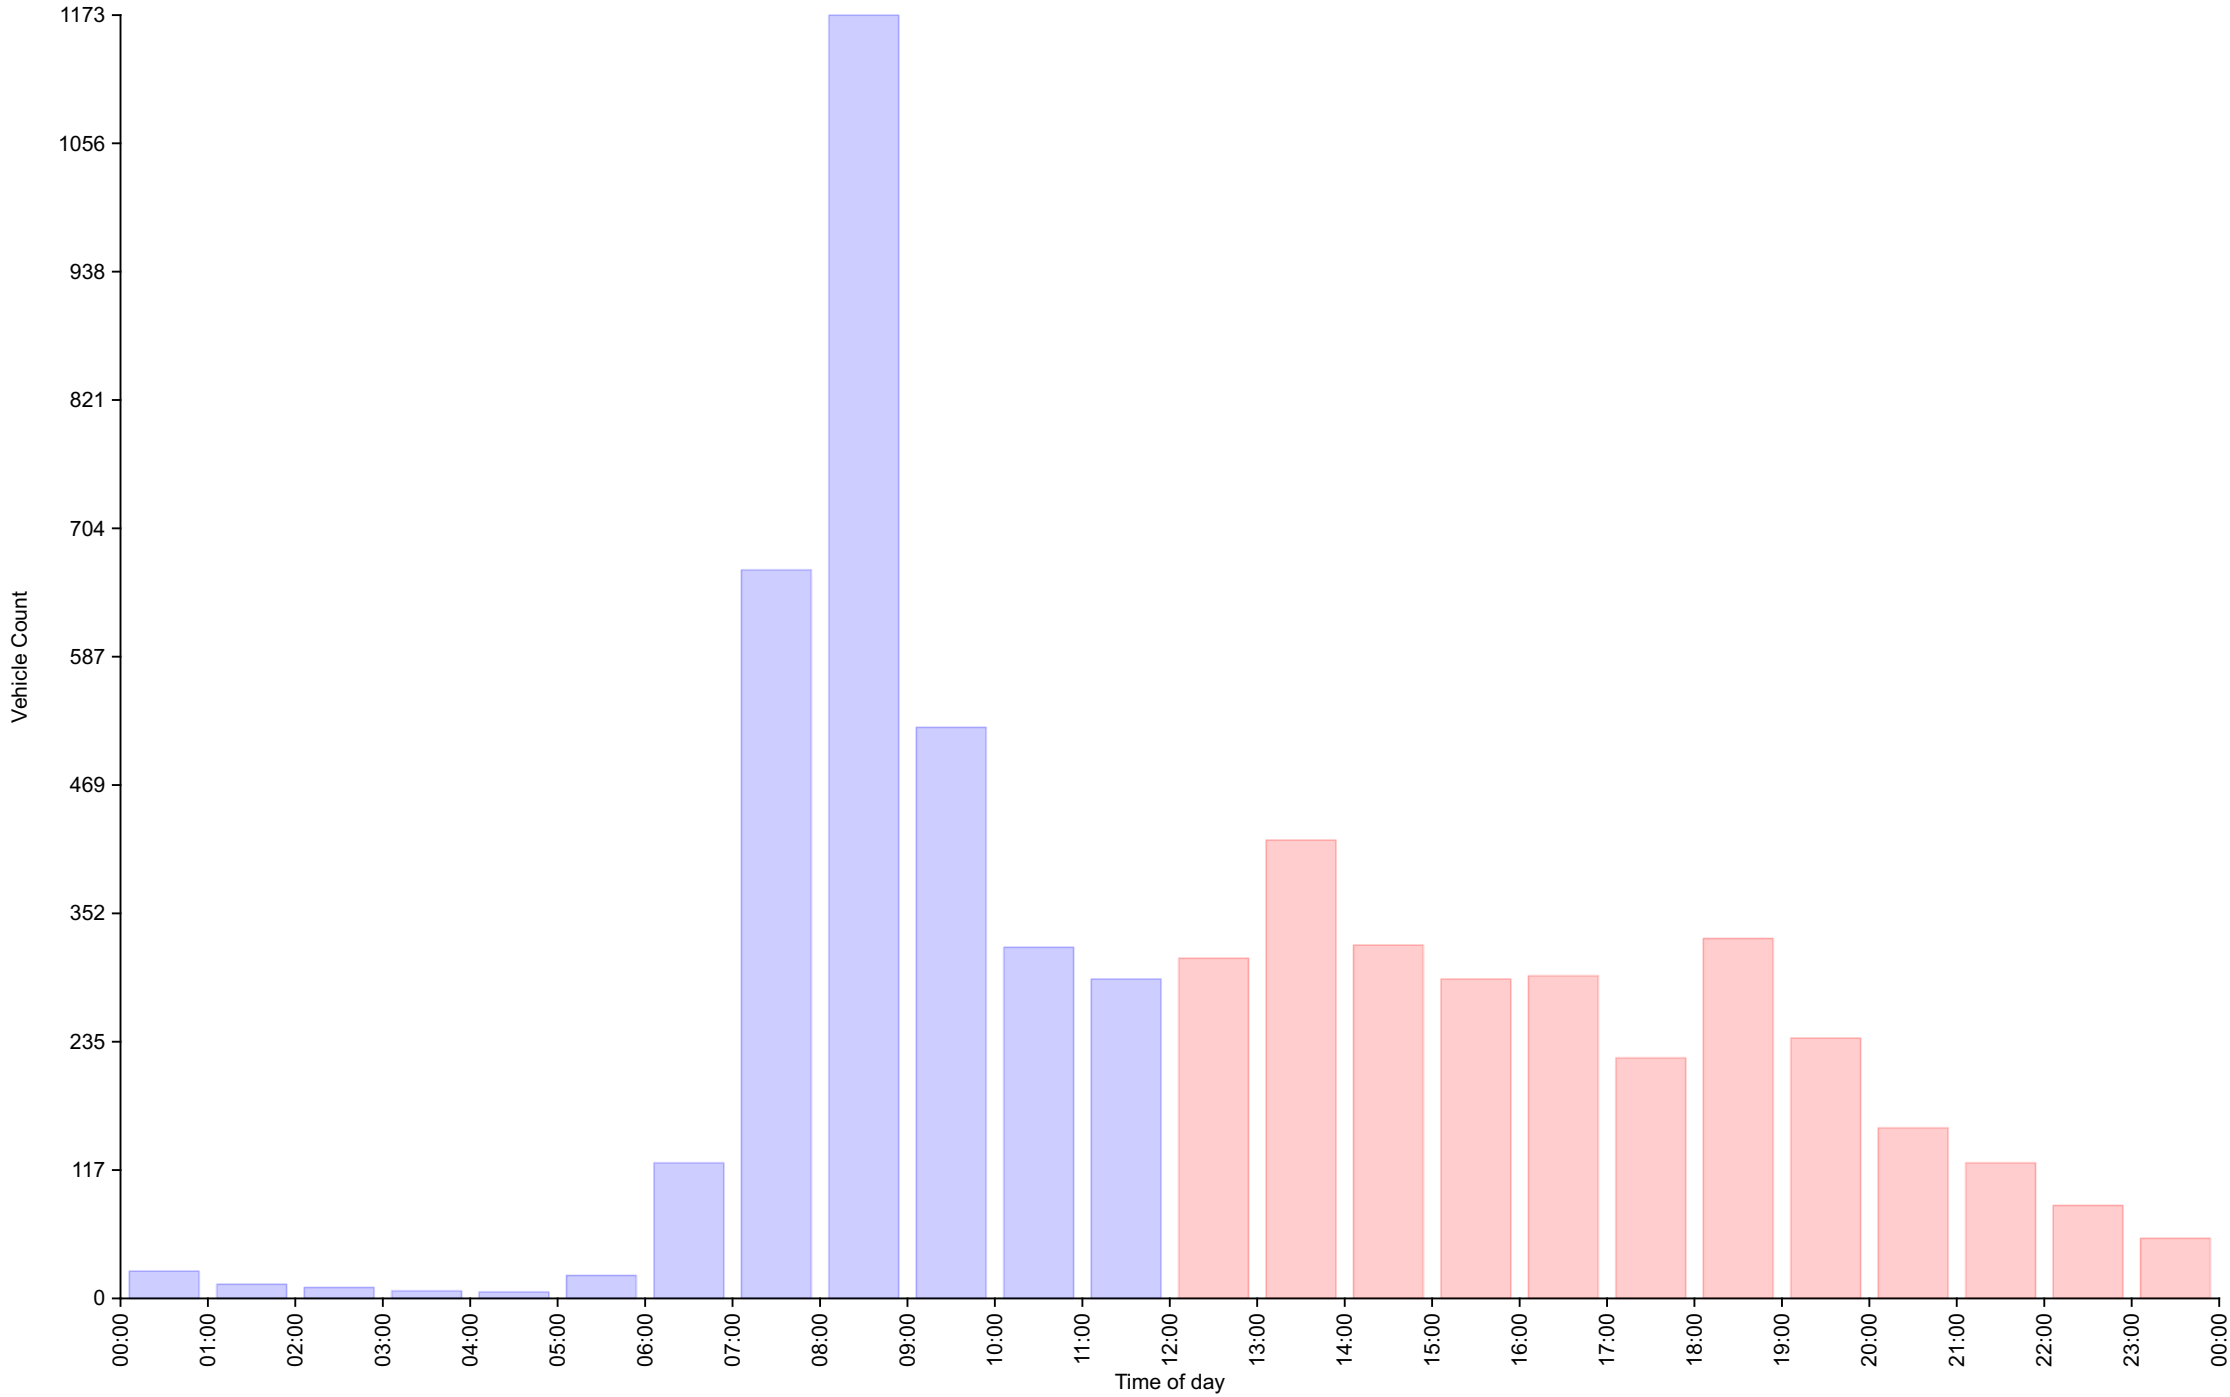

Traffic Report

B3151 to Yeovilton

Traffic Overview from Sun Apr 23 2023 to Sat Apr 29 2023

Vehicle Speed Classes (Mph)

	<15	15 20	20 25	25 30	30 35	35 40	40 45	45 50	50 55	55 60	60 65	65 70	>70	Total	85th Percentile
00:00	0	0	0	5	7	8	4	1	0	0	0	0	0	25	40.3
01:00	0	0	0	2	6	4	1	0	0	0	0	0	0	13	37.1
02:00	0	0	0	3	4	1	2	0	0	0	0	0	0	10	37.8
03:00	0	0	0	3	0	3	1	0	0	0	0	0	0	7	36.0
04:00	0	0	0	2	1	1	2	0	0	0	0	0	0	6	40.2
05:00	0	0	0	7	7	3	3	1	0	0	0	0	0	21	38.3
06:00	0	0	0	18	51	38	13	3	1	0	0	0	0	124	38.5
07:00	0	0	4	93	356	177	32	3	1	0	0	0	0	666	36.1
08:00	0	2	17	262	607	239	40	6	0	0	0	0	0	1173	35.4
09:00	0	1	10	120	255	120	13	3	0	0	0	0	0	522	35.9
10:00	0	1	7	72	165	54	19	3	0	0	0	0	0	321	35.9
11:00	0	0	8	86	139	43	16	0	0	0	0	0	0	292	35.2
12:00	0	5	6	62	150	64	21	2	1	0	0	0	0	311	36.6
13:00	0	2	12	98	176	100	24	4	2	1	0	0	0	419	36.7
14:00	0	1	7	77	135	75	21	6	0	0	1	0	0	323	37.1
15:00	0	3	6	70	132	59	13	6	2	1	0	0	0	292	36.5
16:00	0	1	4	83	134	50	19	3	1	0	0	0	0	295	35.5
17:00	0	2	10	42	116	39	8	2	1	0	0	0	0	220	35.6
18:00	0	3	7	58	156	84	19	0	1	1	0	0	0	329	36.3
19:00	0	0	7	50	98	69	11	0	2	0	1	0	0	238	36.6
20:00	0	0	5	33	65	43	9	1	0	0	0	0	0	156	37.0
21:00	0	0	2	28	51	35	7	1	0	0	0	0	0	124	36.5
22:00	0	0	2	7	42	22	10	2	0	0	0	0	0	85	38.9
23:00	0	0	0	9	17	20	6	2	1	0	0	0	0	55	39.4
AM Total	0	4	46	673	1598	691	146	20	2	0	0	0	0		
PM Total	0	17	68	617	1272	660	168	29	11	3	2	0	0		
Total	0	21	114	1290	2870	1351	314	49	13	3	2	0	0		
Percent	0.00%	0.35%	1.89%	21.40%	47.62%	22.42%	5.21%	0.81%	0.22%	0.05%	0.03%	0.00%	0.00%		

Time of day

Total Vehicles : 6027
30th Percentile : 29.7 MPH
50th Percentile : 31.7 MPH
85th Percentile : 36.3 MPH
95th Percentile : 39.8 MPH
Average Speed : 32.5 MPH
Highest Speed : 61.4 MPH
Speed Limit: 30 Mph
Total Over Speed Limit: 76.4 % (4602 / 6027)

Vehicle Counts By Hour

Traffic Overview from Sun Apr 23 2023 to Sat Apr 29 2023
(60 Minute Resolution)