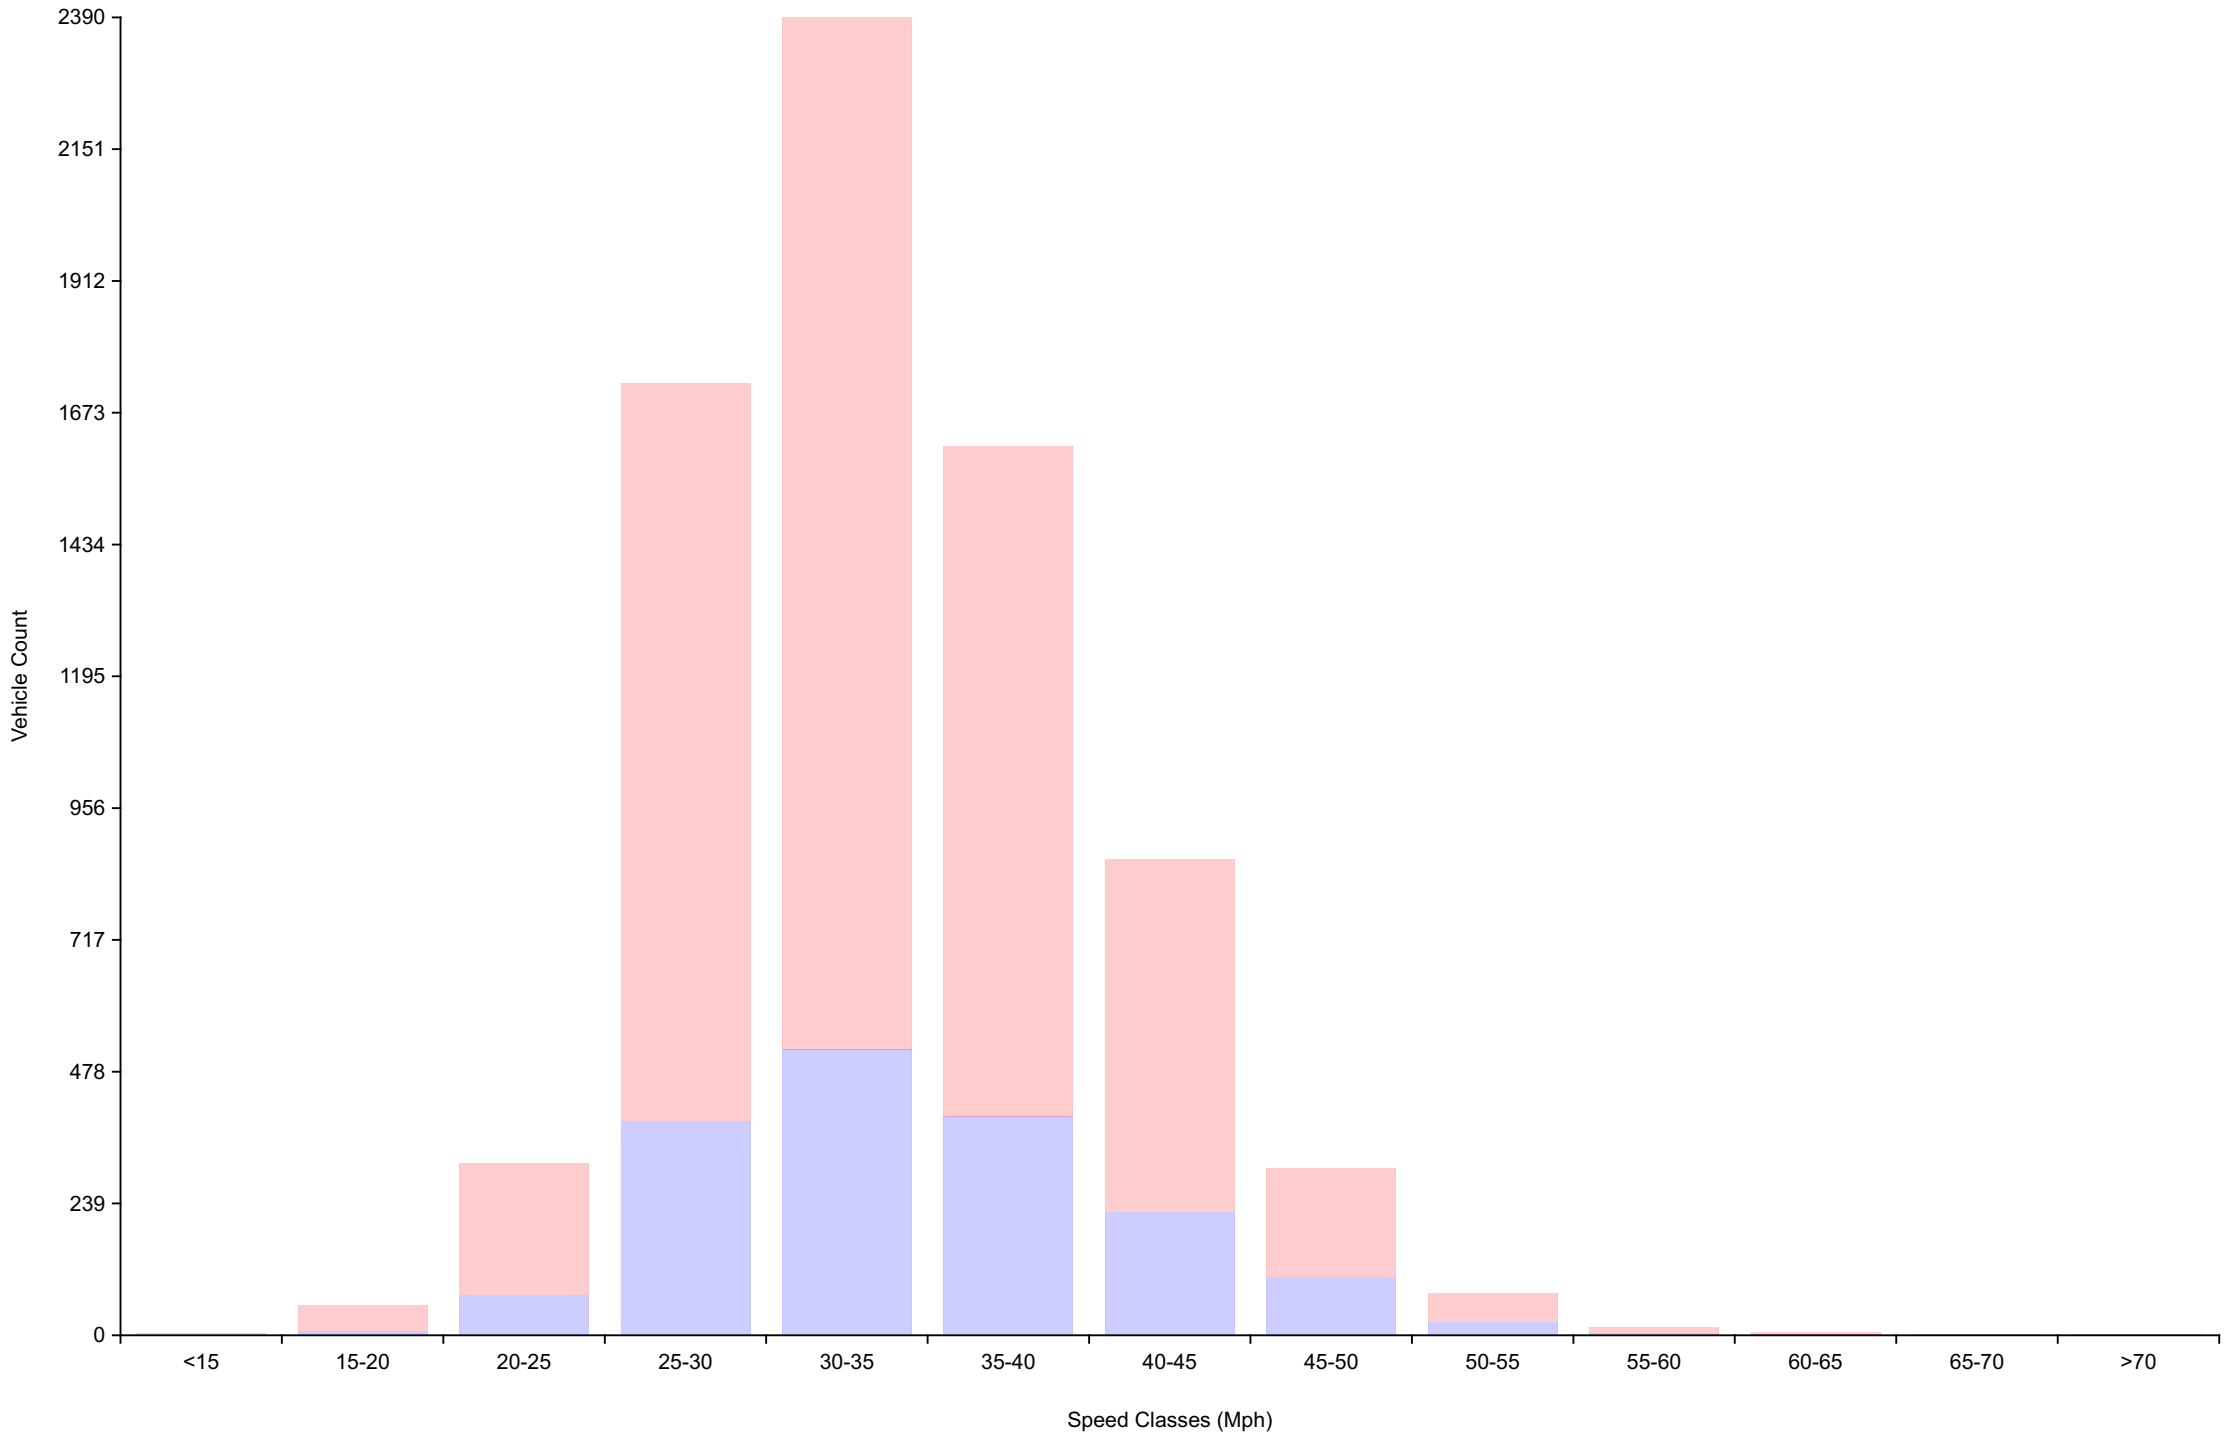

Vehicle Counts By Speed Class

Traffic Overview from Sun Mar 26 2023 to Sun Apr 2 2023