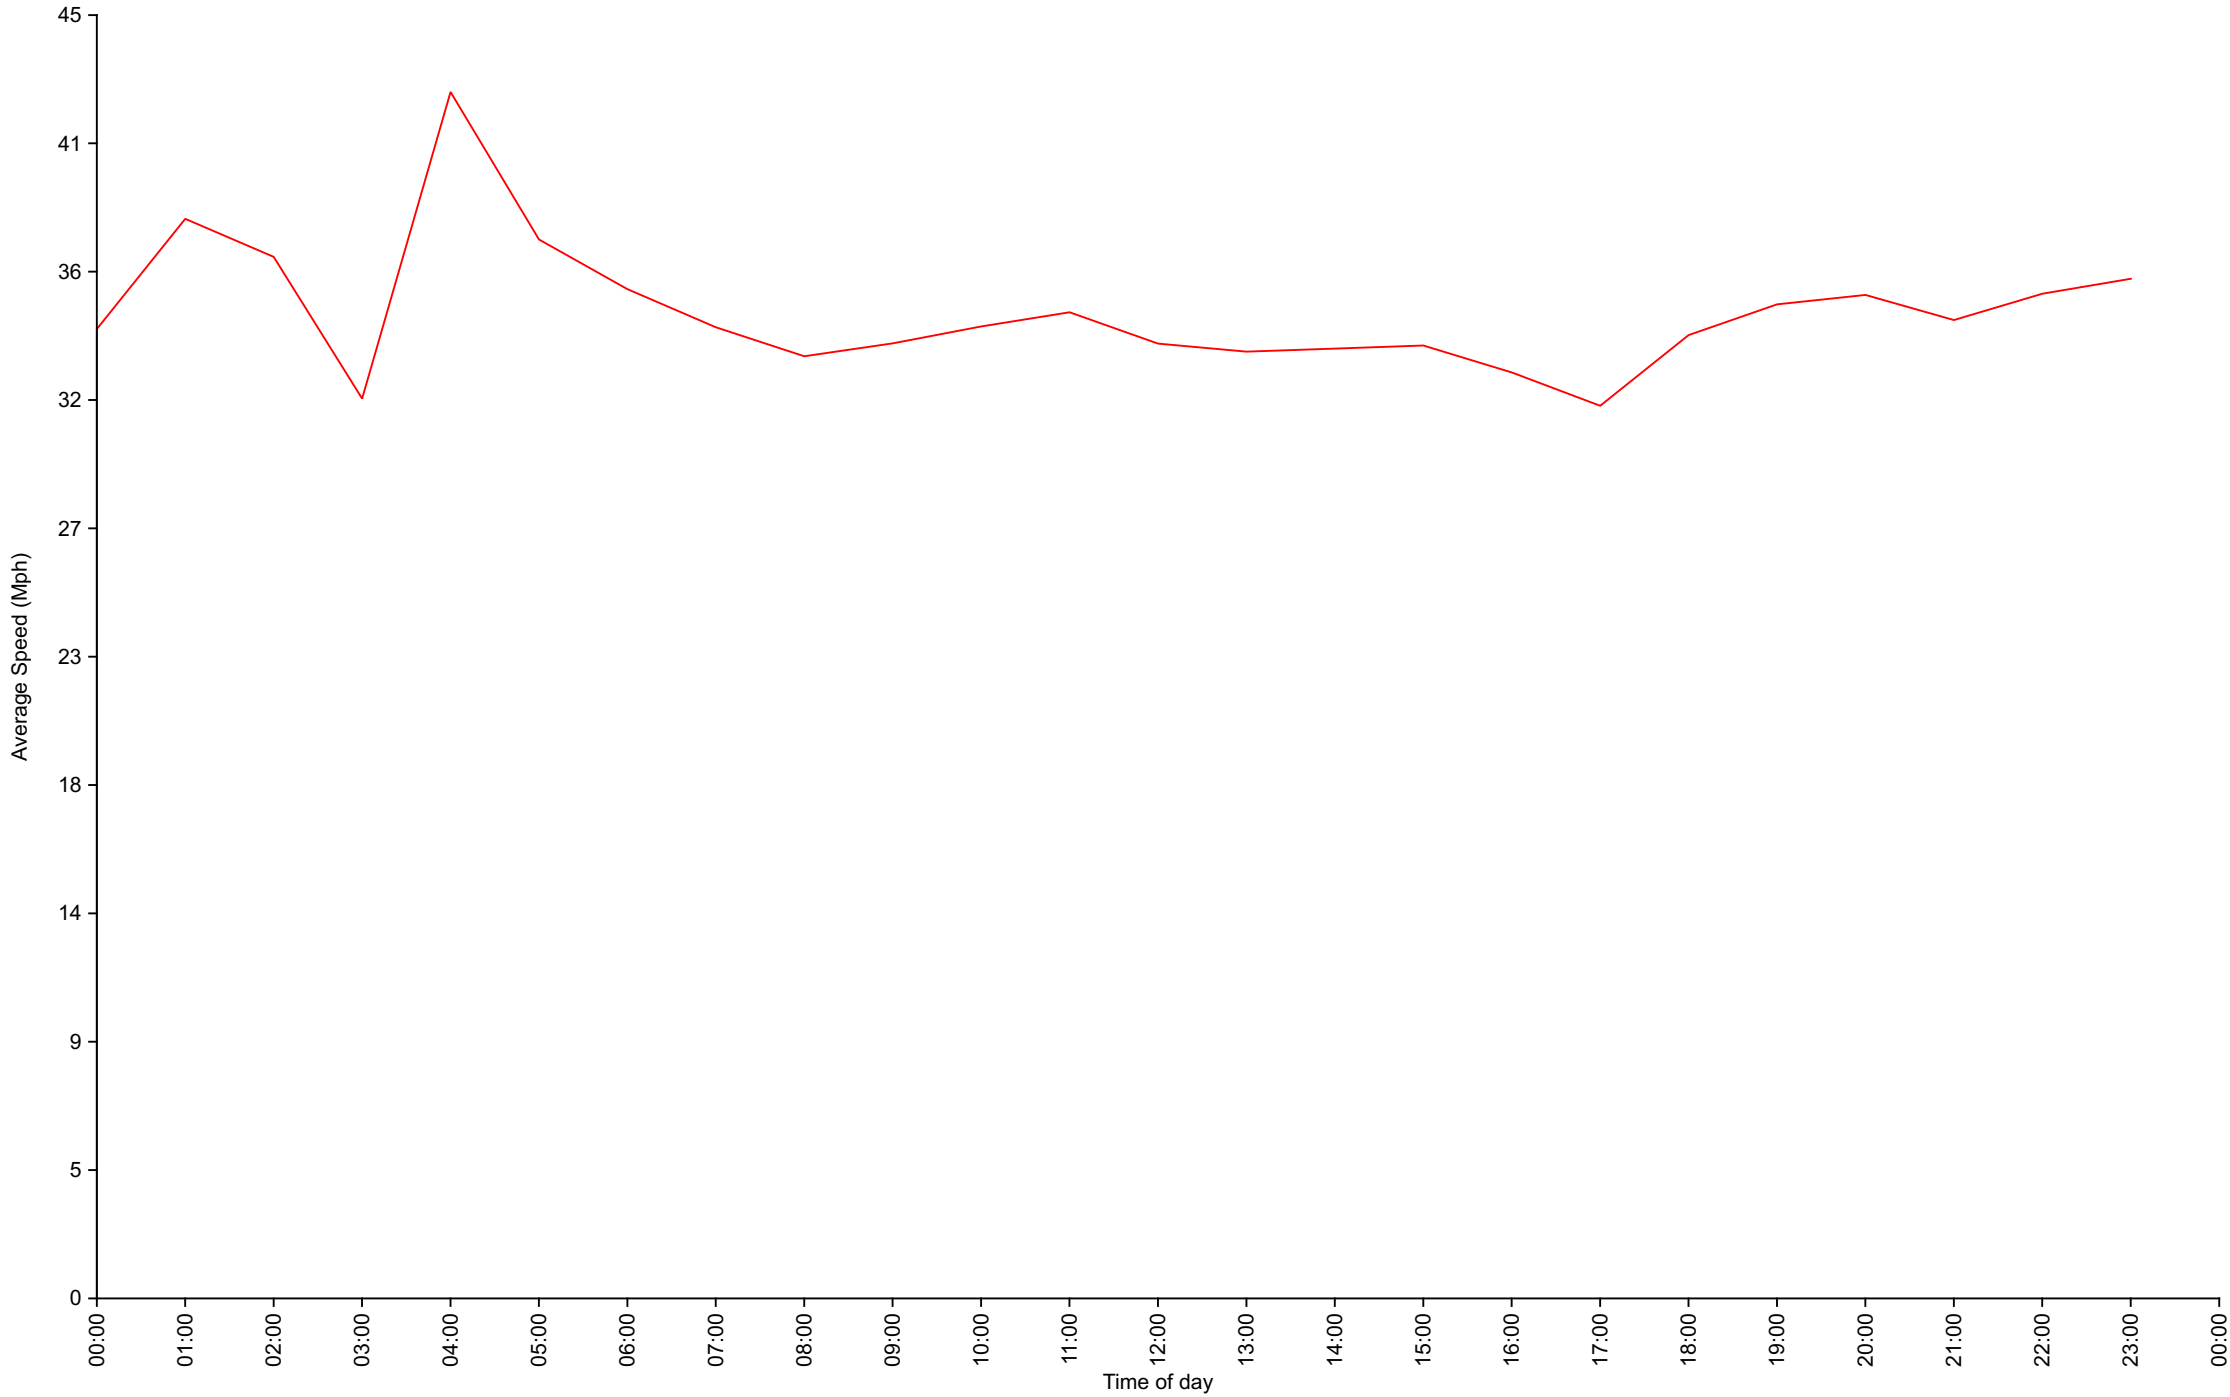

Total Vehicles : 7375
 30th Percentile : 29.2 MPH
 50th Percentile : 32.2 MPH
 85th Percentile : 39.6 MPH
 95th Percentile : 44.3 MPH
 Average Speed : 33.5 MPH
 Highest Speed : 72.3 MPH
 Speed Limit: 30 Mph
 Total Over Speed Limit: 71.5 % (5276 / 7375)

Traffic Overview from Sun Mar 26 2023 to Sun Apr 2 2023
(60 Minute Resolution)

Cumulative Speed Distribution Curve

Traffic Overview from Sun Mar 26 2023 to Sun Apr 2 2023