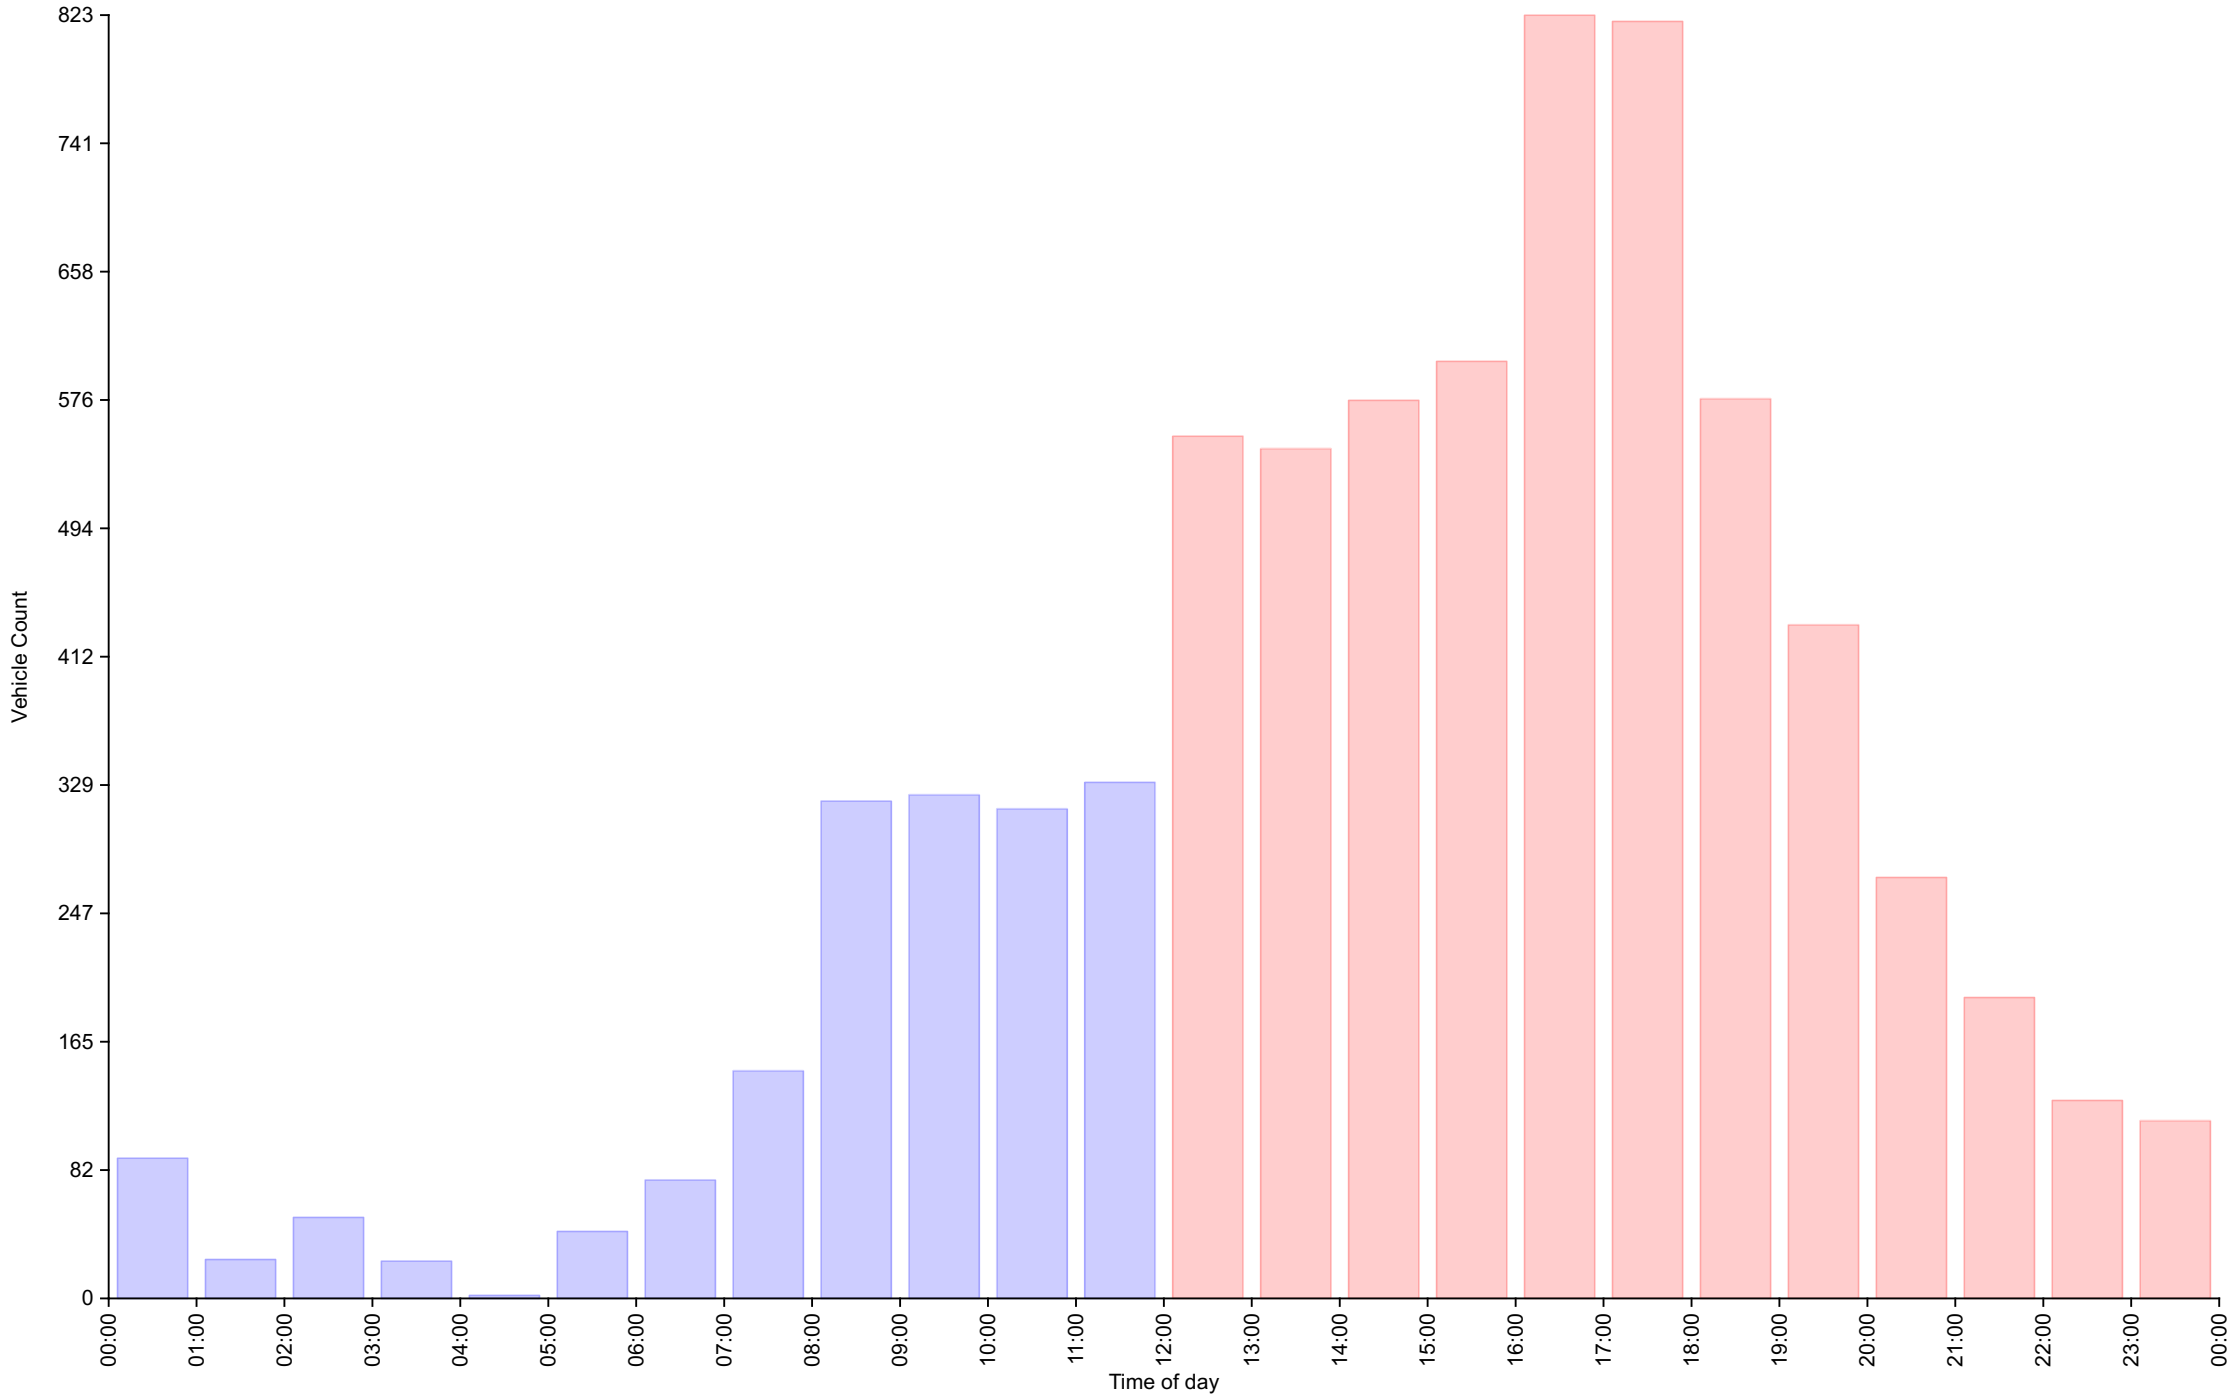

Traffic Report

Costello Hill facing Yeovilton

Traffic Overview from Sun Mar 26 2023 to Sun Apr 2 2023

Vehicle Speed Classes (Mph)

	<15	15 20	20 25	25 30	30 35	35 40	40 45	45 50	50 55	55 60	60 65	65 70	>70	Total	85th Percentile
00:00	0	0	0	26	34	11	12	4	2	1	0	0	0	90	40.8
01:00	0	0	0	4	8	4	1	3	5	0	0	0	0	25	50.1
02:00	0	0	2	12	11	10	8	6	1	1	1	0	0	52	44.4
03:00	0	0	0	10	8	4	1	1	0	0	0	0	0	24	35.2
04:00	0	0	0	0	0	0	1	1	0	0	0	0	0	2	43.5
05:00	0	0	0	6	6	16	12	2	1	0	0	0	0	43	42.9
06:00	0	0	2	16	21	17	13	5	2	0	0	0	0	76	42.5
07:00	0	0	6	35	49	23	18	13	2	0	0	0	0	146	40.6
08:00	0	2	15	83	100	66	37	14	1	1	0	0	0	319	39.4
09:00	0	3	19	71	102	73	34	17	3	1	0	0	0	323	39.7
10:00	0	0	16	58	97	84	41	17	1	0	0	0	0	314	40.2
11:00	0	3	13	68	83	89	46	23	6	0	0	0	0	331	40.9
12:00	0	1	20	130	189	115	69	27	2	0	0	0	0	553	39.8
13:00	0	2	21	131	187	123	57	20	4	0	0	0	0	545	39.0
14:00	1	5	24	131	195	130	68	17	4	1	0	0	0	576	39.2
15:00	0	4	22	138	204	149	59	15	8	2	0	0	0	601	38.7
16:00	2	10	39	218	286	170	69	22	7	0	0	0	0	823	38.0
17:00	0	17	59	242	290	147	54	6	3	0	0	1	0	819	36.6
18:00	0	3	19	119	206	124	76	24	4	2	0	0	0	577	39.8
19:00	0	4	9	86	122	100	76	27	6	2	0	0	0	432	41.4
20:00	0	0	11	59	76	60	39	10	6	3	4	1	1	270	41.6
21:00	0	1	4	40	63	49	24	10	2	0	0	0	0	193	40.4
22:00	0	0	6	26	34	20	25	13	3	0	0	0	0	127	42.6
23:00	0	0	5	20	24	31	24	6	3	1	0	0	0	114	41.8
AM Total	0	8	73	389	519	397	224	106	24	4	1	0	0		
PM Total	3	47	239	1340	1876	1218	640	197	52	11	4	2	1		
Total	3	55	312	1729	2395	1615	864	303	76	15	5	2	1		
Percent	0.04%	0.75%	4.23%	23.44%	32.47%	21.90%	11.72%	4.11%	1.03%	0.20%	0.07%	0.03%	0.01%		

Total Vehicles : 7375
30th Percentile : 29.2 MPH
50th Percentile : 32.2 MPH
85th Percentile : 39.6 MPH
95th Percentile : 44.3 MPH
Average Speed : 33.5 MPH
Highest Speed : 72.3 MPH
Speed Limit: 30 Mph
Total Over Speed Limit: 71.5 % (5276 / 7375)

Vehicle Counts By Hour

Traffic Overview from Sun Mar 26 2023 to Sun Apr 2 2023
(60 Minute Resolution)