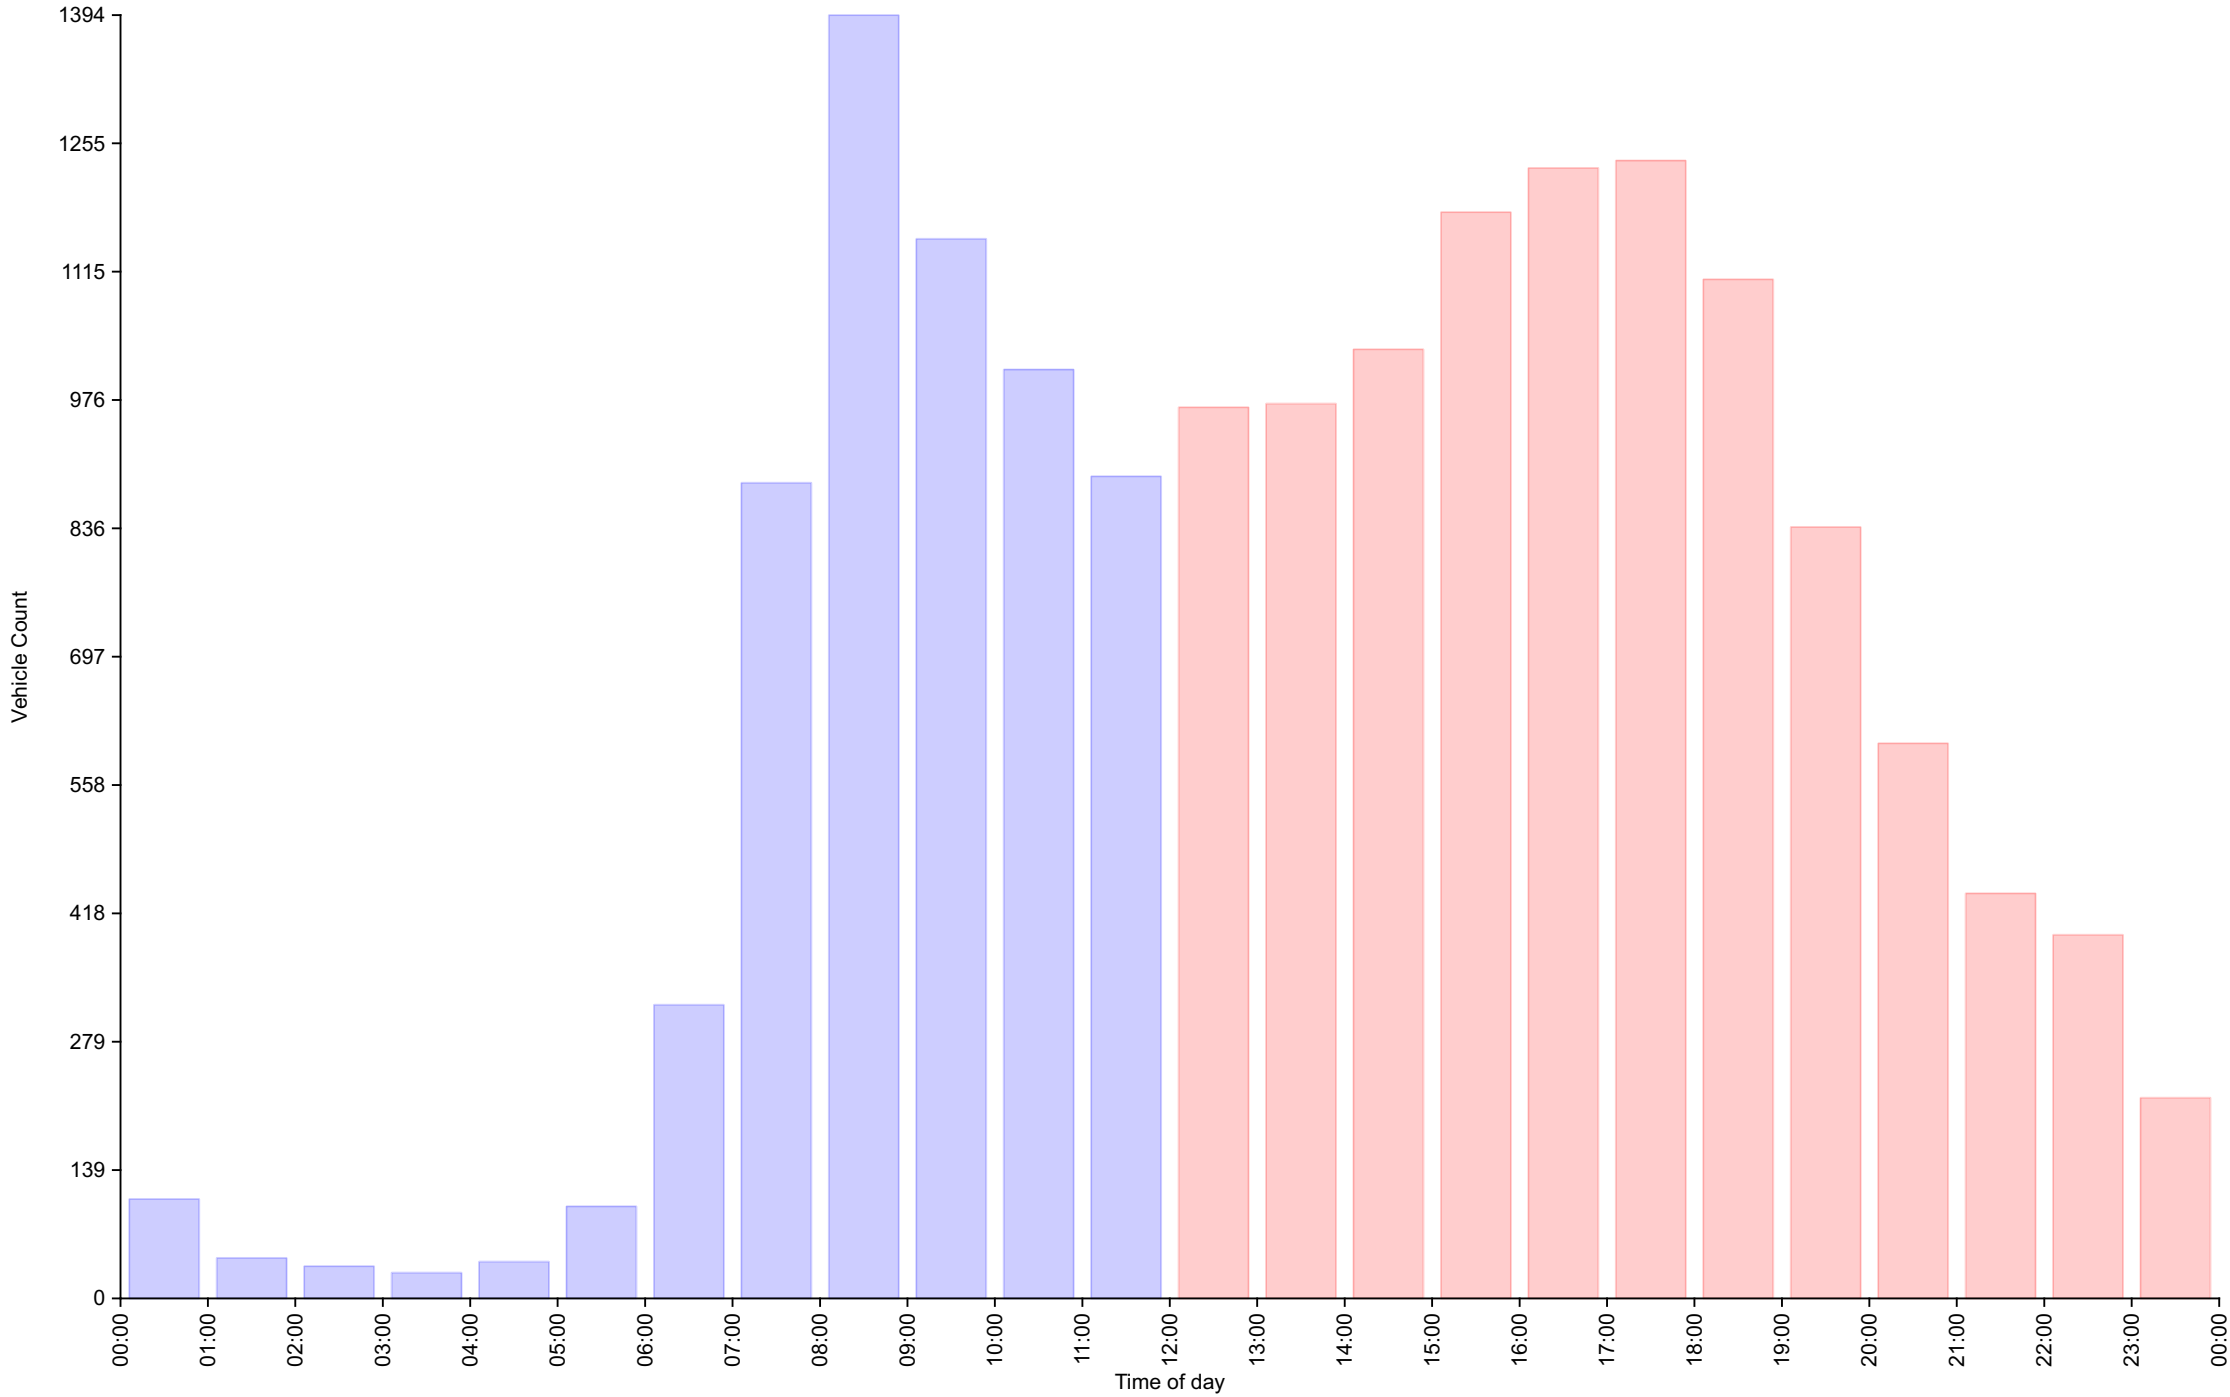

Traffic Report
Primary School facing Somerton
Traffic Overview from Sun Mar 19 2023 to Sun Mar 26 2023
Vehicle Speed Classes (Mph)

	<15	15 20	20 25	25 30	30 35	35 40	40 45	45 50	50 55	55 60	60 65	65 70	>70	Total	85th Percentile
00:00	0	0	4	27	40	22	8	3	2	2	0	0	0	108	38.6
01:00	0	3	2	15	12	5	5	0	1	0	0	0	1	44	39.2
02:00	0	0	2	13	7	5	4	2	1	0	0	1	0	35	41.9
03:00	0	0	1	9	10	4	4	0	0	0	0	0	0	28	37.6
04:00	0	0	1	4	14	5	10	4	2	0	0	0	0	40	44.0
05:00	0	0	3	28	26	18	17	7	1	0	0	0	0	100	41.6
06:00	0	4	7	73	124	54	39	15	3	0	0	0	0	319	39.9
07:00	0	0	44	262	323	153	73	24	6	1	0	0	0	886	37.9
08:00	0	12	111	539	487	180	56	9	0	0	0	0	0	1394	34.8
09:00	0	22	173	442	350	128	30	6	0	0	0	0	0	1151	33.8
10:00	0	9	102	447	299	108	33	7	4	0	0	0	0	1009	34.0
11:00	0	12	114	357	274	92	32	7	3	1	1	0	0	893	34.1
12:00	0	10	98	423	290	104	32	10	1	0	0	0	0	968	34.1
13:00	0	9	122	400	298	100	32	10	1	0	0	0	0	972	33.9
14:00	1	11	126	445	332	89	17	9	1	0	0	0	0	1031	32.9
15:00	0	19	176	458	364	118	32	10	1	0	0	1	1	1180	33.7
16:00	0	16	132	507	382	133	46	11	1	0	0	0	0	1228	34.2
17:00	0	14	119	504	393	137	52	14	3	0	0	0	0	1236	34.4
18:00	1	4	103	402	394	133	53	14	3	0	0	0	0	1107	35.3
19:00	0	1	66	319	279	113	44	11	4	1	0	0	0	838	35.7
20:00	0	0	40	220	214	81	36	10	1	0	1	0	0	603	35.8
21:00	0	0	35	153	134	56	40	18	4	0	0	0	0	440	38.7
22:00	0	1	26	120	114	86	32	11	4	0	1	0	0	395	37.8
23:00	0	0	12	59	73	39	19	12	3	1	0	0	0	218	39.8
AM Total	0	62	564	2216	1966	774	311	84	23	4	1	1	1		
PM Total	2	85	1055	4010	3267	1189	435	140	27	2	2	1	1		
Total	2	147	1619	6226	5233	1963	746	224	50	6	3	2	2		
Percent	0.01%	0.91%	9.98%	38.38%	32.26%	12.10%	4.60%	1.38%	0.31%	0.04%	0.02%	0.01%	0.01%		

Total Vehicles : 16223
30th Percentile : 27.1 MPH
50th Percentile : 29.1 MPH
85th Percentile : 35.1 MPH
95th Percentile : 40.0 MPH
Average Speed : 30.3 MPH
Highest Speed : 71.4 MPH
Speed Limit: 30 Mph
Total Over Speed Limit: 50.7 % (8229 / 16223)

Vehicle Counts By Hour

Traffic Overview from Sun Mar 19 2023 to Sun Mar 26 2023
(60 Minute Resolution)