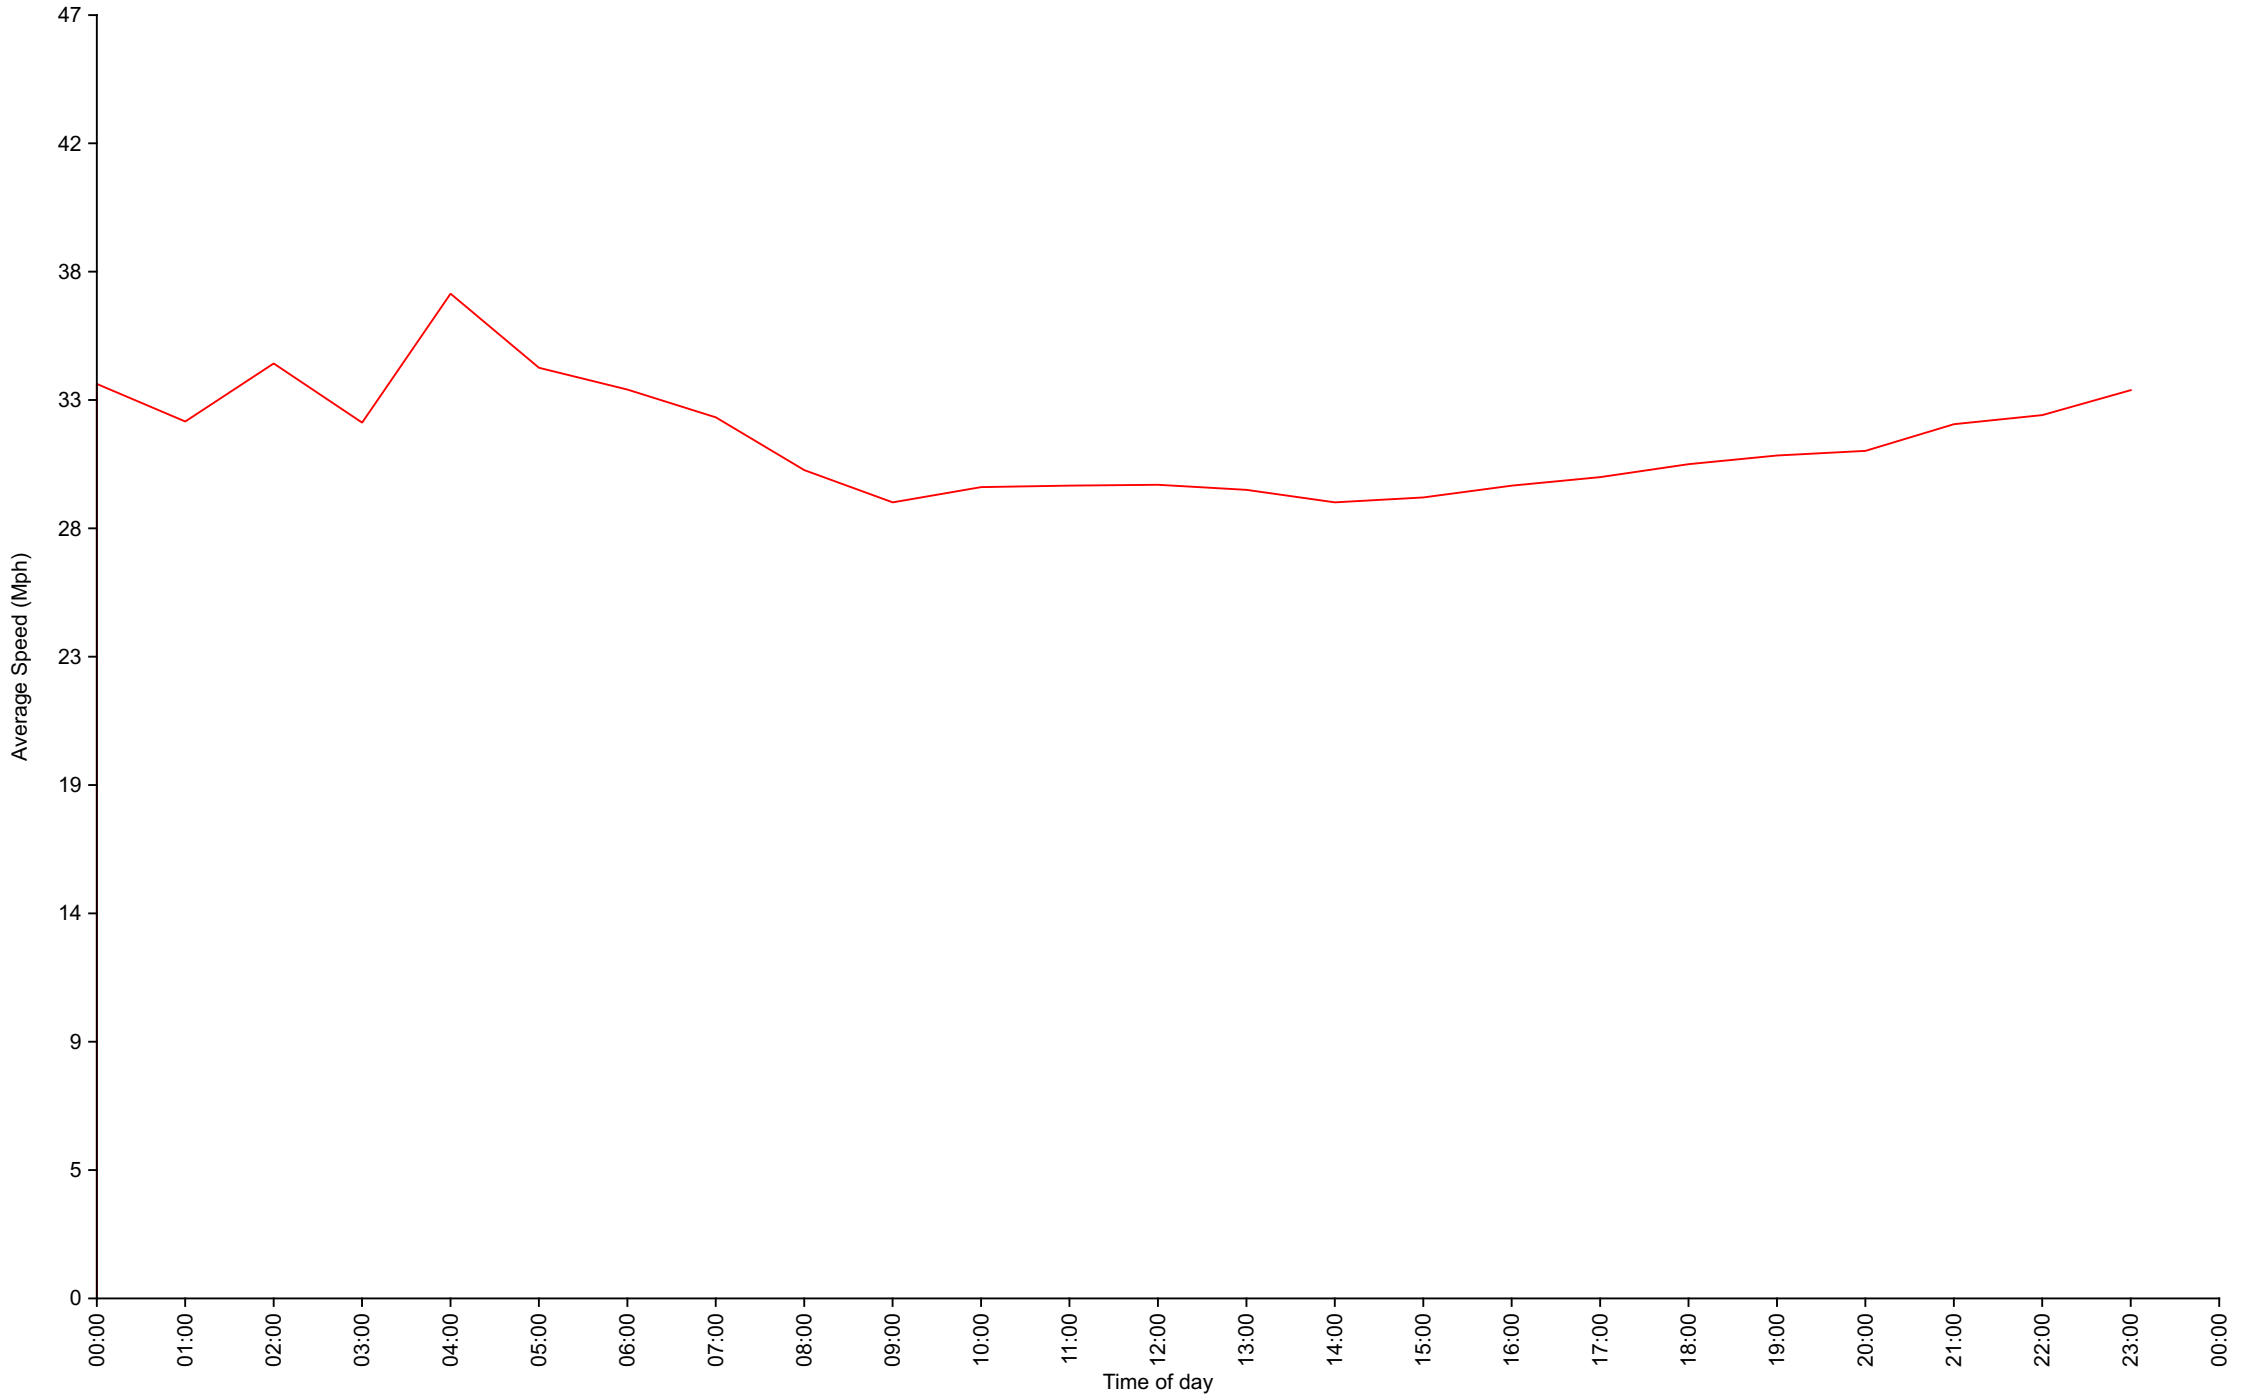

Total Vehicles : 16223
 30th Percentile : 27.1 MPH
 50th Percentile : 29.1 MPH
 85th Percentile : 35.1 MPH
 95th Percentile : 40.0 MPH
 Average Speed : 30.3 MPH
 Highest Speed : 71.4 MPH
 Speed Limit: 30 Mph
 Total Over Speed Limit: 50.7 % (8229 / 16223)

Vehicle Counts By Hour

Traffic Overview from Sun Mar 19 2023 to Sun Mar 26 2023
(60 Minute Resolution)

Vehicle Counts By Speed Class

Traffic Overview from Sun Mar 19 2023 to Sun Mar 26 2023

Average Speed By Hour

Traffic Overview from Sun Mar 19 2023 to Sun Mar 26 2023
(60 Minute Resolution)

Cumulative Speed Distribution Curve

Traffic Overview from Sun Mar 19 2023 to Sun Mar 26 2023