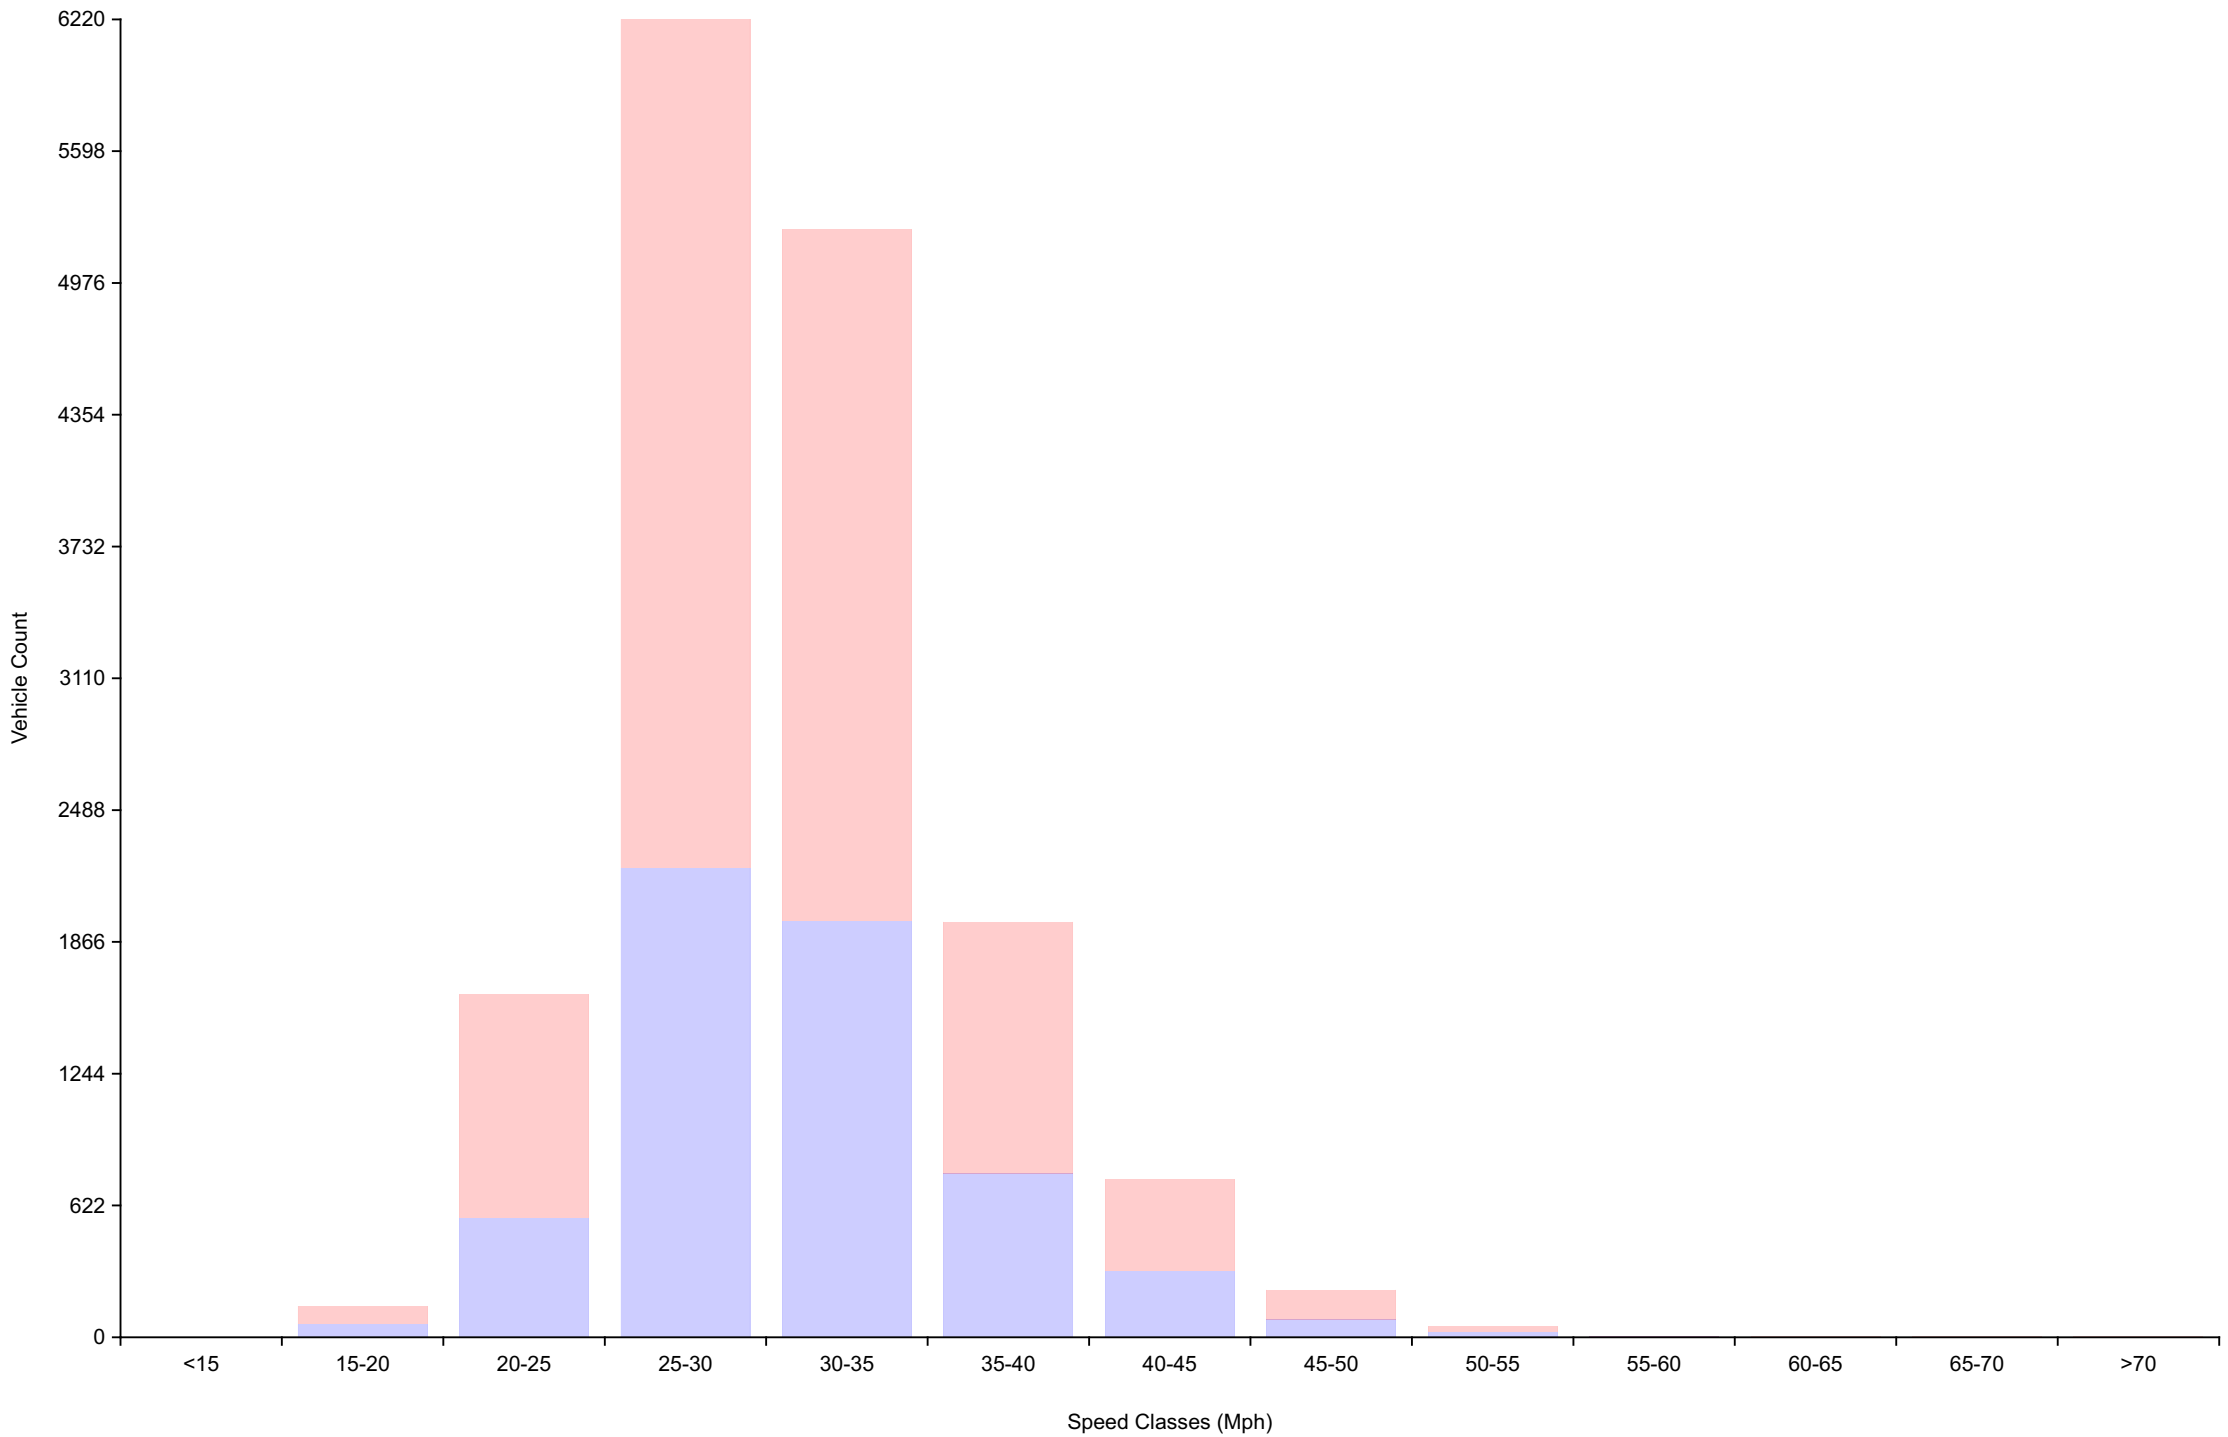

Vehicle Counts By Speed Class

Traffic Overview from Sun Mar 19 2023 to Sun Mar 26 2023