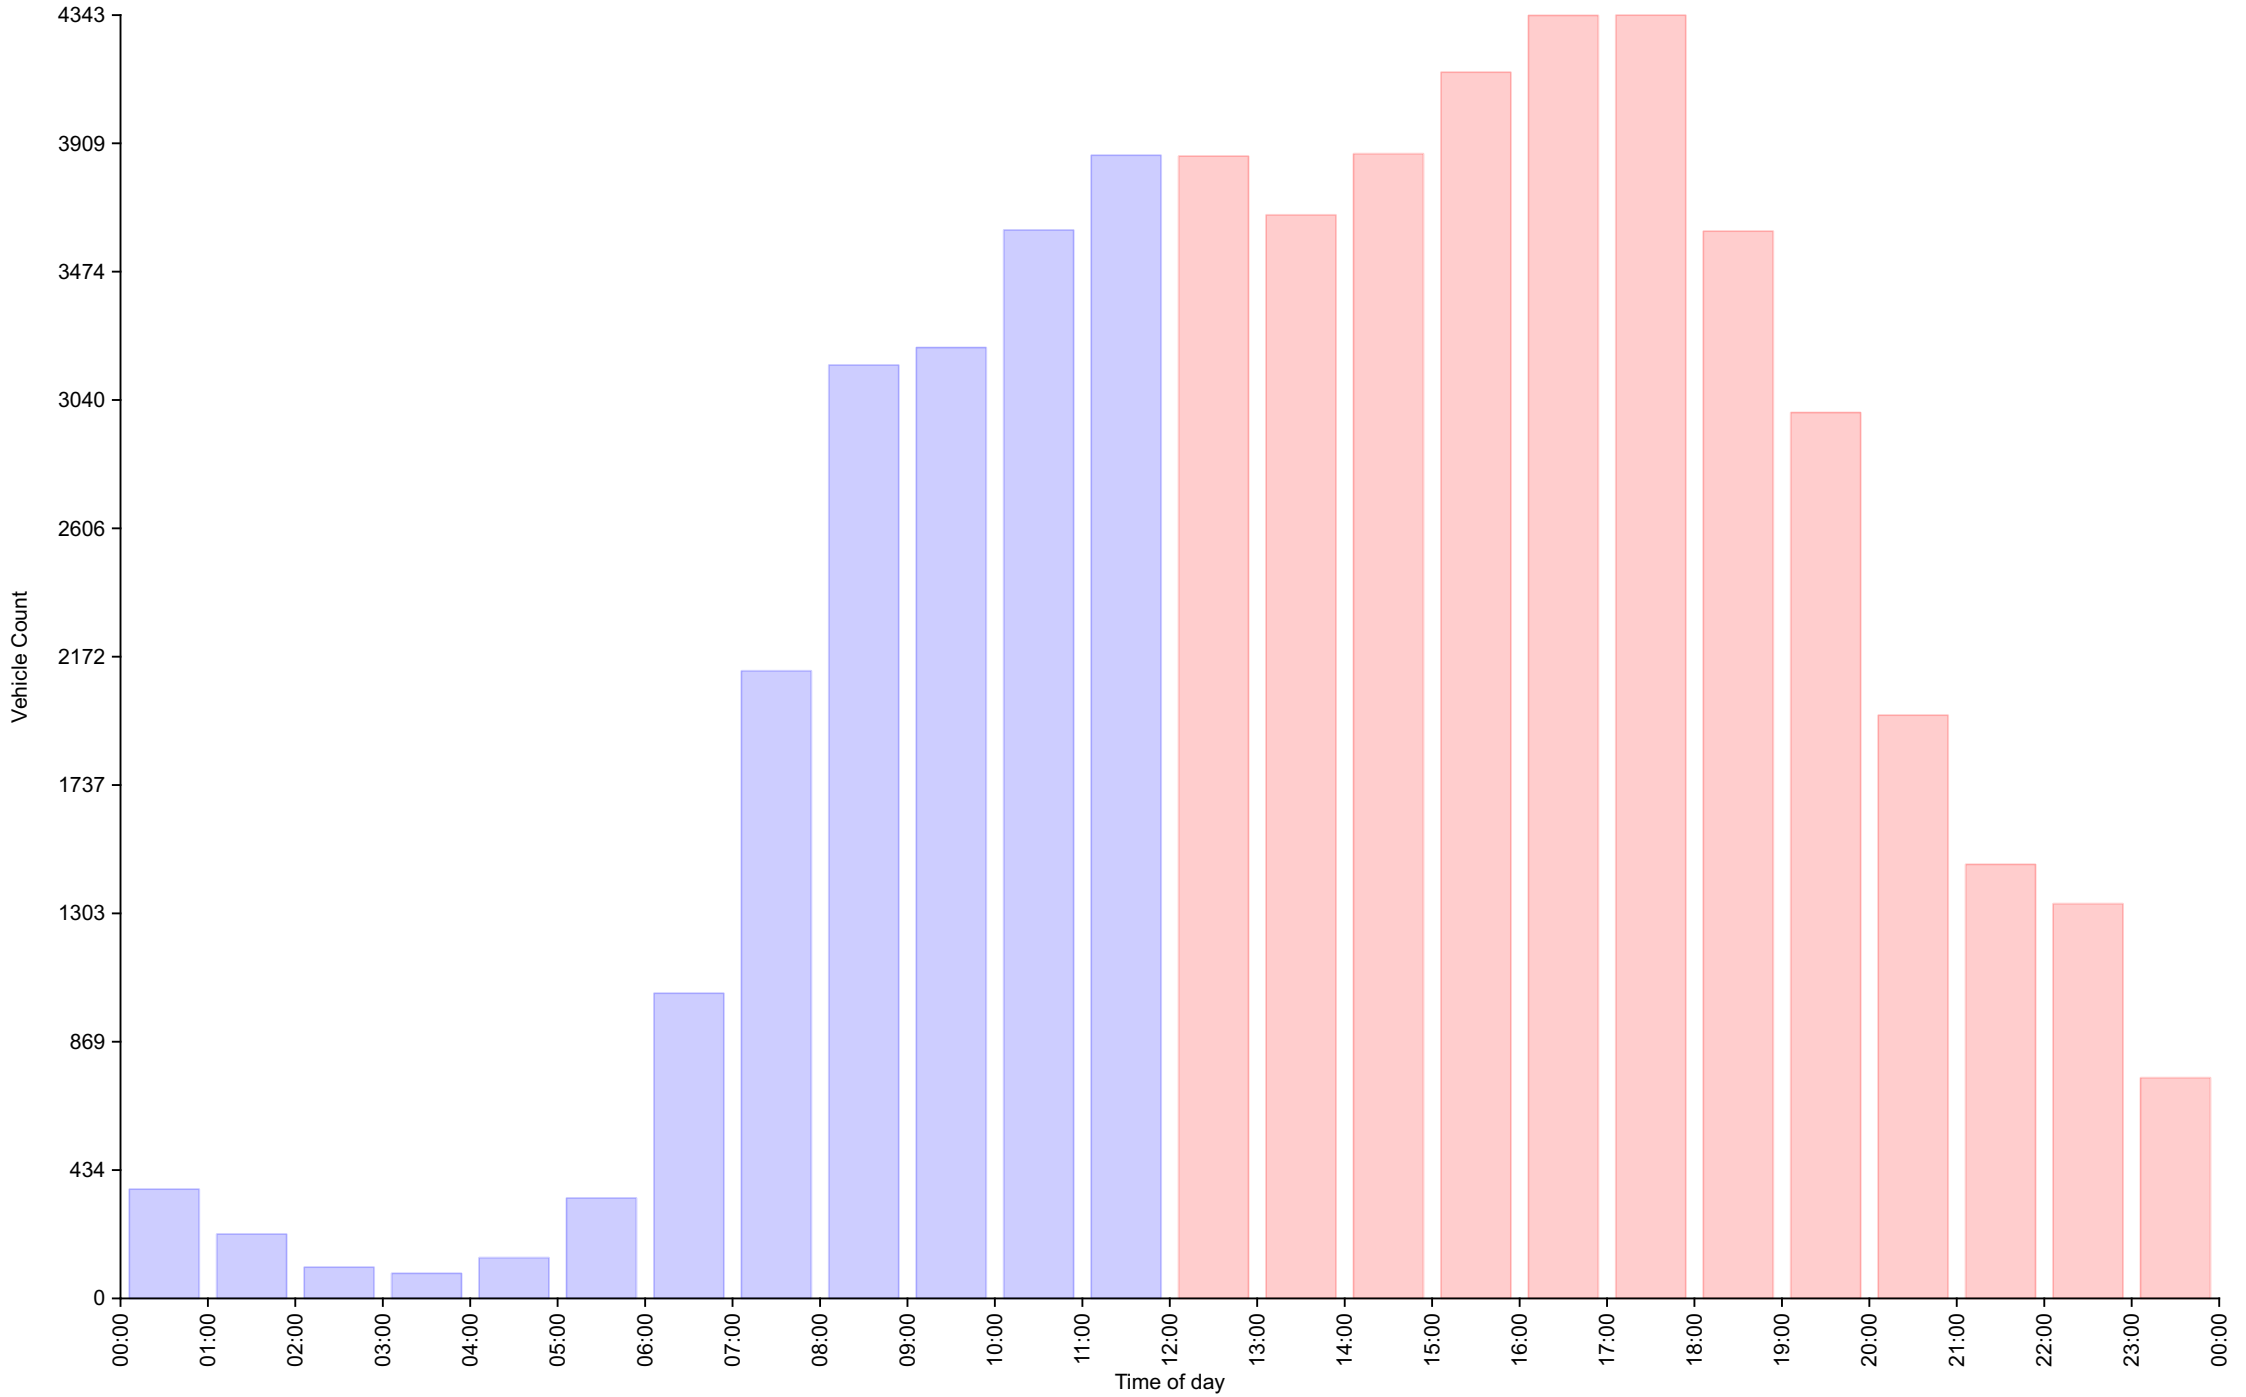

Traffic Report
Infants School facing South East 5-12 Mar
Traffic Overview from Sun Feb 5 2023 to Sun Mar 12 2023

Vehicle Speed Classes (Mph)

	<15	15 20	20 25	25 30	30 35	35 40	40 45	45 50	50 55	55 60	60 65	65 70	>70	Total	85th Percentile
00:00	1	4	46	145	124	36	9	4	1	0	0	0	0	370	33.7
01:00	0	1	14	76	79	33	10	5	0	0	0	0	0	218	35.6
02:00	0	1	6	30	37	22	9	1	0	0	0	0	0	106	37.5
03:00	0	0	10	24	27	15	2	3	2	2	0	0	0	85	37.5
04:00	0	0	5	38	45	32	11	5	1	1	0	0	0	138	38.5
05:00	0	1	28	118	102	54	27	6	2	1	1	0	0	340	37.3
06:00	0	9	71	408	382	120	28	11	3	1	0	0	0	1033	34.2
07:00	1	5	132	862	895	186	35	6	2	0	0	0	0	2124	33.0
08:00	0	28	325	1433	1117	213	35	8	0	0	0	0	0	3159	32.4
09:00	2	69	622	1387	931	178	26	3	0	0	0	0	0	3218	31.7
10:00	3	53	613	1596	1155	167	24	4	1	0	0	0	0	3616	31.7
11:00	4	68	699	1653	1232	183	26	4	0	0	0	0	0	3869	31.6
12:00	1	63	697	1779	1124	178	19	4	1	0	0	0	0	3866	31.5
13:00	2	60	683	1700	1040	161	14	7	0	0	0	0	0	3667	31.3
14:00	2	72	733	1802	1073	172	18	2	0	0	0	0	0	3874	31.3
15:00	5	109	827	1846	1156	185	18	3	1	0	0	0	0	4150	31.3
16:00	1	74	748	2106	1198	193	21	1	0	0	0	0	0	4342	31.0
17:00	7	62	749	2162	1146	196	19	0	1	0	1	0	0	4343	31.1
18:00	1	58	680	1681	1035	140	14	2	1	0	0	0	0	3612	31.1
19:00	4	89	625	1271	824	152	28	5	0	0	0	0	0	2998	31.6
20:00	1	26	385	822	578	123	33	4	1	1	0	0	0	1974	32.4
21:00	5	24	262	592	430	113	33	7	2	1	0	0	0	1469	32.7
22:00	2	14	206	608	379	101	17	7	2	0	0	0	0	1336	32.6
23:00	0	10	120	297	227	67	14	10	2	0	0	0	0	747	33.0
AM Total	11	239	2571	7770	6126	1239	242	60	12	5	1	0	0		
PM Total	31	661	6715	16666	10210	1781	248	52	11	2	1	0	0		
Total	42	900	9286	24436	16336	3020	490	112	23	7	2	0	0		
Percent	0.08%	1.65%	16.99%	44.71%	29.89%	5.53%	0.90%	0.20%	0.04%	0.01%	0.00%	0.00%	0.00%		

Time of day

Total Vehicles : 54654
30th Percentile : 25.5 MPH
50th Percentile : 27.7 MPH
85th Percentile : 31.8 MPH
95th Percentile : 34.9 MPH
Average Speed : 28.2 MPH
Highest Speed : 63.7 MPH
Speed Limit: 30 Mph
Total Over Speed Limit: 36.6 % (19990 / 54654)

Vehicle Counts By Hour

Traffic Overview from Sun Feb 5 2023 to Sun Mar 12 2023
(60 Minute Resolution)