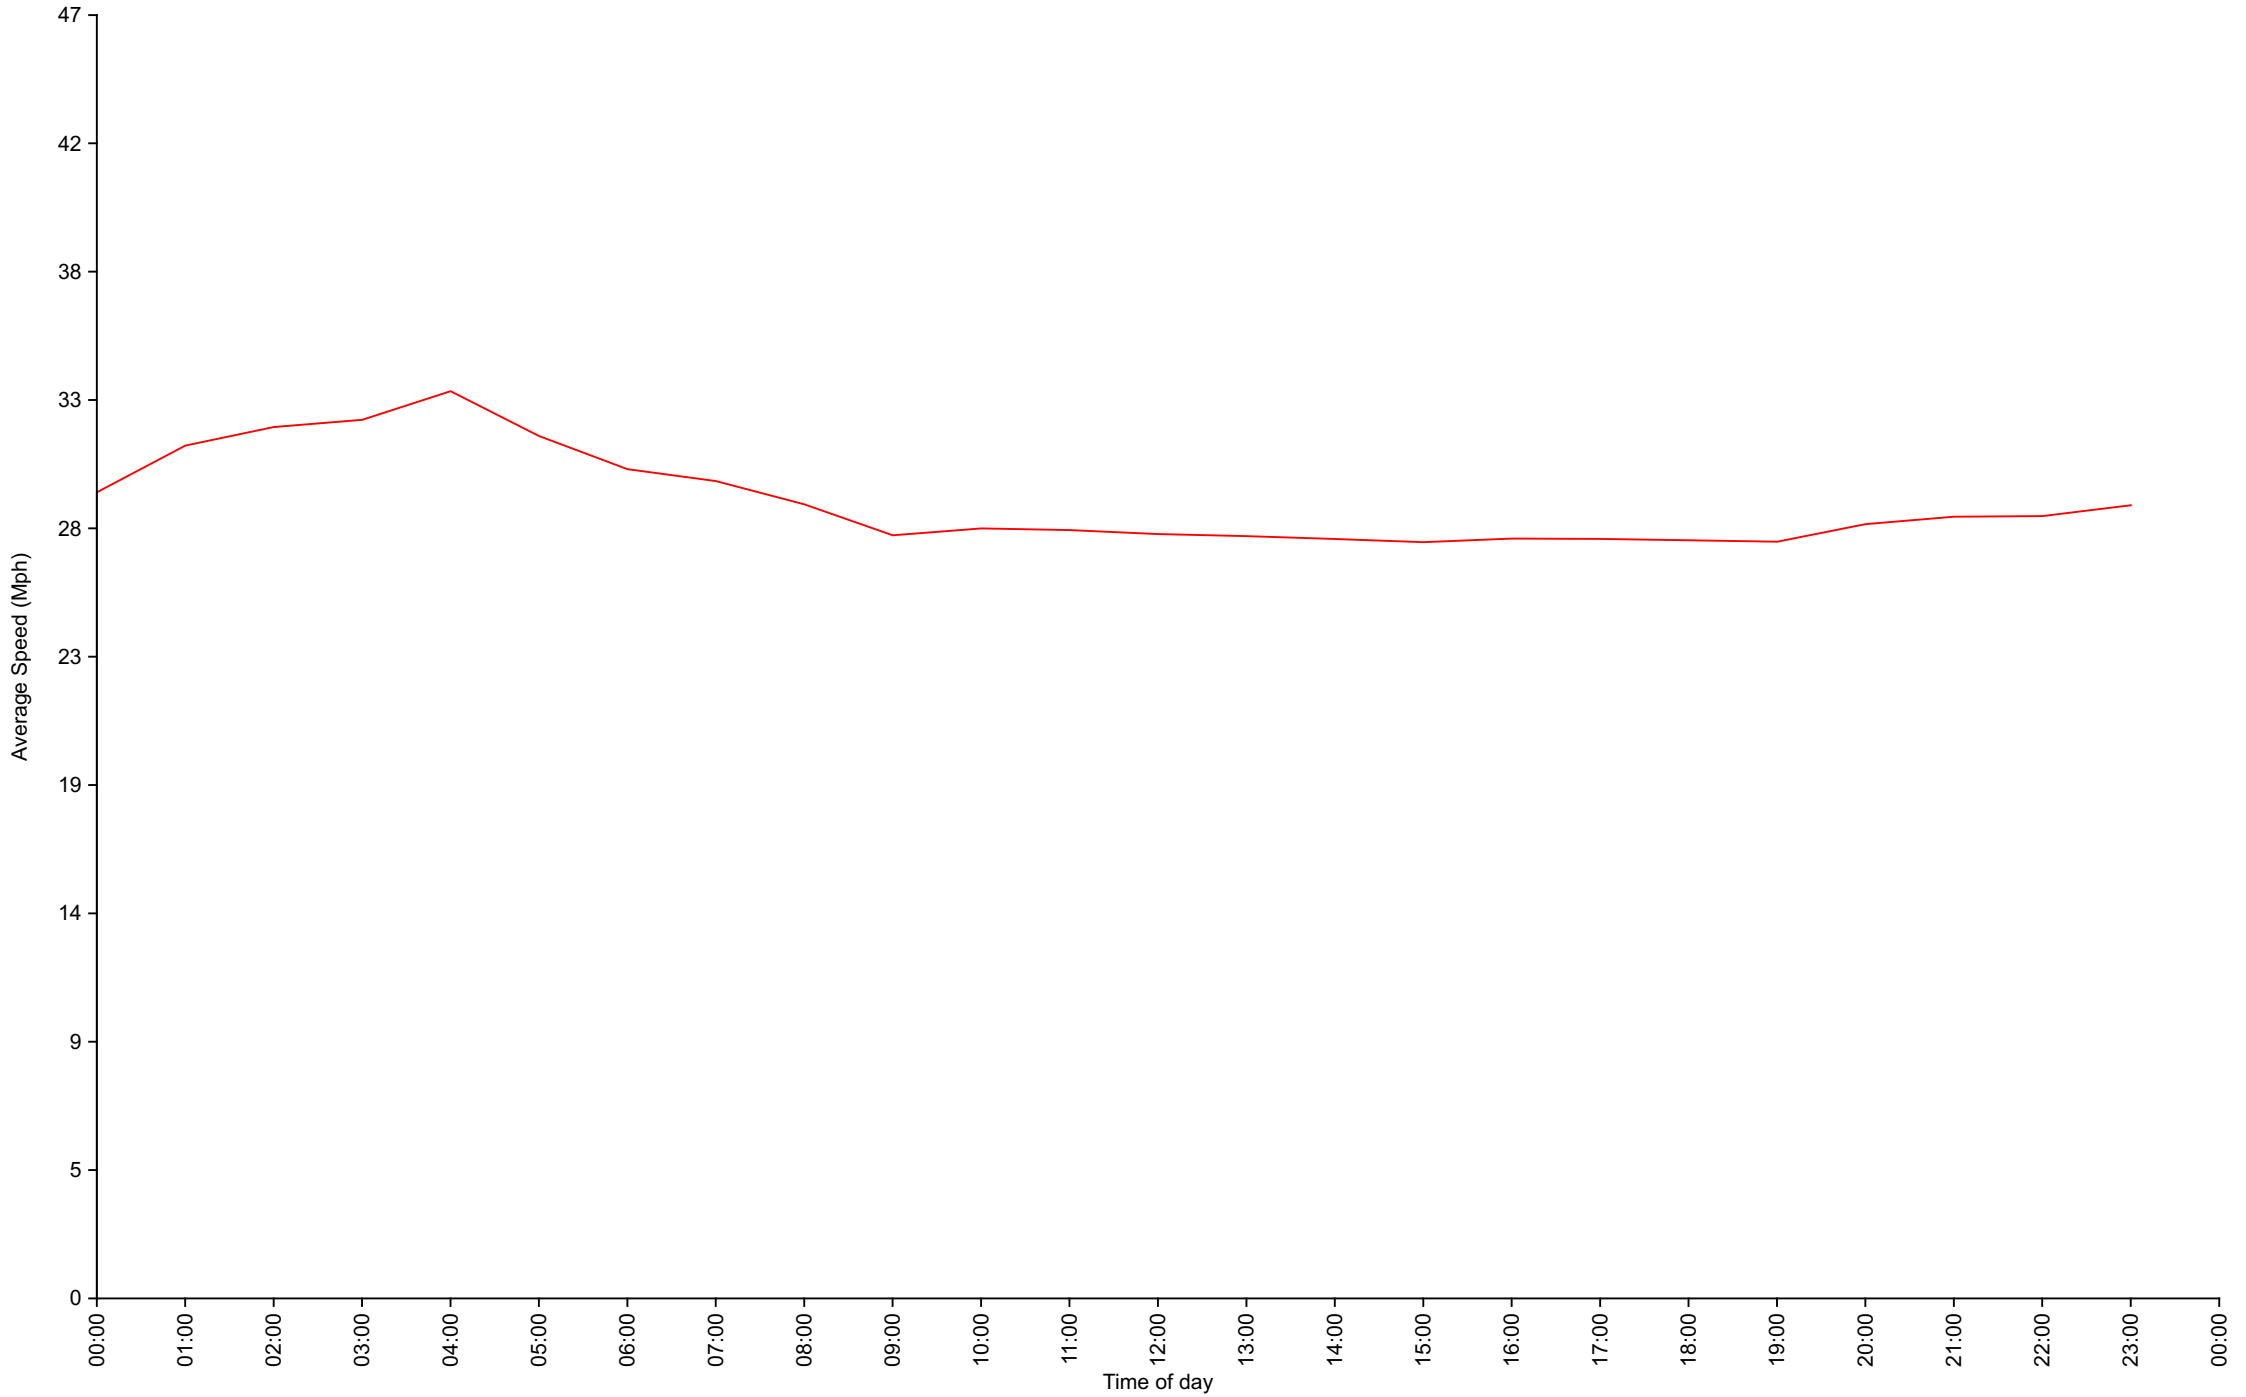

Average Speed By Hour

Traffic Overview from Sun Feb 5 2023 to Sun Mar 12 2023
(60 Minute Resolution)