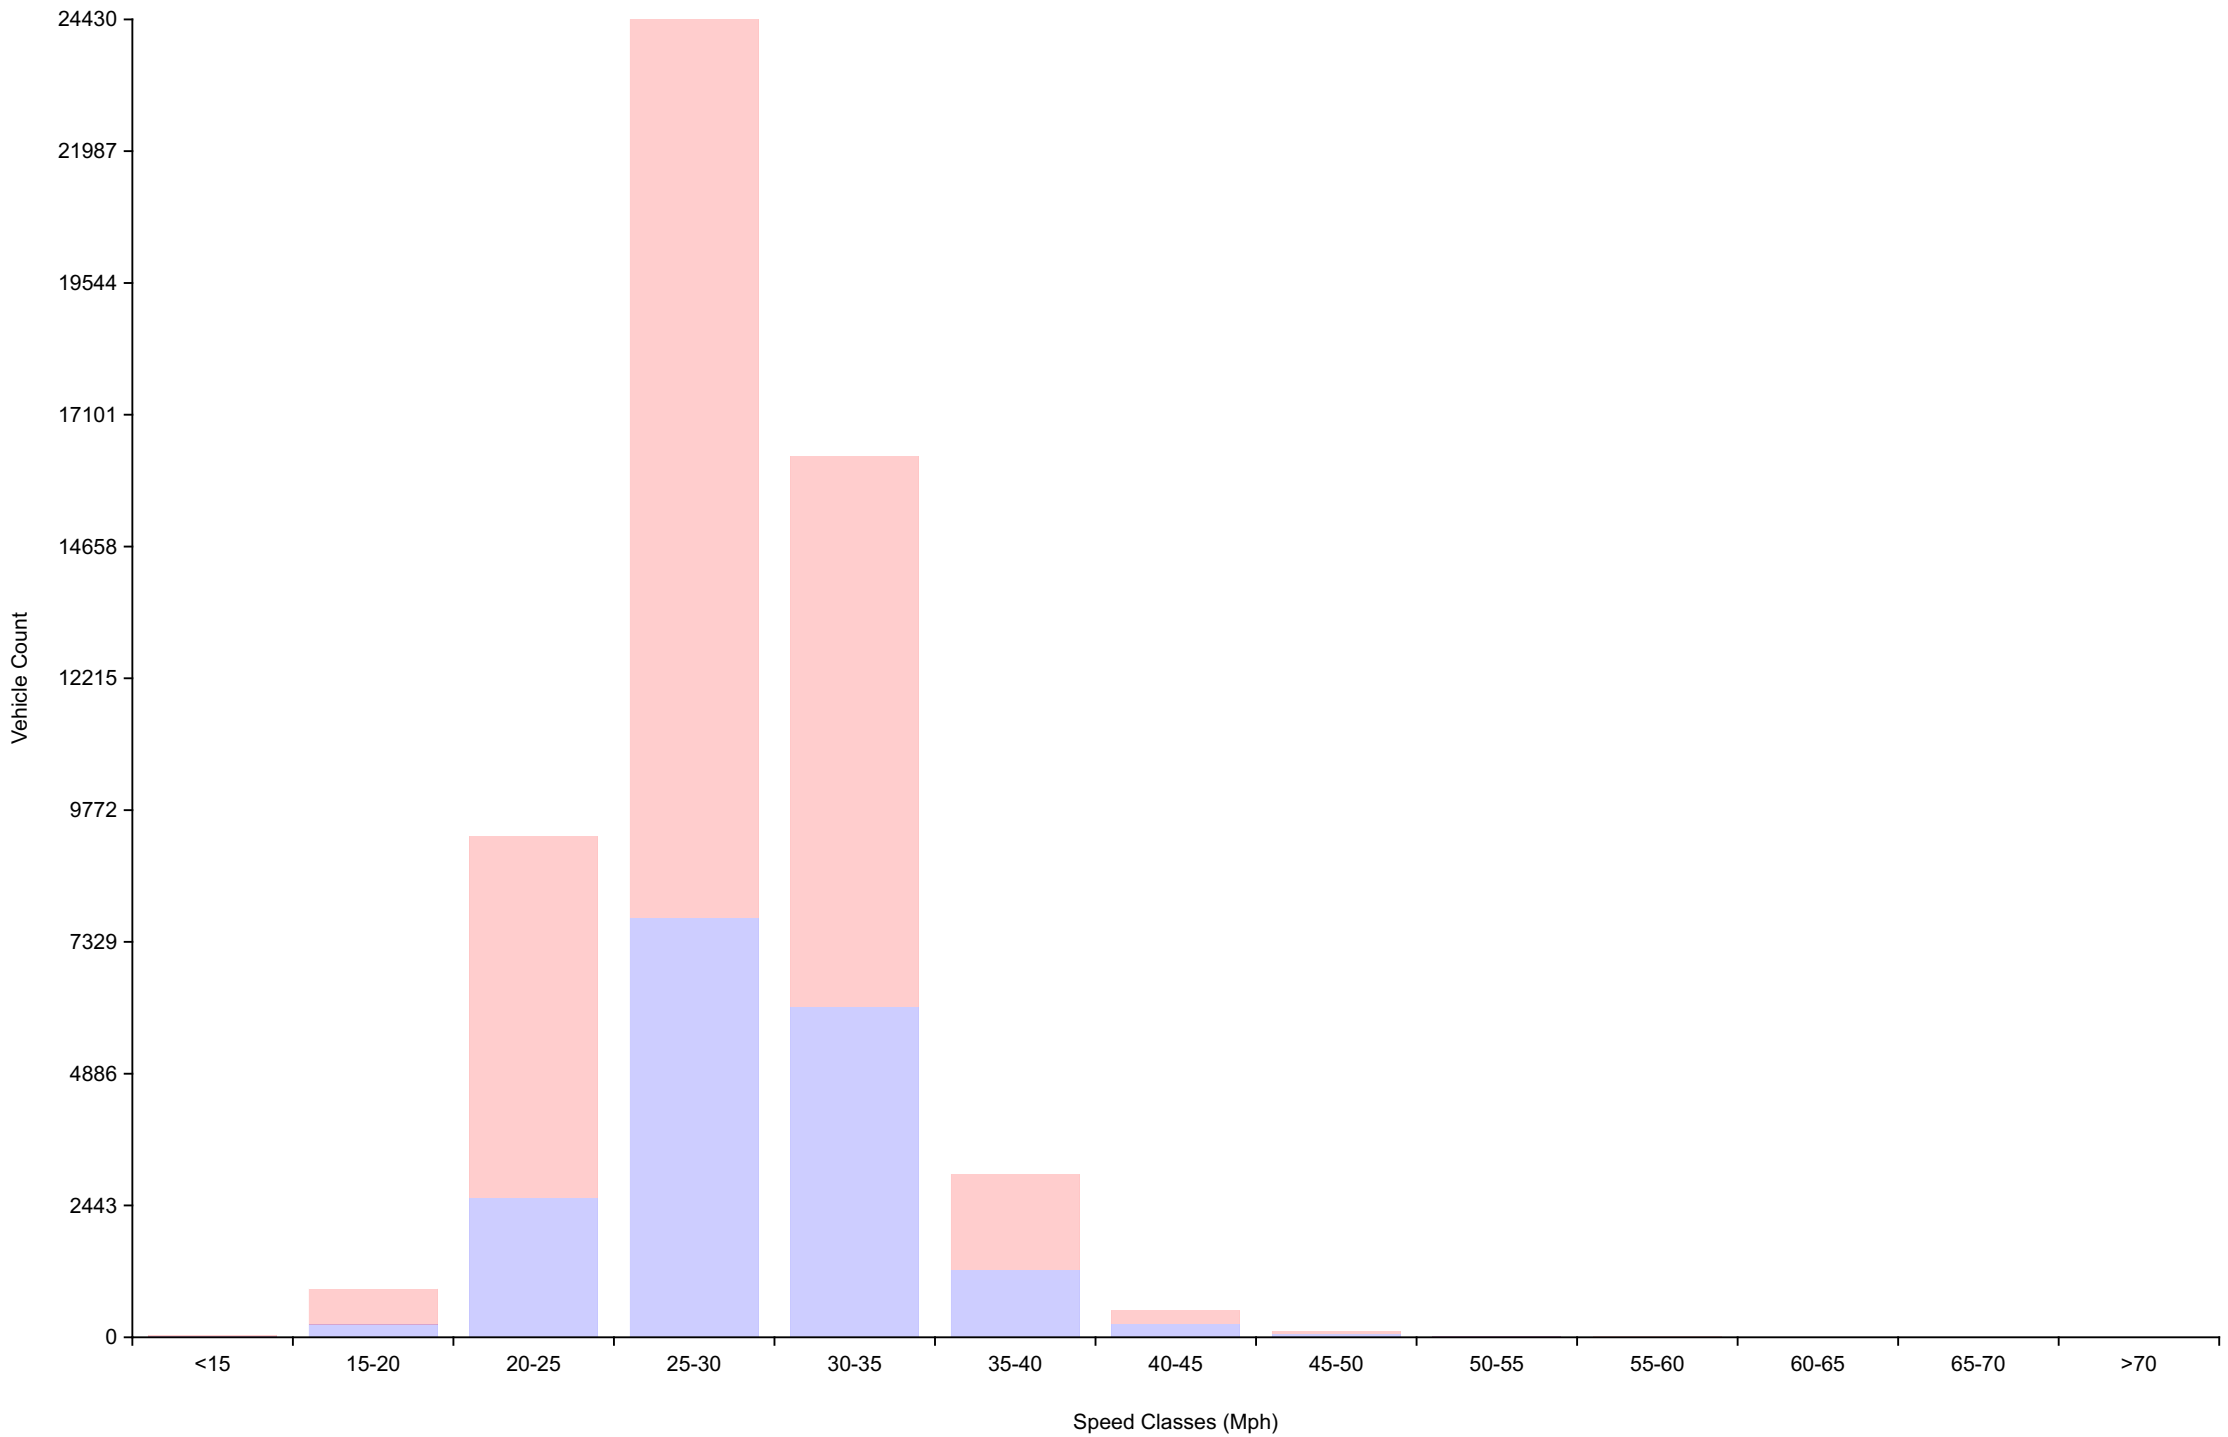

Time of day

Total Vehicles : 54654  
 30th Percentile : 25.5 MPH  
 50th Percentile : 27.7 MPH  
 85th Percentile : 31.8 MPH  
 95th Percentile : 34.9 MPH  
 Average Speed : 28.2 MPH  
 Highest Speed : 63.7 MPH  
 Speed Limit: 30 Mph  
 Total Over Speed Limit: 36.6 % (19990 / 54654)

# Vehicle Counts By Hour

Traffic Overview from Sun Feb 5 2023 to Sun Mar 12 2023  
(60 Minute Resolution)

## Traffic Overview from Sun Feb 5 2023 to Sun Mar 12 2023