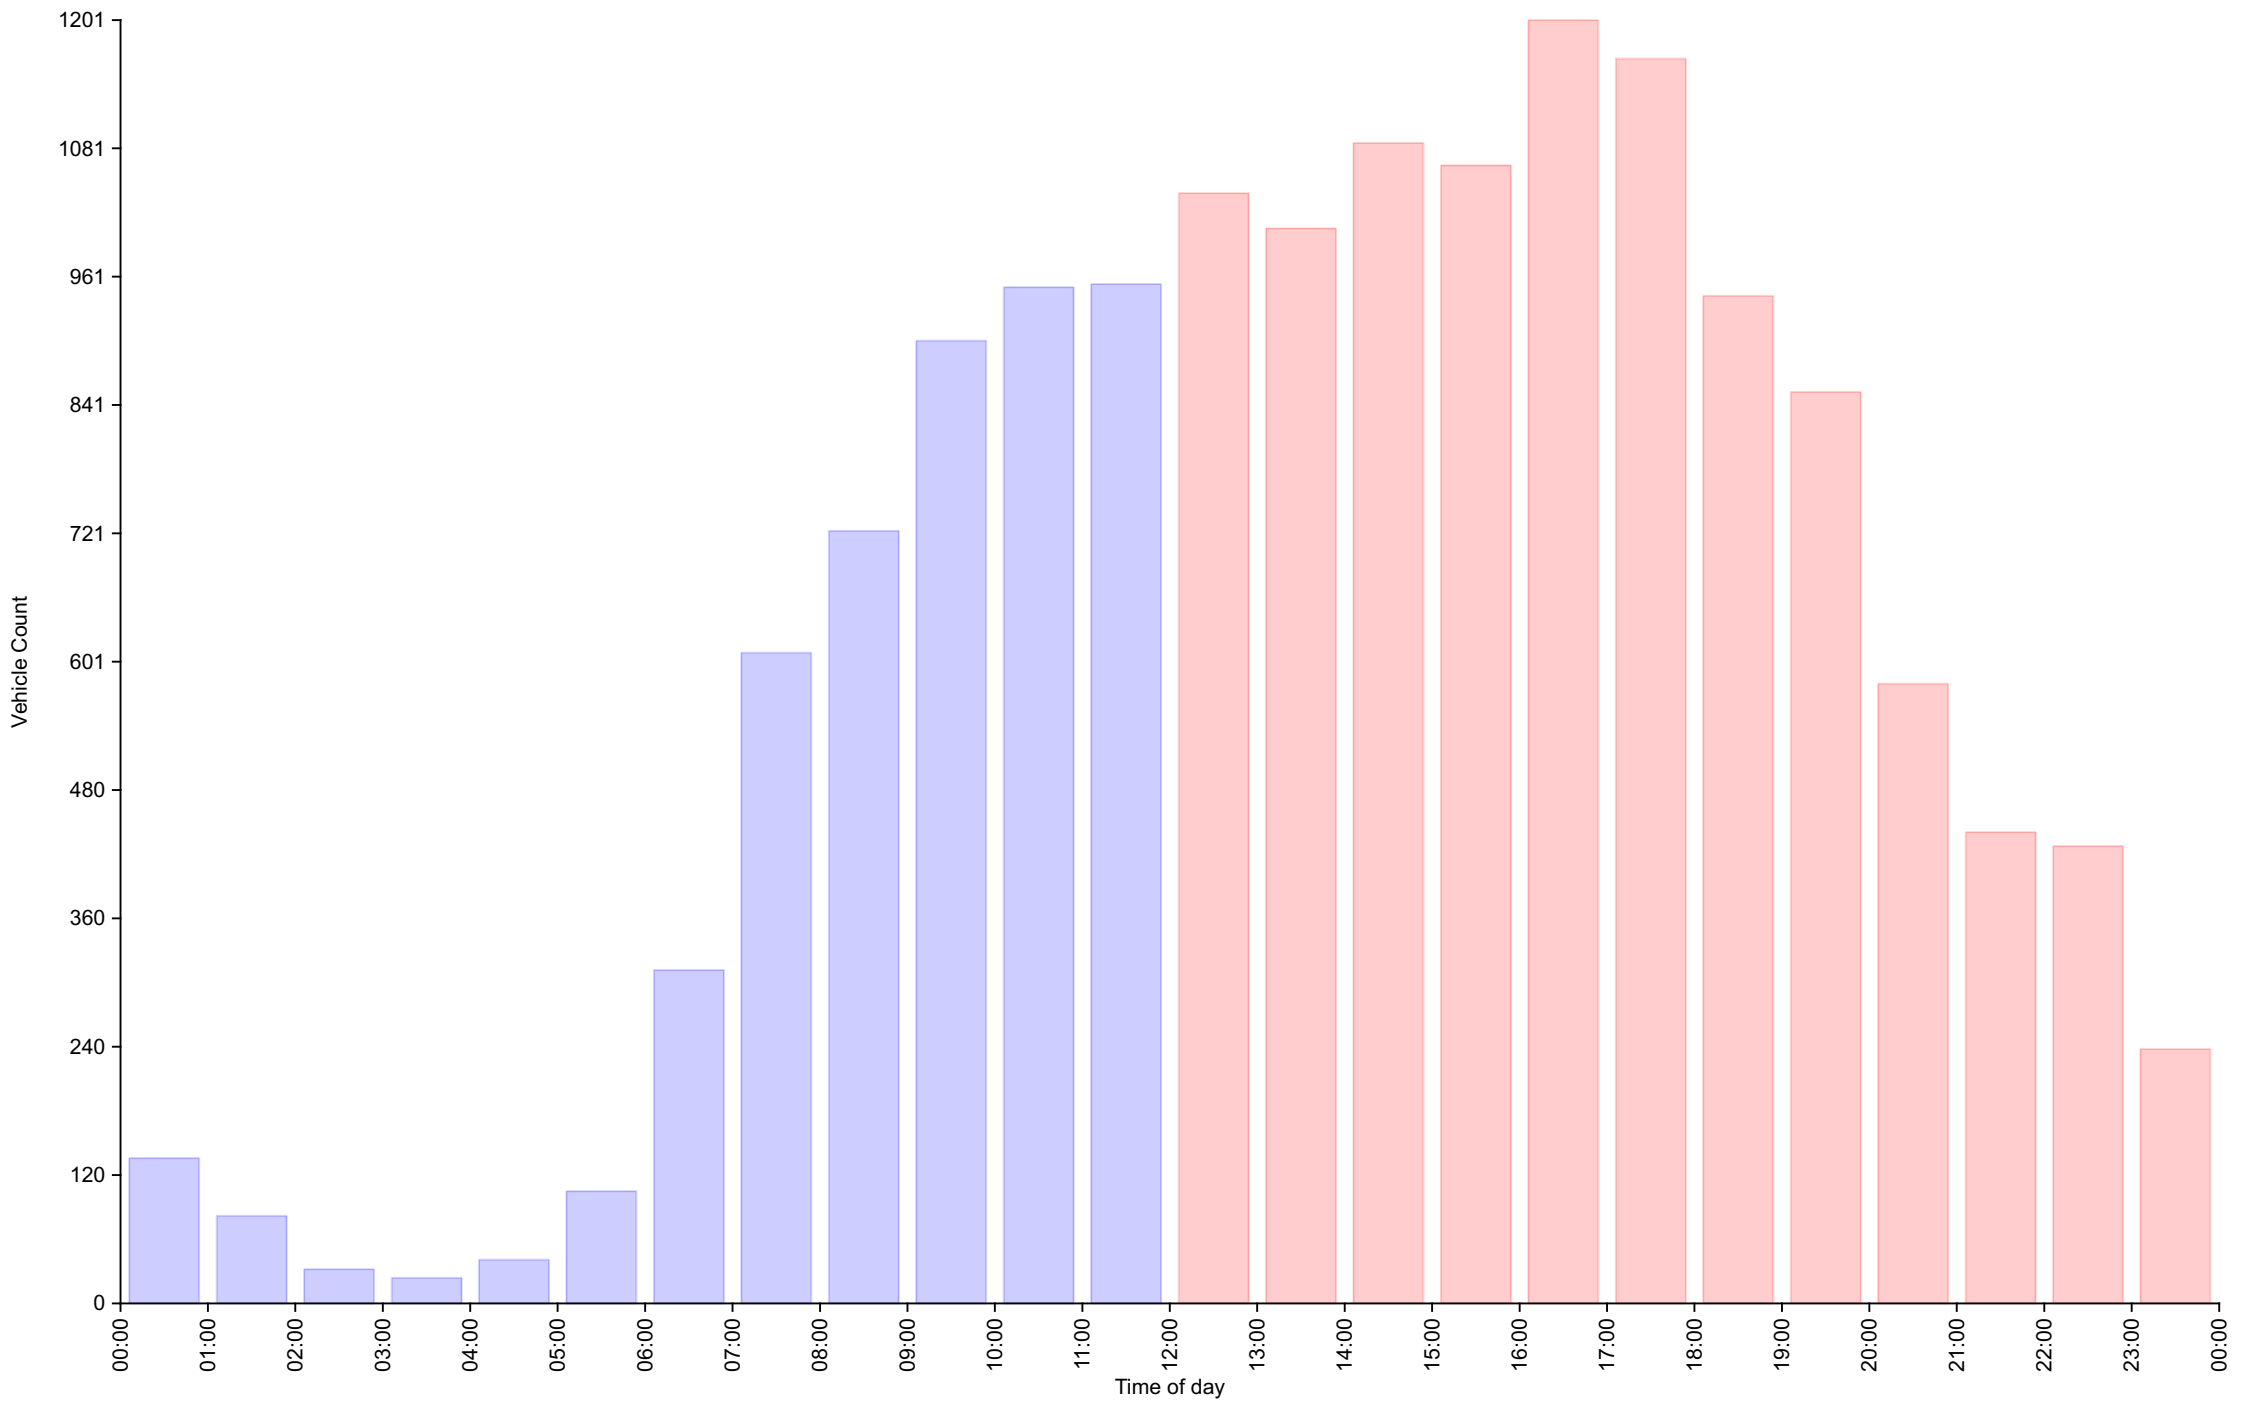

Traffic Report

Nuova Italia facing North

Traffic Overview from Mon Feb 27 2023 to Sun Mar 5 2023

Vehicle Speed Classes (Mph)

	<15	15 20	20 25	25 30	30 35	35 40	40 45	45 50	50 55	55 60	60 65	65 70	>70	Total	85th Percentile
00:00	1	2	26	77	27	3	0	0	0	0	0	0	0	136	30.3
01:00	0	0	9	45	24	2	2	0	0	0	0	0	0	82	31.3
02:00	0	0	5	15	8	4	0	0	0	0	0	0	0	32	32.8
03:00	0	0	5	10	6	2	0	0	0	1	0	0	0	24	31.8
04:00	0	0	0	23	15	3	0	0	0	0	0	0	0	41	32.7
05:00	0	1	17	58	28	1	0	0	0	0	0	0	0	105	30.3
06:00	0	3	30	183	88	3	3	2	0	0	0	0	0	312	30.7
07:00	0	4	65	388	142	9	1	0	0	0	0	0	0	609	30.0
08:00	0	11	151	472	83	6	0	0	0	0	0	0	0	723	28.7
09:00	1	10	278	551	58	3	0	0	0	0	0	0	0	901	27.9
10:00	2	32	406	472	39	0	0	0	0	0	0	0	0	951	27.1
11:00	2	32	432	450	37	1	0	0	0	0	0	0	0	954	27.0
12:00	0	30	419	547	42	1	0	0	0	0	0	0	0	1039	27.1
13:00	1	31	437	500	34	3	0	0	0	0	0	0	0	1006	27.1
14:00	1	29	474	534	47	1	0	0	0	0	0	0	0	1086	27.1
15:00	1	22	419	576	45	1	0	0	1	0	0	0	0	1065	27.3
16:00	0	22	396	705	72	6	0	0	0	0	0	0	0	1201	27.6
17:00	3	23	365	701	69	4	0	0	0	0	0	0	0	1165	27.6
18:00	1	34	375	485	48	0	0	0	0	0	0	0	0	943	27.1
19:00	3	61	379	383	24	3	0	0	0	0	0	0	0	853	26.7
20:00	1	23	249	273	30	4	0	0	0	0	0	0	0	580	27.1
21:00	5	16	173	218	24	3	1	1	0	0	0	0	0	441	27.8
22:00	2	4	117	270	33	2	0	0	0	0	0	0	0	428	28.2
23:00	0	8	57	131	38	3	1	0	0	0	0	0	0	238	29.4
AM Total	6	95	1424	2744	555	37	6	2	0	1	0	0	0		
PM Total	18	303	3860	5323	506	31	2	1	1	0	0	0	0		
Total	24	398	5284	8067	1061	68	8	3	1	1	0	0	0		
Percent	0.16%	2.67%	35.43%	54.09%	7.11%	0.46%	0.05%	0.02%	0.01%	0.01%	0.00%	0.00%	0.00%		

Time of day

Total Vehicles : 14915
30th Percentile : 23.4 MPH
50th Percentile : 24.9 MPH
85th Percentile : 27.8 MPH
95th Percentile : 29.8 MPH
Average Speed : 25.4 MPH
Highest Speed : 56.2 MPH
Speed Limit: 30 Mph
Total Over Speed Limit: 7.7 % (1142 / 14915)

Vehicle Counts By Hour

Traffic Overview from Mon Feb 27 2023 to Sun Mar 5 2023
(60 Minute Resolution)