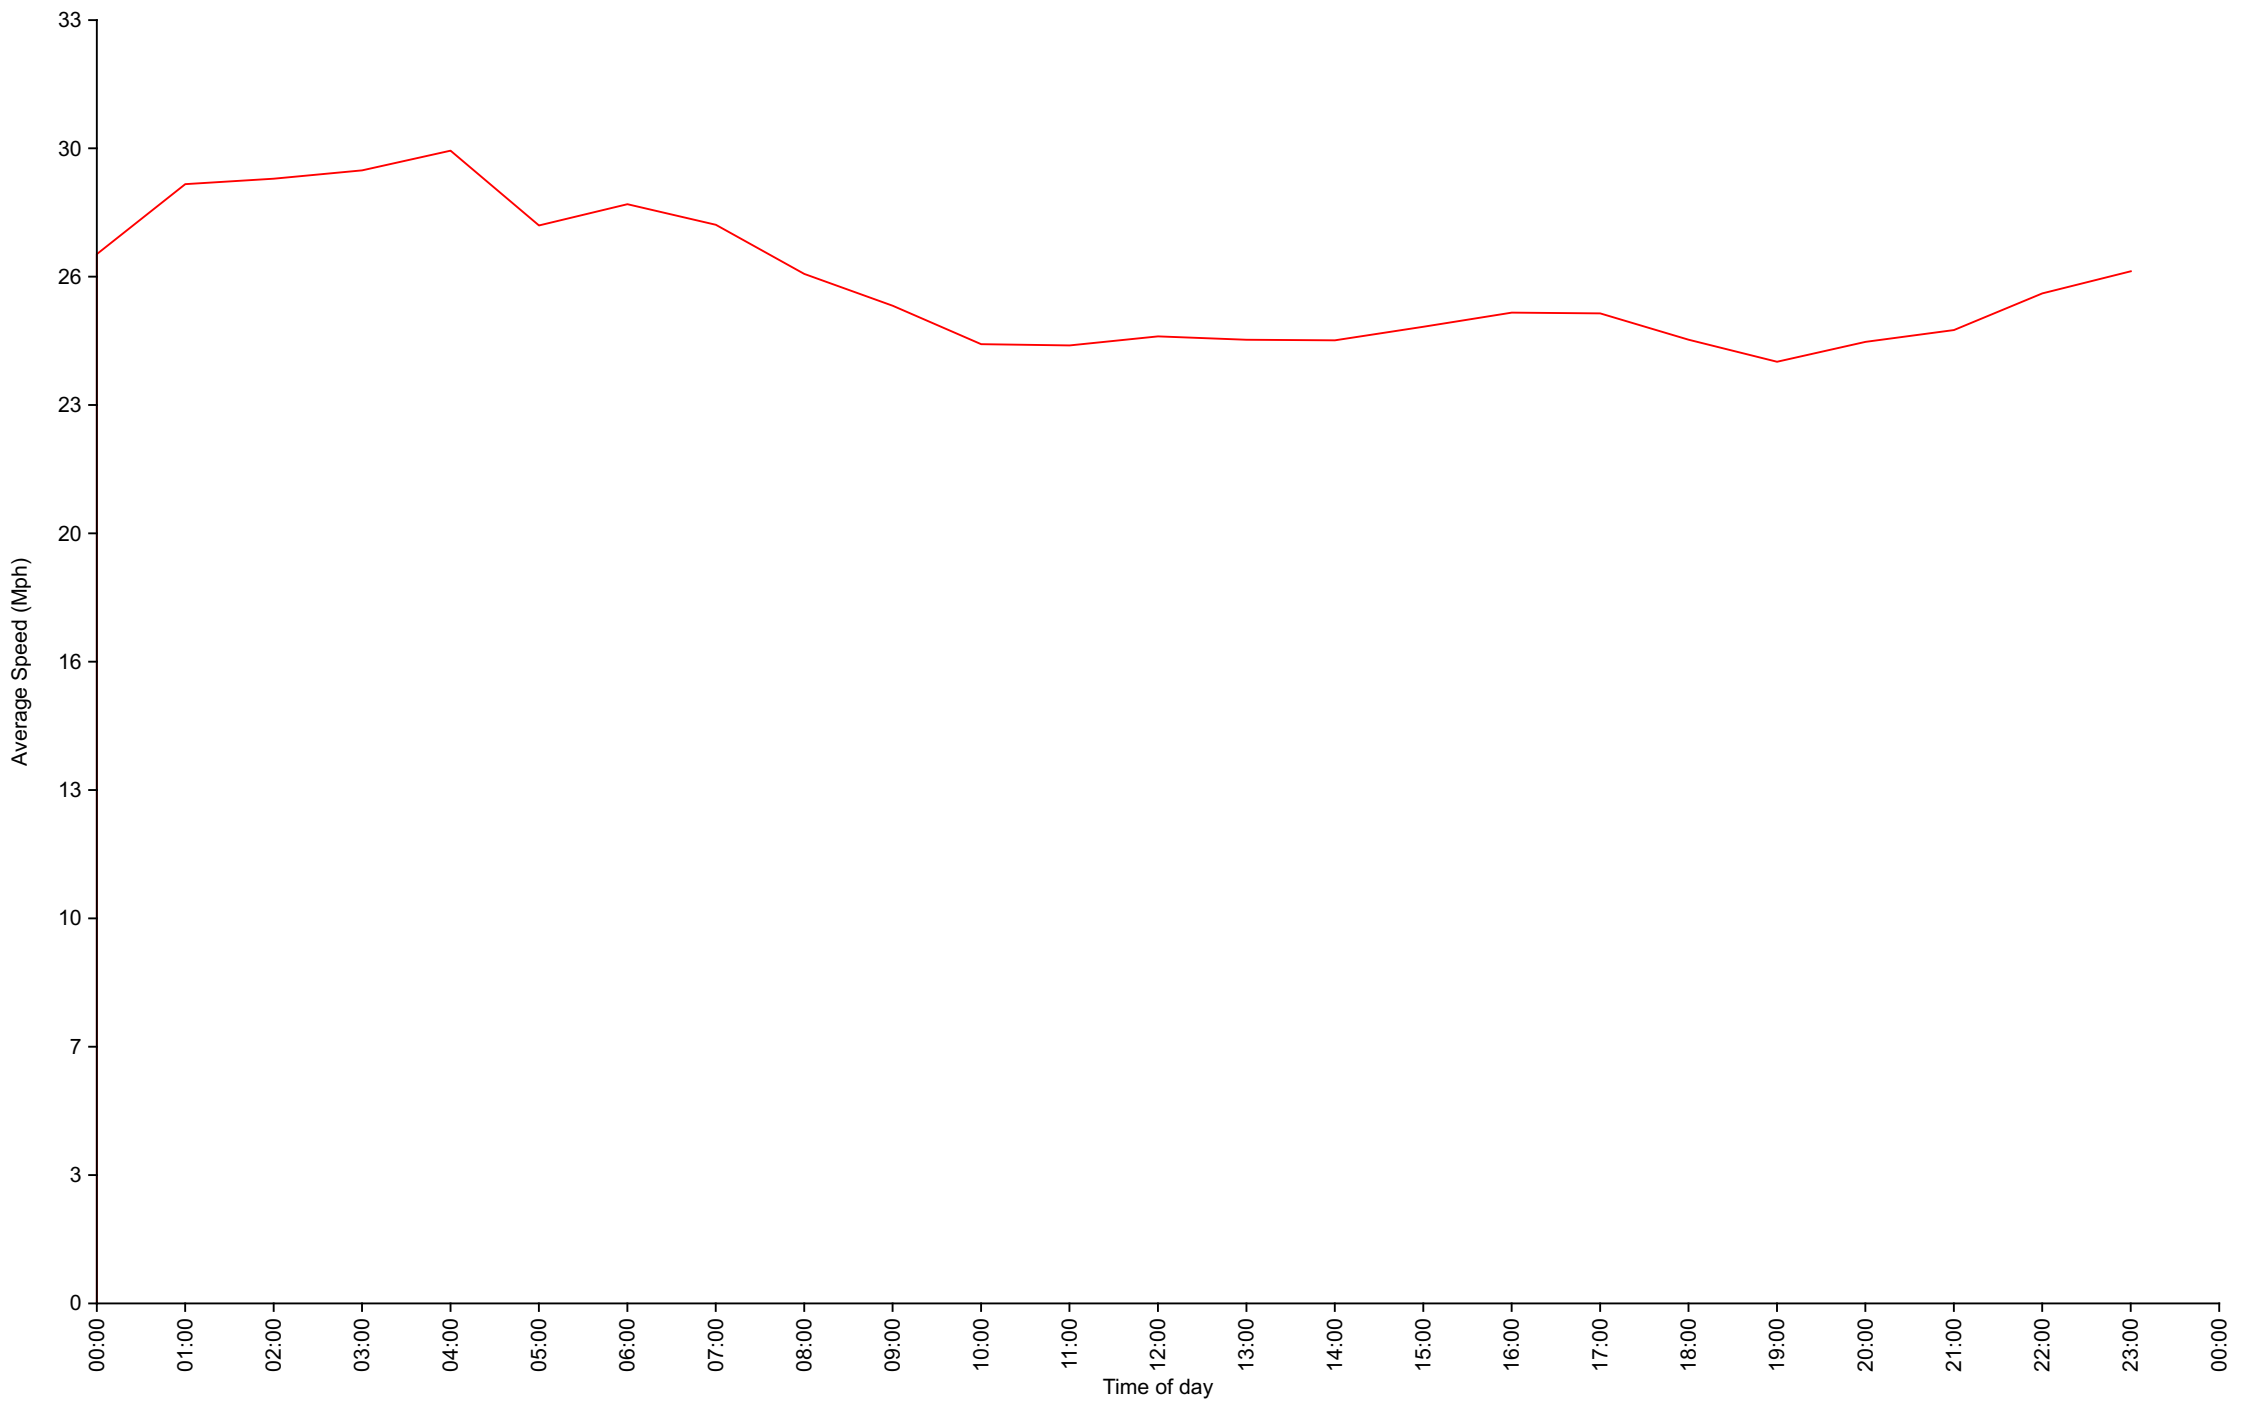

Traffic Report

Nuova Italia facing North

Traffic Overview from Mon Feb 27 2023 to Sun Mar 5 2023

Vehicle Speed Classes (Mph)

	<15	15 20	20 25	25 30	30 35	35 40	40 45	45 50	50 55	55 60	60 65	65 70	>70	Total	85th Percentile
00:00	1	2	26	77	27	3	0	0	0	0	0	0	0	136	30.3
01:00	0	0	9	45	24	2	2	0	0	0	0	0	0	82	31.3
02:00	0	0	5	15	8	4	0	0	0	0	0	0	0	32	32.8
03:00	0	0	5	10	6	2	0	0	0	1	0	0	0	24	31.8
04:00	0	0	0	23	15	3	0	0	0	0	0	0	0	41	32.7
05:00	0	1	17	58	28	1	0	0	0	0	0	0	0	105	30.3
06:00	0	3	30	183	88	3	3	2	0	0	0	0	0	312	30.7
07:00	0	4	65	388	142	9	1	0	0	0	0	0	0	609	30.0
08:00	0	11	151	472	83	6	0	0	0	0	0	0	0	723	28.7
09:00	1	10	278	551	58	3	0	0	0	0	0	0	0	901	27.9
10:00	2	32	406	472	39	0	0	0	0	0	0	0	0	951	27.1
11:00	2	32	432	450	37	1	0	0	0	0	0	0	0	954	27.0
12:00	0	30	419	547	42	1	0	0	0	0	0	0	0	1039	27.1
13:00	1	31	437	500	34	3	0	0	0	0	0	0	0	1006	27.1
14:00	1	29	474	534	47	1	0	0	0	0	0	0	0	1086	27.1
15:00	1	22	419	576	45	1	0	0	1	0	0	0	0	1065	27.3
16:00	0	22	396	705	72	6	0	0	0	0	0	0	0	1201	27.6
17:00	3	23	365	701	69	4	0	0	0	0	0	0	0	1165	27.6
18:00	1	34	375	485	48	0	0	0	0	0	0	0	0	943	27.1
19:00	3	61	379	383	24	3	0	0	0	0	0	0	0	853	26.7
20:00	1	23	249	273	30	4	0	0	0	0	0	0	0	580	27.1
21:00	5	16	173	218	24	3	1	1	0	0	0	0	0	441	27.8
22:00	2	4	117	270	33	2	0	0	0	0	0	0	0	428	28.2
23:00	0	8	57	131	38	3	1	0	0	0	0	0	0	238	29.4
AM Total	6	95	1424	2744	555	37	6	2	0	1	0	0	0		
PM Total	18	303	3860	5323	506	31	2	1	1	0	0	0	0		
Total	24	398	5284	8067	1061	68	8	3	1	1	0	0	0		
Percent	0.16%	2.67%	35.43%	54.09%	7.11%	0.46%	0.05%	0.02%	0.01%	0.01%	0.00%	0.00%	0.00%		

Time of day

Total Vehicles : 14915
 30th Percentile : 23.4 MPH
 50th Percentile : 24.9 MPH
 85th Percentile : 27.8 MPH
 95th Percentile : 29.8 MPH
 Average Speed : 25.4 MPH
 Highest Speed : 56.2 MPH
 Speed Limit: 30 Mph
 Total Over Speed Limit: 7.7 % (1142 / 14915)

Traffic Overview from Mon Feb 27 2023 to Sun Mar 5 2023
(60 Minute Resolution)

Cumulative Speed Distribution Curve

Traffic Overview from Mon Feb 27 2023 to Sun Mar 5 2023