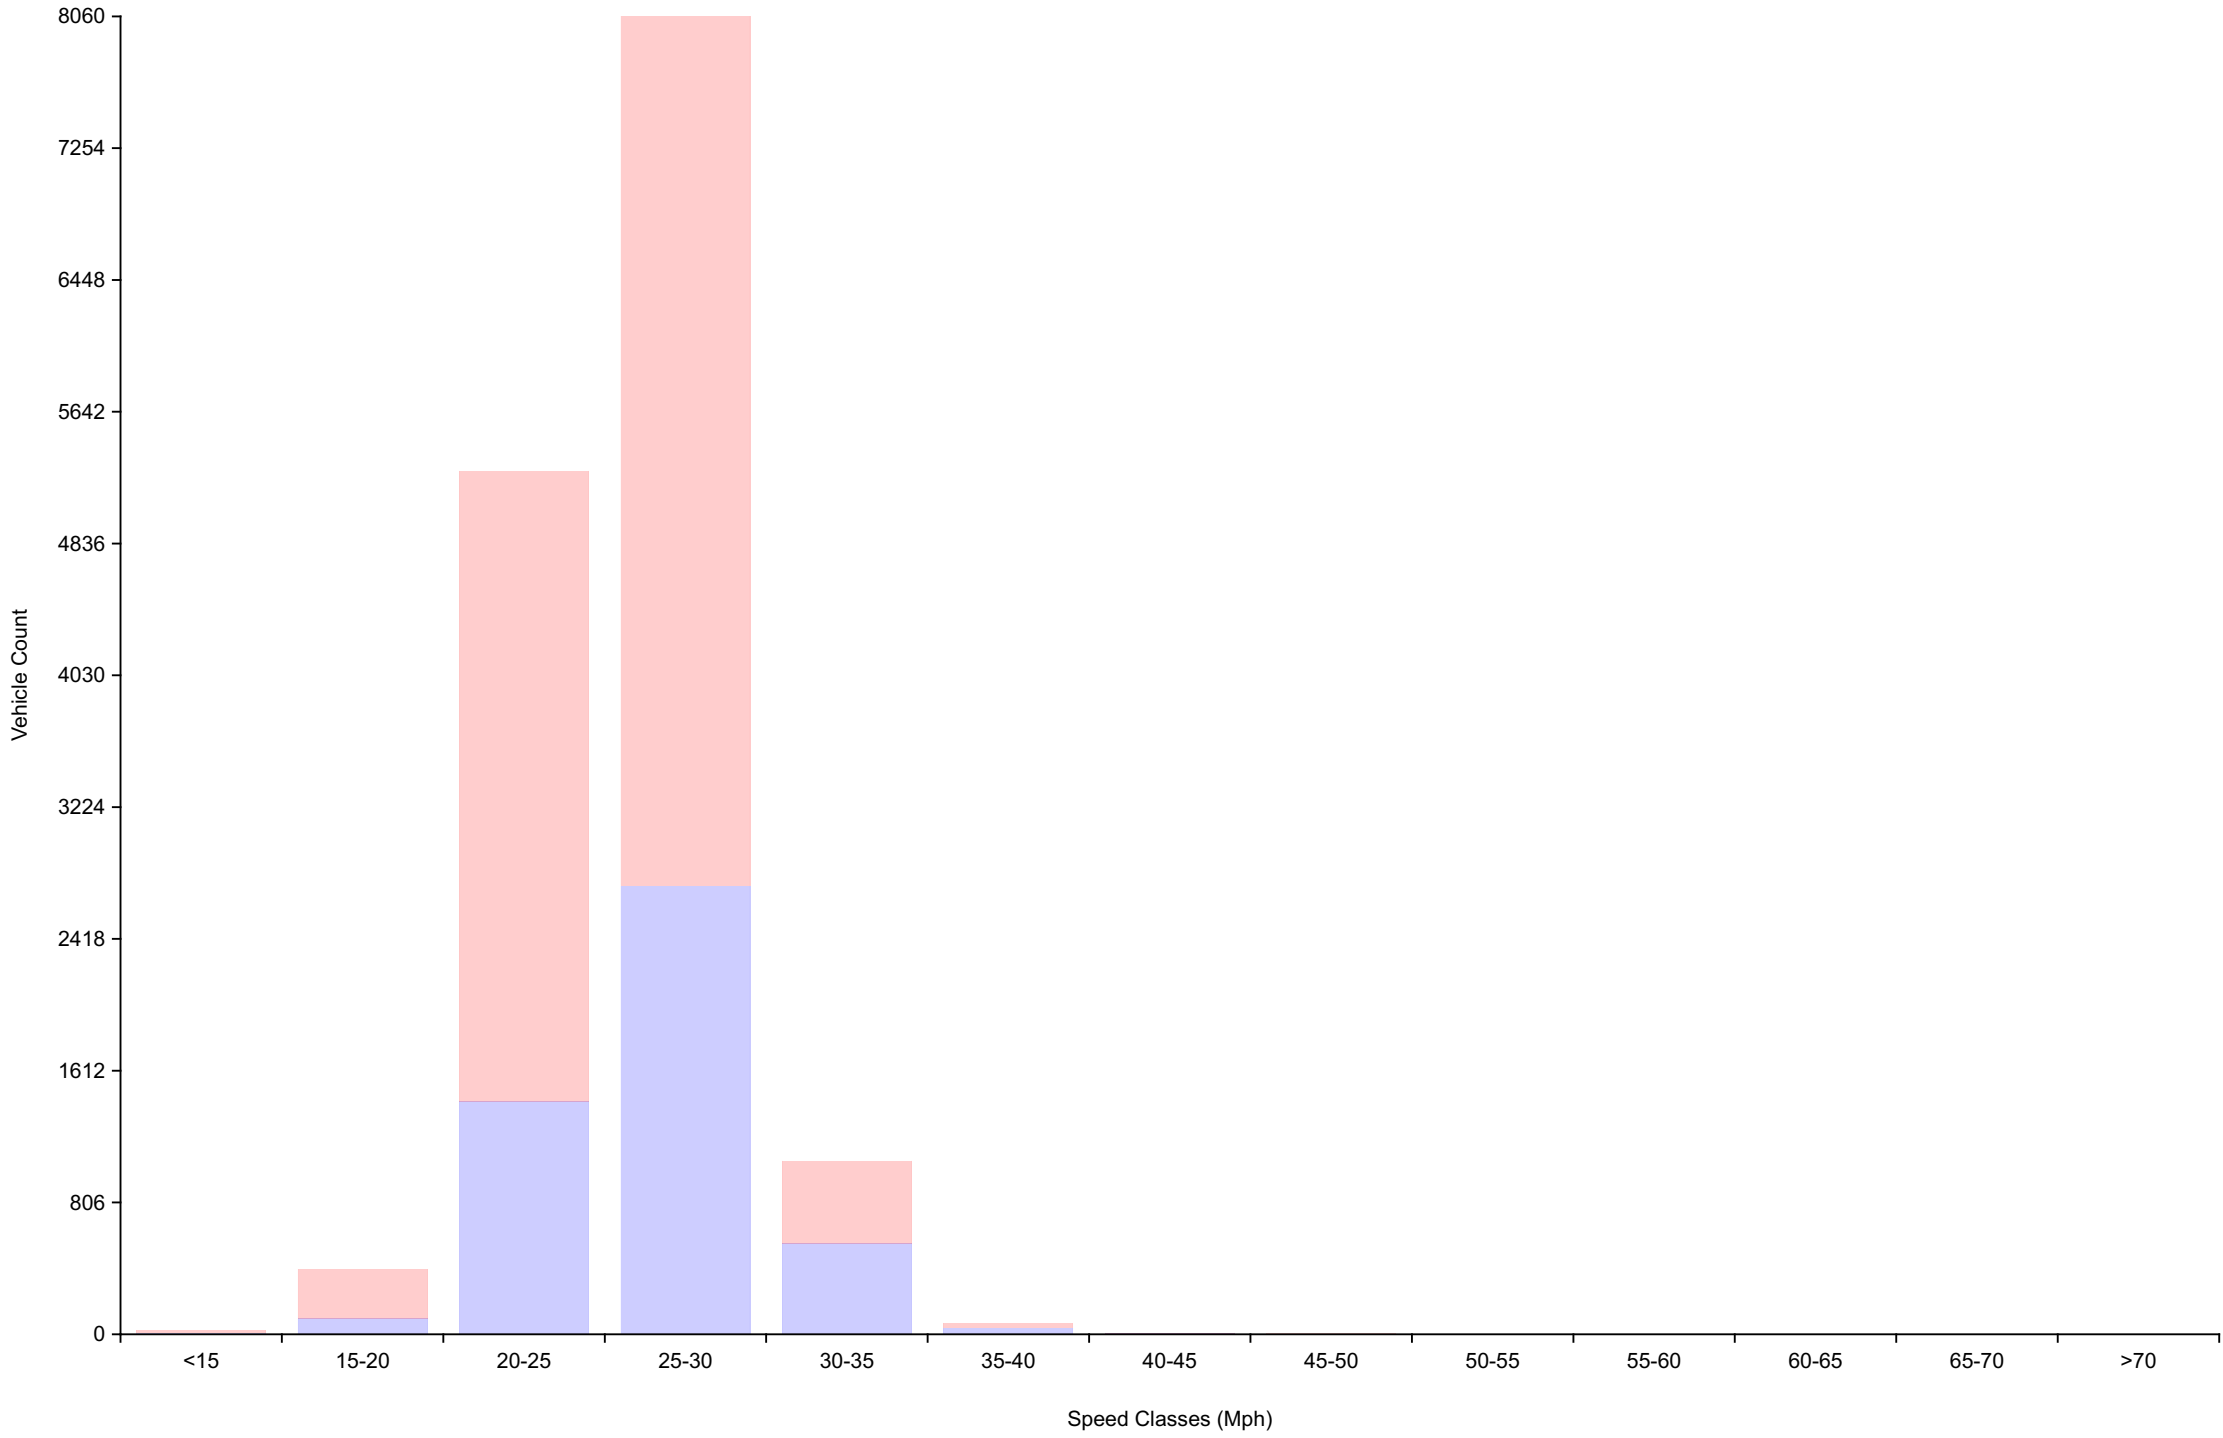

Vehicle Counts By Speed Class

Traffic Overview from Mon Feb 27 2023 to Sun Mar 5 2023