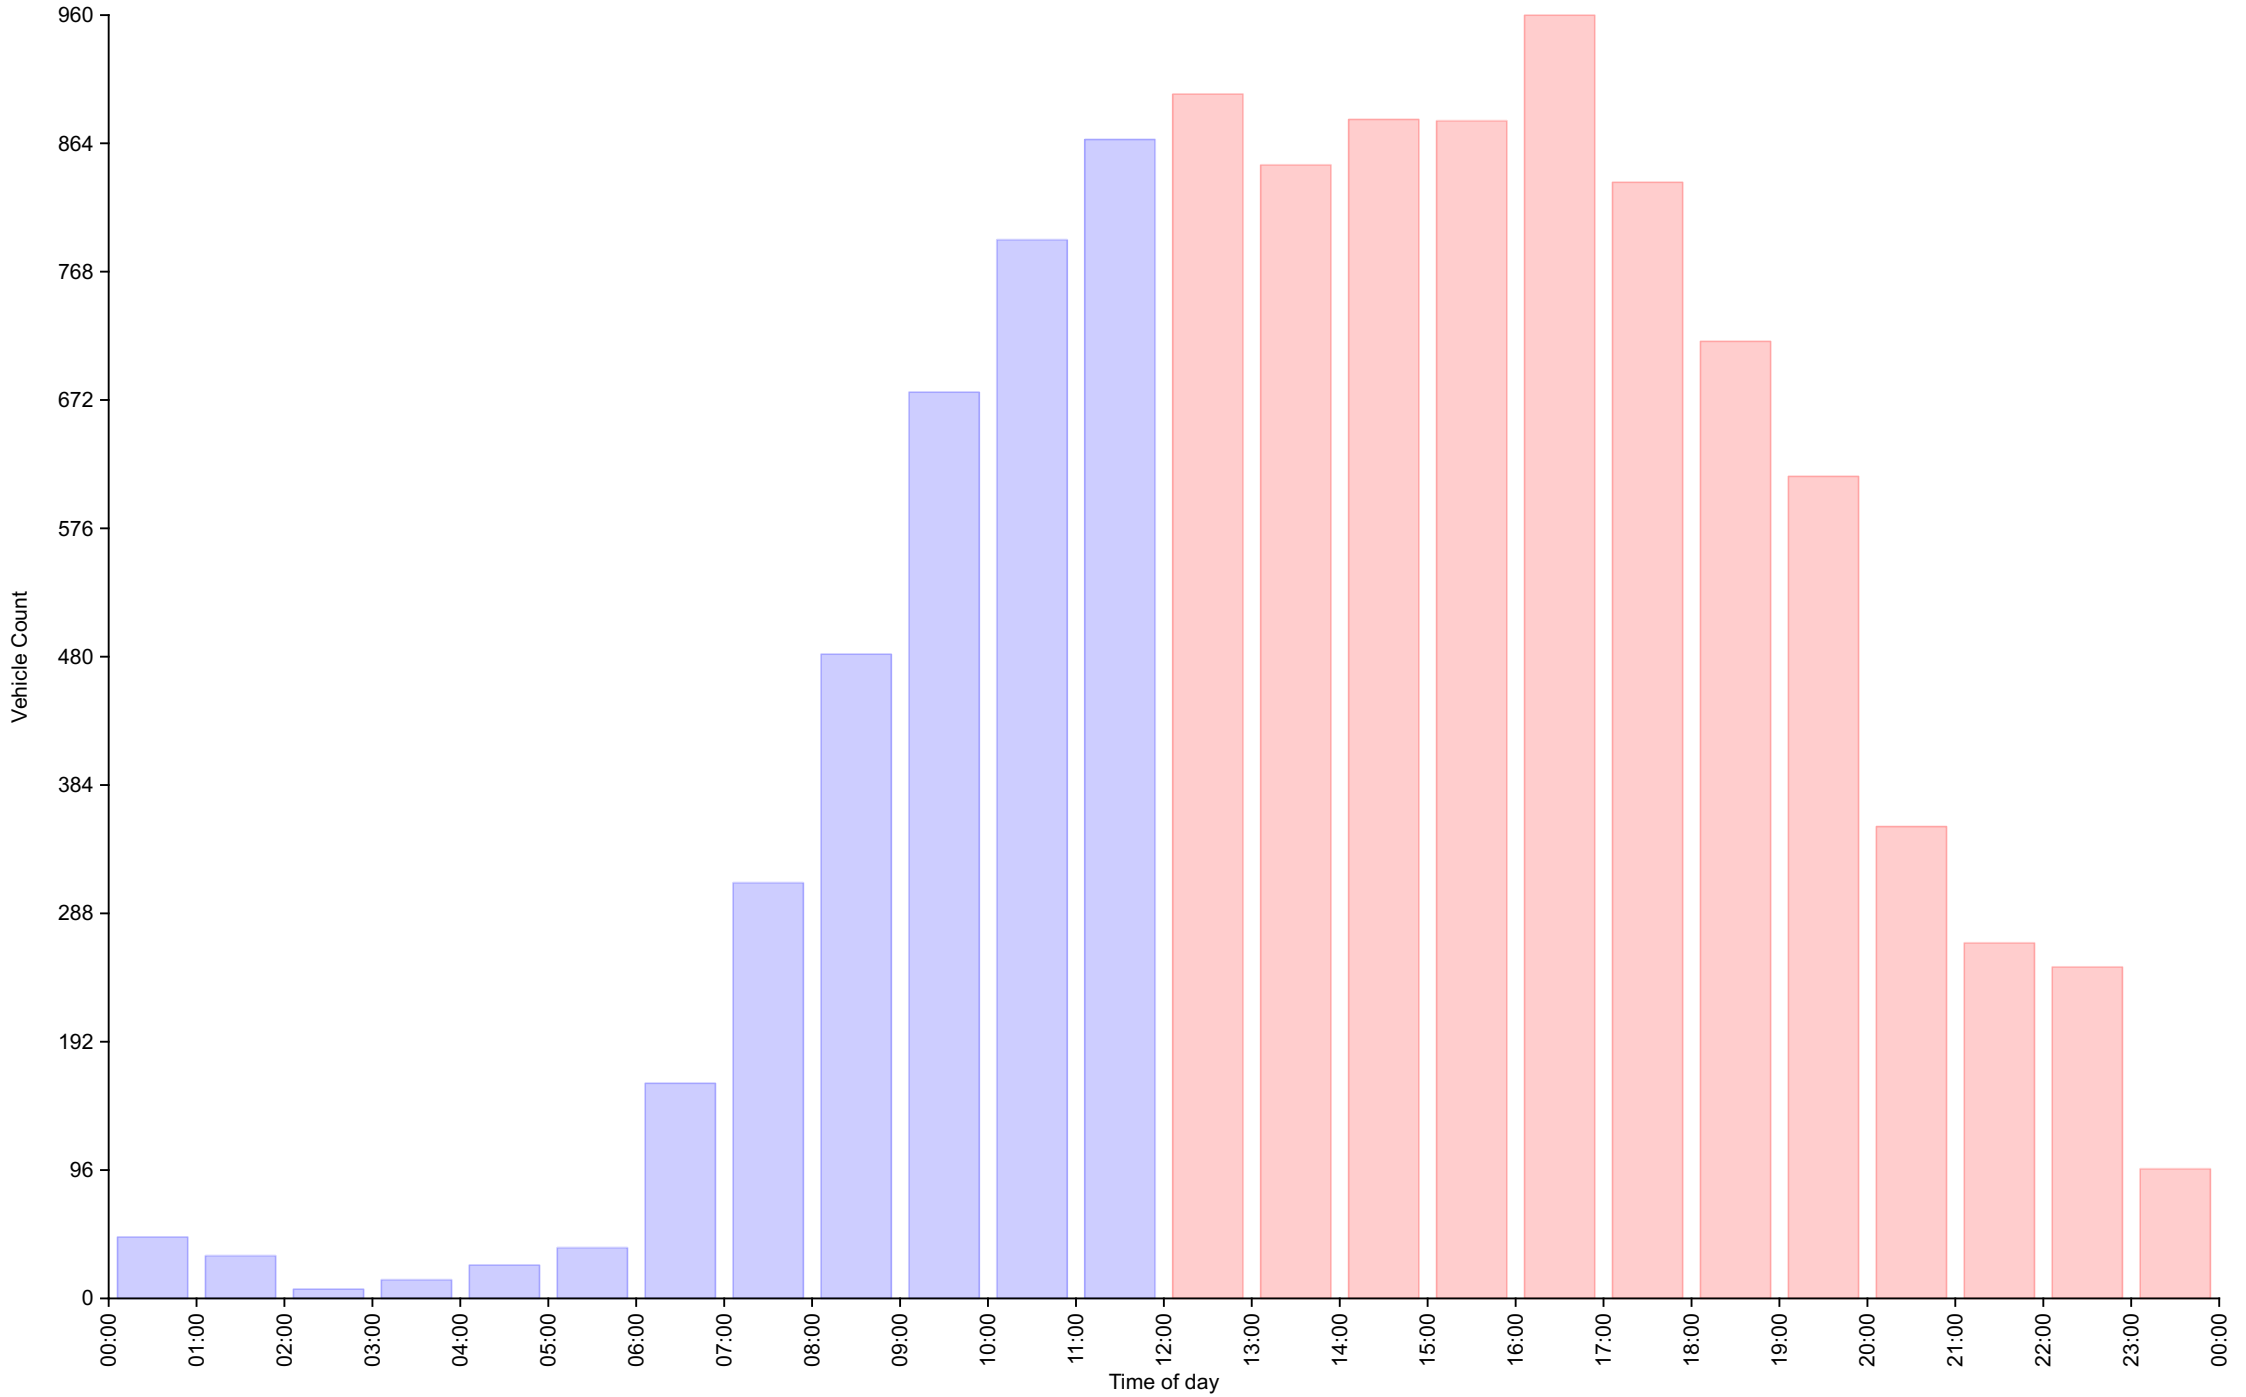

Traffic Report
Northover facing Yeovilton 20 Feb
Traffic Overview from Mon Feb 20 2023 to Sun Feb 26 2023
Vehicle Speed Classes (Mph)

	<15	15 20	20 25	25 30	30 35	35 40	40 45	45 50	50 55	55 60	60 65	65 70	>70	Total	85th Percentile
00:00	0	0	1	11	22	8	3	1	0	0	0	0	0	46	37.6
01:00	0	0	0	8	12	10	1	1	0	0	0	0	0	32	36.1
02:00	0	0	0	1	0	3	3	0	0	0	0	0	0	7	41.9
03:00	0	0	0	4	3	2	1	2	1	1	0	0	0	14	44.9
04:00	0	0	0	1	8	9	5	1	0	1	0	0	0	25	41.3
05:00	0	0	1	3	8	13	9	3	1	0	0	0	0	38	42.3
06:00	0	0	0	38	71	37	13	2	0	0	0	0	0	161	37.4
07:00	0	0	8	89	159	44	8	2	1	0	0	0	0	311	34.5
08:00	0	1	16	198	202	53	8	4	0	0	0	0	0	482	33.8
09:00	0	1	37	305	269	57	8	1	0	0	0	0	0	678	32.6
10:00	0	3	43	371	306	56	11	1	1	0	0	0	0	792	32.7
11:00	0	3	47	349	387	69	11	1	0	0	0	0	0	867	32.8
12:00	0	1	50	403	377	62	7	1	0	0	0	0	0	901	32.4
13:00	0	4	40	366	370	62	4	2	0	0	0	0	0	848	32.7
14:00	0	5	50	420	347	53	7	0	0	0	0	0	0	882	32.1
15:00	0	6	49	408	352	60	5	1	0	0	0	0	0	881	32.2
16:00	0	4	49	448	382	68	9	0	0	0	0	0	0	960	32.2
17:00	0	7	75	393	304	50	5	0	0	0	1	0	0	835	32.2
18:00	0	1	33	316	304	57	5	0	0	0	0	0	0	716	32.5
19:00	0	1	33	262	256	52	11	0	0	0	0	0	0	615	32.8
20:00	0	0	13	134	141	48	15	2	0	0	0	0	0	353	34.8
21:00	0	0	7	97	116	34	9	1	1	1	0	0	0	266	35.2
22:00	0	1	4	90	103	39	9	2	0	0	0	0	0	248	35.3
23:00	0	0	0	19	42	27	6	3	0	0	0	0	0	97	37.7
AM Total	0	8	153	1378	1447	361	81	19	4	2	0	0	0		
PM Total	0	30	403	3356	3094	612	92	12	1	1	1	0	0		
Total	0	38	556	4734	4541	973	173	31	5	3	1	0	0		
Percent	0.00%	0.34%	5.03%	42.82%	41.08%	8.80%	1.56%	0.28%	0.05%	0.03%	0.01%	0.00%	0.00%		

Total Vehicles : 11055
30th Percentile : 27.6 MPH
50th Percentile : 29.2 MPH
85th Percentile : 33.0 MPH
95th Percentile : 36.2 MPH
Average Speed : 30.0 MPH
Highest Speed : 63.7 MPH
Speed Limit: 30 Mph
Total Over Speed Limit: 51.8 % (5727 / 11055)

Vehicle Counts By Hour

Traffic Overview from Mon Feb 20 2023 to Sun Feb 26 2023
(60 Minute Resolution)