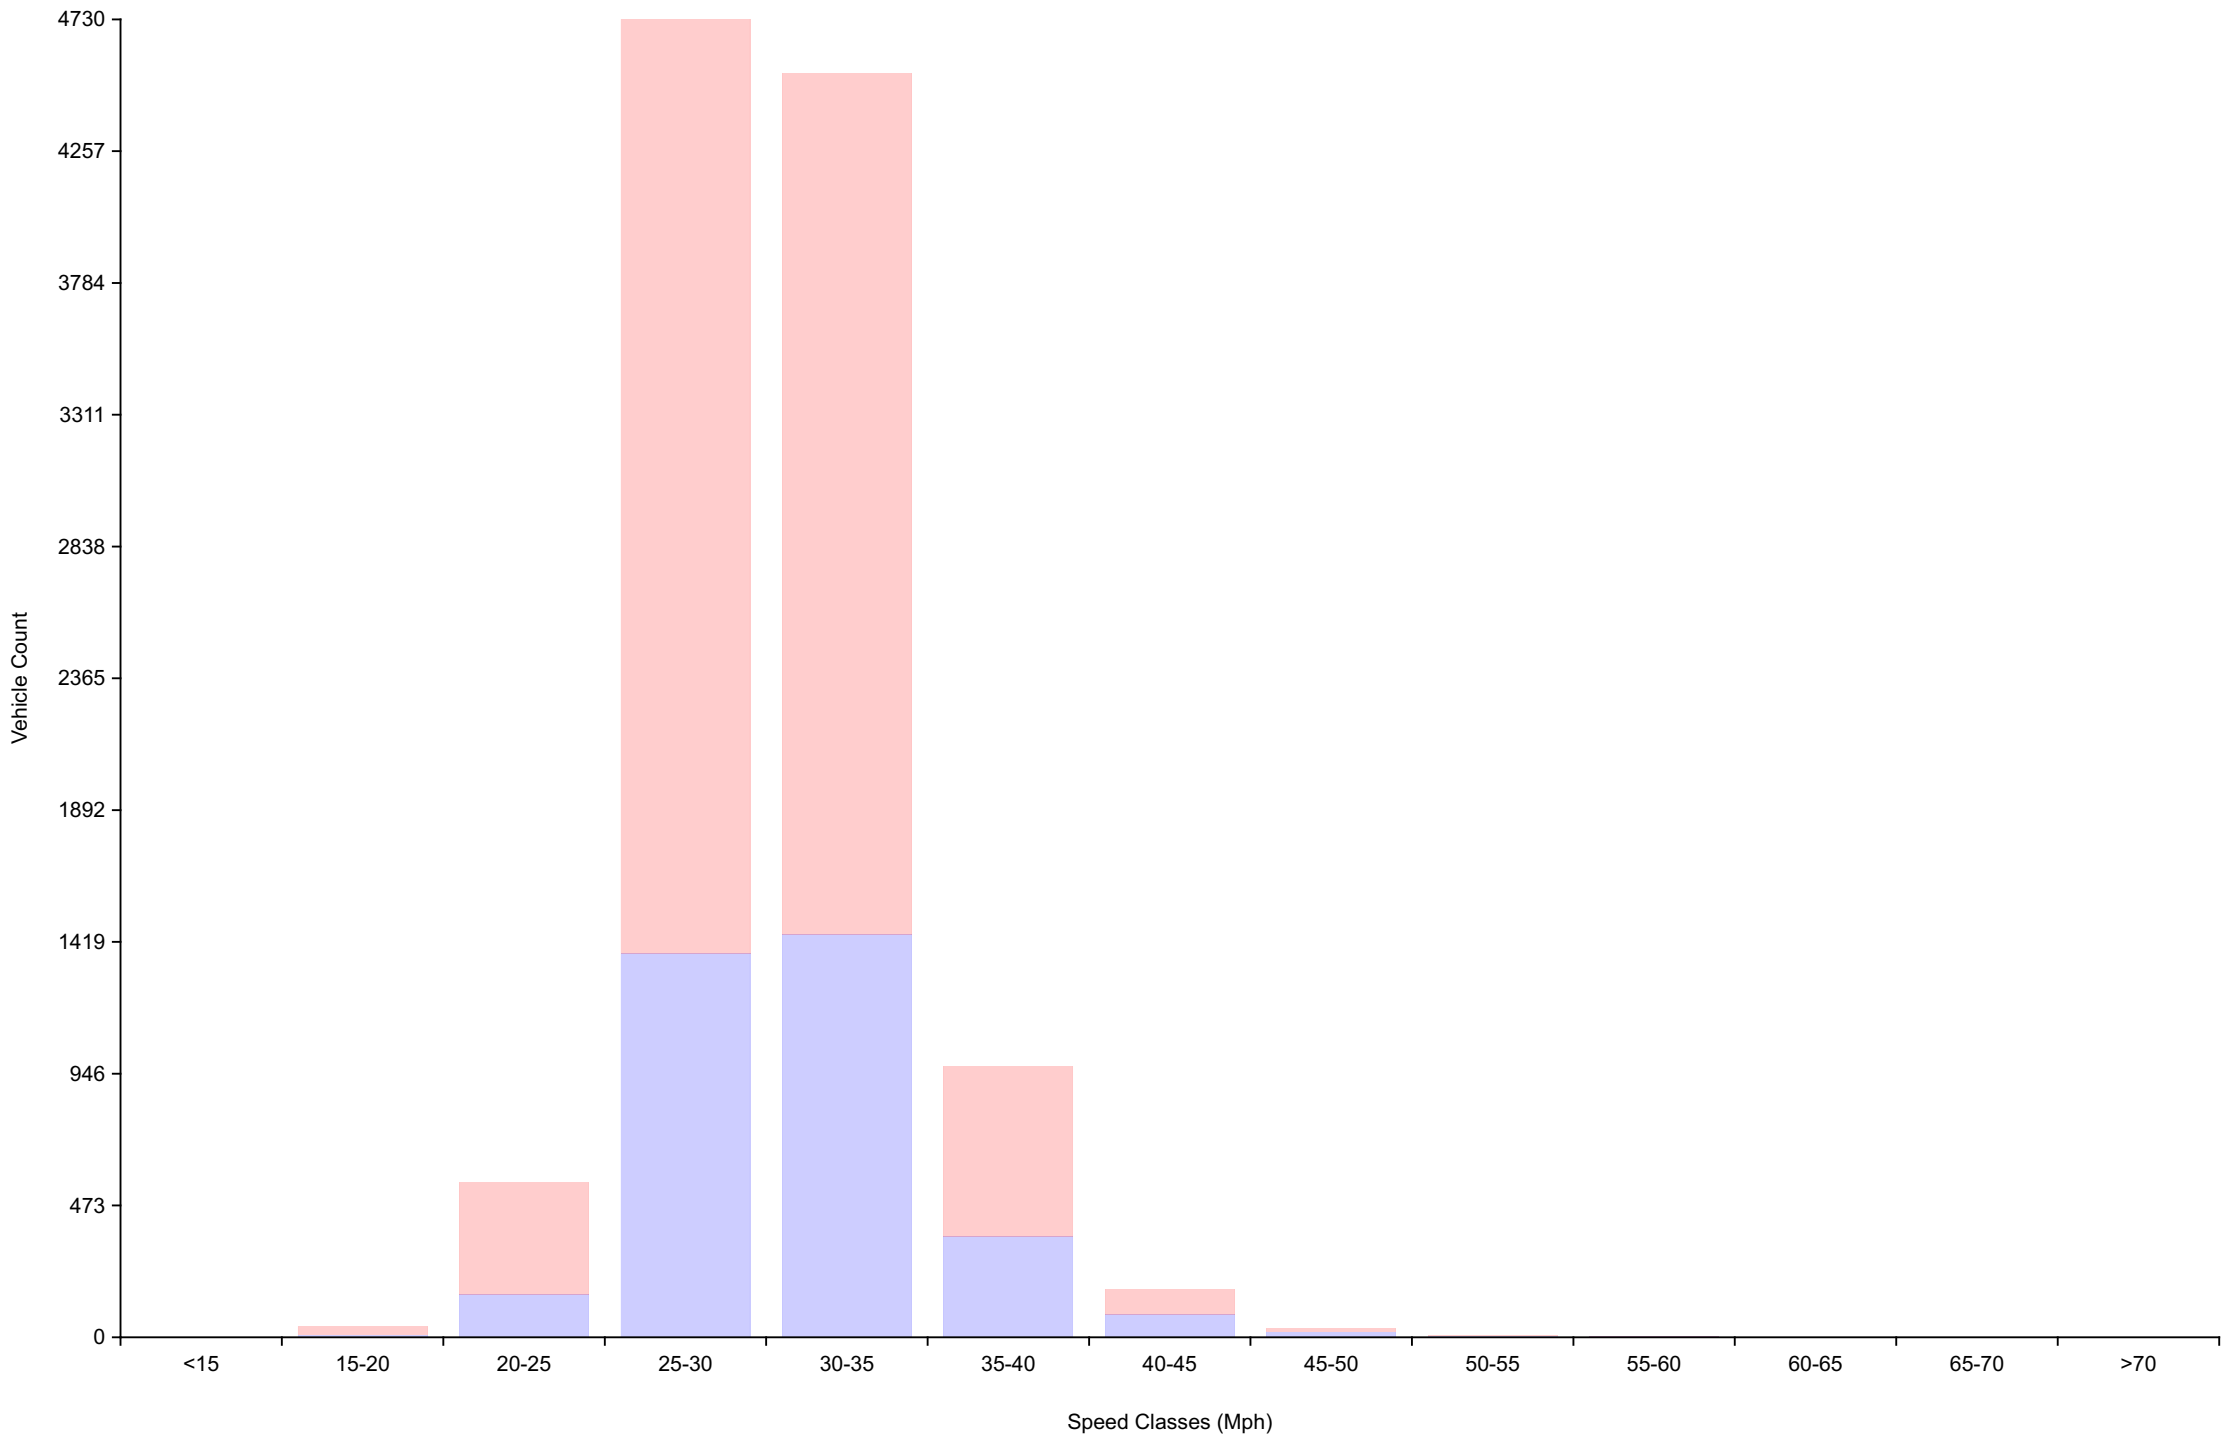

Vehicle Counts By Speed Class

Traffic Overview from Mon Feb 20 2023 to Sun Feb 26 2023