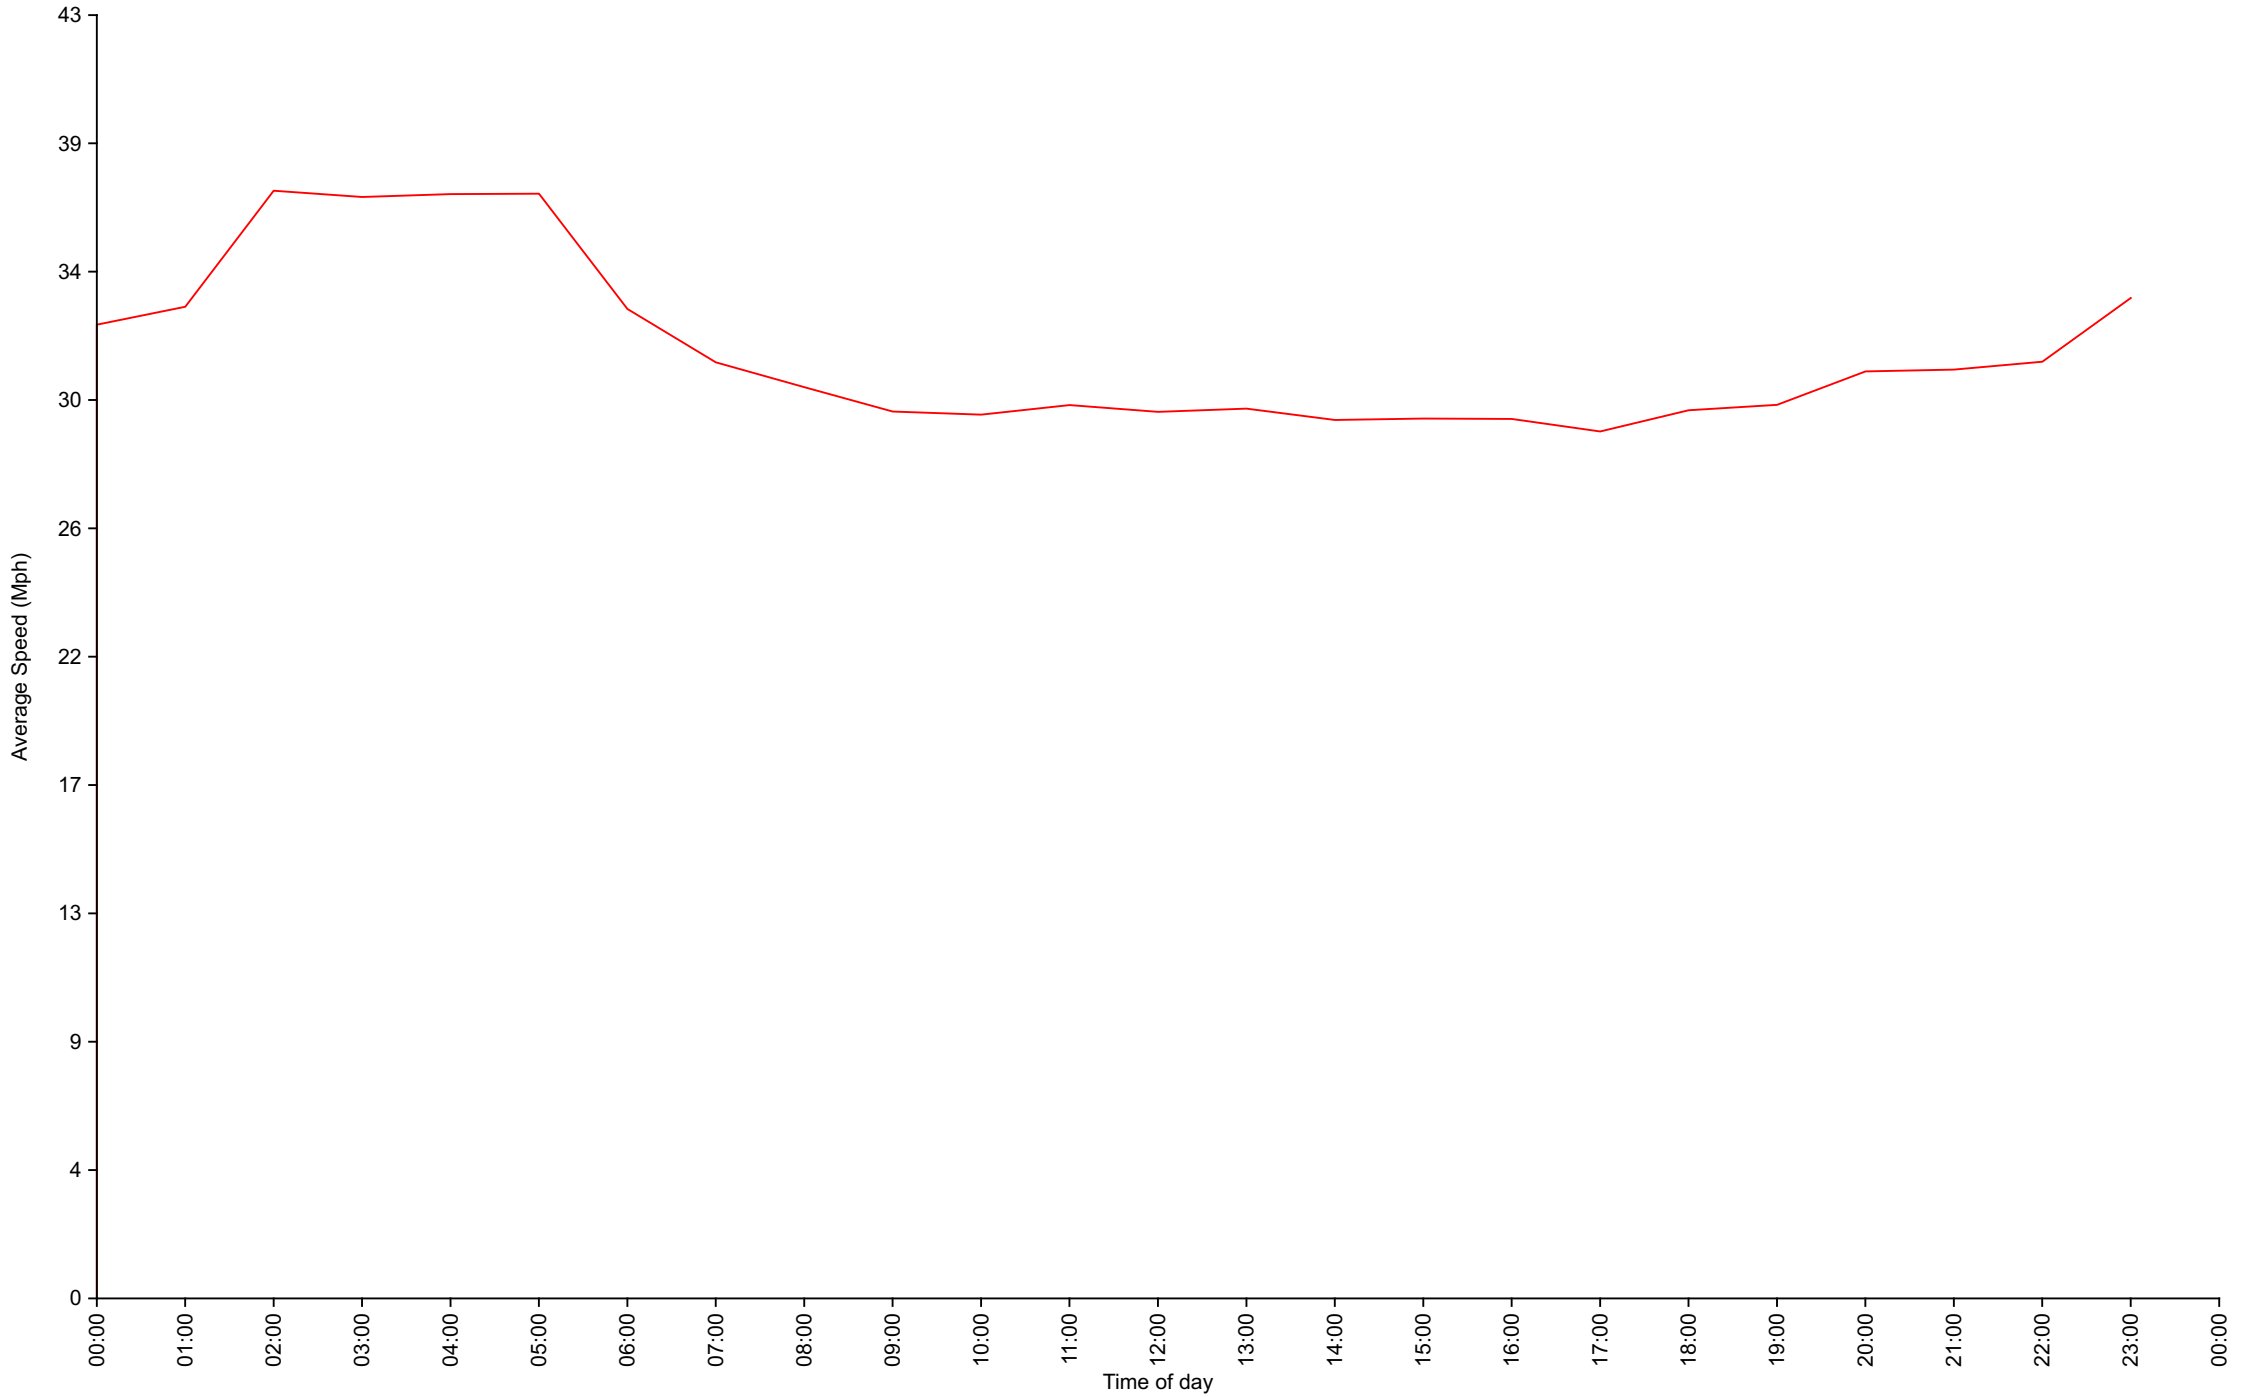

Traffic Report
 Northover facing Yeovilton 20 Feb
 Traffic Overview from Mon Feb 20 2023 to Sun Feb 26 2023
 Vehicle Speed Classes (Mph)

	<15	15 20	20 25	25 30	30 35	35 40	40 45	45 50	50 55	55 60	60 65	65 70	>70	Total	85th Percentile
00:00	0	0	1	11	22	8	3	1	0	0	0	0	0	46	37.6
01:00	0	0	0	8	12	10	1	1	0	0	0	0	0	32	36.1
02:00	0	0	0	1	0	3	3	0	0	0	0	0	0	7	41.9
03:00	0	0	0	4	3	2	1	2	1	1	0	0	0	14	44.9
04:00	0	0	0	1	8	9	5	1	0	1	0	0	0	25	41.3
05:00	0	0	1	3	8	13	9	3	1	0	0	0	0	38	42.3
06:00	0	0	0	38	71	37	13	2	0	0	0	0	0	161	37.4
07:00	0	0	8	89	159	44	8	2	1	0	0	0	0	311	34.5
08:00	0	1	16	198	202	53	8	4	0	0	0	0	0	482	33.8
09:00	0	1	37	305	269	57	8	1	0	0	0	0	0	678	32.6
10:00	0	3	43	371	306	56	11	1	1	0	0	0	0	792	32.7
11:00	0	3	47	349	387	69	11	1	0	0	0	0	0	867	32.8
12:00	0	1	50	403	377	62	7	1	0	0	0	0	0	901	32.4
13:00	0	4	40	366	370	62	4	2	0	0	0	0	0	848	32.7
14:00	0	5	50	420	347	53	7	0	0	0	0	0	0	882	32.1
15:00	0	6	49	408	352	60	5	1	0	0	0	0	0	881	32.2
16:00	0	4	49	448	382	68	9	0	0	0	0	0	0	960	32.2
17:00	0	7	75	393	304	50	5	0	0	0	1	0	0	835	32.2
18:00	0	1	33	316	304	57	5	0	0	0	0	0	0	716	32.5
19:00	0	1	33	262	256	52	11	0	0	0	0	0	0	615	32.8
20:00	0	0	13	134	141	48	15	2	0	0	0	0	0	353	34.8
21:00	0	0	7	97	116	34	9	1	1	1	0	0	0	266	35.2
22:00	0	1	4	90	103	39	9	2	0	0	0	0	0	248	35.3
23:00	0	0	0	19	42	27	6	3	0	0	0	0	0	97	37.7
AM Total	0	8	153	1378	1447	361	81	19	4	2	0	0	0		
PM Total	0	30	403	3356	3094	612	92	12	1	1	1	0	0		
Total	0	38	556	4734	4541	973	173	31	5	3	1	0	0		
Percent	0.00%	0.34%	5.03%	42.82%	41.08%	8.80%	1.56%	0.28%	0.05%	0.03%	0.01%	0.00%	0.00%		

Total Vehicles : 11055
 30th Percentile : 27.6 MPH
 50th Percentile : 29.2 MPH
 85th Percentile : 33.0 MPH
 95th Percentile : 36.2 MPH
 Average Speed : 30.0 MPH
 Highest Speed : 63.7 MPH
 Speed Limit: 30 Mph
 Total Over Speed Limit: 51.8 % (5727 / 11055)

Traffic Overview from Mon Feb 20 2023 to Sun Feb 26 2023
(60 Minute Resolution)

Cumulative Speed Distribution Curve

Traffic Overview from Mon Feb 20 2023 to Sun Feb 26 2023