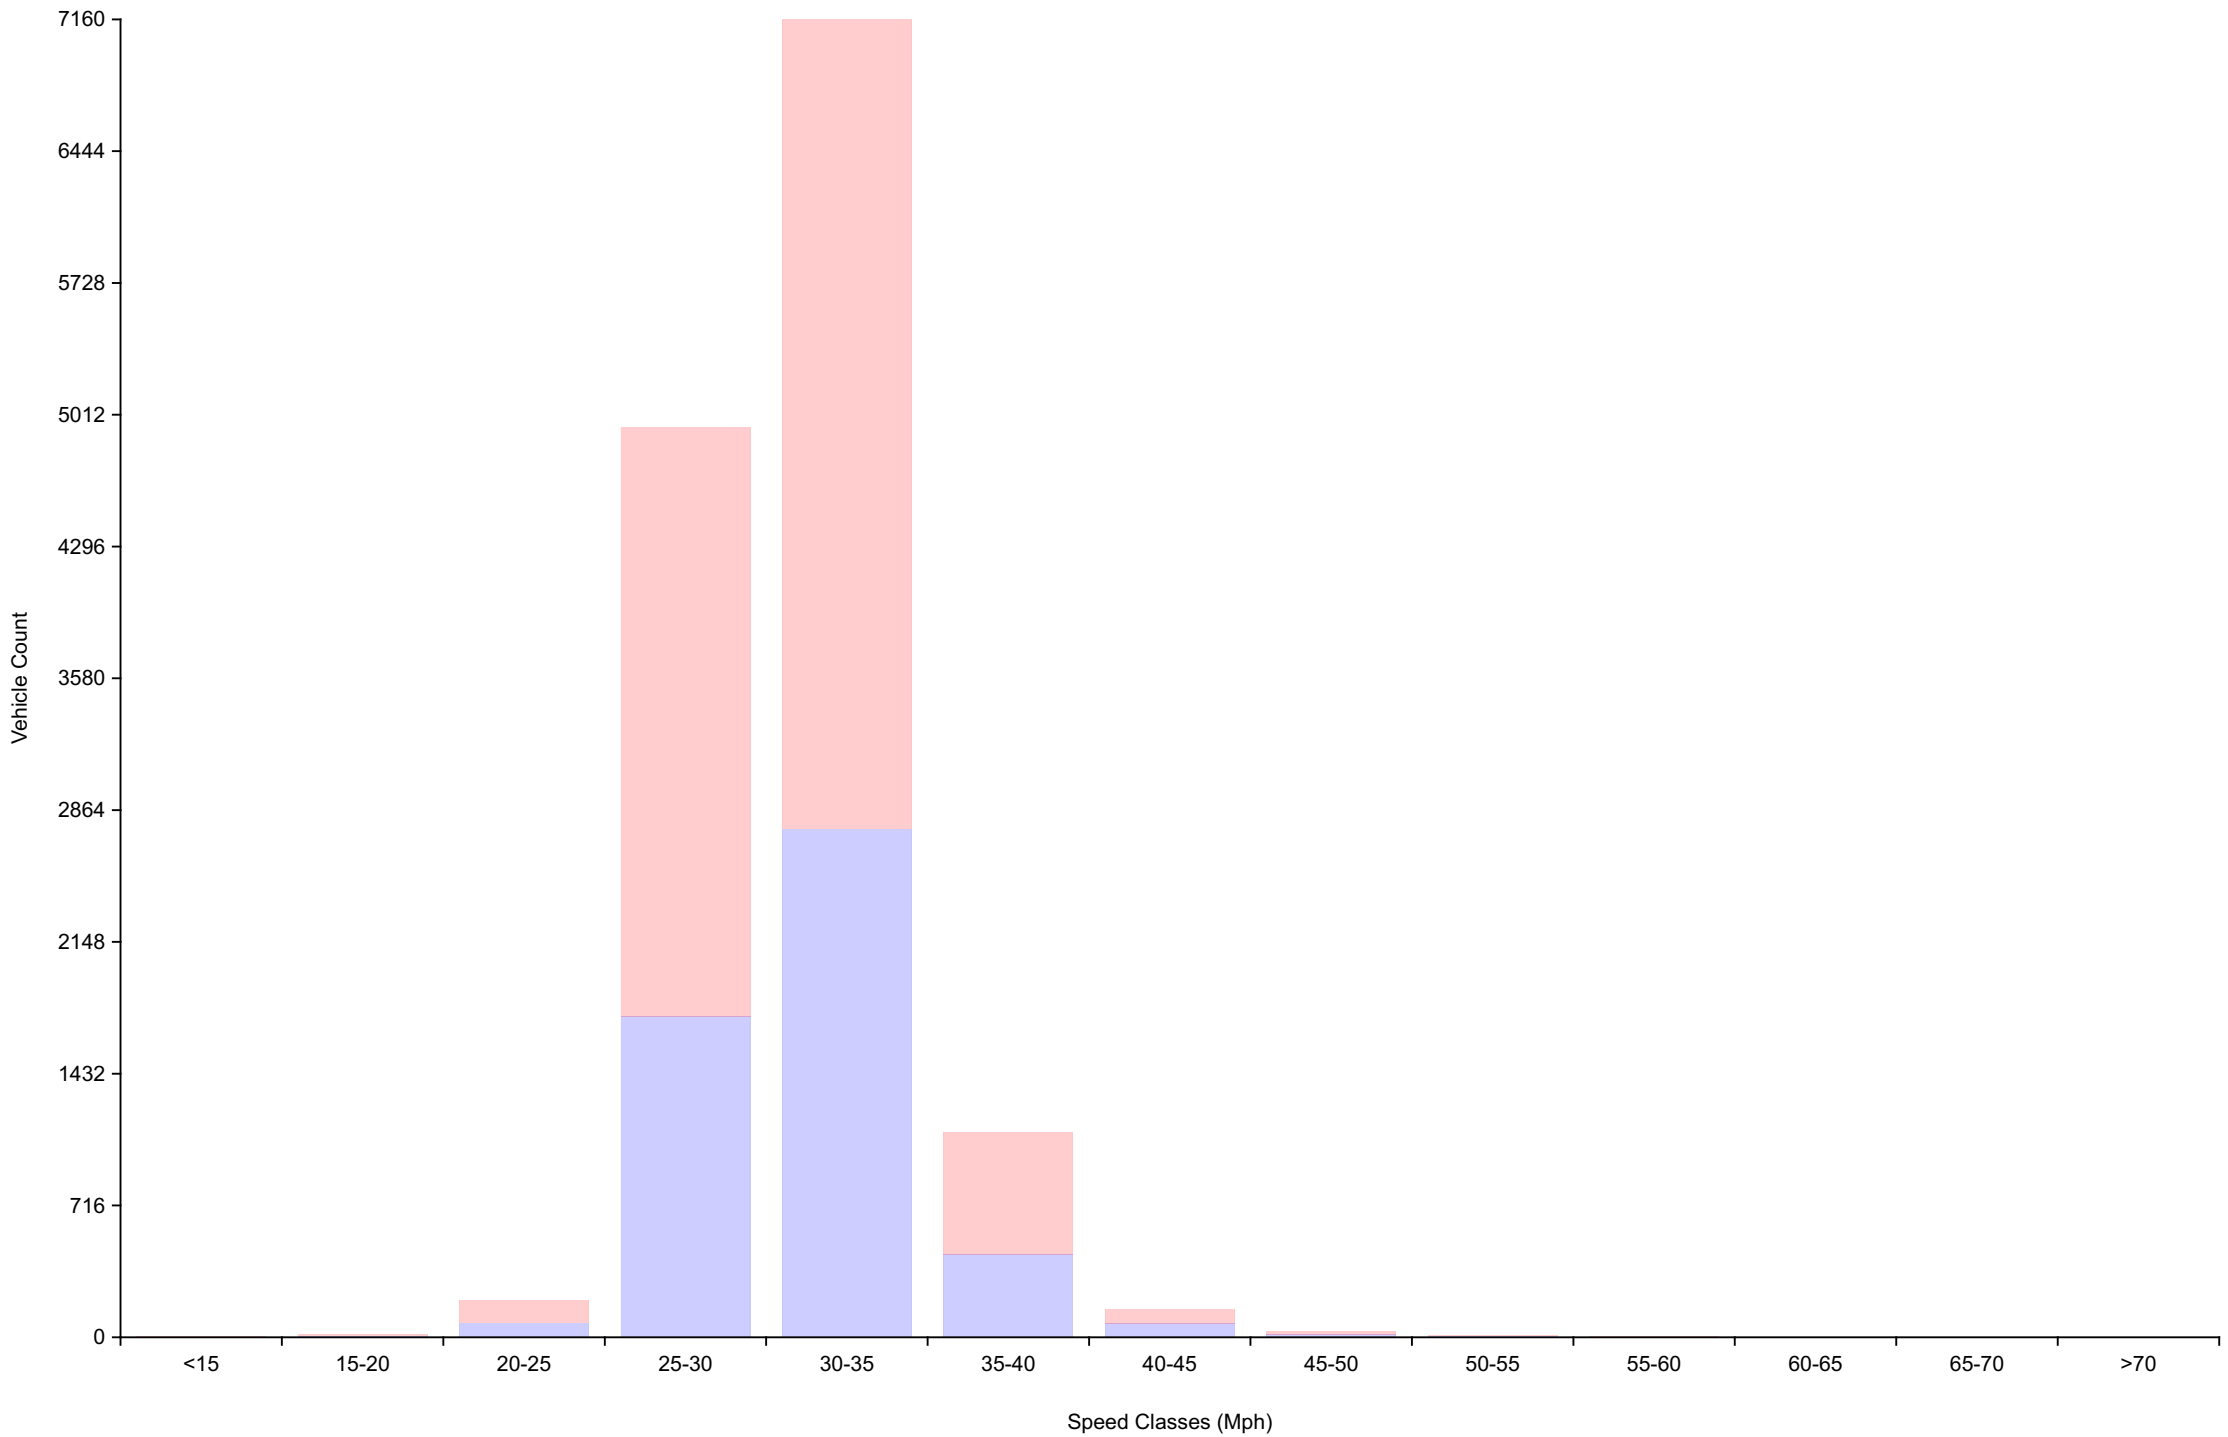

Vehicle Counts By Speed Class

Traffic Overview from Fri Feb 10 2023 to Sat Feb 18 2023