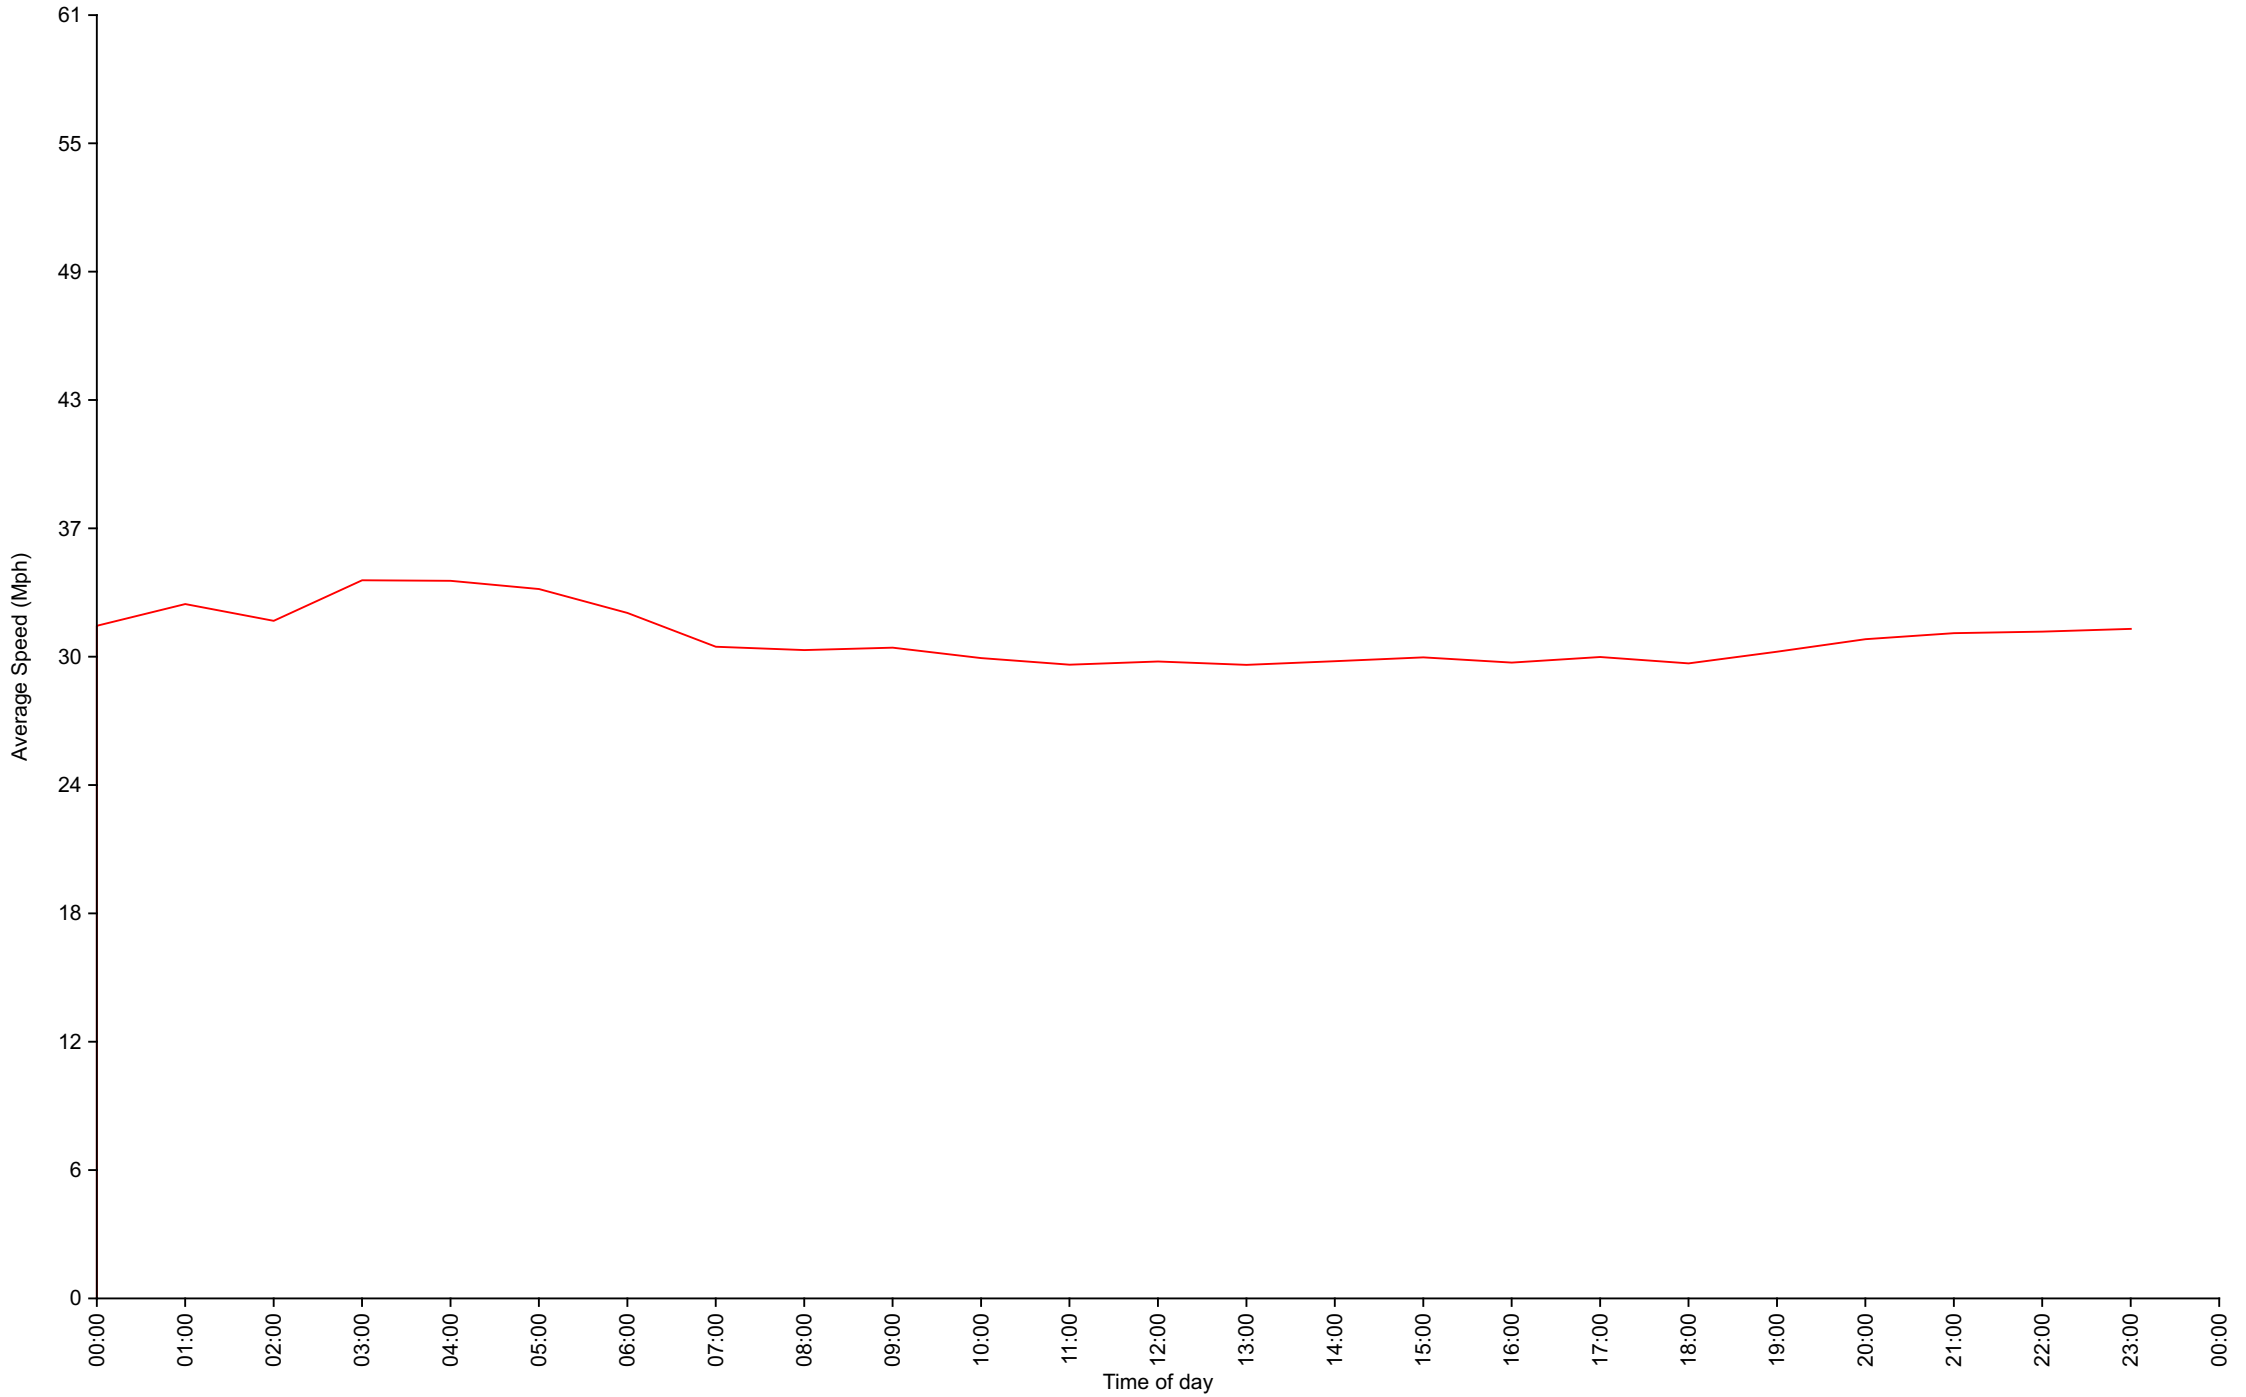

Traffic Report
 Northover facing Texaco 10 Feb
 Traffic Overview from Fri Feb 10 2023 to Sat Feb 18 2023
 Vehicle Speed Classes (Mph)

	<15	15 20	20 25	25 30	30 35	35 40	40 45	45 50	50 55	55 60	60 65	65 70	>70	Total	85th Percentile
00:00	0	2	4	9	25	8	3	3	1	0	0	0	0	55	37.9
01:00	0	0	1	8	15	5	1	3	0	0	0	0	0	33	36.7
02:00	0	0	0	4	8	1	2	0	0	0	0	0	0	15	34.8
03:00	0	0	0	3	4	4	1	0	0	0	0	0	0	12	37.6
04:00	0	0	1	5	8	6	2	1	1	0	0	0	0	24	39.8
05:00	0	0	0	18	27	14	3	1	1	1	1	0	0	66	37.5
06:00	0	0	2	52	118	42	8	2	3	1	0	0	0	228	35.8
07:00	0	0	3	209	410	58	10	1	1	0	0	0	0	692	32.9
08:00	0	0	8	374	614	104	18	1	0	0	0	0	0	1119	33.1
09:00	0	1	14	239	435	82	10	0	0	0	0	0	0	781	33.6
10:00	0	1	17	368	534	62	6	2	0	0	0	0	0	990	32.8
11:00	1	3	27	454	566	63	10	1	0	0	0	0	0	1125	32.4
12:00	0	2	16	394	499	64	7	1	1	0	0	0	0	984	32.6
13:00	0	2	11	371	411	50	3	3	0	0	0	0	0	851	32.3
14:00	1	1	9	363	466	57	7	1	0	0	0	0	0	905	32.5
15:00	0	0	17	401	571	76	10	1	0	0	0	0	0	1076	32.8
16:00	0	1	15	407	504	68	6	1	0	0	0	0	0	1002	32.6
17:00	0	0	16	386	466	98	7	0	1	0	0	0	0	974	33.3
18:00	0	0	17	355	453	53	4	1	1	0	0	0	0	884	32.3
19:00	0	2	11	224	382	63	9	3	0	0	0	0	0	694	33.2
20:00	0	0	7	126	254	44	9	1	0	1	0	0	0	442	33.7
21:00	0	0	2	87	171	38	10	3	0	0	0	0	0	311	34.5
22:00	0	0	2	58	143	35	2	2	1	0	0	0	0	243	34.3
23:00	0	0	2	37	82	19	5	1	2	0	0	0	0	148	34.8
AM Total	1	7	77	1743	2764	449	74	15	7	2	1	0	0		
PM Total	1	8	125	3209	4402	665	79	18	6	1	0	0	0		
Total	2	15	202	4952	7166	1114	153	33	13	3	1	0	0		
Percent	0.01%	0.11%	1.48%	36.27%	52.48%	8.16%	1.12%	0.24%	0.10%	0.02%	0.01%	0.00%	0.00%		

Total Vehicles : 13654
 30th Percentile : 28.5 MPH
 50th Percentile : 29.8 MPH
 85th Percentile : 33.0 MPH
 95th Percentile : 35.8 MPH
 Average Speed : 30.6 MPH
 Highest Speed : 61.0 MPH
 Speed Limit: 30 Mph
 Total Over Speed Limit: 62.1 % (8483 / 13654)

Traffic Overview from Fri Feb 10 2023 to Sat Feb 18 2023
(60 Minute Resolution)

Cumulative Speed Distribution Curve

Traffic Overview from Fri Feb 10 2023 to Sat Feb 18 2023