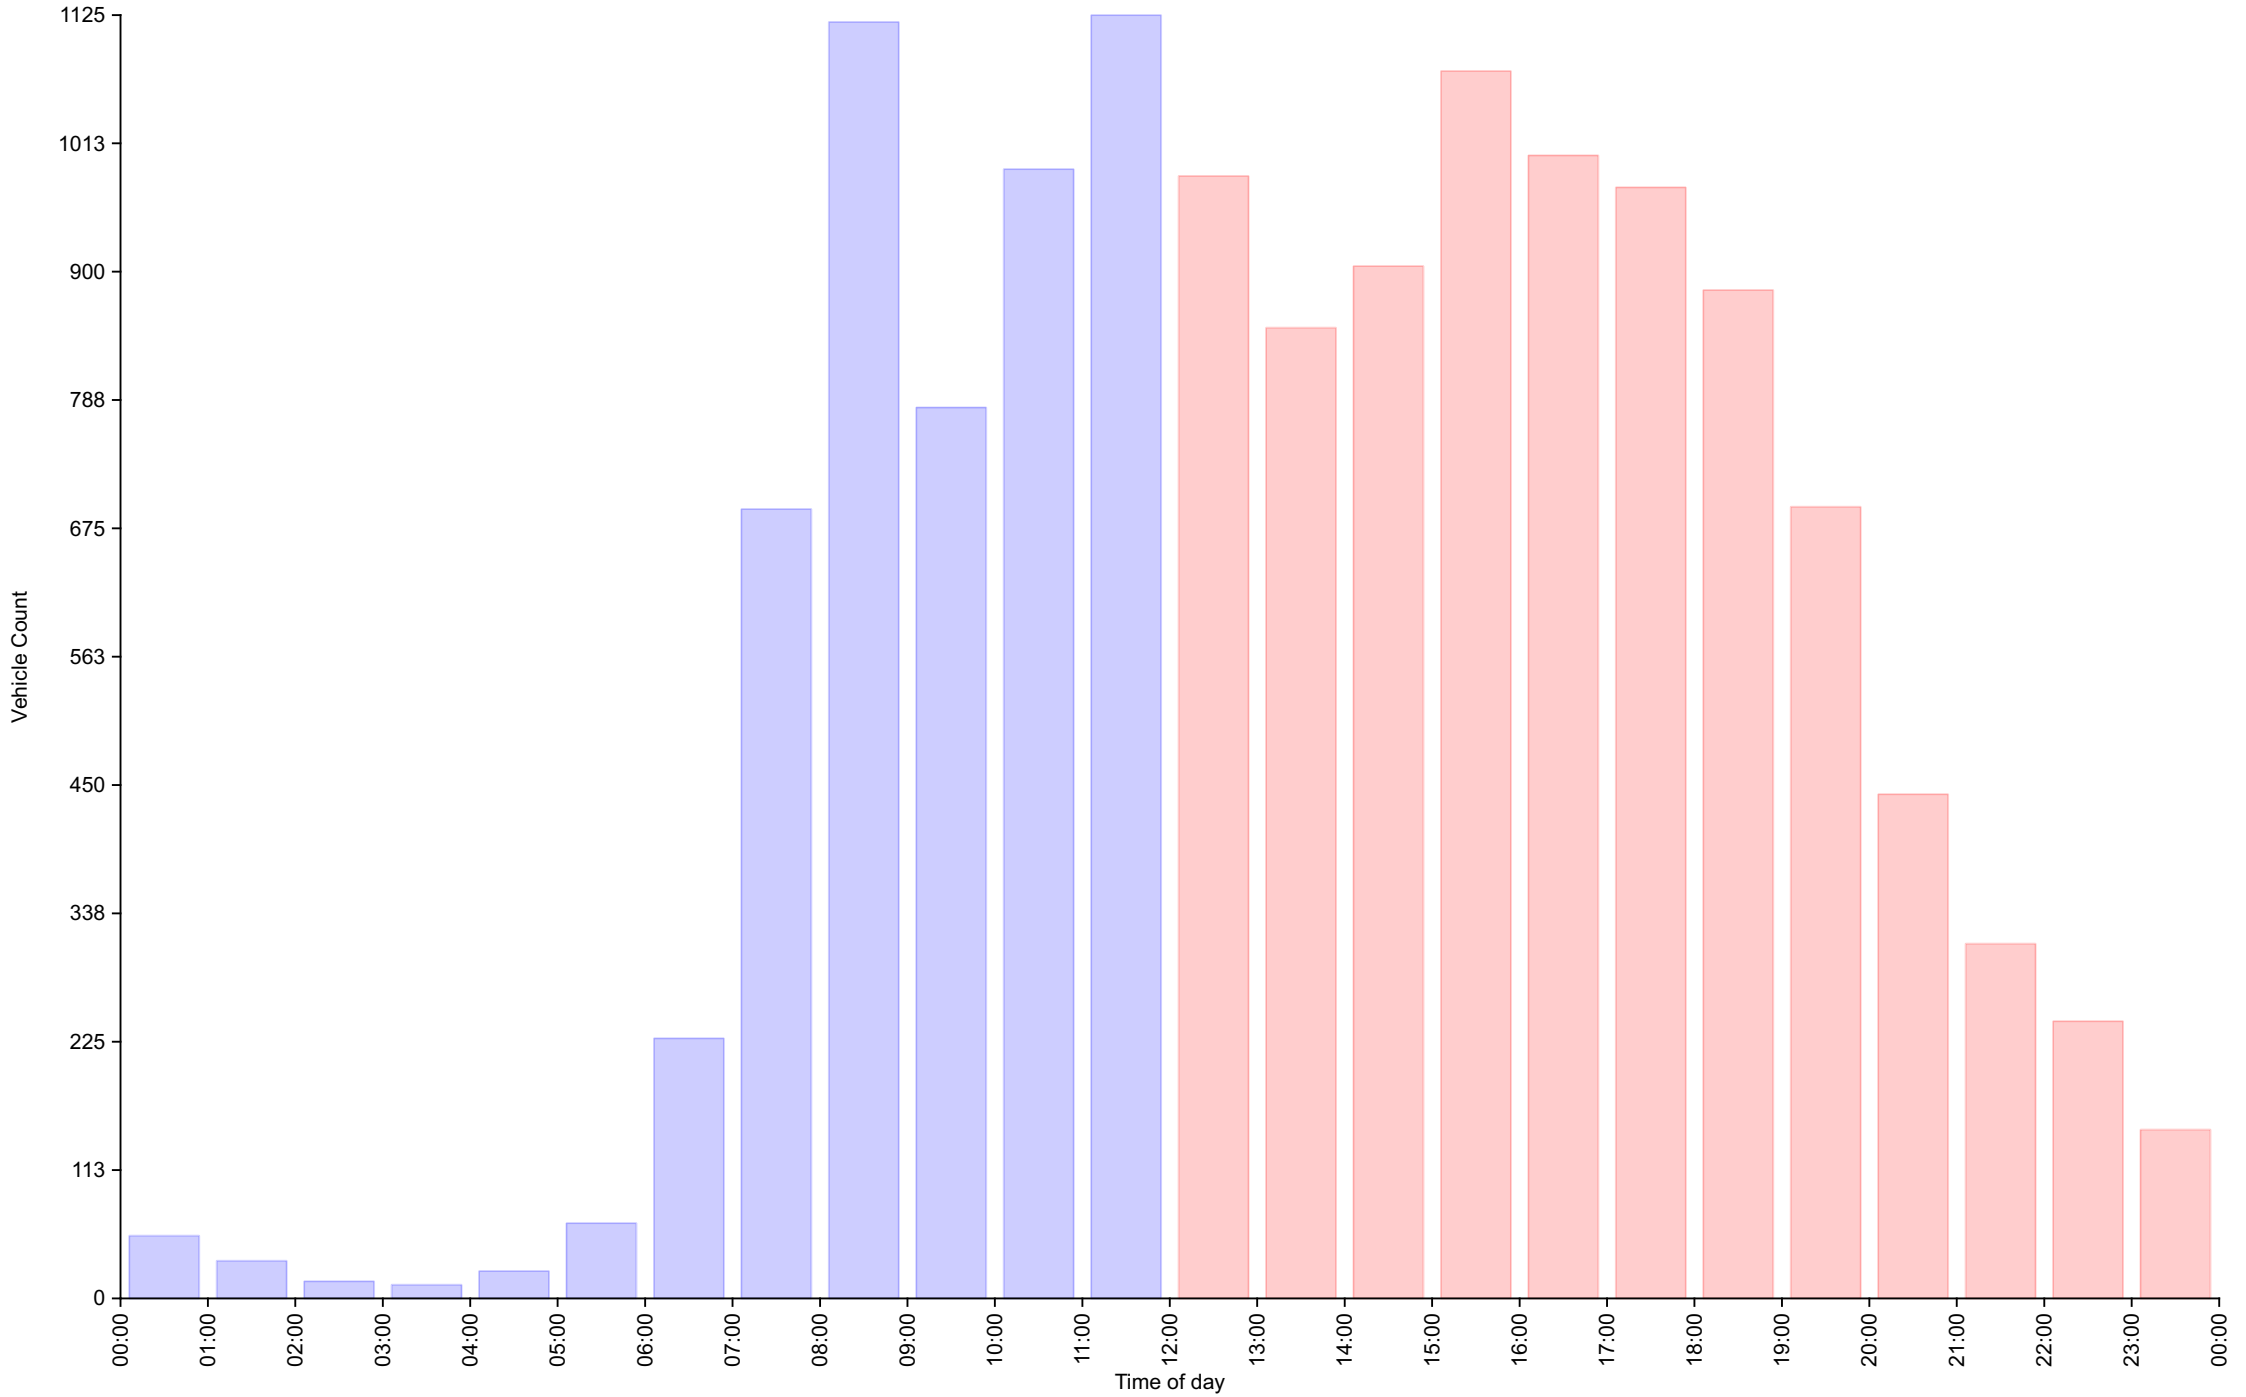

Traffic Report
Northover facing Texaco 10 Feb
Traffic Overview from Fri Feb 10 2023 to Sat Feb 18 2023
Vehicle Speed Classes (Mph)

	<15	15 20	20 25	25 30	30 35	35 40	40 45	45 50	50 55	55 60	60 65	65 70	>70	Total	85th Percentile
00:00	0	2	4	9	25	8	3	3	1	0	0	0	0	55	37.9
01:00	0	0	1	8	15	5	1	3	0	0	0	0	0	33	36.7
02:00	0	0	0	4	8	1	2	0	0	0	0	0	0	15	34.8
03:00	0	0	0	3	4	4	1	0	0	0	0	0	0	12	37.6
04:00	0	0	1	5	8	6	2	1	1	0	0	0	0	24	39.8
05:00	0	0	0	18	27	14	3	1	1	1	1	0	0	66	37.5
06:00	0	0	2	52	118	42	8	2	3	1	0	0	0	228	35.8
07:00	0	0	3	209	410	58	10	1	1	0	0	0	0	692	32.9
08:00	0	0	8	374	614	104	18	1	0	0	0	0	0	1119	33.1
09:00	0	1	14	239	435	82	10	0	0	0	0	0	0	781	33.6
10:00	0	1	17	368	534	62	6	2	0	0	0	0	0	990	32.8
11:00	1	3	27	454	566	63	10	1	0	0	0	0	0	1125	32.4
12:00	0	2	16	394	499	64	7	1	1	0	0	0	0	984	32.6
13:00	0	2	11	371	411	50	3	3	0	0	0	0	0	851	32.3
14:00	1	1	9	363	466	57	7	1	0	0	0	0	0	905	32.5
15:00	0	0	17	401	571	76	10	1	0	0	0	0	0	1076	32.8
16:00	0	1	15	407	504	68	6	1	0	0	0	0	0	1002	32.6
17:00	0	0	16	386	466	98	7	0	1	0	0	0	0	974	33.3
18:00	0	0	17	355	453	53	4	1	1	0	0	0	0	884	32.3
19:00	0	2	11	224	382	63	9	3	0	0	0	0	0	694	33.2
20:00	0	0	7	126	254	44	9	1	0	1	0	0	0	442	33.7
21:00	0	0	2	87	171	38	10	3	0	0	0	0	0	311	34.5
22:00	0	0	2	58	143	35	2	2	1	0	0	0	0	243	34.3
23:00	0	0	2	37	82	19	5	1	2	0	0	0	0	148	34.8
AM Total	1	7	77	1743	2764	449	74	15	7	2	1	0	0		
PM Total	1	8	125	3209	4402	665	79	18	6	1	0	0	0		
Total	2	15	202	4952	7166	1114	153	33	13	3	1	0	0		
Percent	0.01%	0.11%	1.48%	36.27%	52.48%	8.16%	1.12%	0.24%	0.10%	0.02%	0.01%	0.00%	0.00%		

Total Vehicles : 13654
30th Percentile : 28.5 MPH
50th Percentile : 29.8 MPH
85th Percentile : 33.0 MPH
95th Percentile : 35.8 MPH
Average Speed : 30.6 MPH
Highest Speed : 61.0 MPH
Speed Limit: 30 Mph
Total Over Speed Limit: 62.1 % (8483 / 13654)

Vehicle Counts By Hour

Traffic Overview from Fri Feb 10 2023 to Sat Feb 18 2023
(60 Minute Resolution)