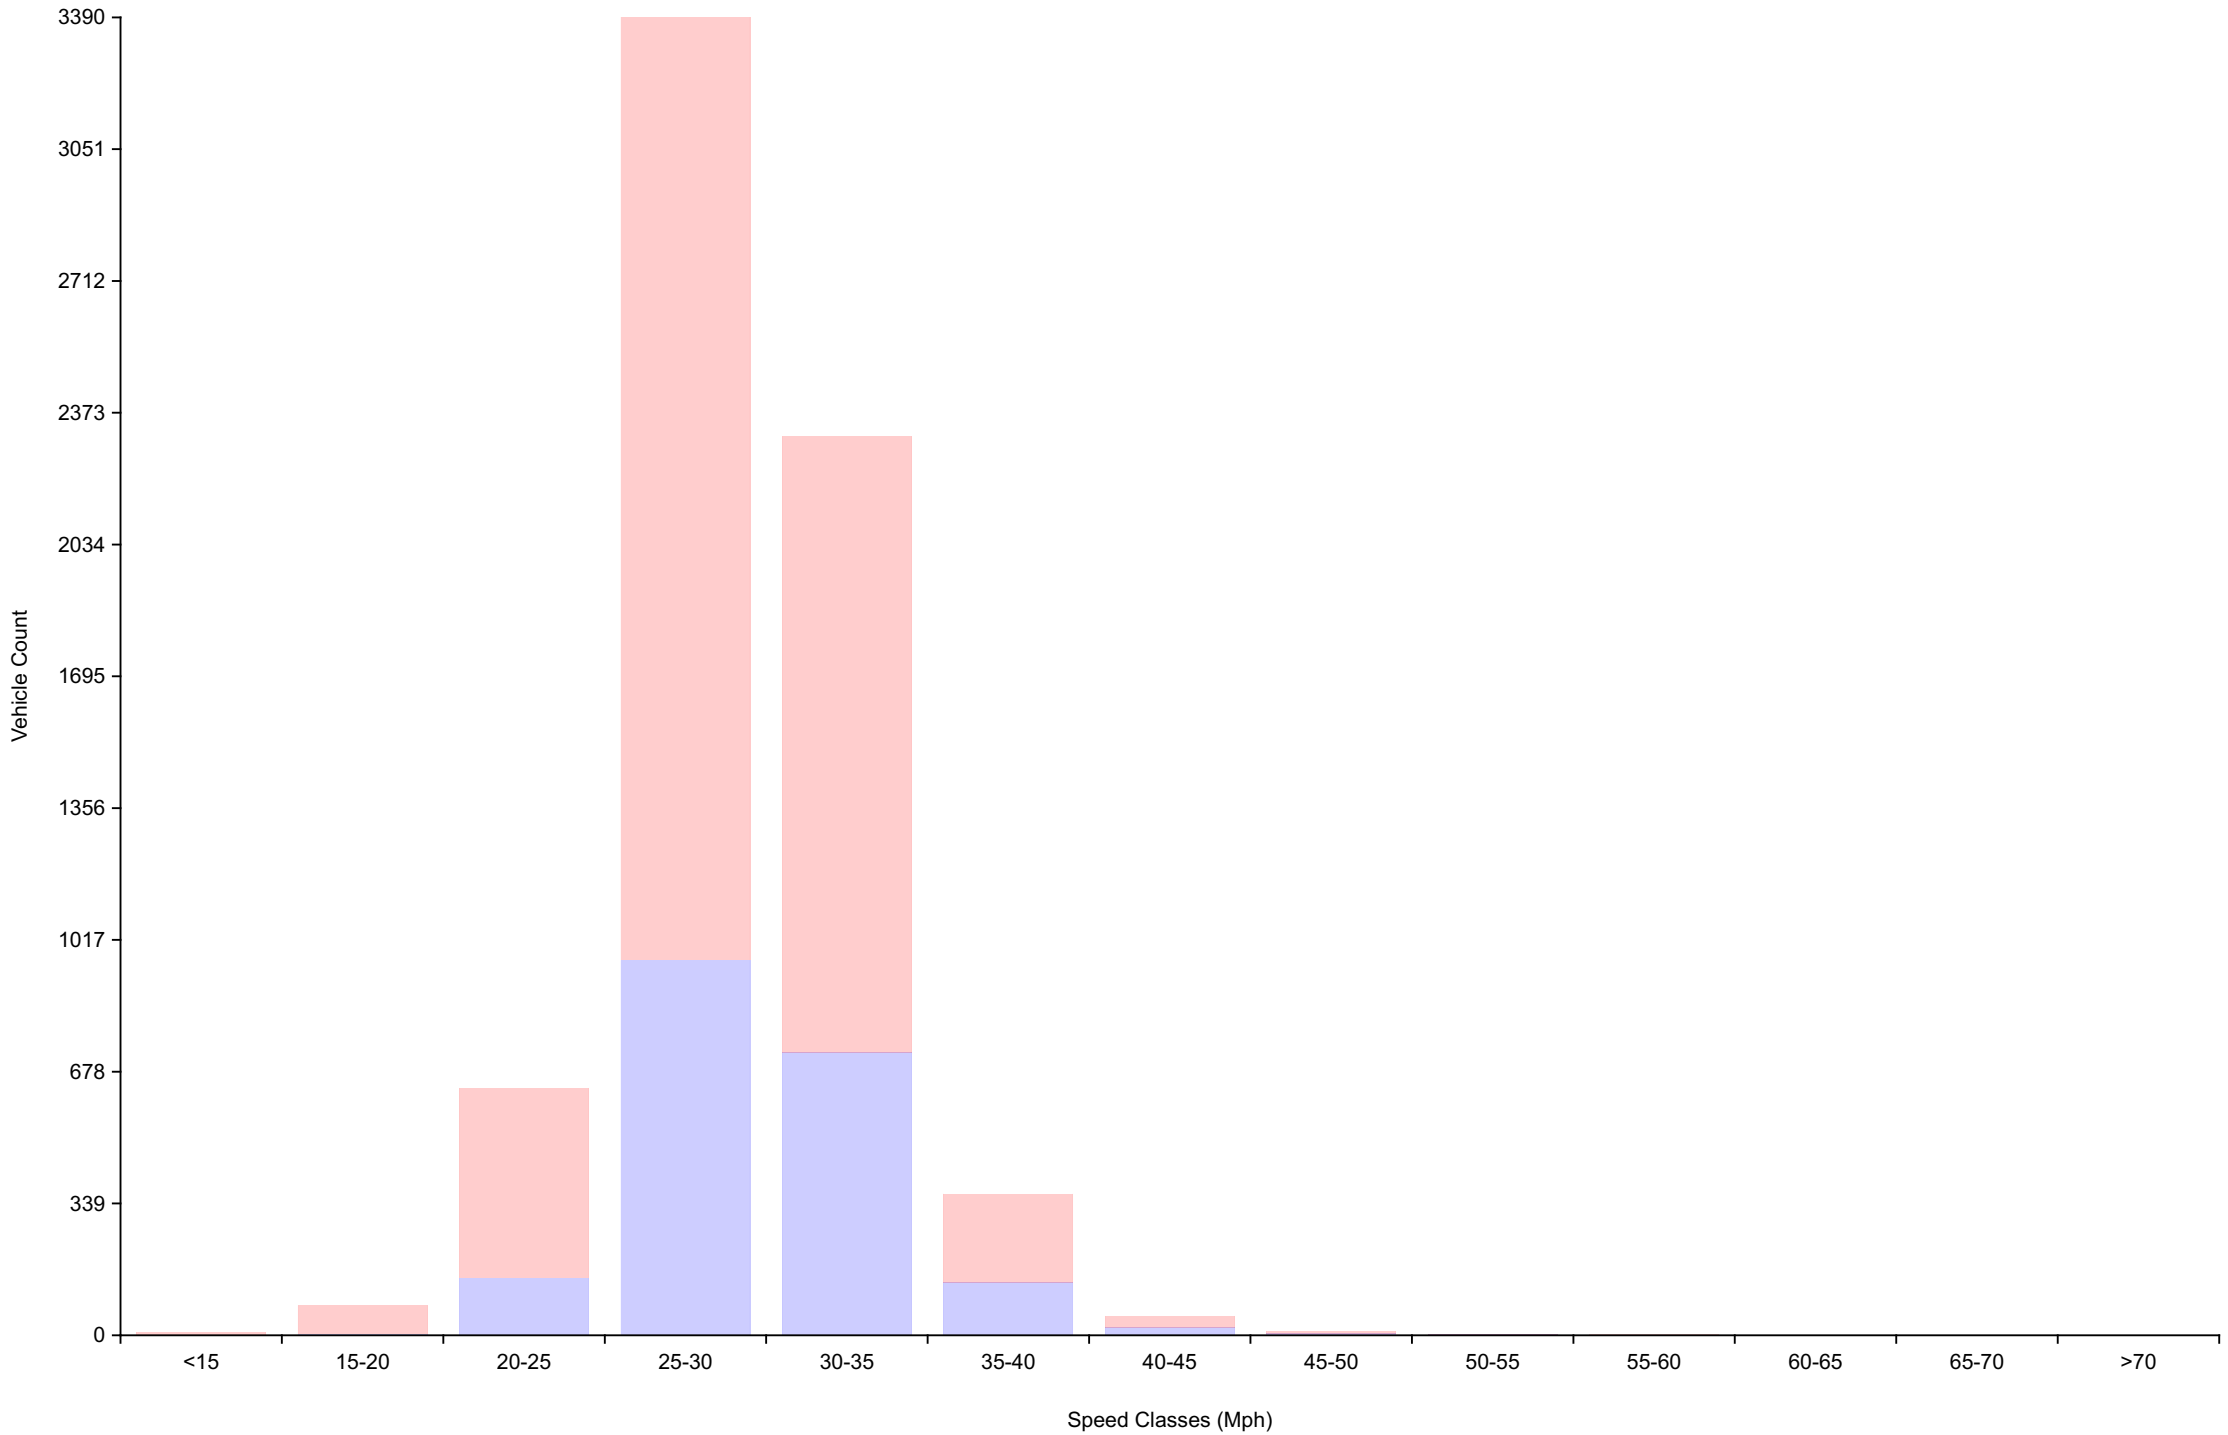

Vehicle Counts By Speed Class

Traffic Overview from Sun Jan 7 2024 to Sat Jan 13 2024