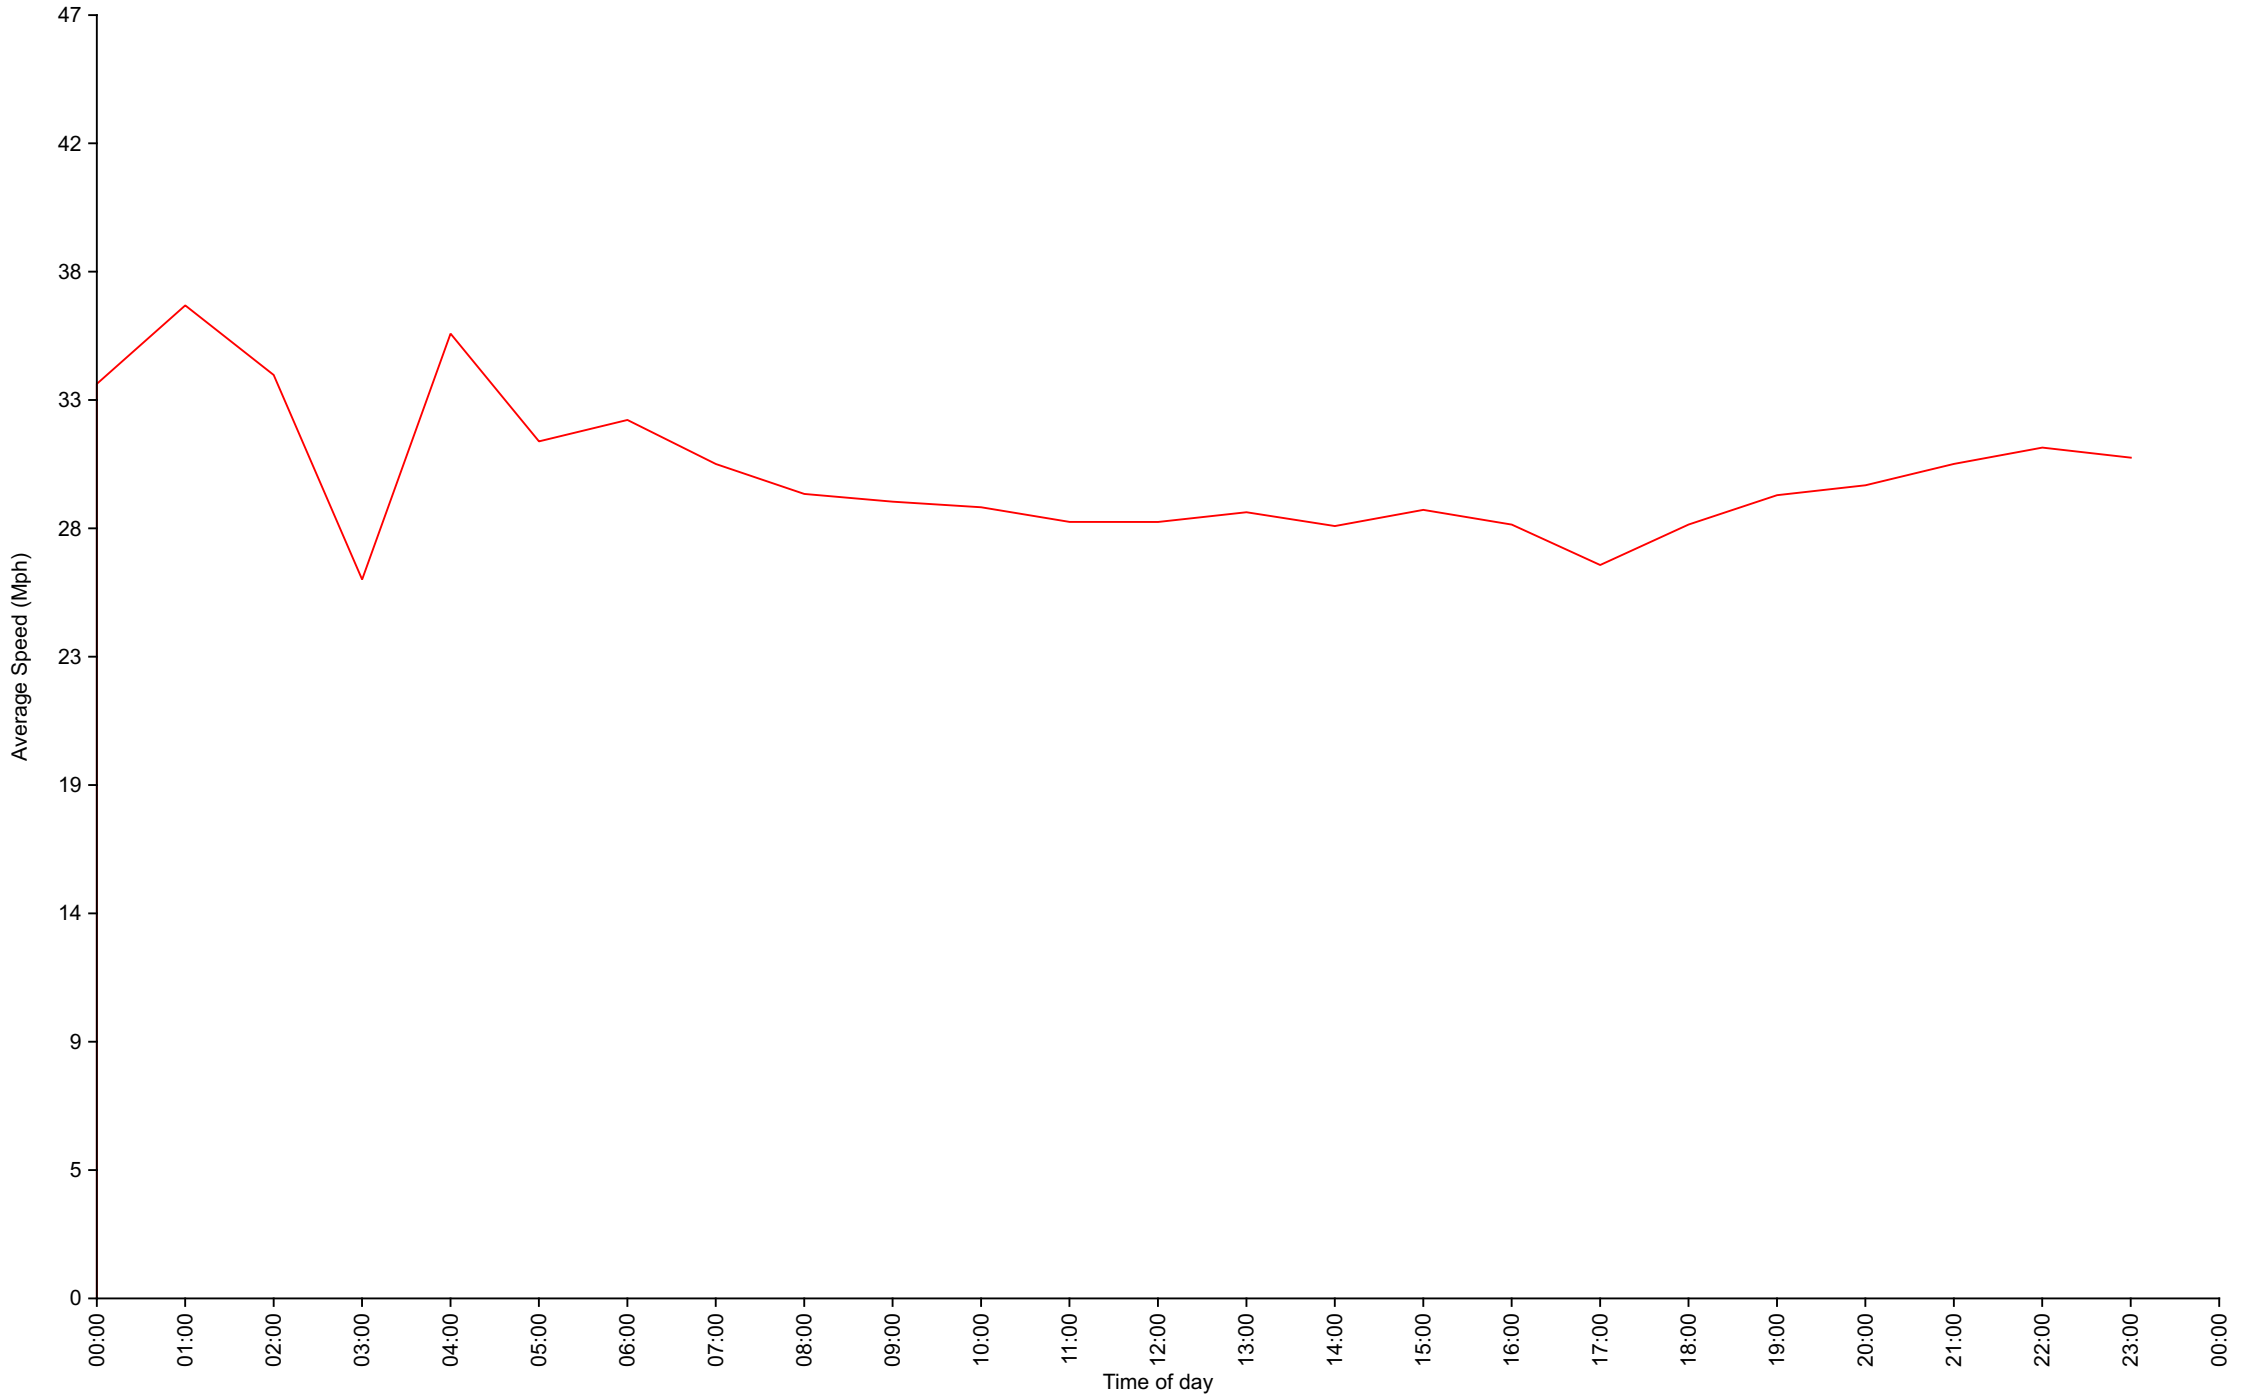

Traffic Report
 Northover facing roundabout
 Traffic Overview from Sun Jan 7 2024 to Sat Jan 13 2024
 Vehicle Speed Classes (Mph)

	<15	15 20	20 25	25 30	30 35	35 40	40 45	45 50	50 55	55 60	60 65	65 70	>70	Total	85th Percentile
00:00	0	0	1	1	14	5	1	1	0	0	0	0	0	23	37.5
01:00	0	0	0	0	5	4	1	0	1	0	0	0	0	11	39.7
02:00	0	0	0	0	5	1	1	0	0	0	0	0	0	7	35.9
03:00	0	0	0	1	0	0	0	0	0	0	0	0	0	1	26.3
04:00	0	0	0	3	2	3	1	0	0	1	0	0	0	10	39.5
05:00	0	0	1	3	5	3	1	0	0	0	0	0	0	13	36.1
06:00	0	0	0	28	42	17	5	2	0	0	0	0	0	94	36.5
07:00	0	0	4	74	93	18	1	1	0	0	0	0	0	191	33.1
08:00	0	0	17	139	105	21	1	1	0	0	0	0	0	284	32.4
09:00	0	0	21	230	150	21	3	0	1	0	0	0	0	426	32.0
10:00	0	2	41	220	142	24	3	0	0	0	0	0	0	432	31.8
11:00	0	1	62	265	164	18	2	0	0	0	0	0	0	512	31.2
12:00	2	12	86	306	198	31	9	1	0	0	0	0	0	645	31.8
13:00	0	2	59	309	201	34	1	0	0	0	0	0	0	606	31.7
14:00	1	4	72	288	204	14	0	0	0	0	0	0	0	583	31.0
15:00	1	3	38	311	211	21	3	1	0	0	0	0	0	589	31.7
16:00	1	10	73	329	178	29	2	0	0	0	0	0	0	622	31.2
17:00	3	36	87	271	115	11	0	0	1	0	0	0	0	524	30.2
18:00	0	4	37	255	122	12	2	0	0	0	0	0	0	432	30.7
19:00	0	0	20	143	121	23	2	0	0	0	0	0	0	309	31.9
20:00	0	1	9	101	94	16	3	0	0	0	0	0	0	224	32.8
21:00	0	0	5	36	53	15	2	0	0	0	0	0	0	111	34.0
22:00	0	0	2	53	59	13	4	4	0	0	0	0	0	135	34.4
23:00	0	1	1	24	29	10	1	0	0	0	0	0	0	66	34.3
AM Total	0	3	147	964	727	135	20	5	2	1	0	0	0		
PM Total	8	73	489	2426	1585	229	29	6	1	0	0	0	0		
Total	8	76	636	3390	2312	364	49	11	3	1	0	0	0		
Percent	0.12%	1.11%	9.28%	49.49%	33.75%	5.31%	0.72%	0.16%	0.04%	0.01%	0.00%	0.00%	0.00%		

Time of day

Total Vehicles : 6850
 30th Percentile : 26.7 MPH
 50th Percentile : 28.2 MPH
 85th Percentile : 31.8 MPH
 95th Percentile : 34.6 MPH
 Average Speed : 28.8 MPH
 Highest Speed : 58.6 MPH
 Speed Limit: 30 Mph
 Total Over Speed Limit: 40.0 % (2740 / 6850)

Traffic Overview from Sun Jan 7 2024 to Sat Jan 13 2024
(60 Minute Resolution)

Cumulative Speed Distribution Curve

Traffic Overview from Sun Jan 7 2024 to Sat Jan 13 2024