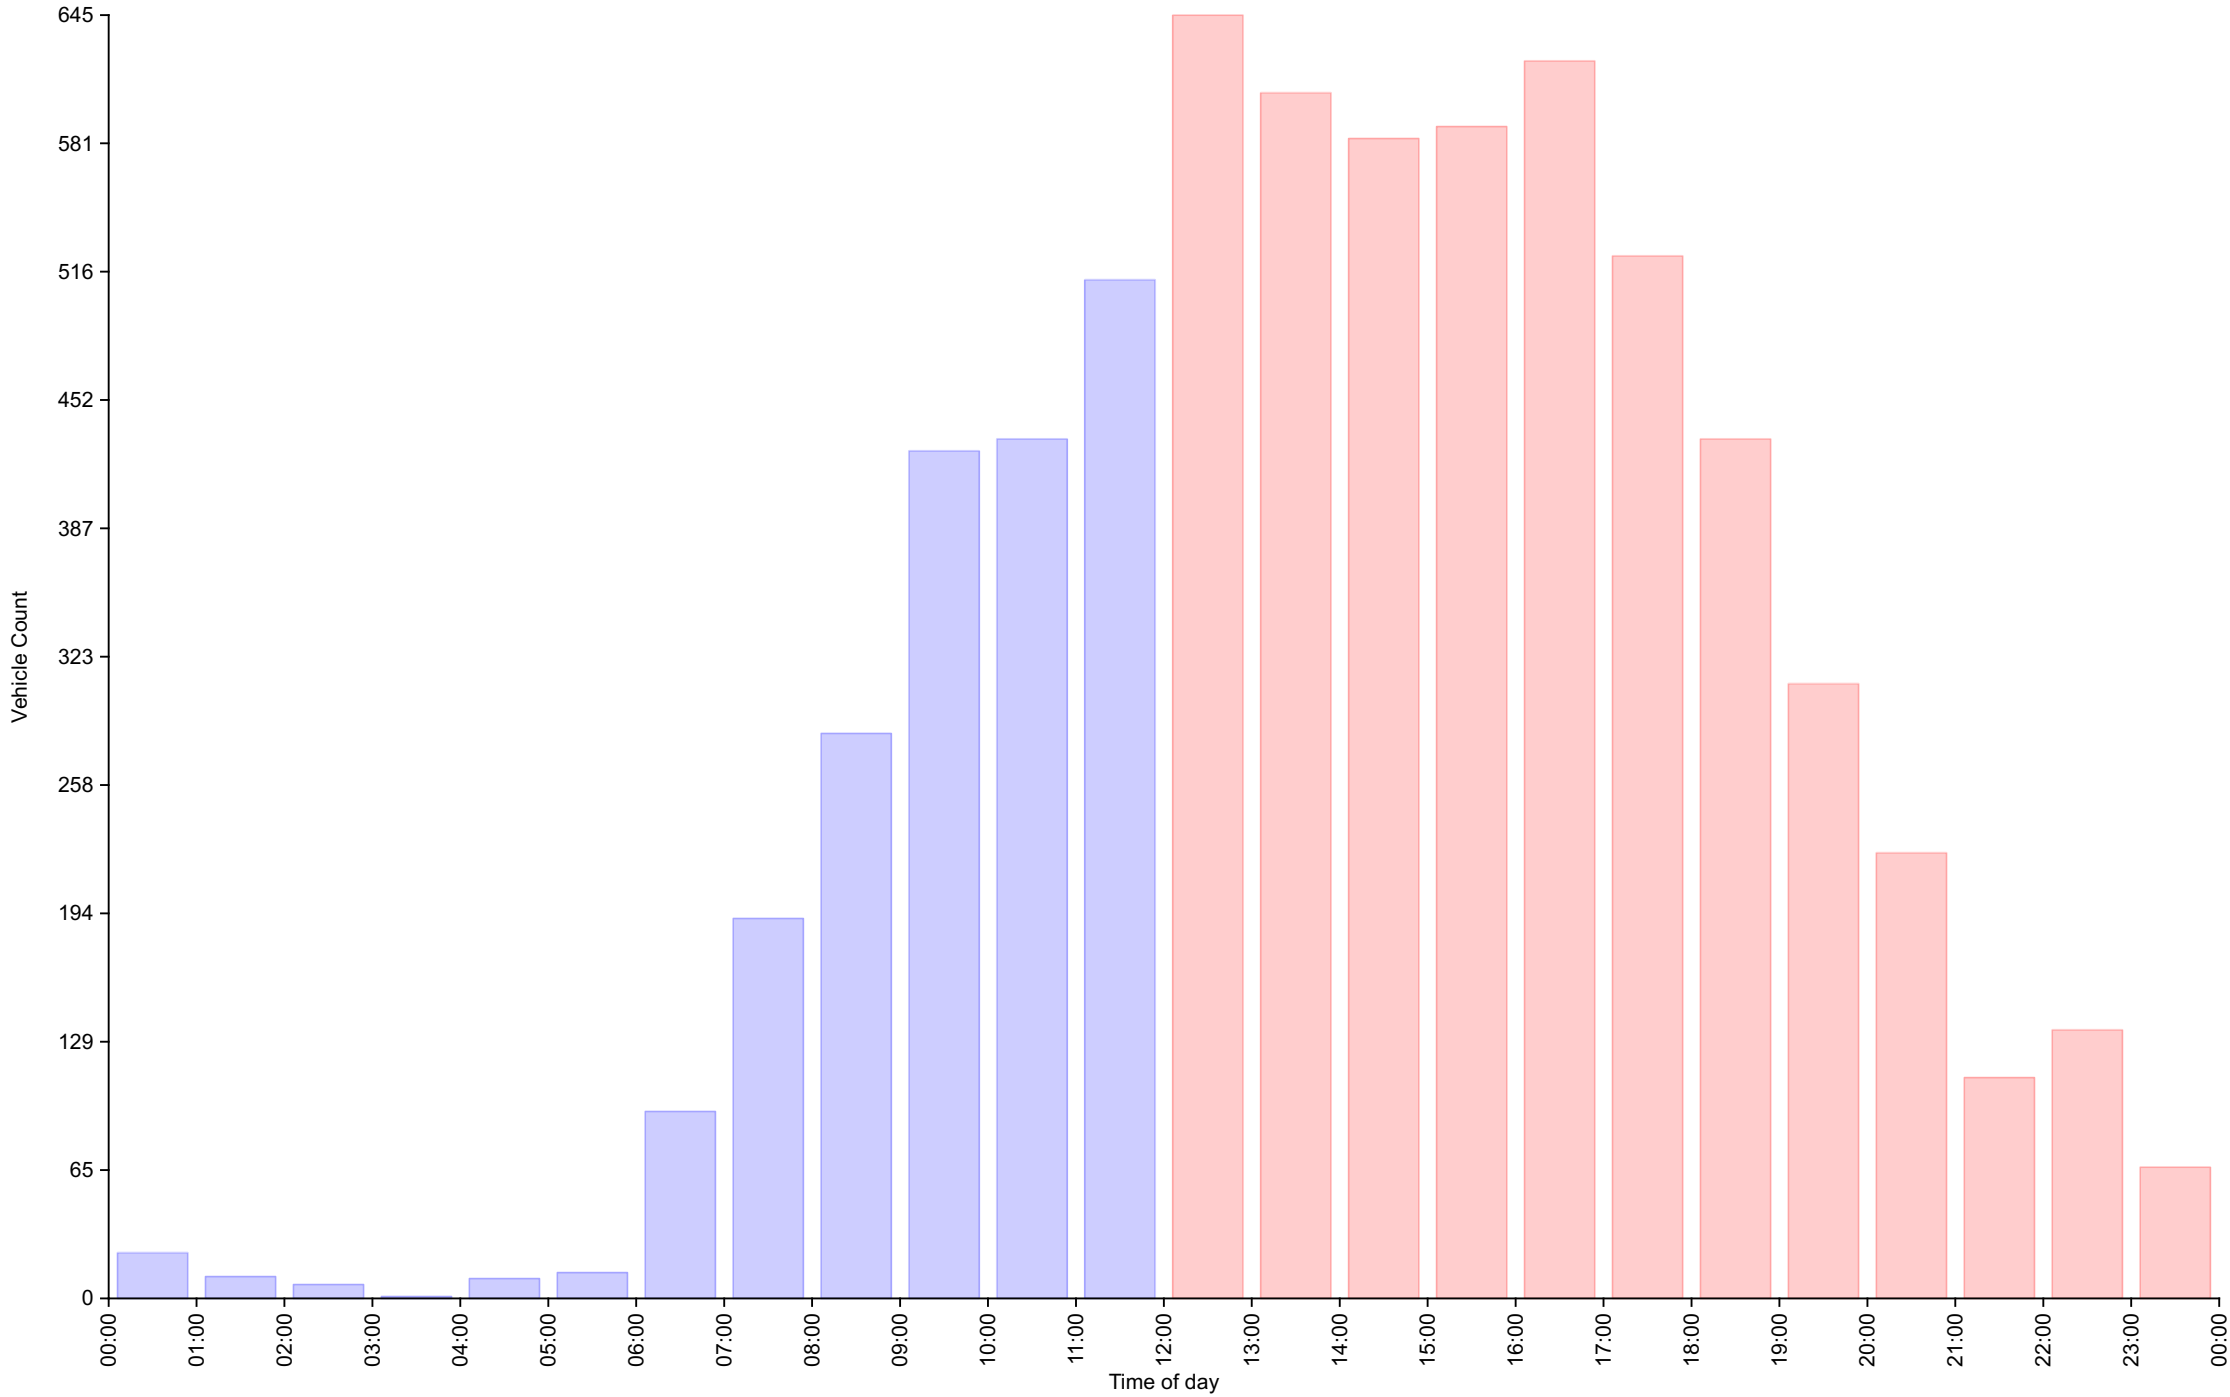

Traffic Report
Northover facing roundabout
Traffic Overview from Sun Jan 7 2024 to Sat Jan 13 2024
Vehicle Speed Classes (Mph)

	<15	15 20	20 25	25 30	30 35	35 40	40 45	45 50	50 55	55 60	60 65	65 70	>70	Total	85th Percentile
00:00	0	0	1	1	14	5	1	1	0	0	0	0	0	23	37.5
01:00	0	0	0	0	5	4	1	0	1	0	0	0	0	11	39.7
02:00	0	0	0	0	5	1	1	0	0	0	0	0	0	7	35.9
03:00	0	0	0	1	0	0	0	0	0	0	0	0	0	1	26.3
04:00	0	0	0	3	2	3	1	0	0	1	0	0	0	10	39.5
05:00	0	0	1	3	5	3	1	0	0	0	0	0	0	13	36.1
06:00	0	0	0	28	42	17	5	2	0	0	0	0	0	94	36.5
07:00	0	0	4	74	93	18	1	1	0	0	0	0	0	191	33.1
08:00	0	0	17	139	105	21	1	1	0	0	0	0	0	284	32.4
09:00	0	0	21	230	150	21	3	0	1	0	0	0	0	426	32.0
10:00	0	2	41	220	142	24	3	0	0	0	0	0	0	432	31.8
11:00	0	1	62	265	164	18	2	0	0	0	0	0	0	512	31.2
12:00	2	12	86	306	198	31	9	1	0	0	0	0	0	645	31.8
13:00	0	2	59	309	201	34	1	0	0	0	0	0	0	606	31.7
14:00	1	4	72	288	204	14	0	0	0	0	0	0	0	583	31.0
15:00	1	3	38	311	211	21	3	1	0	0	0	0	0	589	31.7
16:00	1	10	73	329	178	29	2	0	0	0	0	0	0	622	31.2
17:00	3	36	87	271	115	11	0	0	1	0	0	0	0	524	30.2
18:00	0	4	37	255	122	12	2	0	0	0	0	0	0	432	30.7
19:00	0	0	20	143	121	23	2	0	0	0	0	0	0	309	31.9
20:00	0	1	9	101	94	16	3	0	0	0	0	0	0	224	32.8
21:00	0	0	5	36	53	15	2	0	0	0	0	0	0	111	34.0
22:00	0	0	2	53	59	13	4	4	0	0	0	0	0	135	34.4
23:00	0	1	1	24	29	10	1	0	0	0	0	0	0	66	34.3
AM Total	0	3	147	964	727	135	20	5	2	1	0	0	0		
PM Total	8	73	489	2426	1585	229	29	6	1	0	0	0	0		
Total	8	76	636	3390	2312	364	49	11	3	1	0	0	0		
Percent	0.12%	1.11%	9.28%	49.49%	33.75%	5.31%	0.72%	0.16%	0.04%	0.01%	0.00%	0.00%	0.00%		

Time of day

Total Vehicles : 6850
30th Percentile : 26.7 MPH
50th Percentile : 28.2 MPH
85th Percentile : 31.8 MPH
95th Percentile : 34.6 MPH
Average Speed : 28.8 MPH
Highest Speed : 58.6 MPH
Speed Limit: 30 Mph
Total Over Speed Limit: 40.0 % (2740 / 6850)

Vehicle Counts By Hour

Traffic Overview from Sun Jan 7 2024 to Sat Jan 13 2024
(60 Minute Resolution)